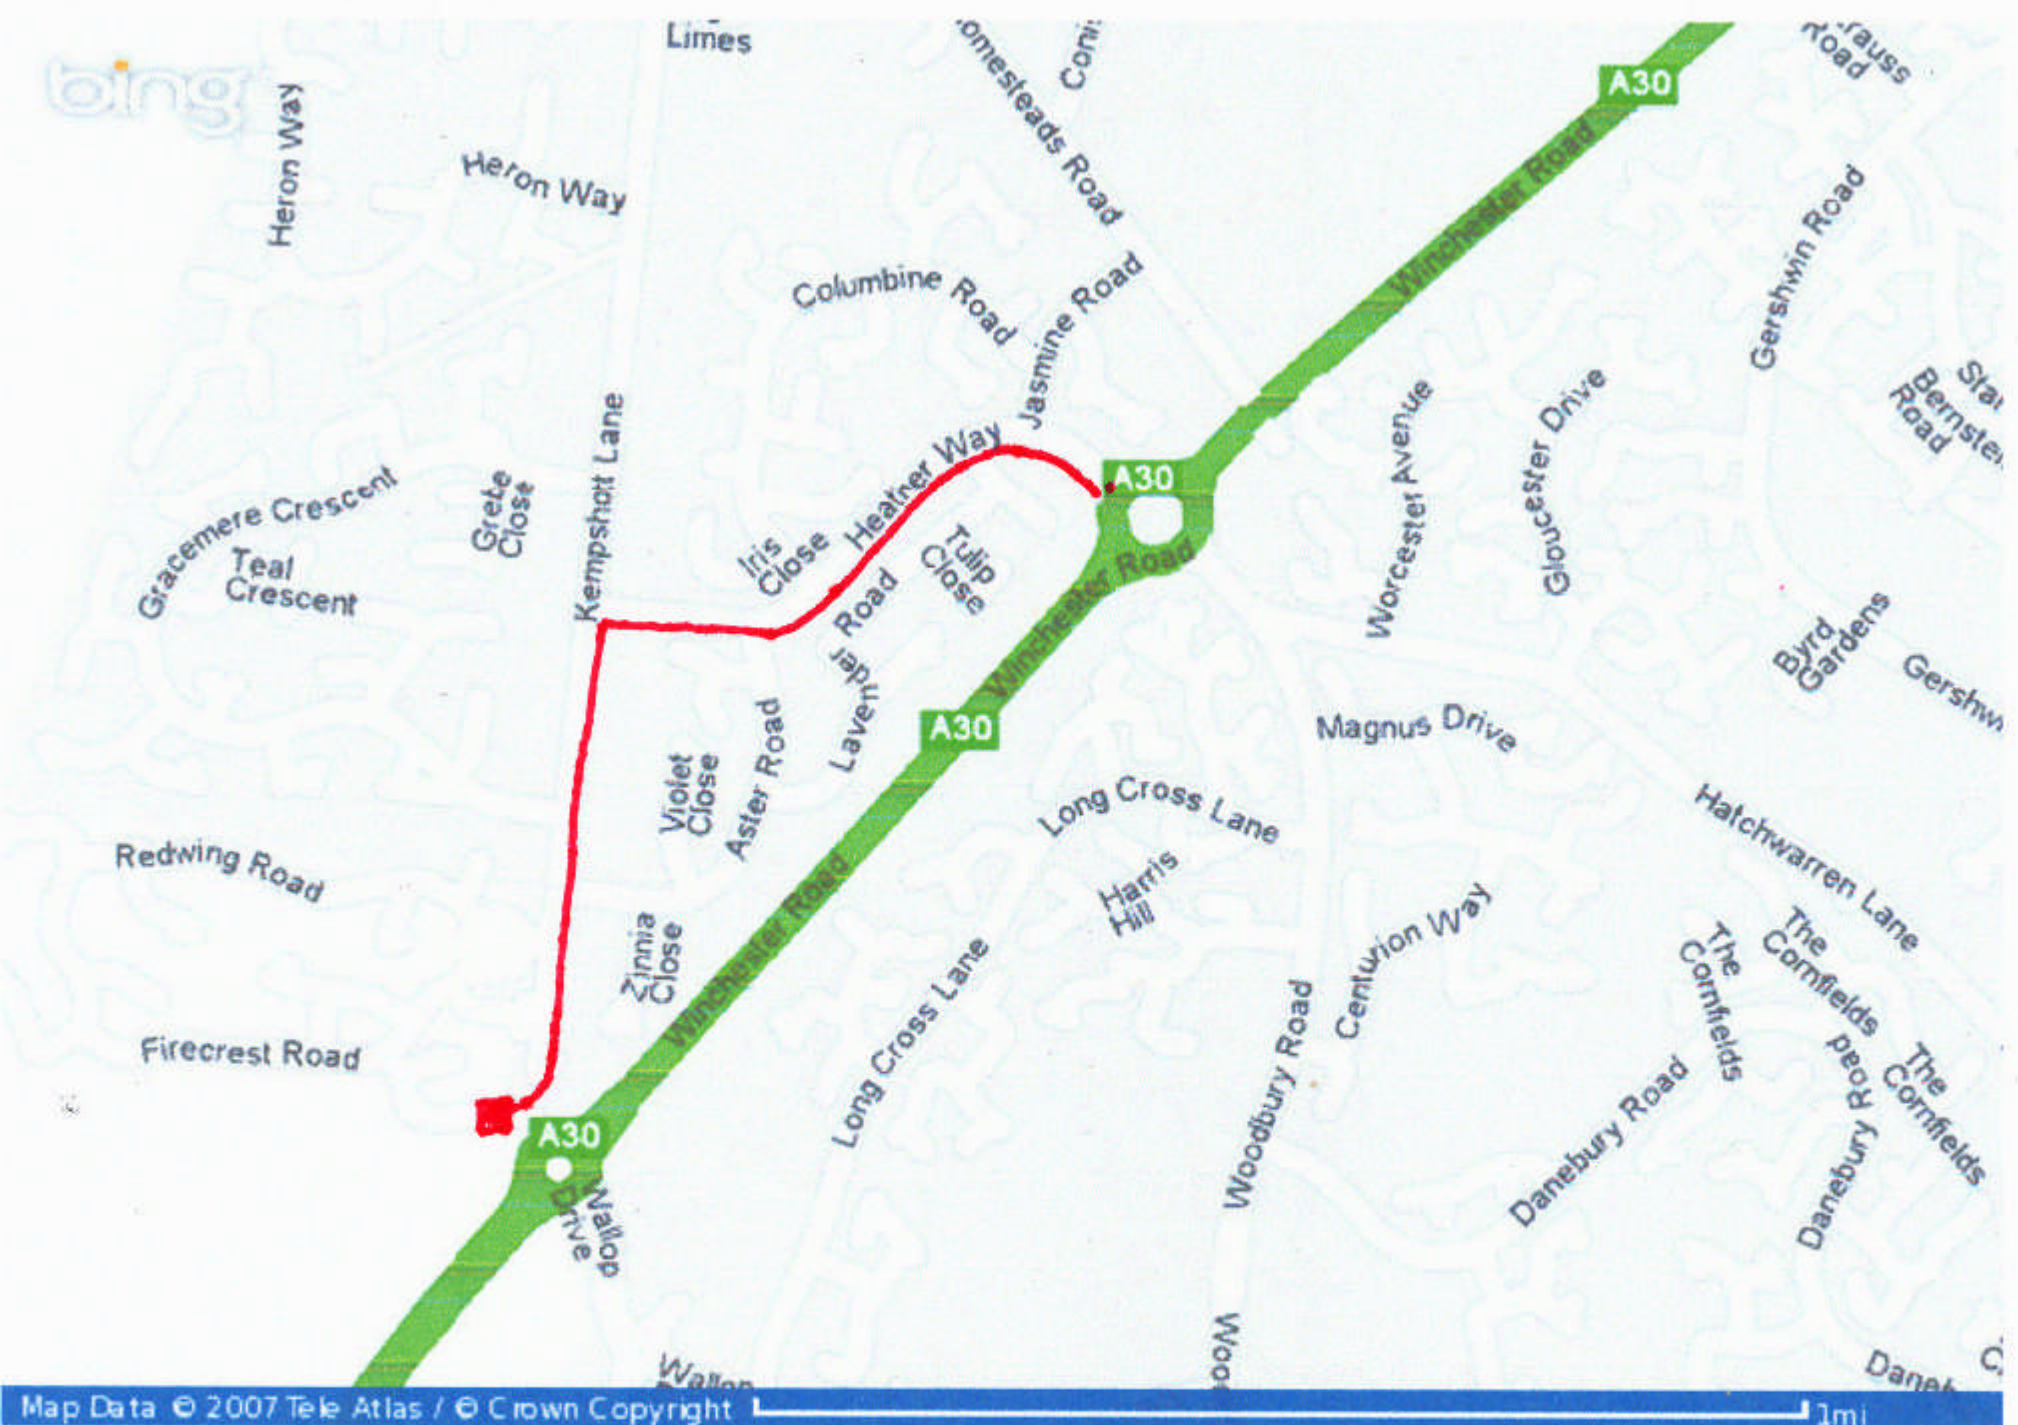

Map of Basingstoke, Hampshire, England, RG21 4

Nearest transport link

Railway: Basingstoke (2.88mi, 4.63km)

Your notes

Old Down Community Hall
364 Kempshott Lane
Basingstoke
RG22 5UY