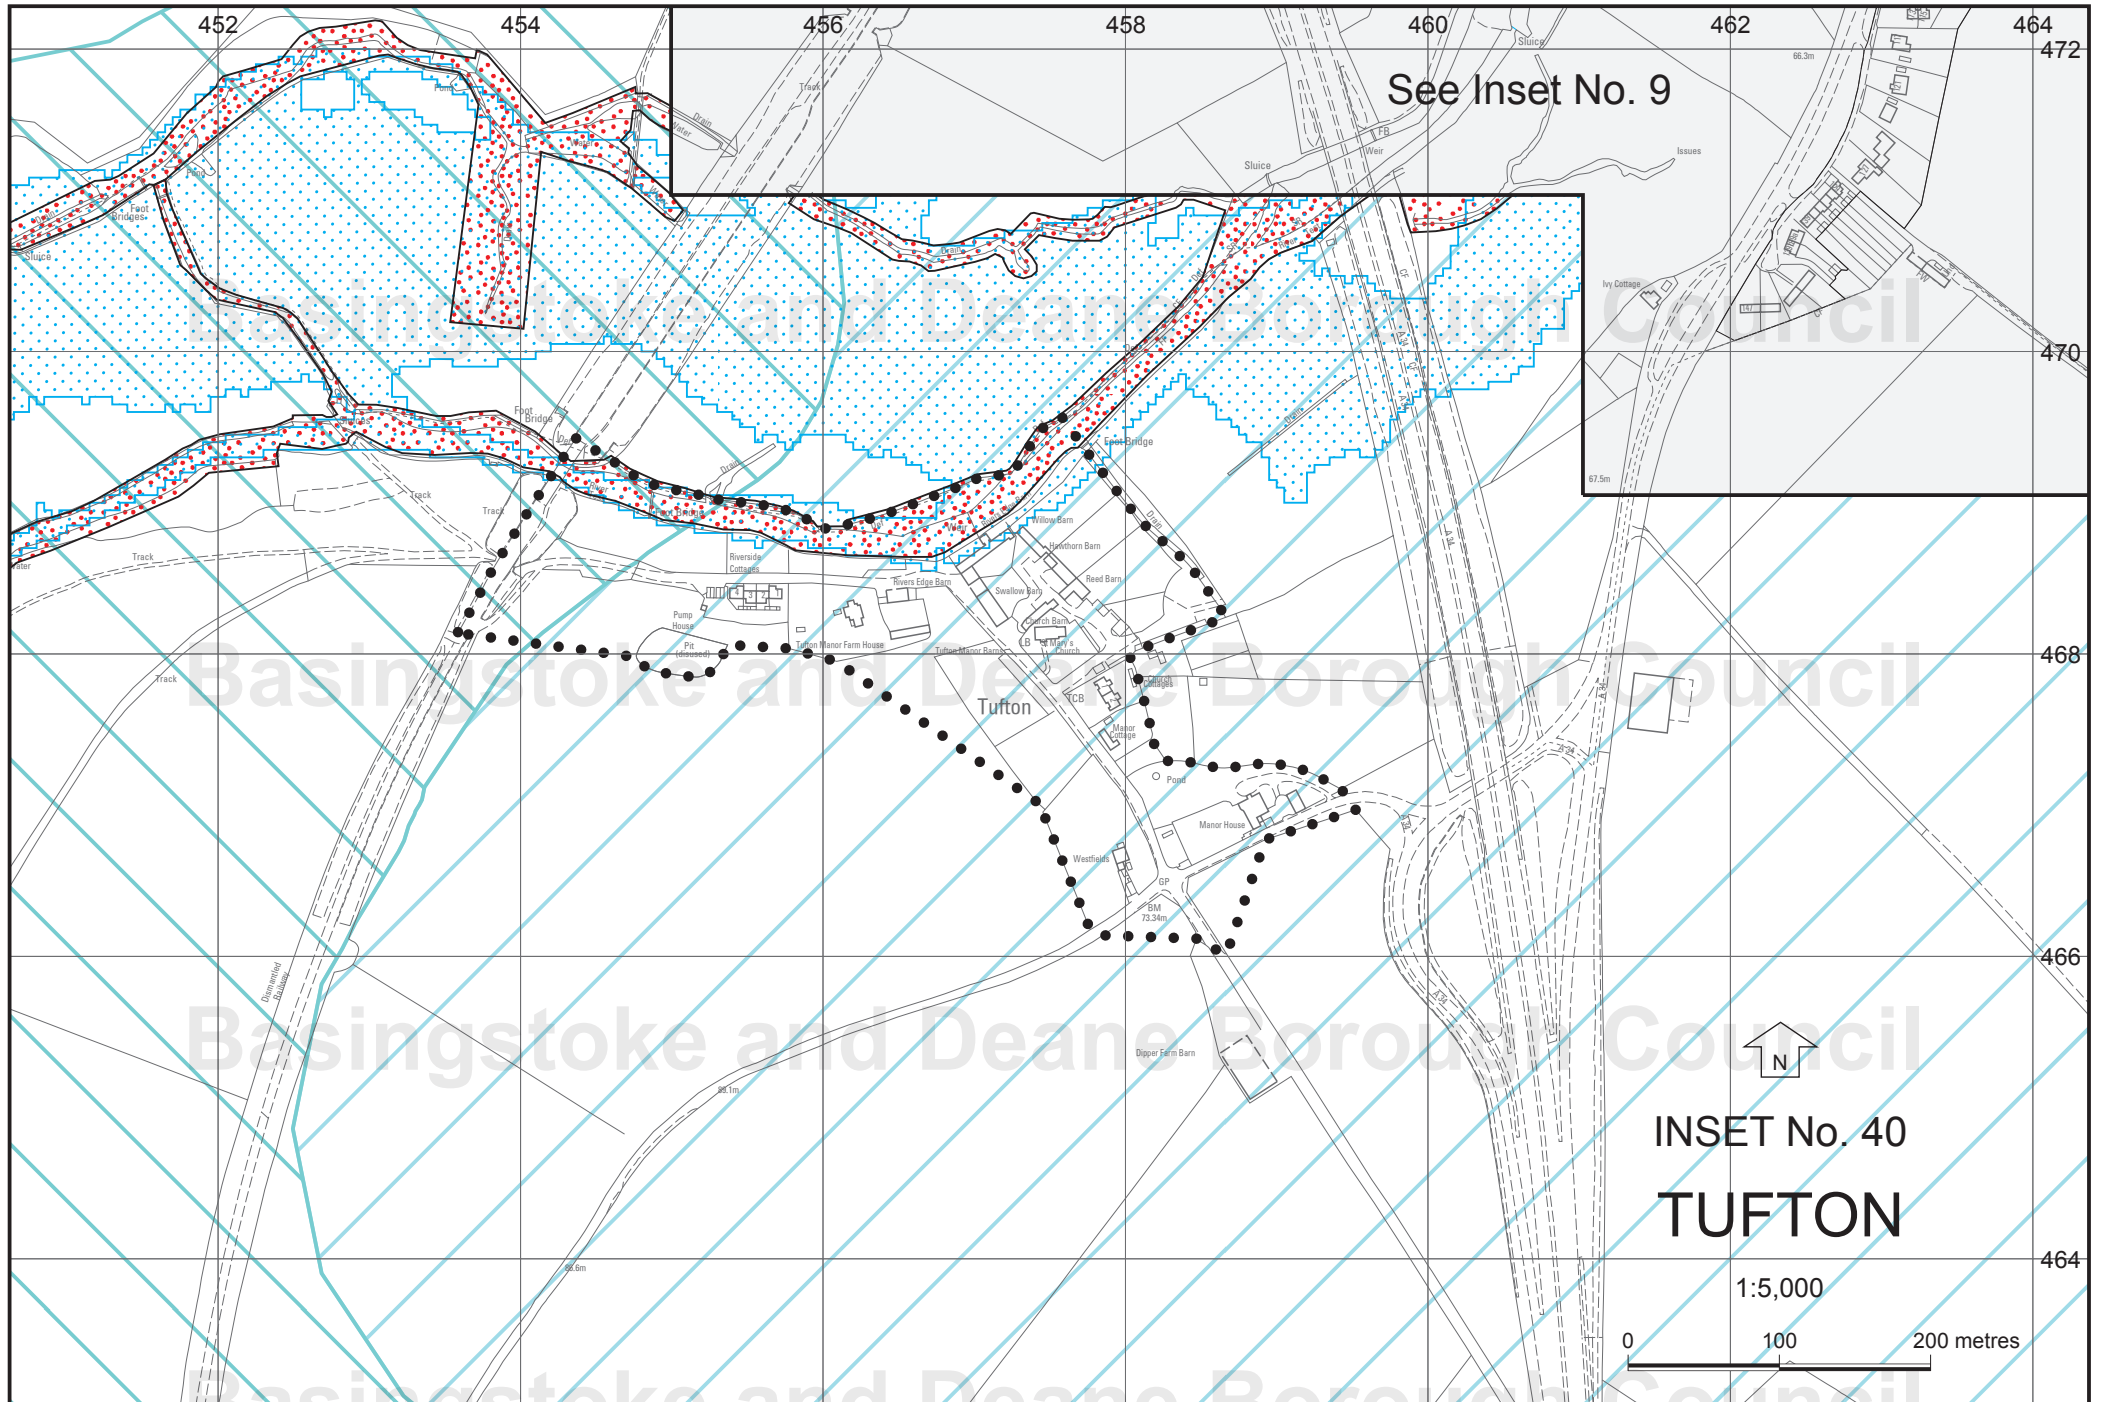

Basingstoke and Deane Borough Council

See Inset No. 9

INSET No. 40

TUFTON

1:5,000

0 100 200 metres

Cyan Magenta Yellow Black

INSET 40 TUFTON