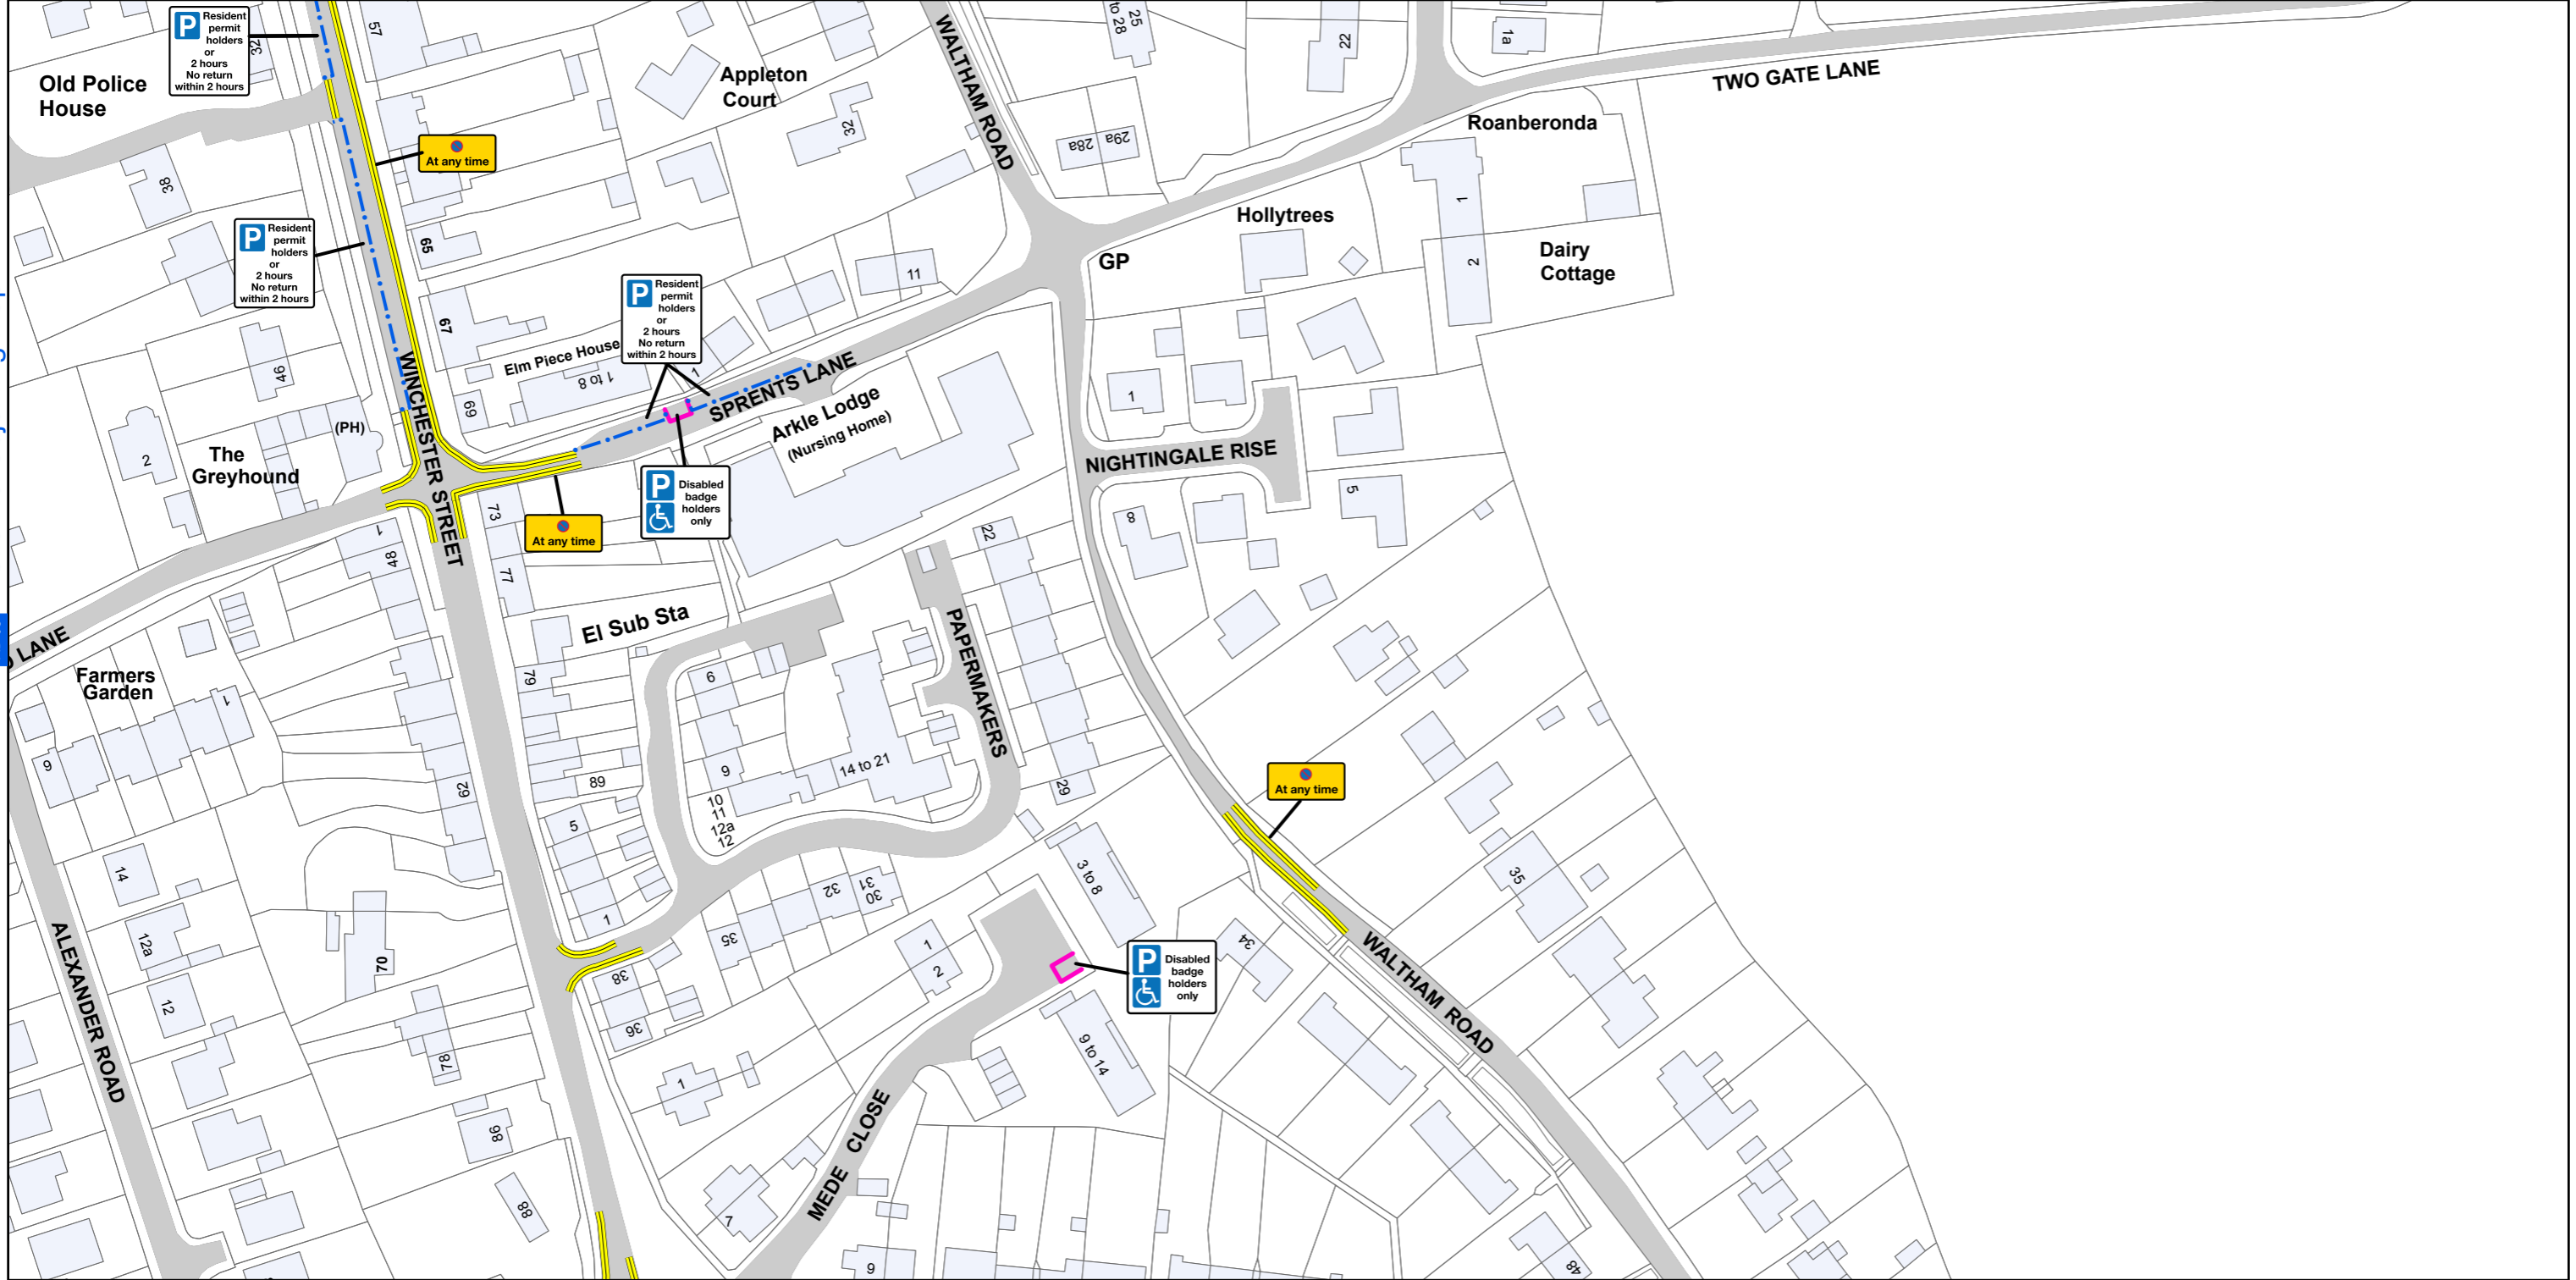

AREA CODE: AC 65

SHEET REVISION NUMBER - 0

SHEET ACTIVE FROM - 14 April 2018

[AC 64](#) Click for adjoining map

Click for adjoining map

[AC 66](#) Click for adjoining map

SCALE - 1:1,250 @ A3

Basingstoke and Deane Borough Council
(Prohibition and Restriction of Waiting and Loading
and Parking Places) (Consolidation) Order 2018

Basingstoke
and Deane

Basingstoke and Deane Borough Council
Civic Offices
London Road
Basingstoke
Hampshire
RG21 4AH

© Crown copyright and database rights 2018 Ordnance Survey LA100019356

Produced by JL Mapping Services Ltd