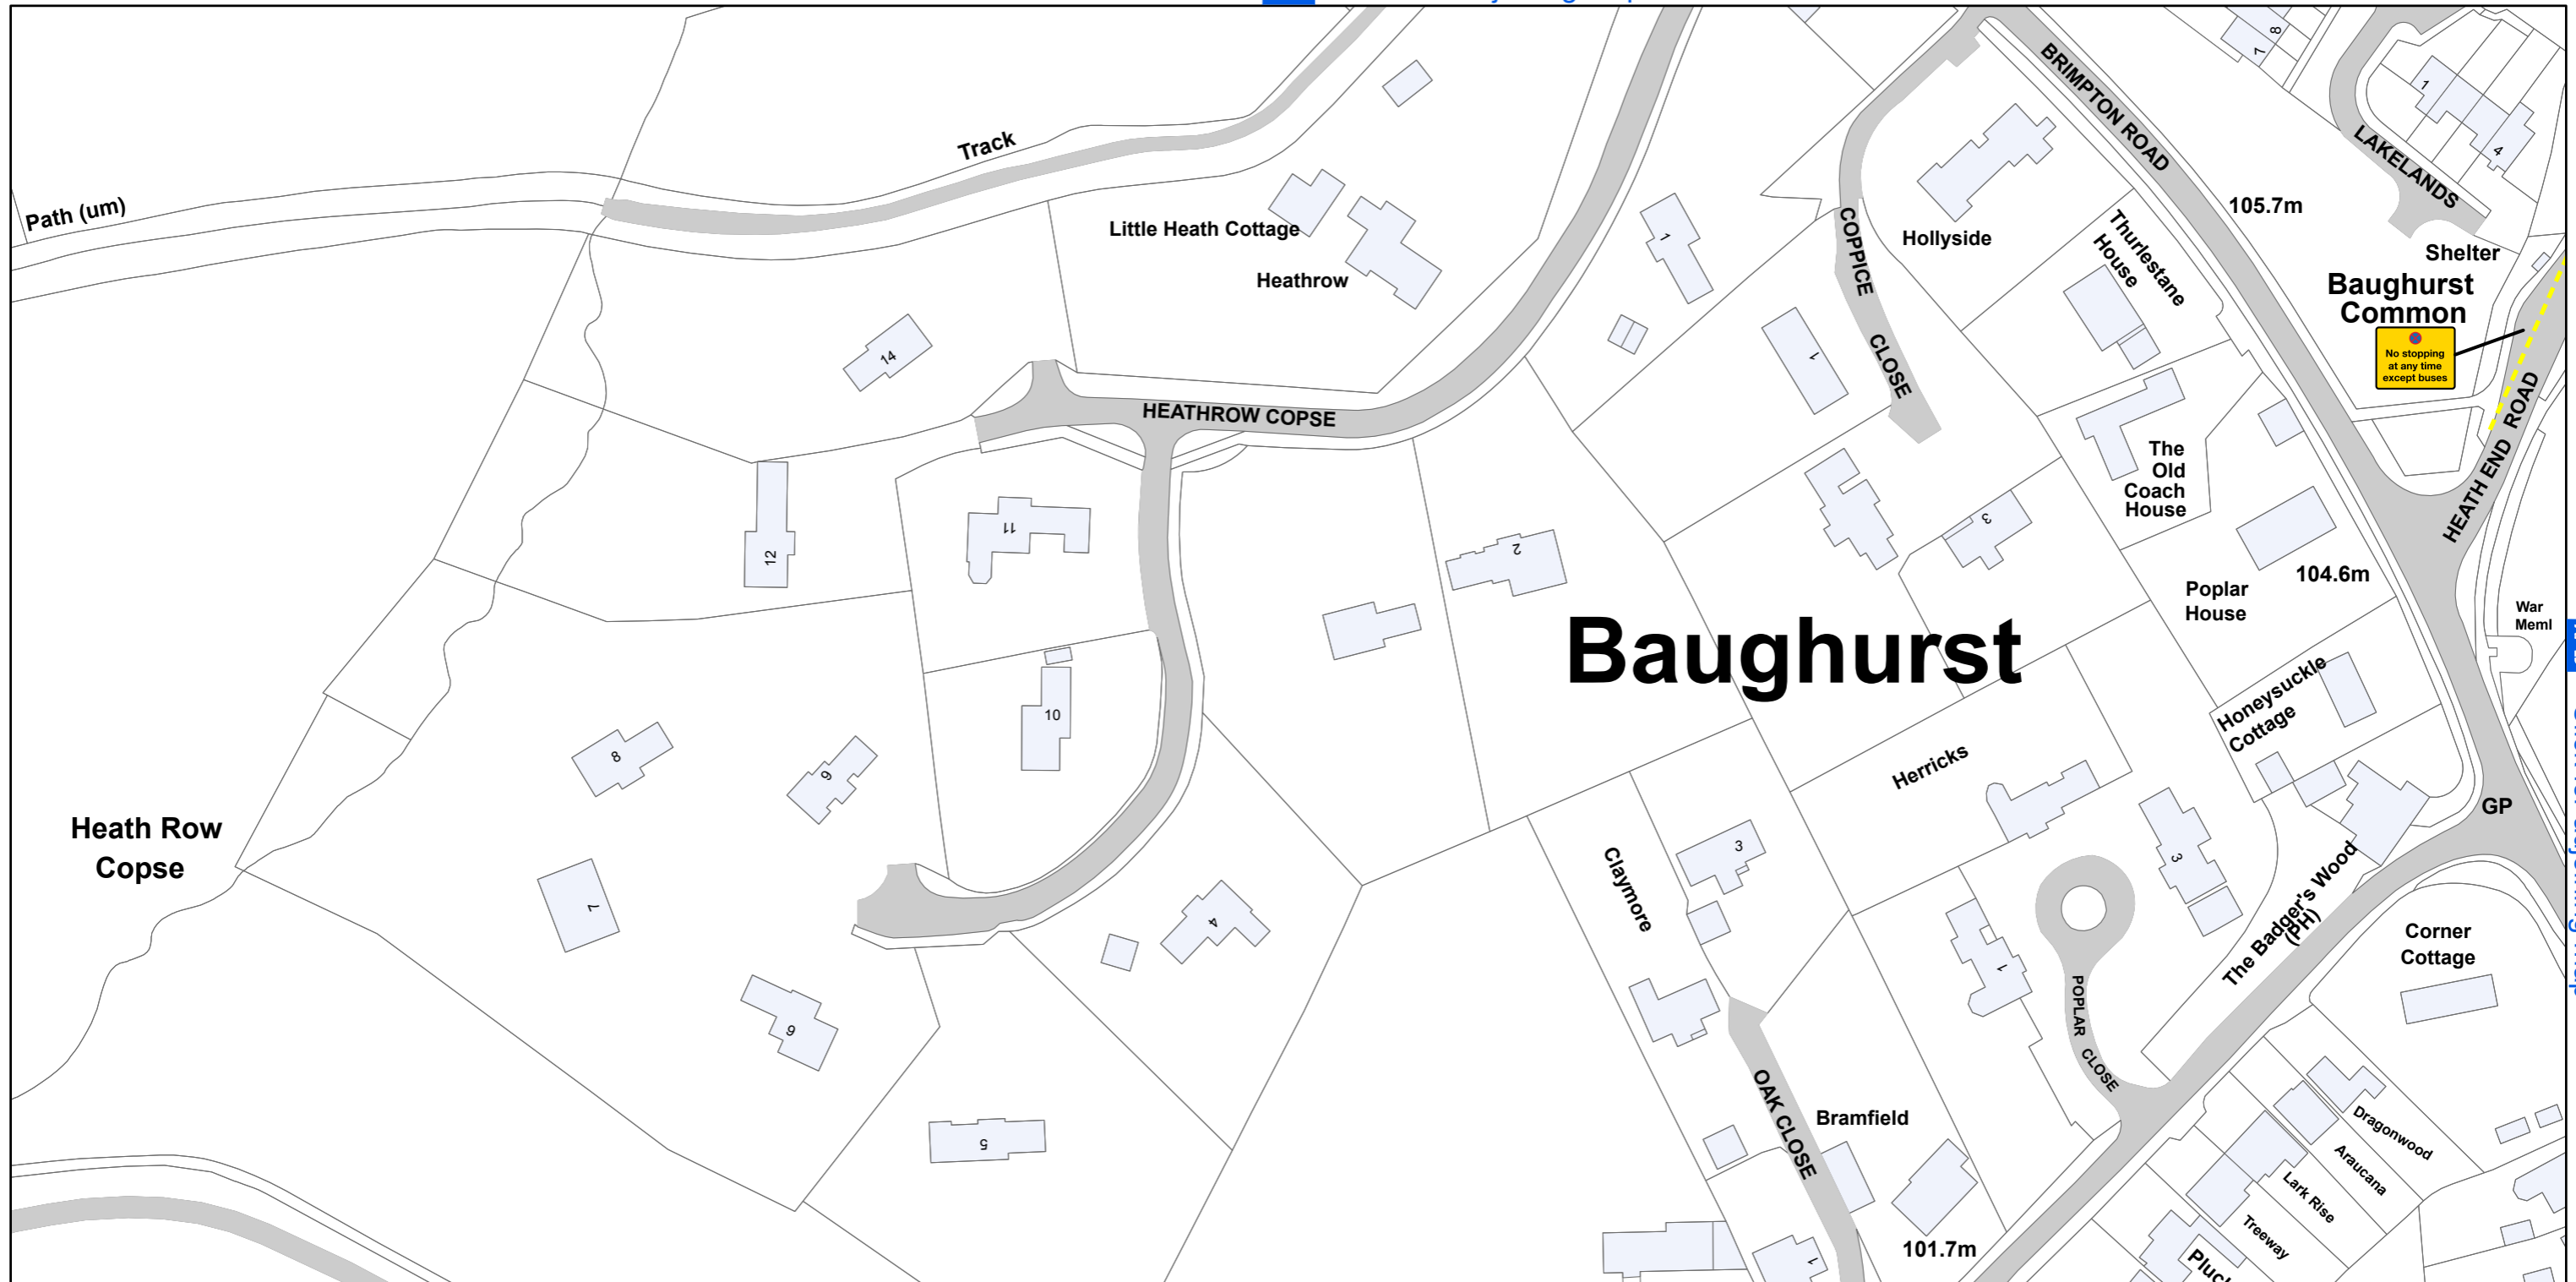

[AO 14](#) [Click for adjoining map](#)

SCALE - 1:1,250 @ A3

Basingstoke and Deane Borough Council  
(Prohibition and Restriction of Waiting and Loading  
and Parking Places) (Consolidation) Order 2018

Basingstoke  
and Deane