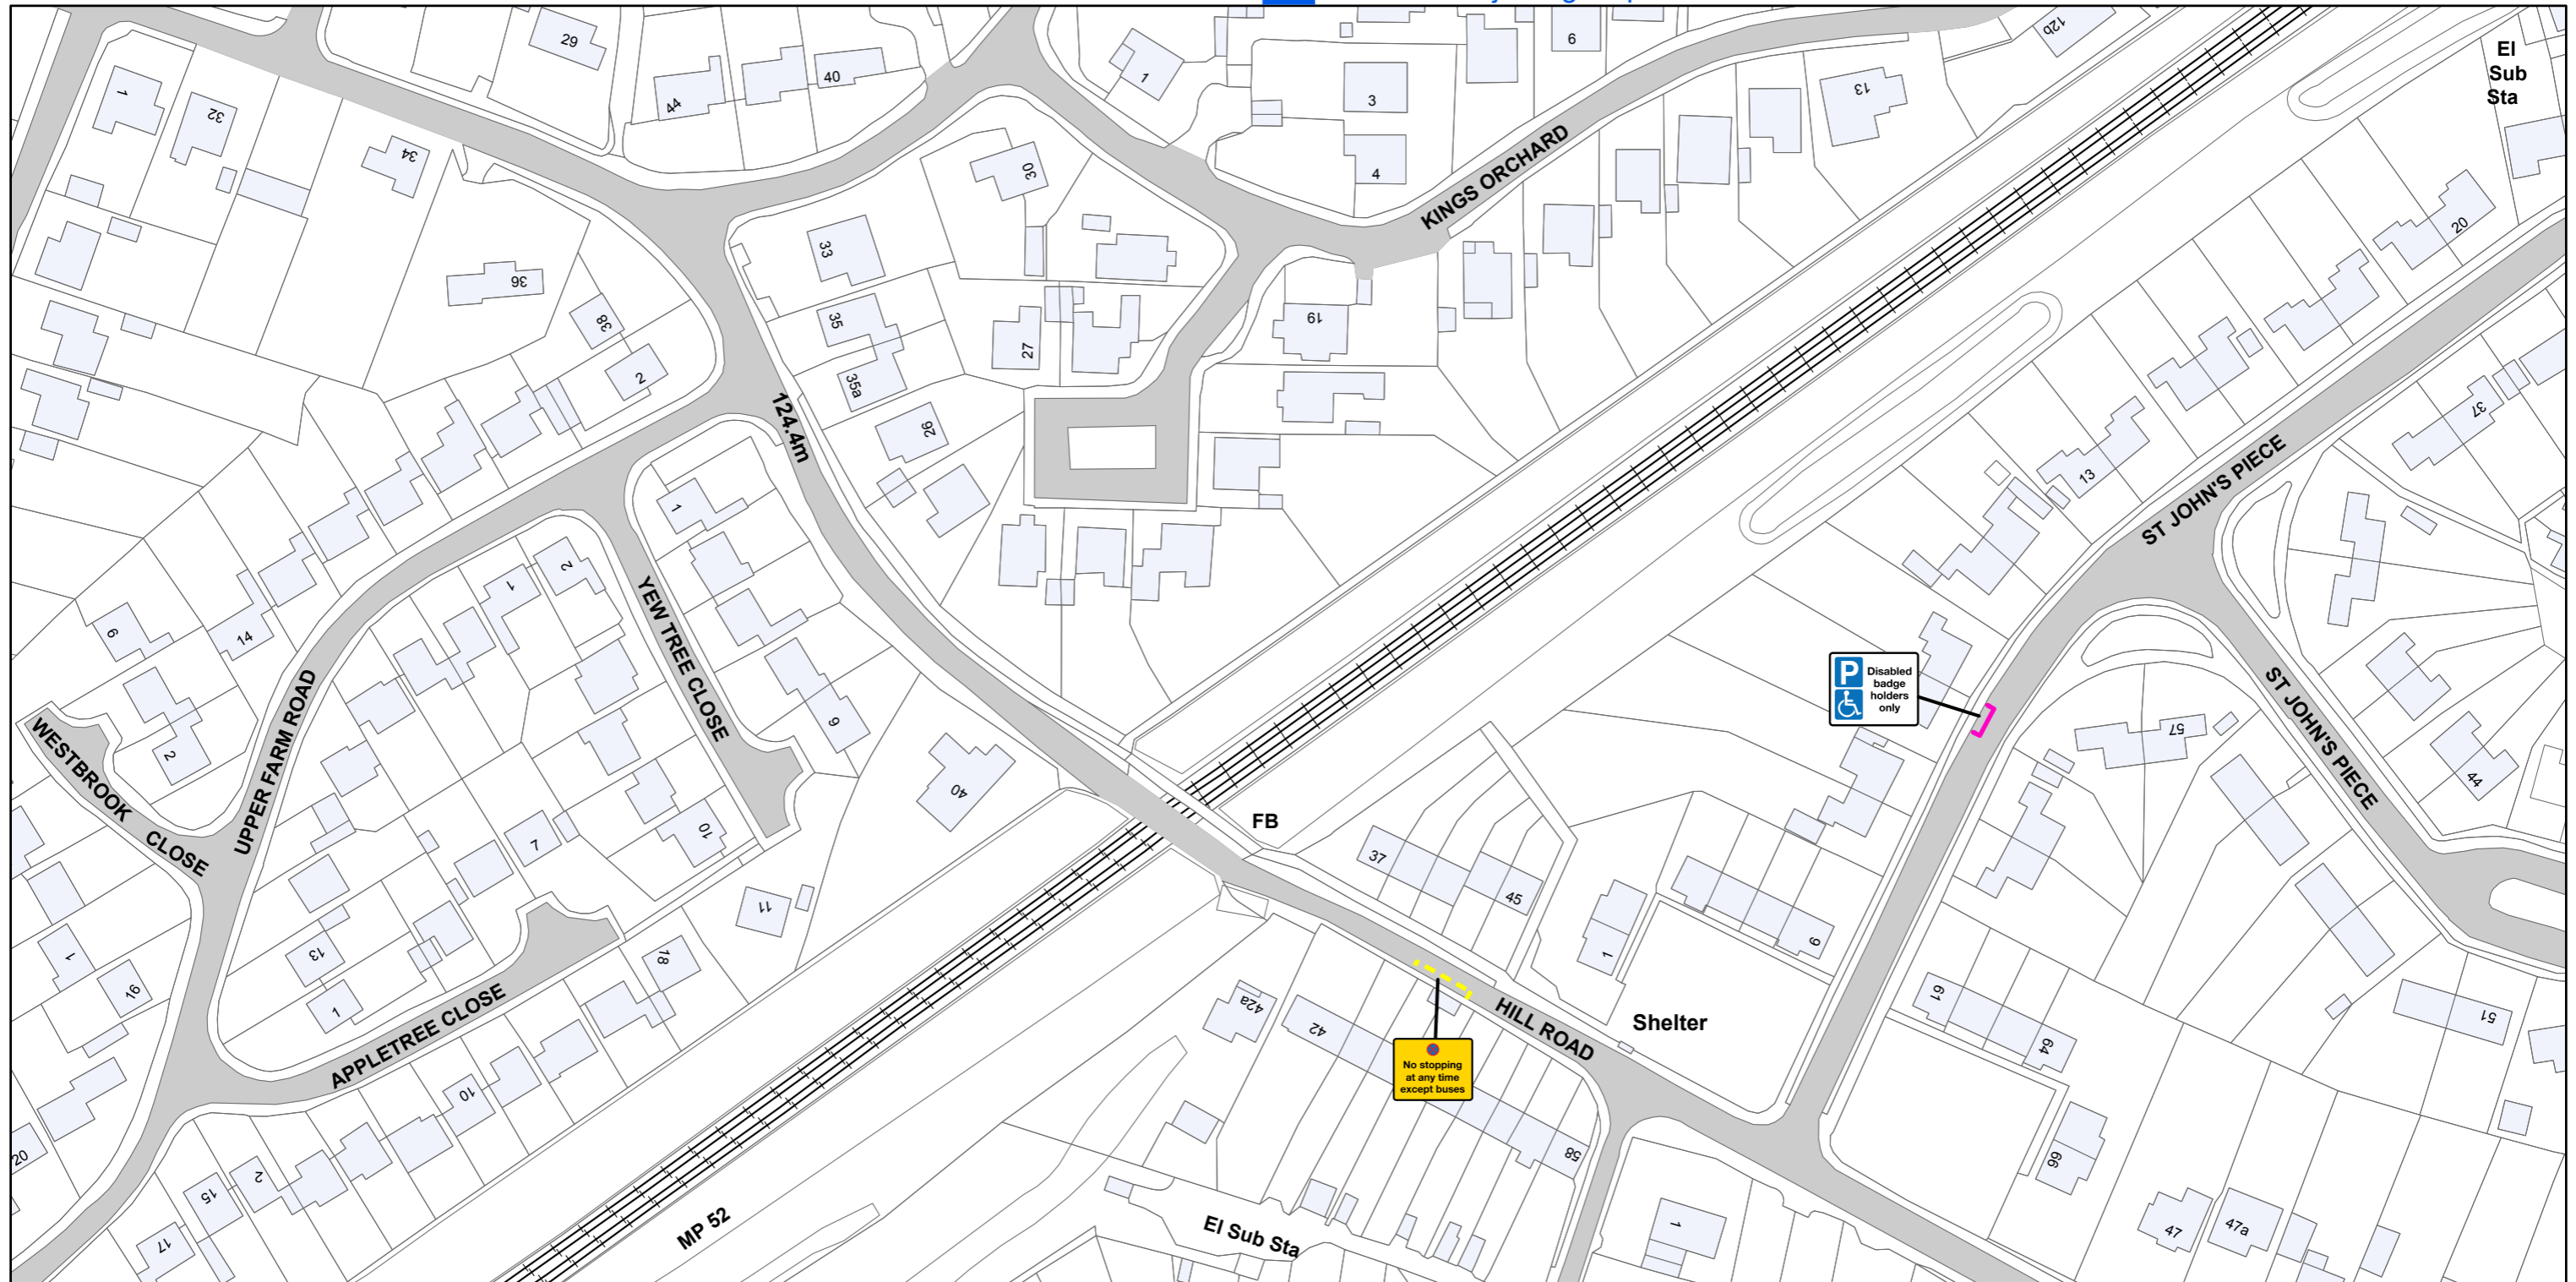

AREA CODE: AO 63

SHEET REVISION NUMBER - 0

SHEET ACTIVE FROM - 14 April 2018

[AO 62](#) Click for adjoining map

[AO 64](#) Click for adjoining map

SCALE - 1:1,250 @ A3

Basingstoke and Deane Borough Council
(Prohibition and Restriction of Waiting and Loading
and Parking Places) (Consolidation) Order 2018

**Basingstoke
and Deane**

Basingstoke and Deane Borough Council
Civic Offices
London Road
Basingstoke
Hampshire
RG21 4AH

© Crown copyright and database rights 2018 Ordnance Survey LA100019356

Produced by JL Mapping Services Ltd