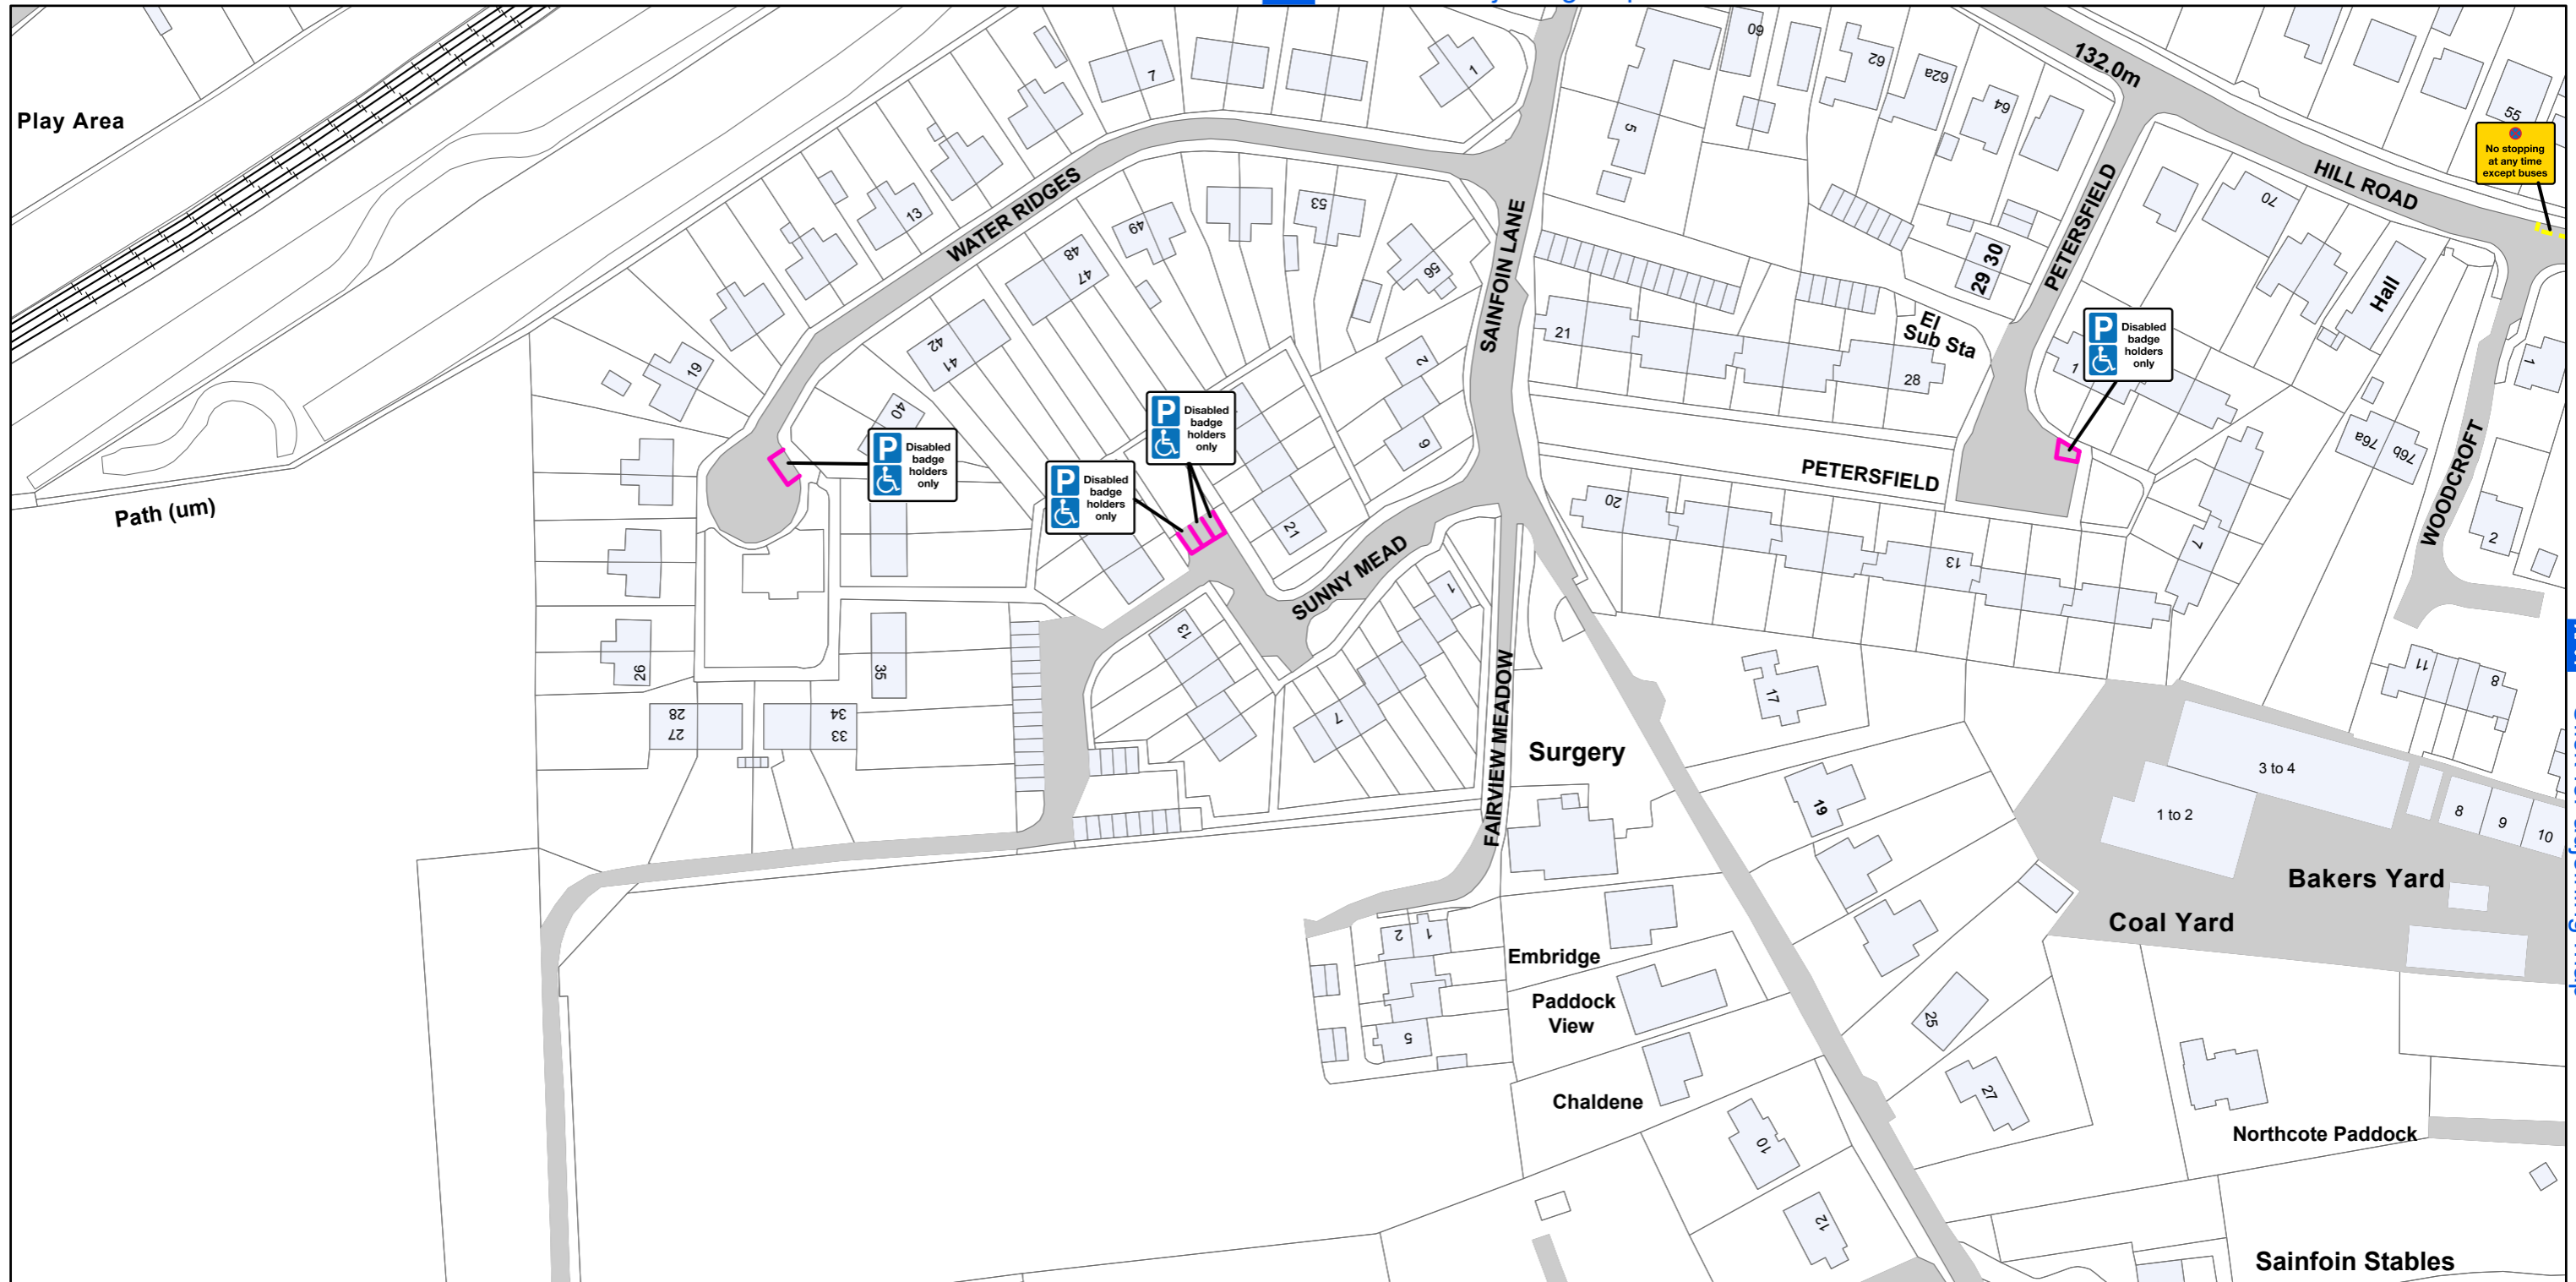

AREA CODE: AO 64

SHEET REVISION NUMBER - 0

SHEET ACTIVE FROM - 14 April 2018

[AO 63](#) Click for adjoining map

SCALE - 1:1,250 @ A3

Basingstoke and Deane Borough Council
(Prohibition and Restriction of Waiting and Loading
and Parking Places) (Consolidation) Order 2018

**Basingstoke
and Deane**

Basingstoke and Deane Borough Council
Civic Offices
London Road
Basingstoke
Hampshire
RG21 4AH

© Crown copyright and database rights 2018 Ordnance Survey LA100019356

Produced by JL Mapping Services Ltd