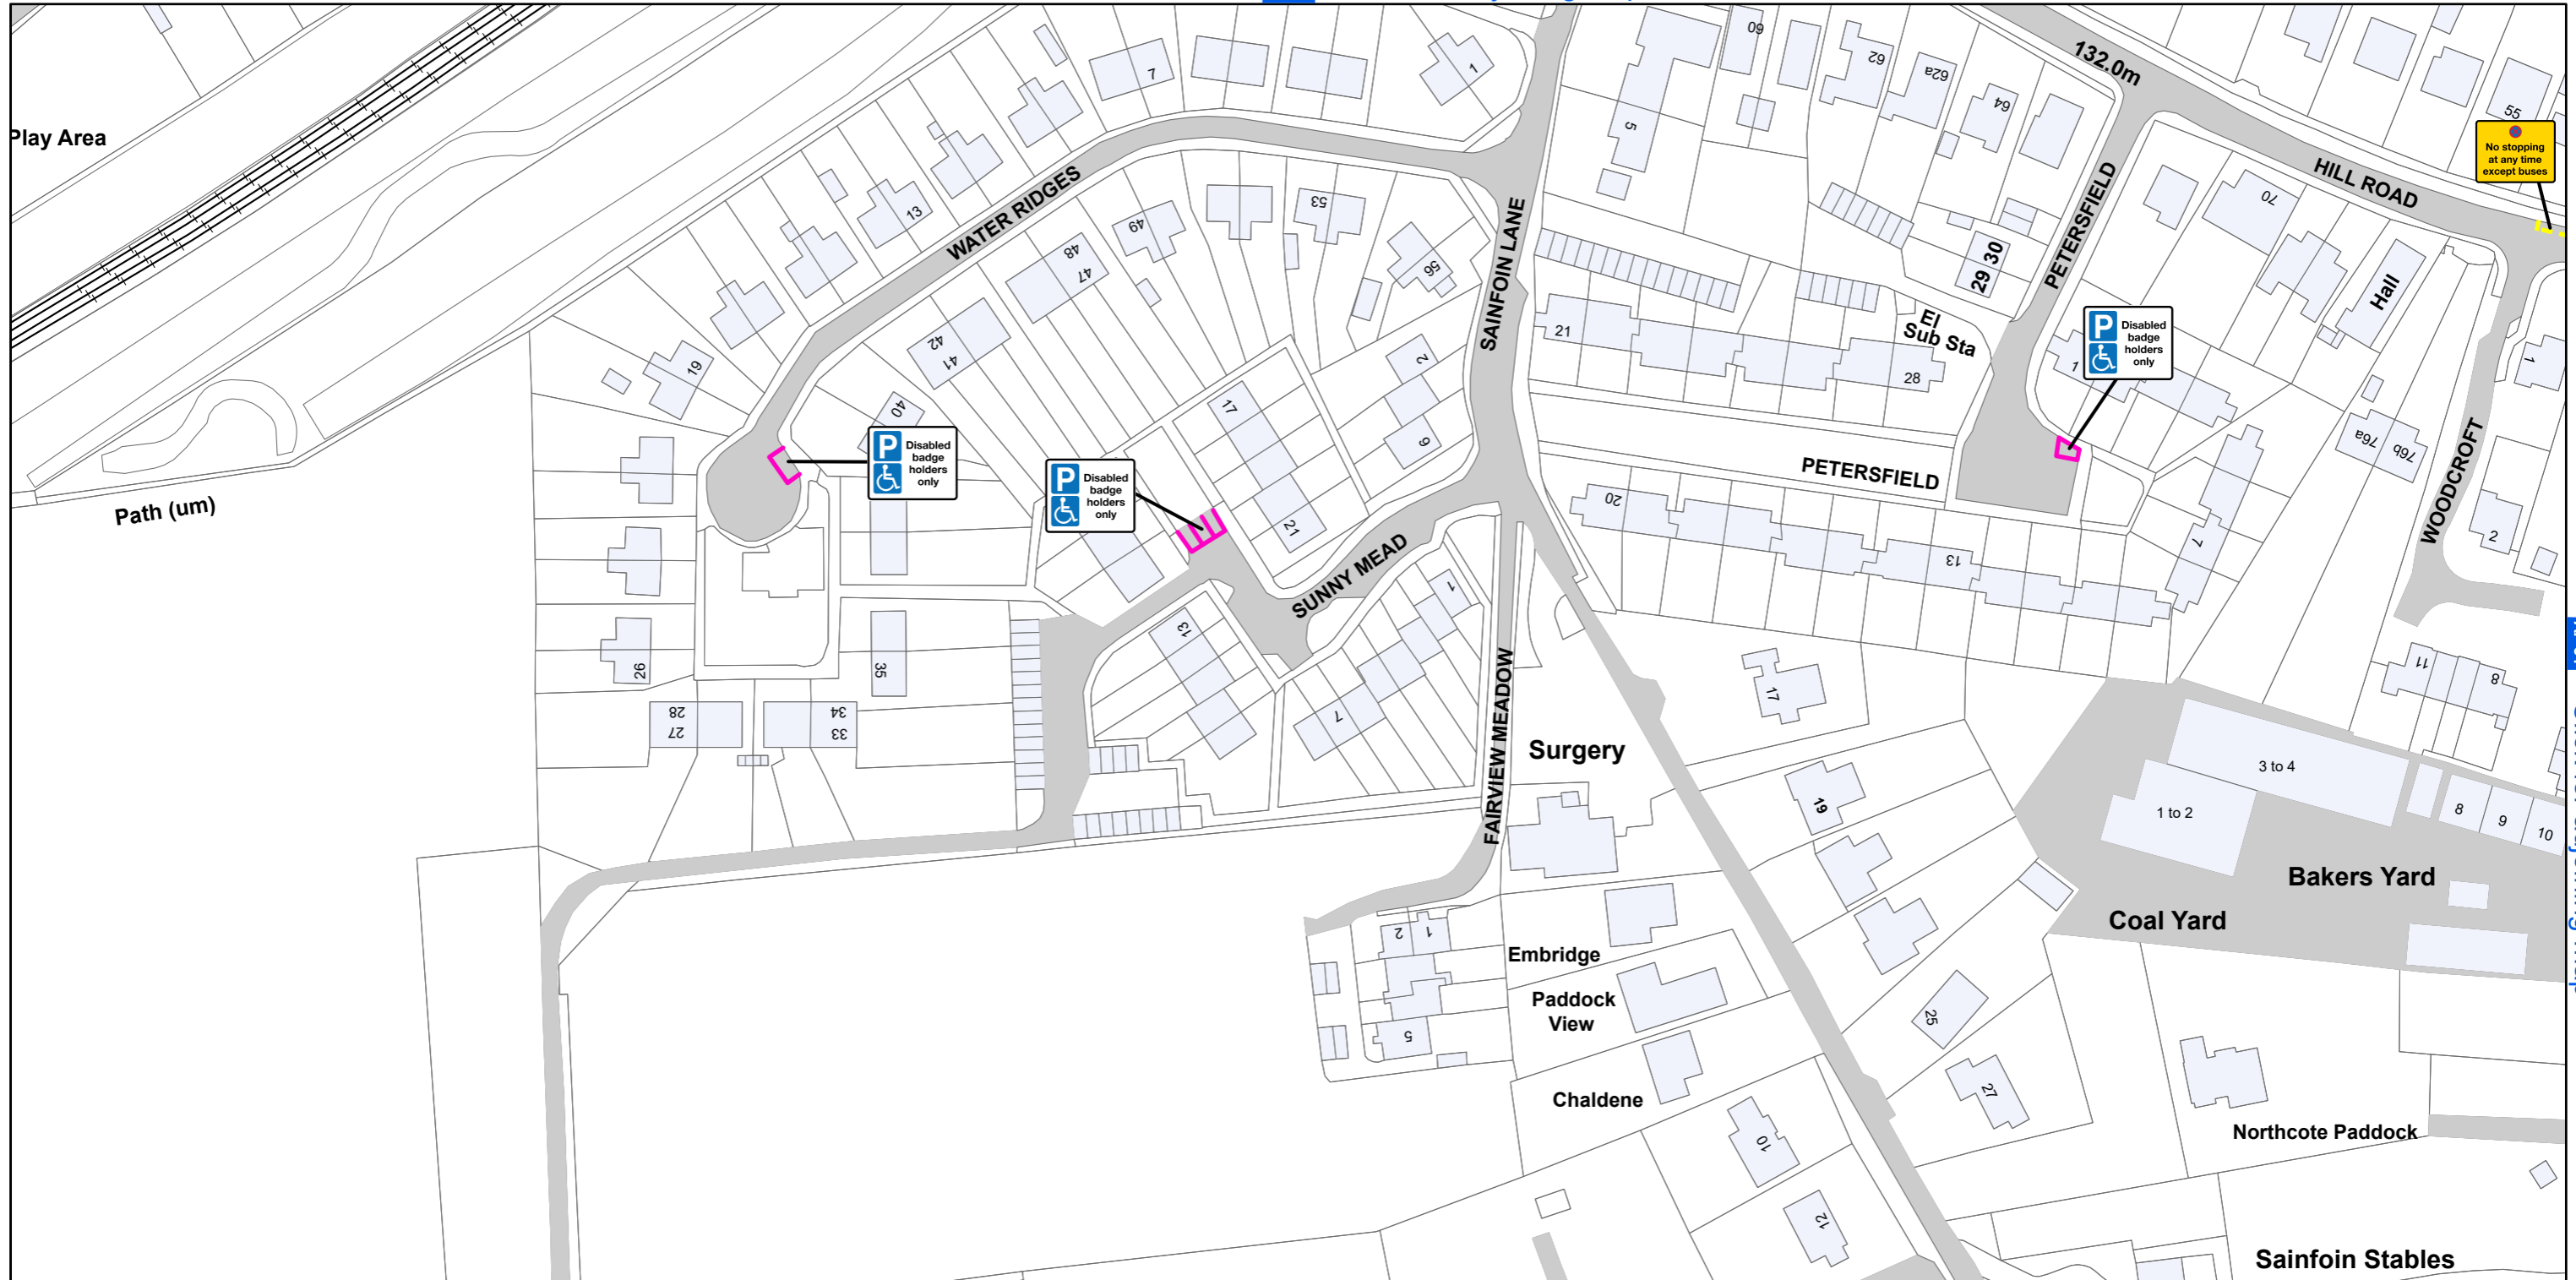

AREA CODE: AO 64

SHEET REVISION NUMBER - 1

SHEET ACTIVE FROM - 30 May 2020

[AO 63](#) [Click for adjoining map](#)

SCALE - 1:1,250 @ A3

Basingstoke and Deane Borough Council
(Prohibition and Restriction of Waiting and Loading
and Parking Places) (Consolidation) Order 2018

Basingstoke
and Deane

Basingstoke and Deane Borough Council
Civic Offices
London Road
Basingstoke
Hampshire
RG21 4AH

© Crown copyright and database rights 2018 Ordnance Survey LA100019356

Produced by JL Mapping Services Ltd