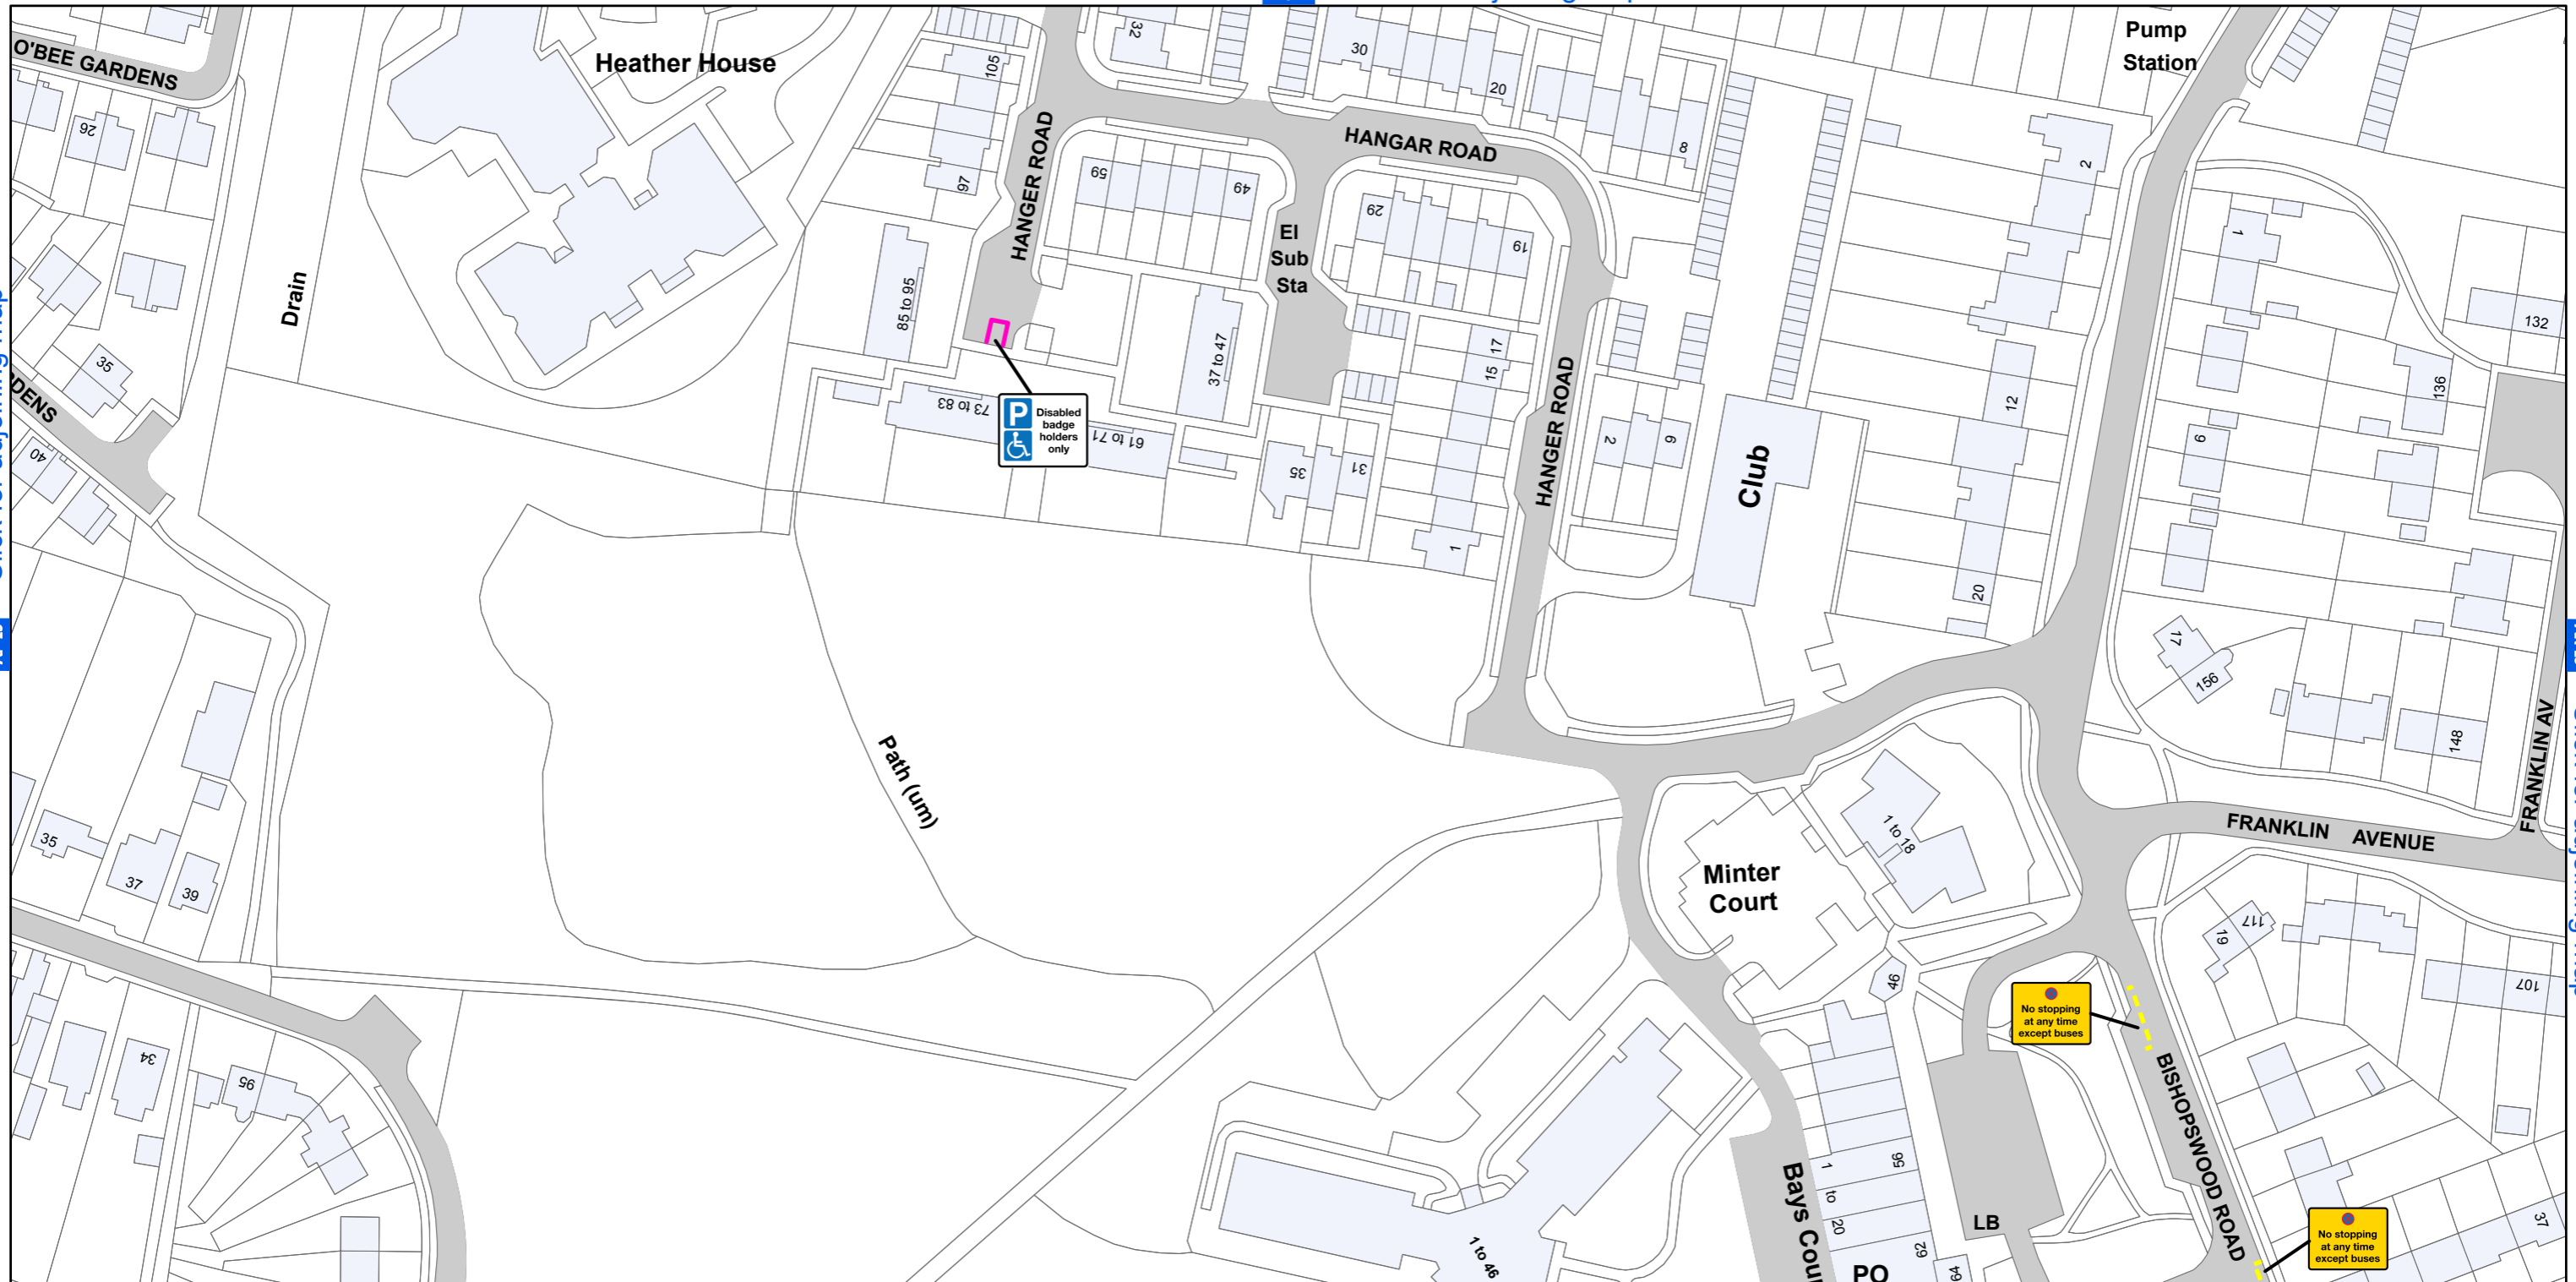

AREA CODE: AQ 13

SHEET REVISION NUMBER - 0

SHEET ACTIVE FROM - 14 April 2018

[AQ 12](#) Click for adjoining map

[AP 13](#) Click for adjoining map

[AR 13](#) Click for adjoining map

[AQ 14](#) Click for adjoining map

SCALE - 1:1,250 @ A3

Basingstoke and Deane Borough Council
(Prohibition and Restriction of Waiting and Loading
and Parking Places) (Consolidation) Order 2018

**Basingstoke
and Deane**

Basingstoke and Deane Borough Council
Civic Offices
London Road
Basingstoke
Hampshire
RG21 4AH

© Crown copyright and database rights 2018 Ordnance Survey LA100019356

Produced by JL Mapping Services Ltd