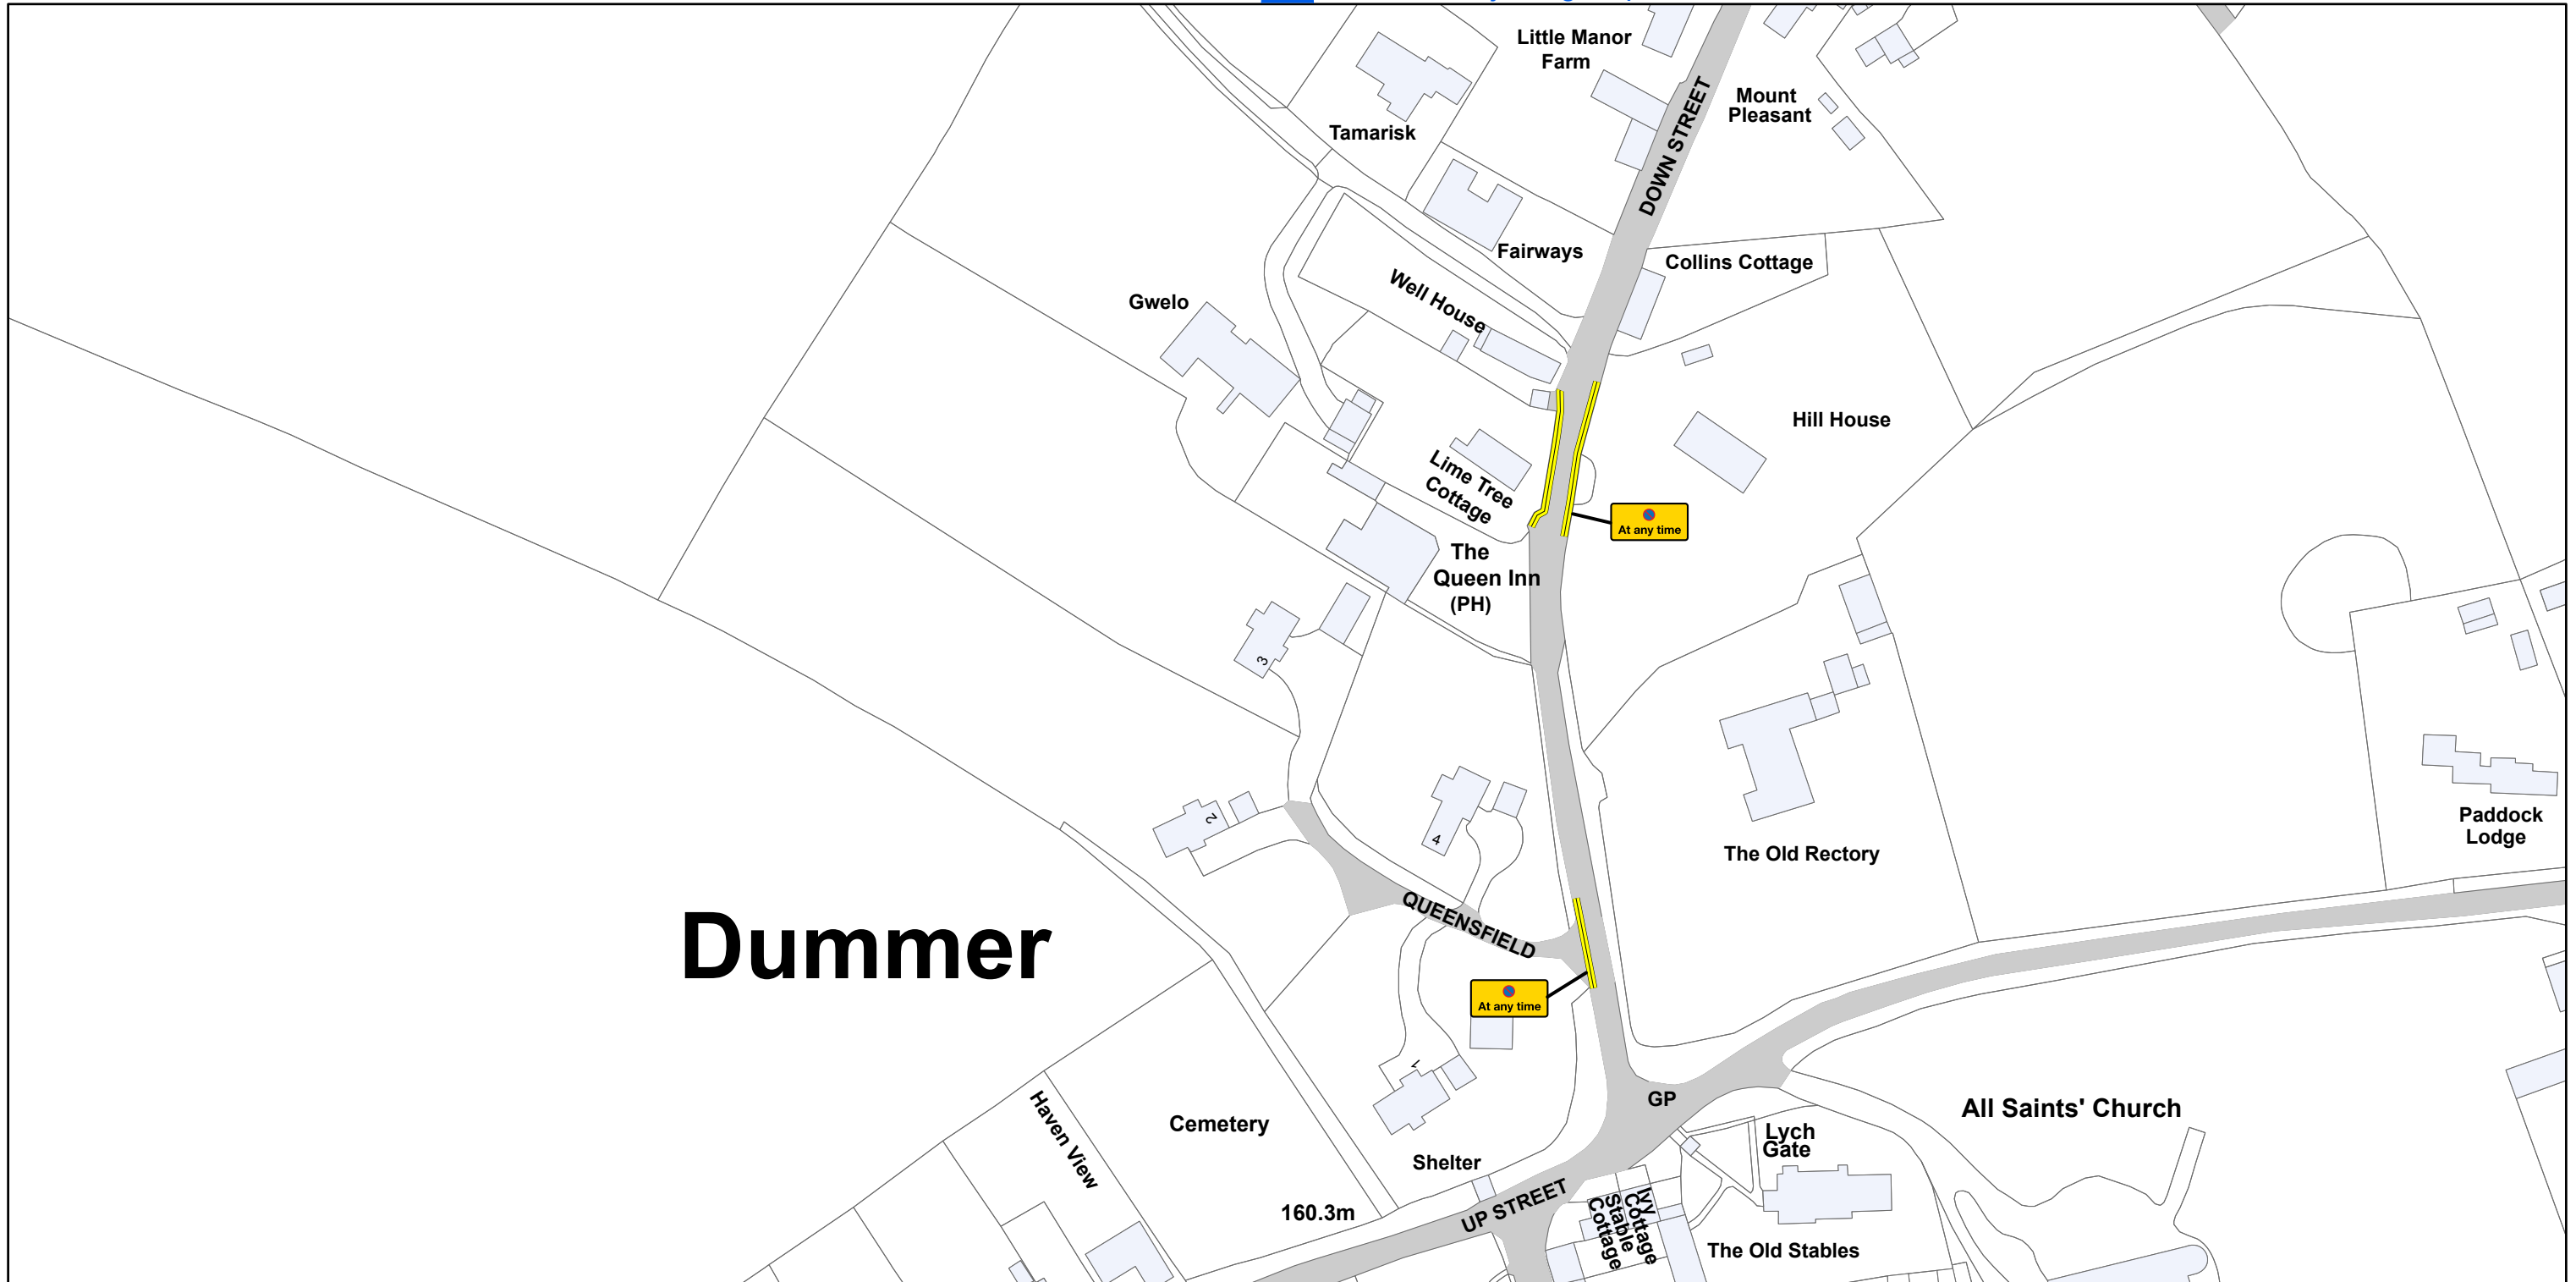

 [AQ 77](#) Click for adjoining map

Dummer

SCALE - 1:1,250 @ A3

Basingstoke and Deane Borough Council
(Prohibition and Restriction of Waiting and Loading
and Parking Places) (Consolidation) Order 2018

Basingstoke
and Deane