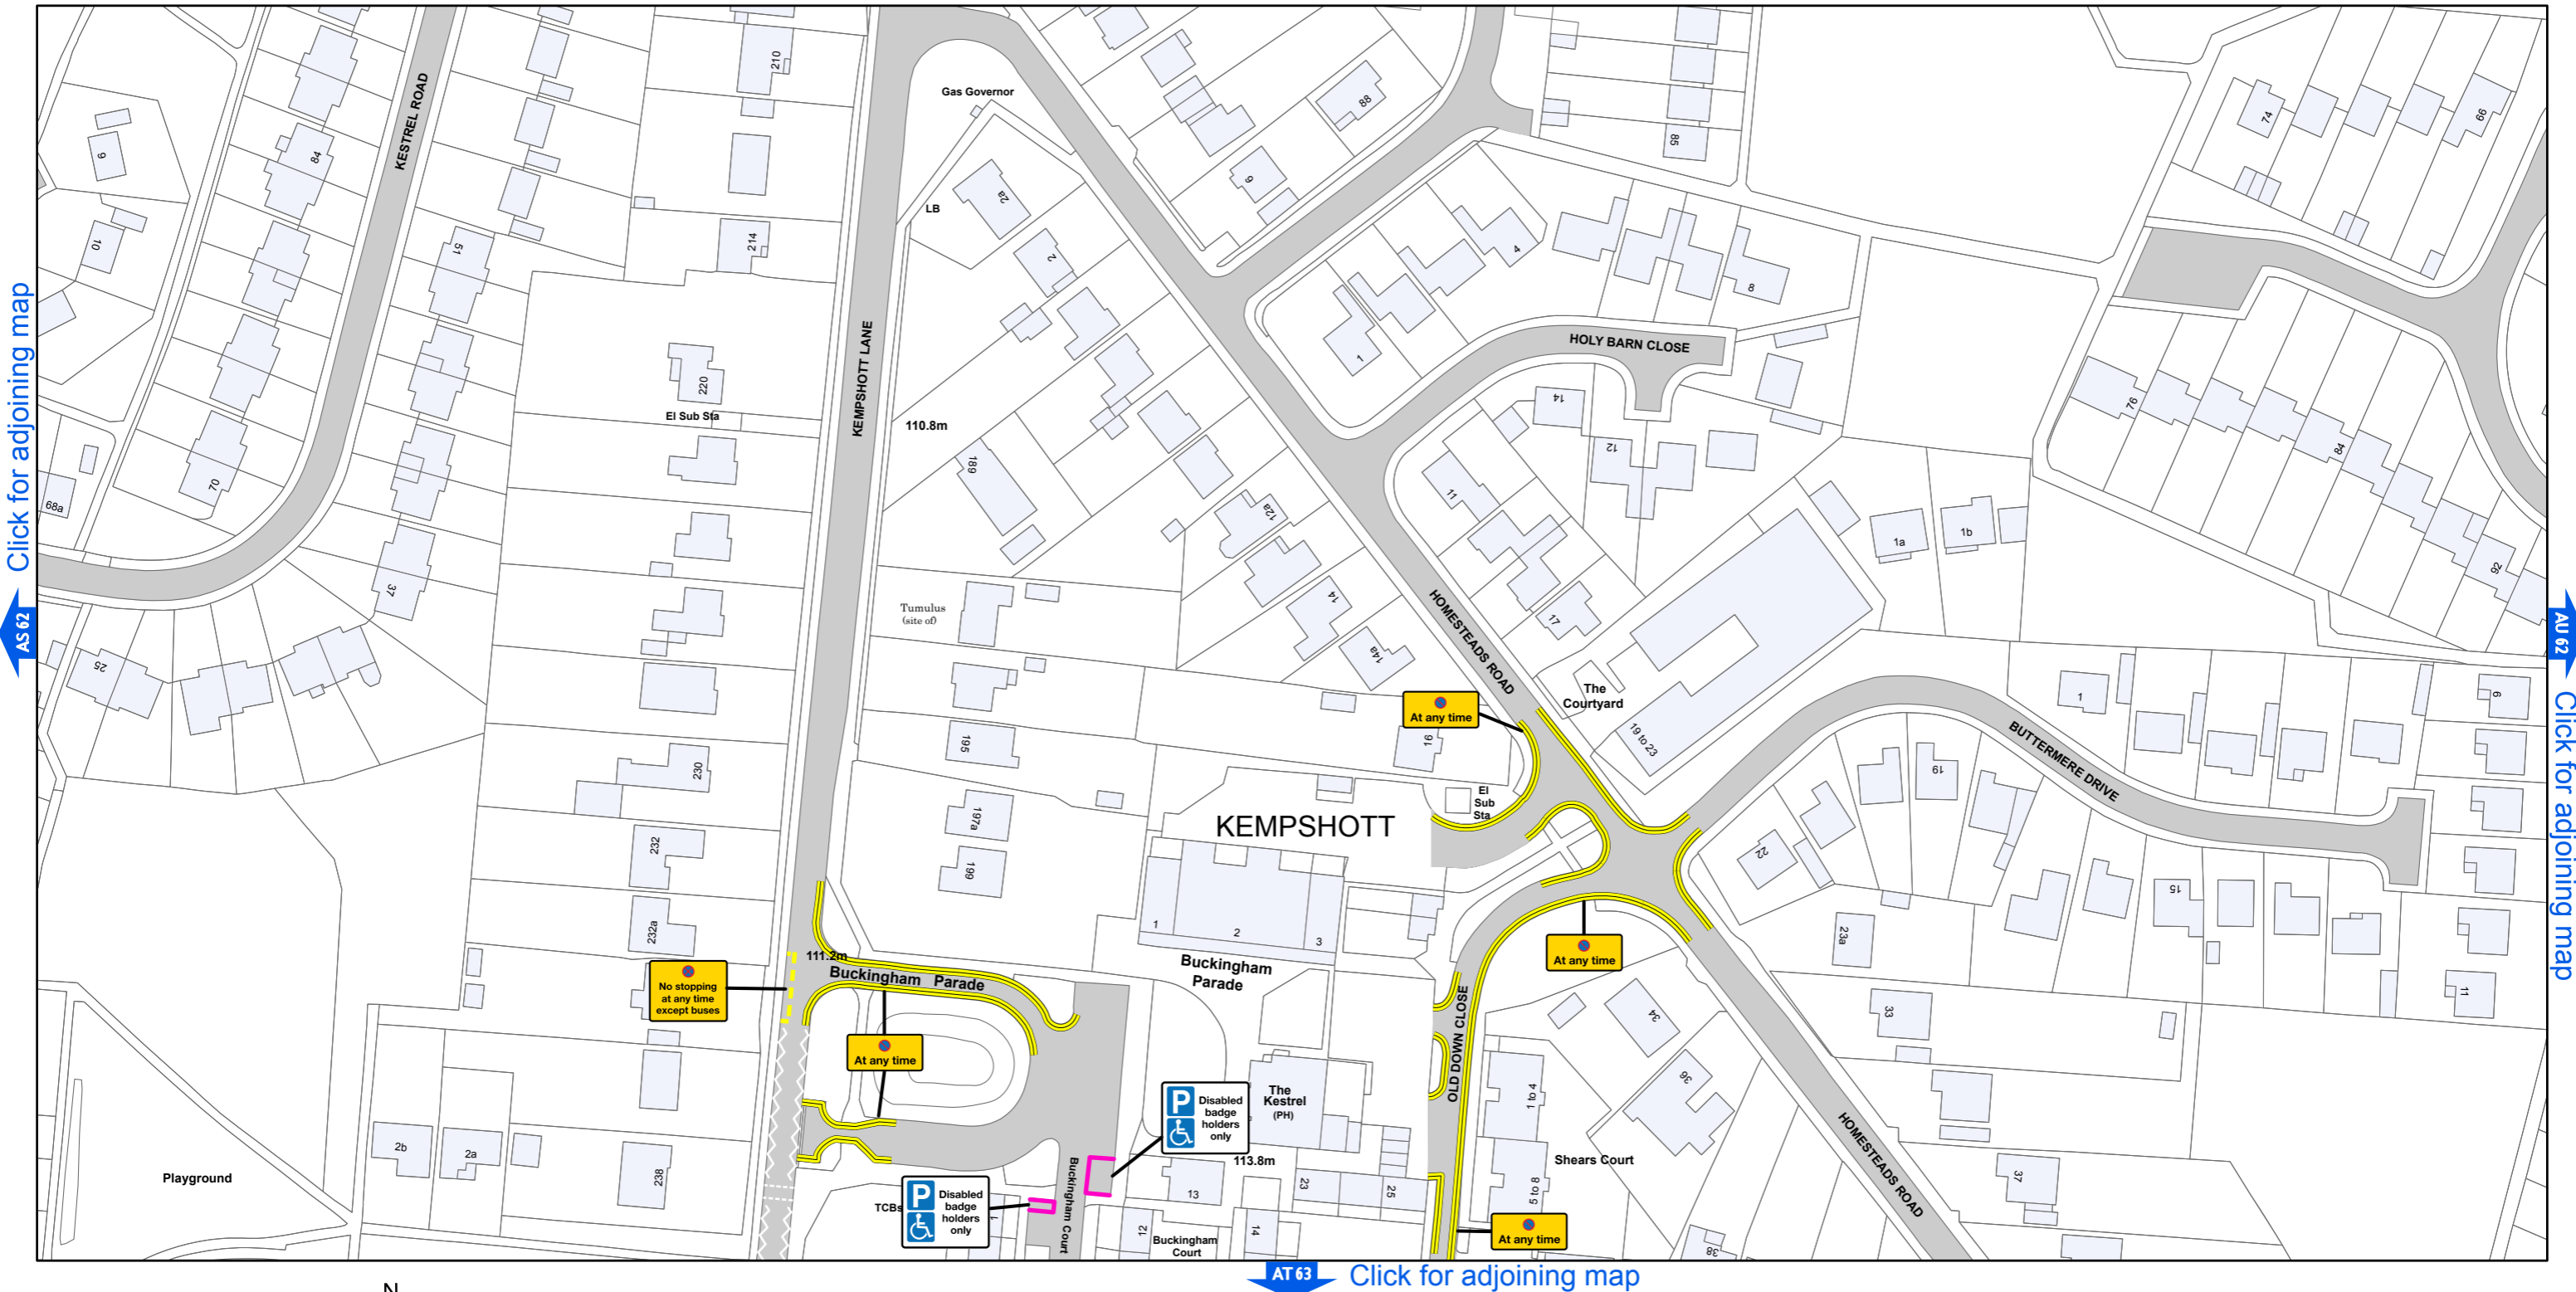

AREA CODE: AT 62

SHEET REVISION NUMBER - 0

SHEET ACTIVE FROM - 14 April 2018

SCALE - 1:1,250 @ A3

Basingstoke and Deane Borough Council
(Prohibition and Restriction of Waiting and Loading
and Parking Places) (Consolidation) Order 2018

Basingstoke
and Deane

Basingstoke and Deane Borough Council
Civic Offices
London Road
Basingstoke
Hampshire
RG21 4AH

© Crown copyright and database rights 2018 Ordnance Survey LA100019356

Produced by JL Mapping Services Ltd