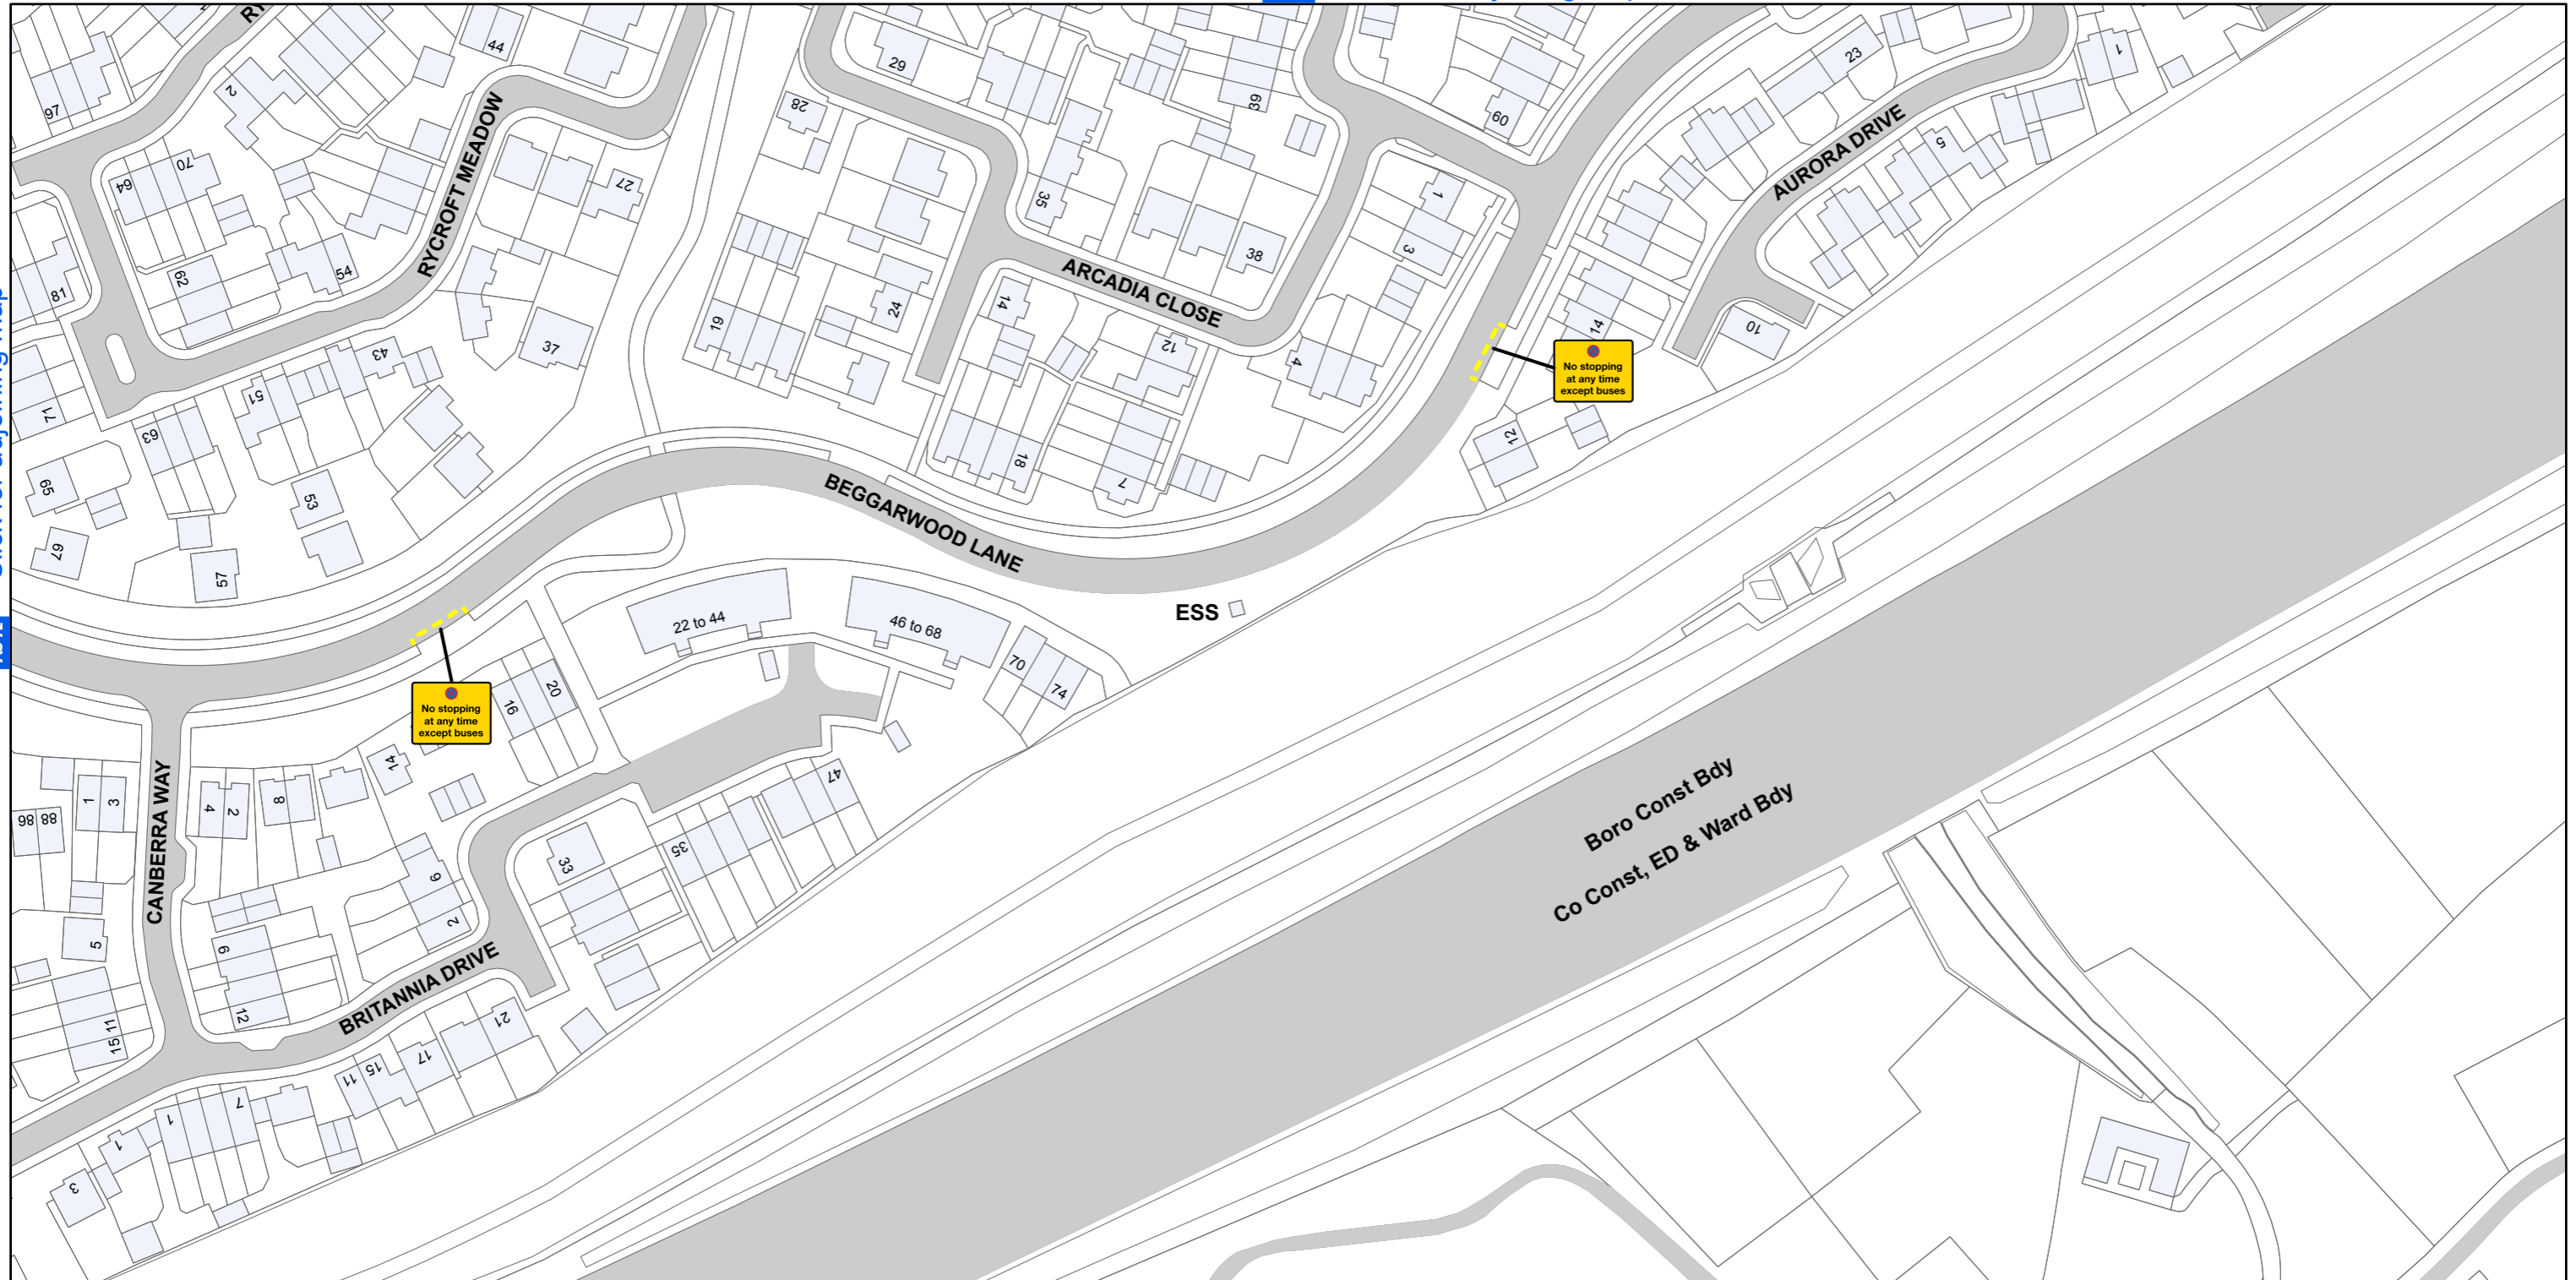

AREA CODE: AT 72

SHEET REVISION NUMBER - 0

SHEET ACTIVE FROM - 14 April 2018

 [AT71](#) [Click for adjoining map](#)

[Click for adjoining map](#)
 [AS72](#)

SCALE - 1:1,250 @ A3

Basingstoke and Deane Borough Council
(Prohibition and Restriction of Waiting and Loading
and Parking Places) (Consolidation) Order 2018

**Basingstoke
and Deane**

Basingstoke and Deane Borough Council
Civic Offices
London Road
Basingstoke
Hampshire
RG21 4AH

© Crown copyright and database rights 2018 Ordnance Survey LA100019356

Produced by JL Mapping Services Ltd