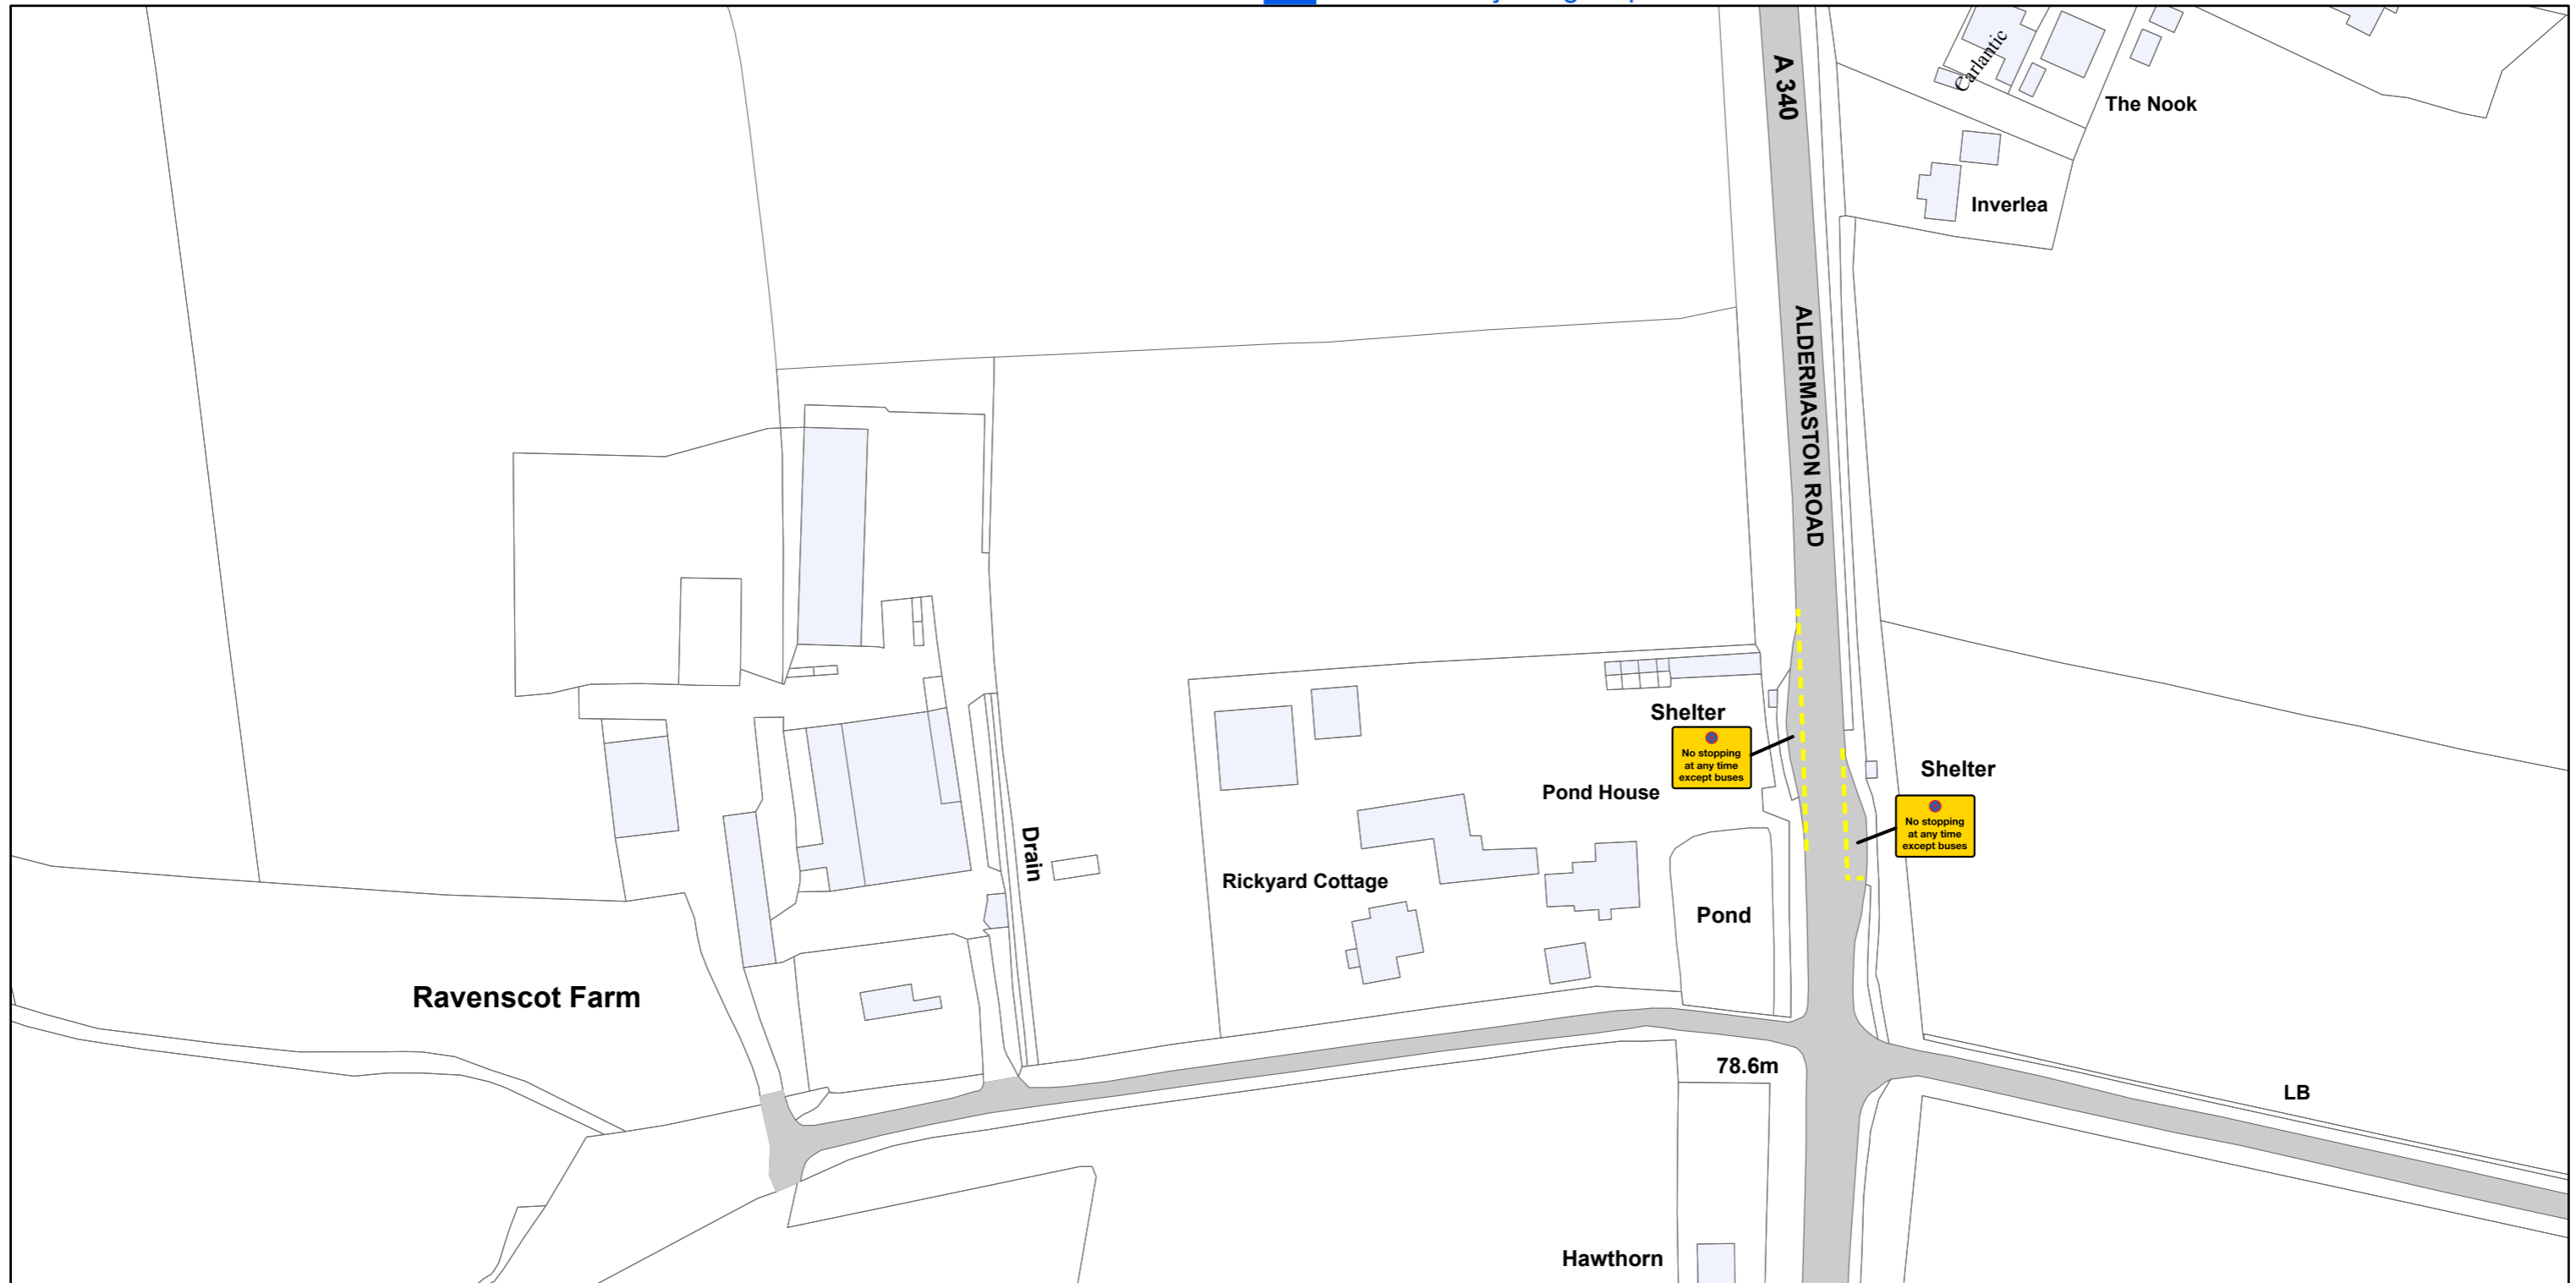

 [Click for adjoining map](#)

SCALE - 1:1,250 @ A3

Basingstoke and Deane Borough Council
(Prohibition and Restriction of Waiting and Loading
and Parking Places) (Consolidation) Order 2018

**Basingstoke
and Deane**