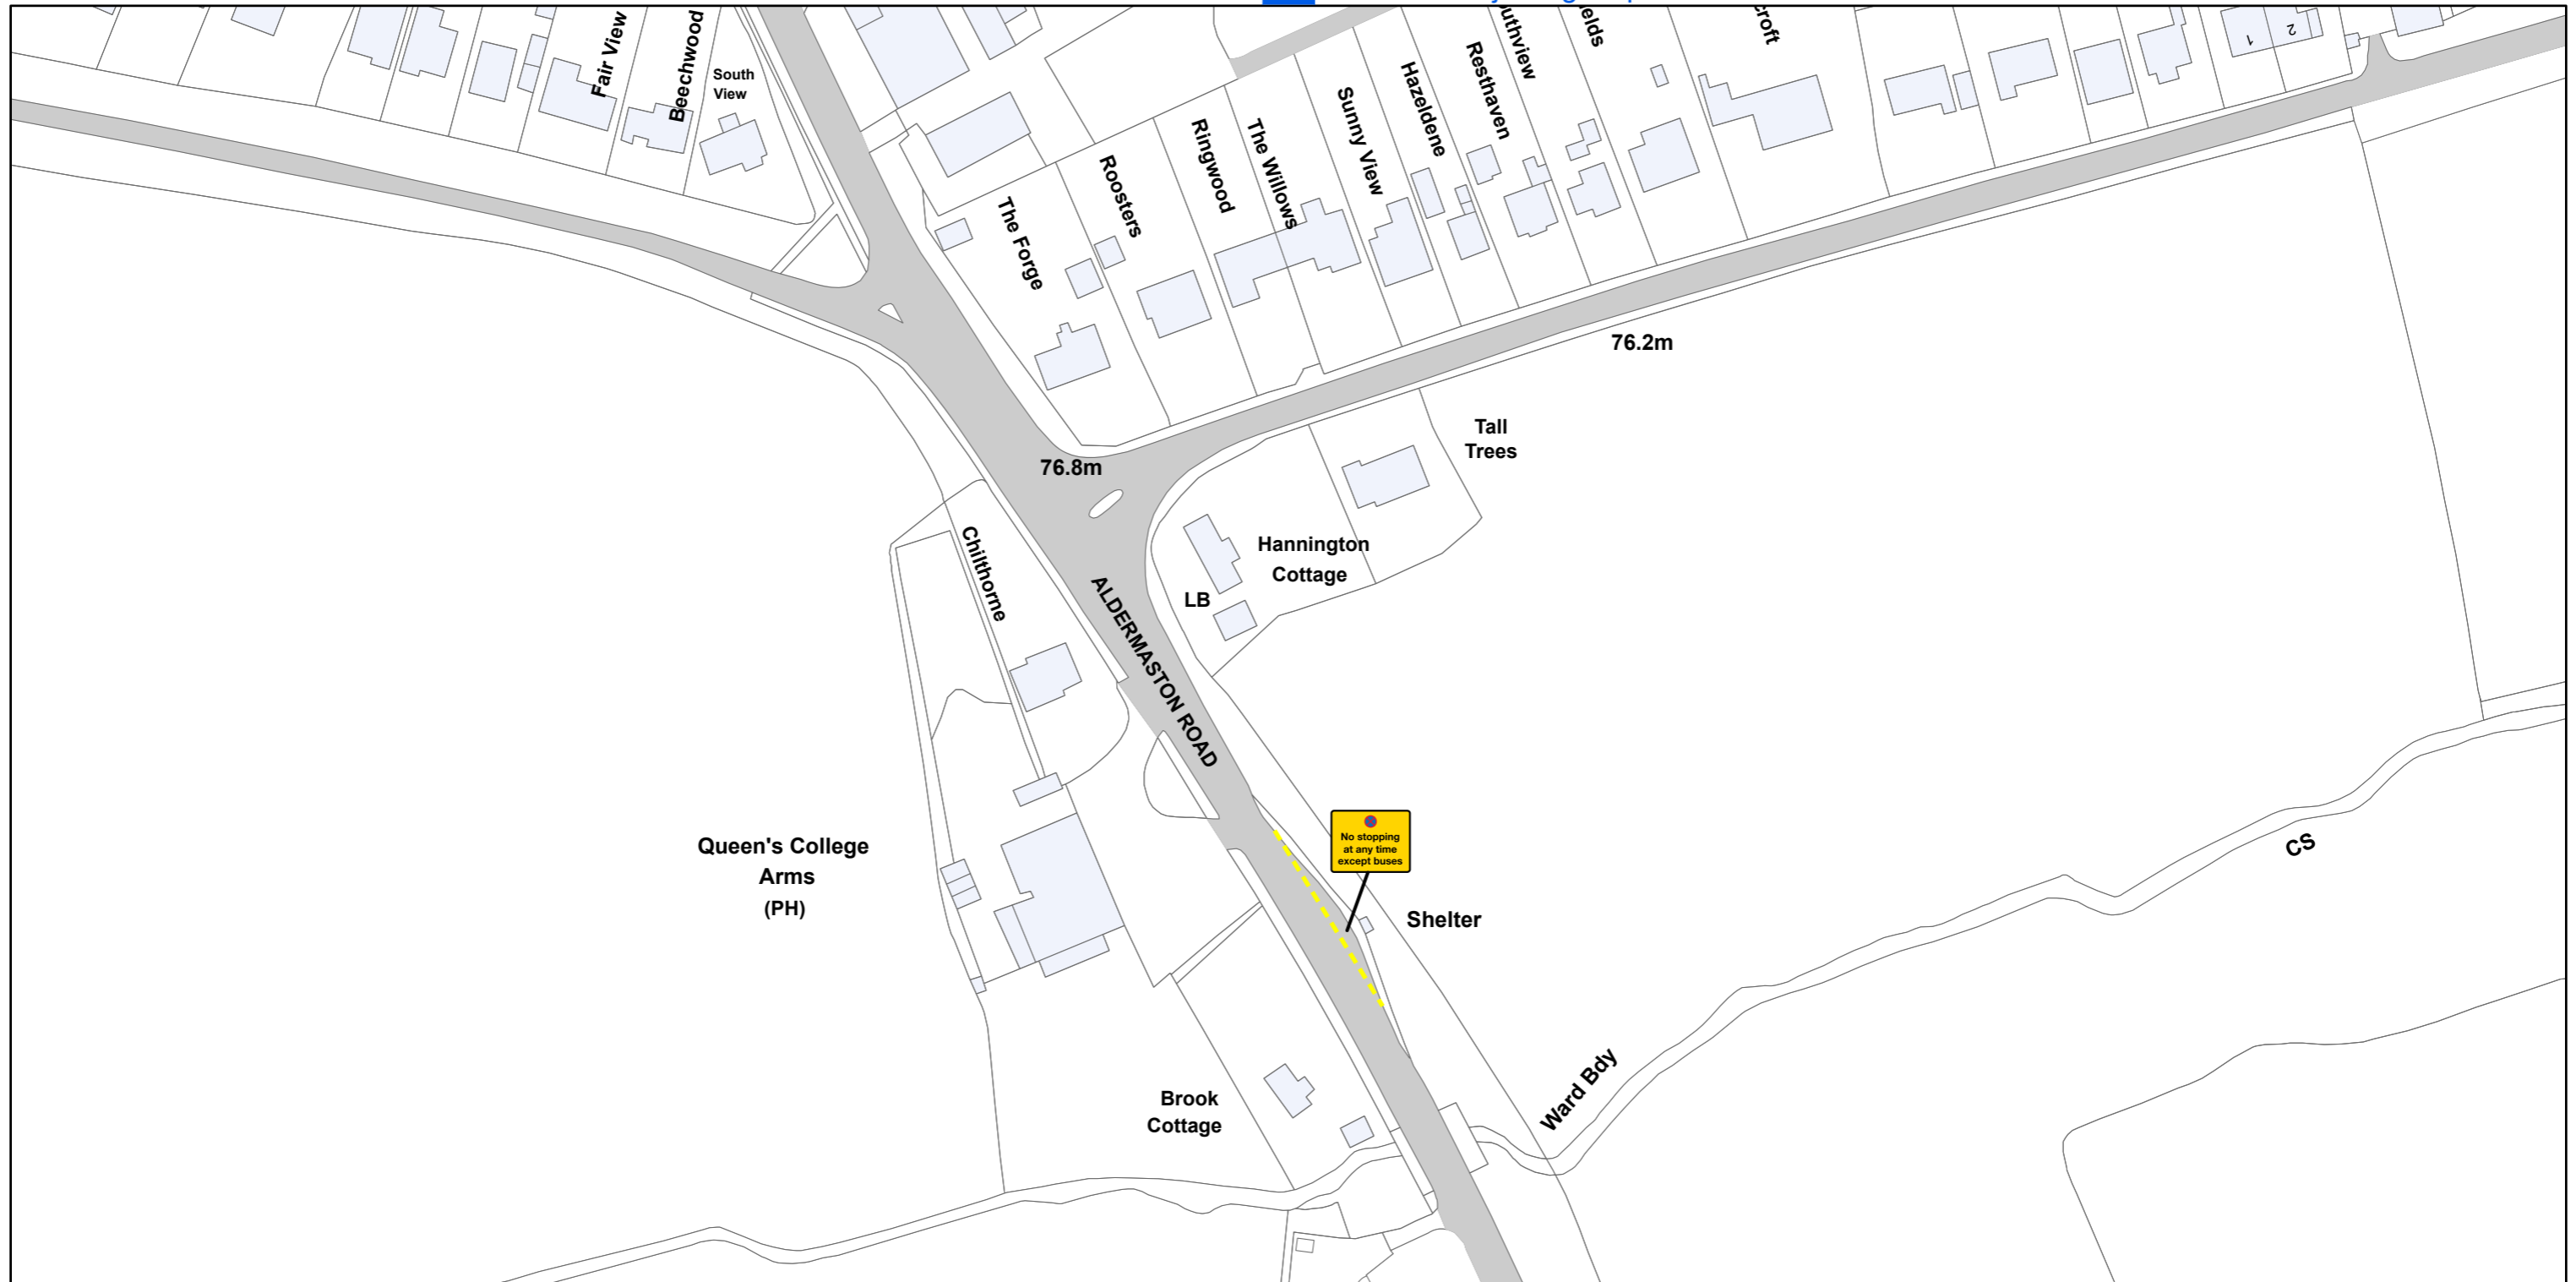

 [AV 28](#) [Click for adjoining map](#)

SCALE - 1:1,250 @ A3

Basingstoke and Deane Borough Council
(Prohibition and Restriction of Waiting and Loading
and Parking Places) (Consolidation) Order 2018

**Basingstoke
and Deane**