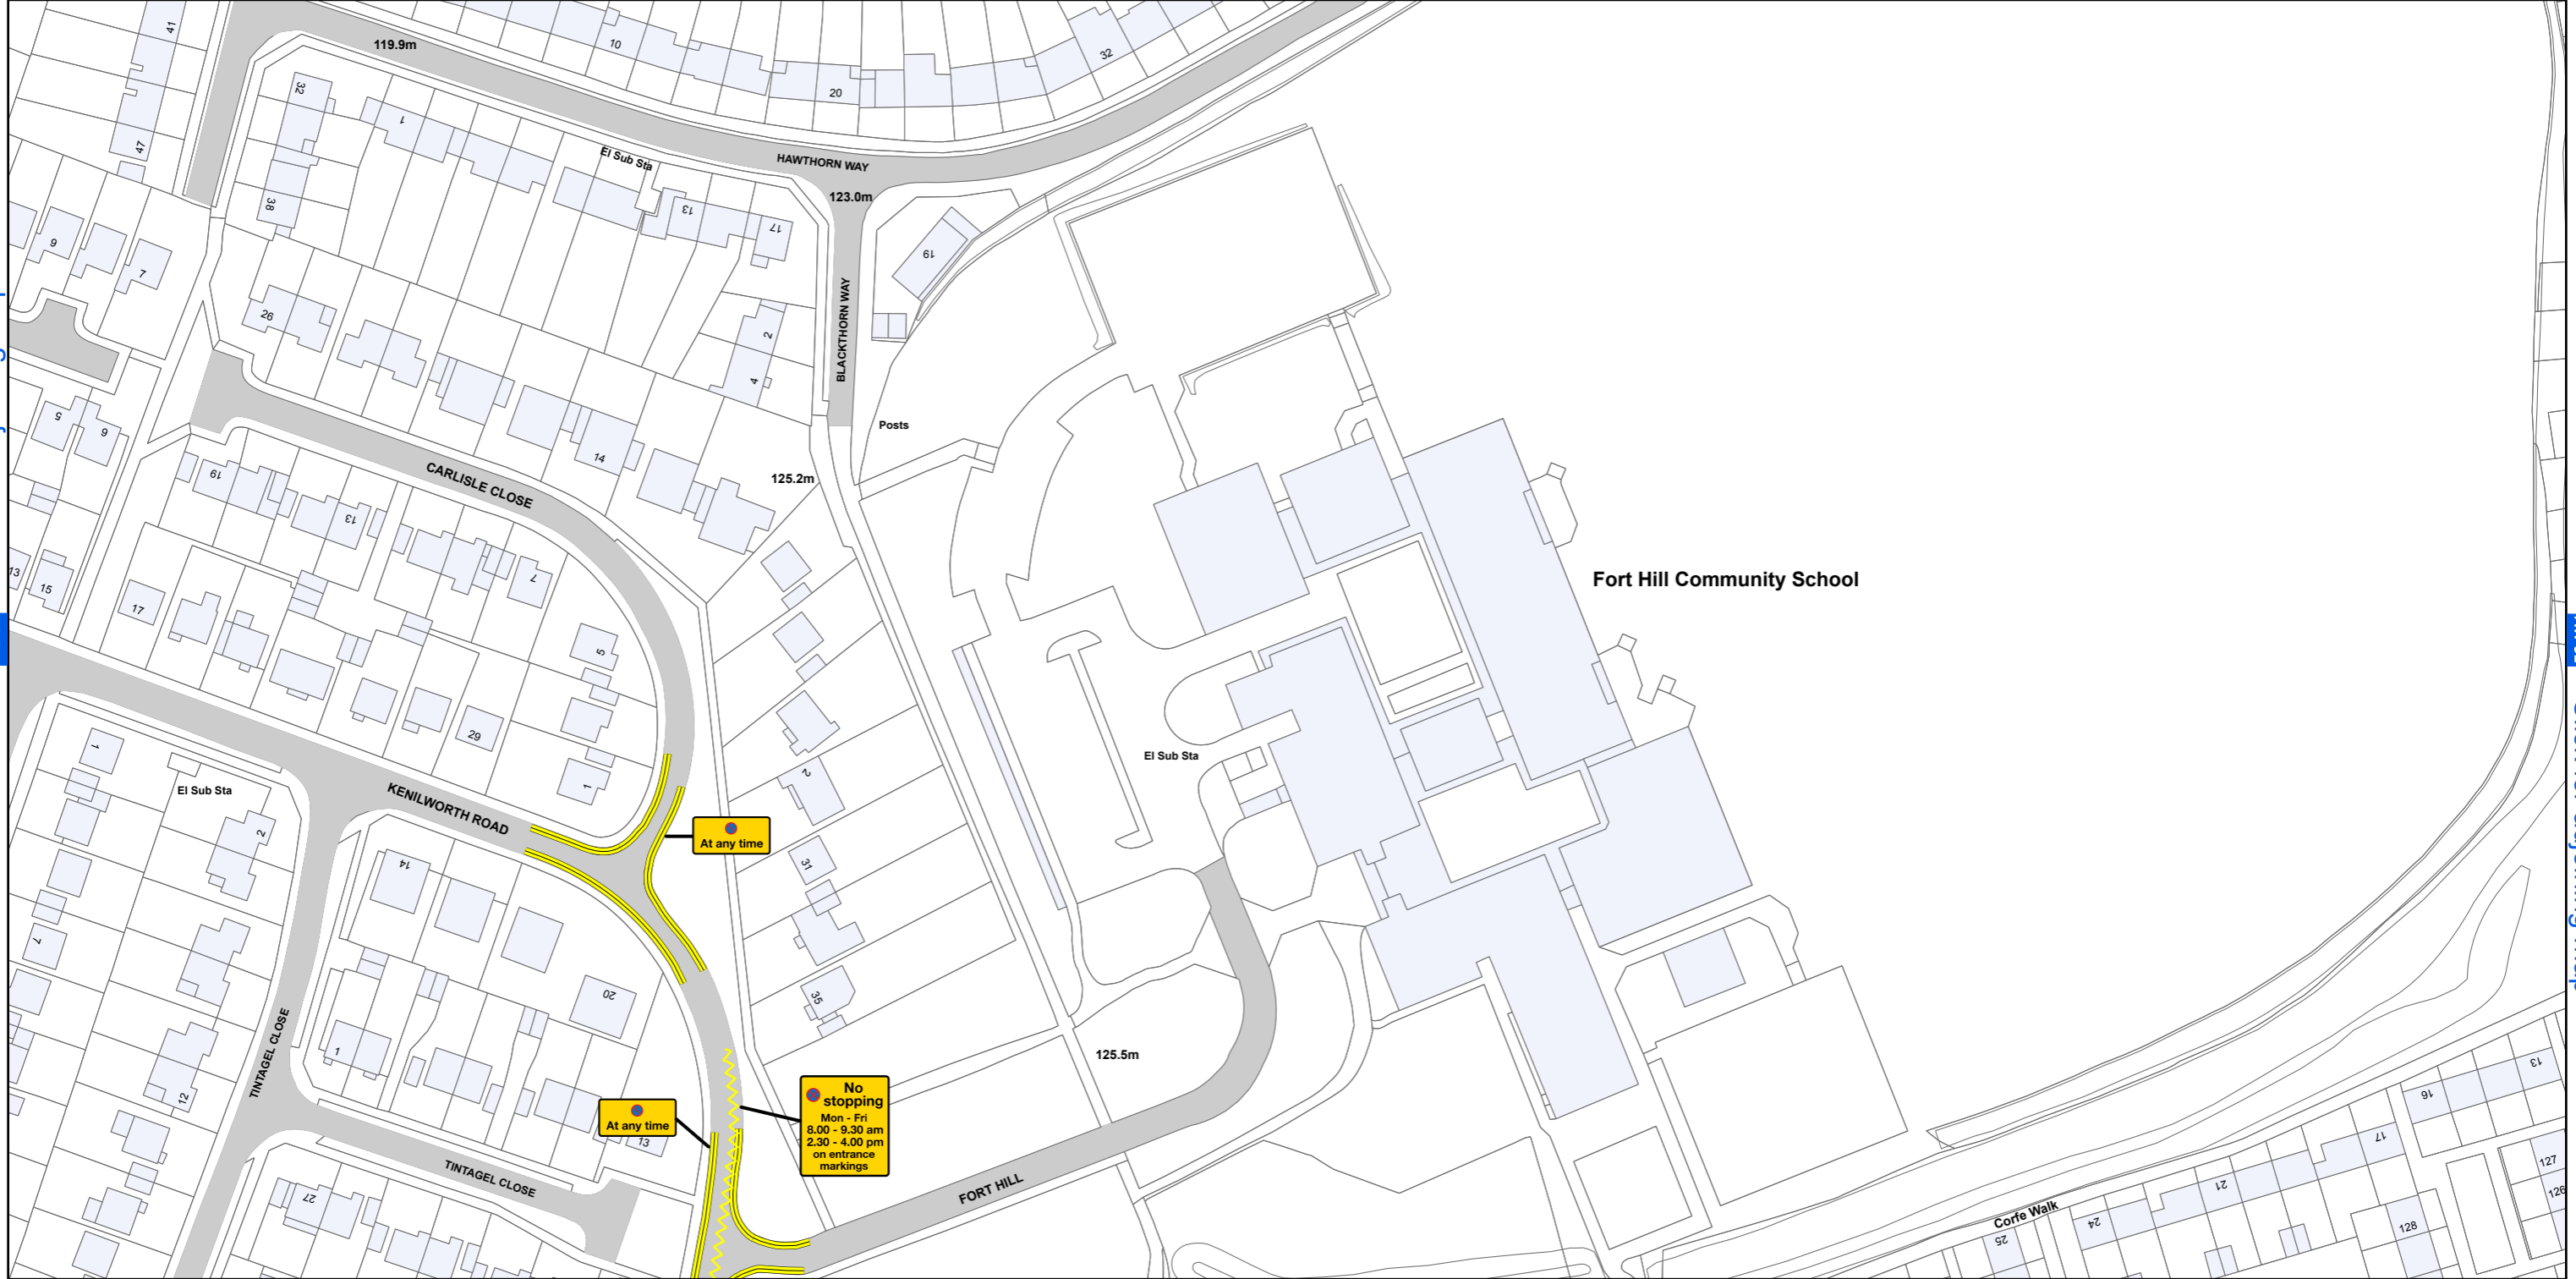

# AREA CODE: AV 51

SHEET REVISION NUMBER - 0

SHEET ACTIVE FROM - 14 April 2018

[AV 50](#) Click for adjoining map

[AU 51](#) Click for adjoining map

[AW 51](#) Click for adjoining map

[AV 52](#) Click for adjoining map

SCALE - 1:1,250 @ A3

Basingstoke and Deane Borough Council  
(Prohibition and Restriction of Waiting and Loading  
and Parking Places) (Consolidation) Order 2018

**Basingstoke  
and Deane**

Basingstoke and Deane Borough Council  
Civic Offices  
London Road  
Basingstoke  
Hampshire  
RG21 4AH

© Crown copyright and database rights 2018 Ordnance Survey LA100019356

Produced by JL Mapping Services Ltd