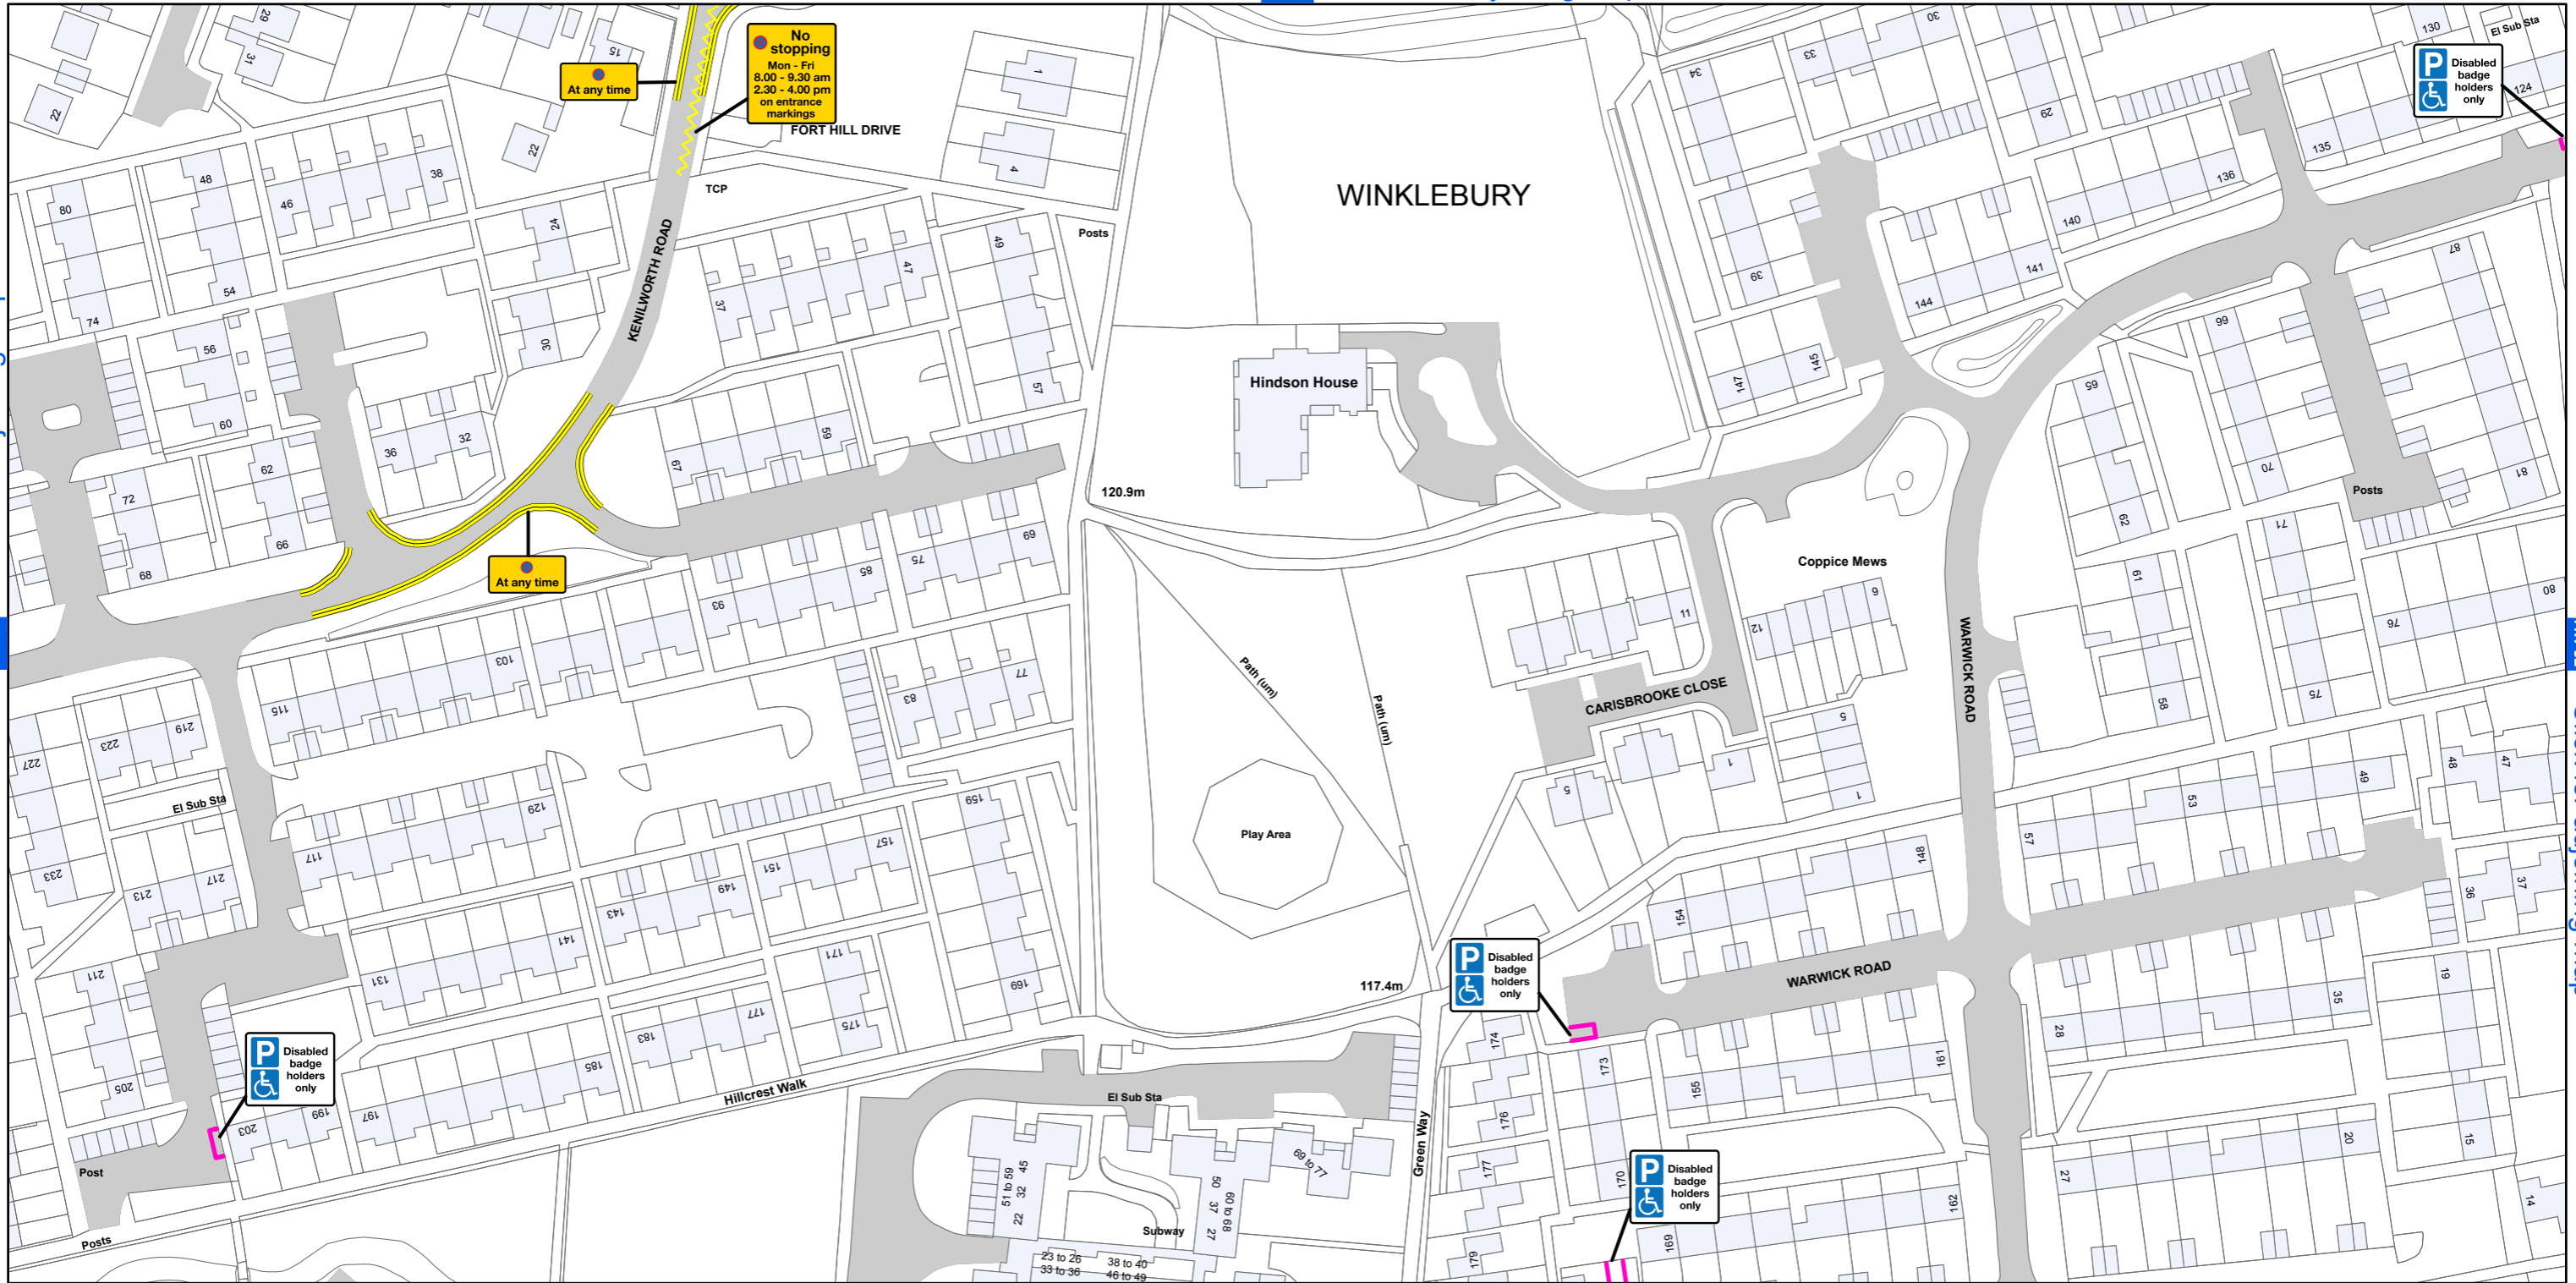

# AREA CODE: AV 52

SHEET REVISION NUMBER - 0

SHEET ACTIVE FROM - 14 April 2018

[AV 51](#) Click for adjoining map

[Click for adjoining map](#)

[Click for adjoining map](#)

[AV 53](#) Click for adjoining map

SCALE - 1:1,250 @ A3

Basingstoke and Deane Borough Council  
(Prohibition and Restriction of Waiting and Loading  
and Parking Places) (Consolidation) Order 2018