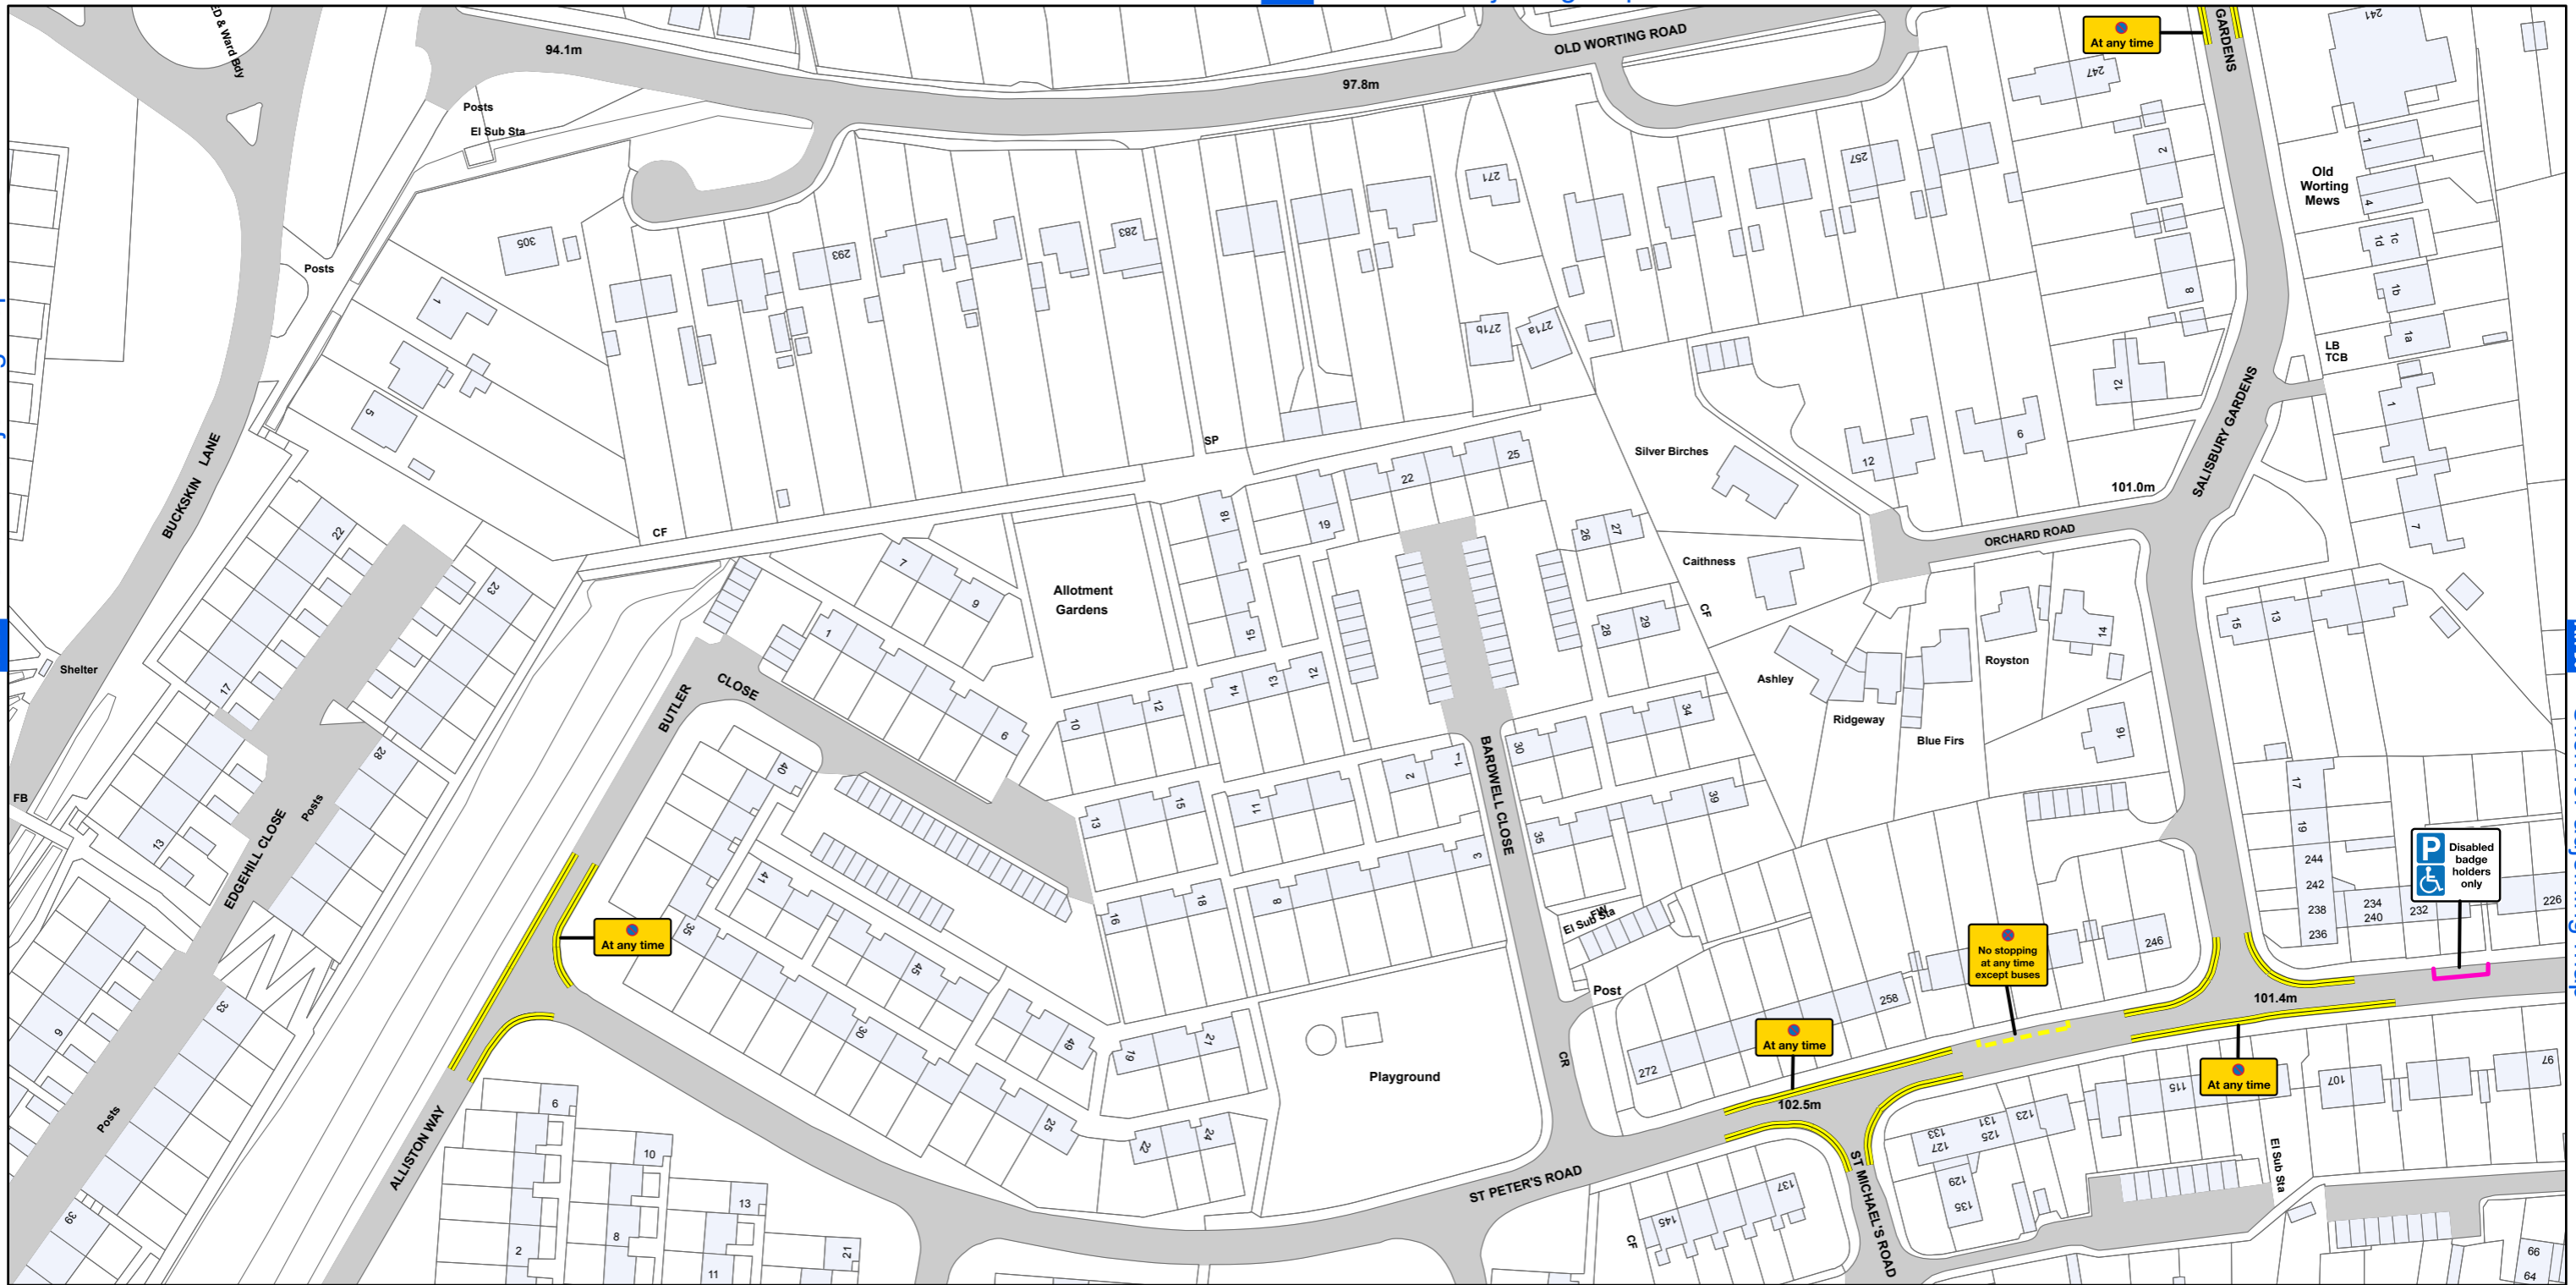

AREA CODE: AV 56

SHEET REVISION NUMBER - 0

SHEET ACTIVE FROM - 14 April 2018

[AV 55](#) Click for adjoining map

[AU 56](#) Click for adjoining map

[AW 56](#) Click for adjoining map

[AV 57](#) Click for adjoining map

SCALE - 1:1,250 @ A3

Basingstoke and Deane Borough Council
(Prohibition and Restriction of Waiting and Loading
and Parking Places) (Consolidation) Order 2018

**Basingstoke
and Deane**

Basingstoke and Deane Borough Council
Civic Offices
London Road
Basingstoke
Hampshire
RG21 4AH

© Crown copyright and database rights 2018 Ordnance Survey LA100019356

Produced by JL Mapping Services Ltd