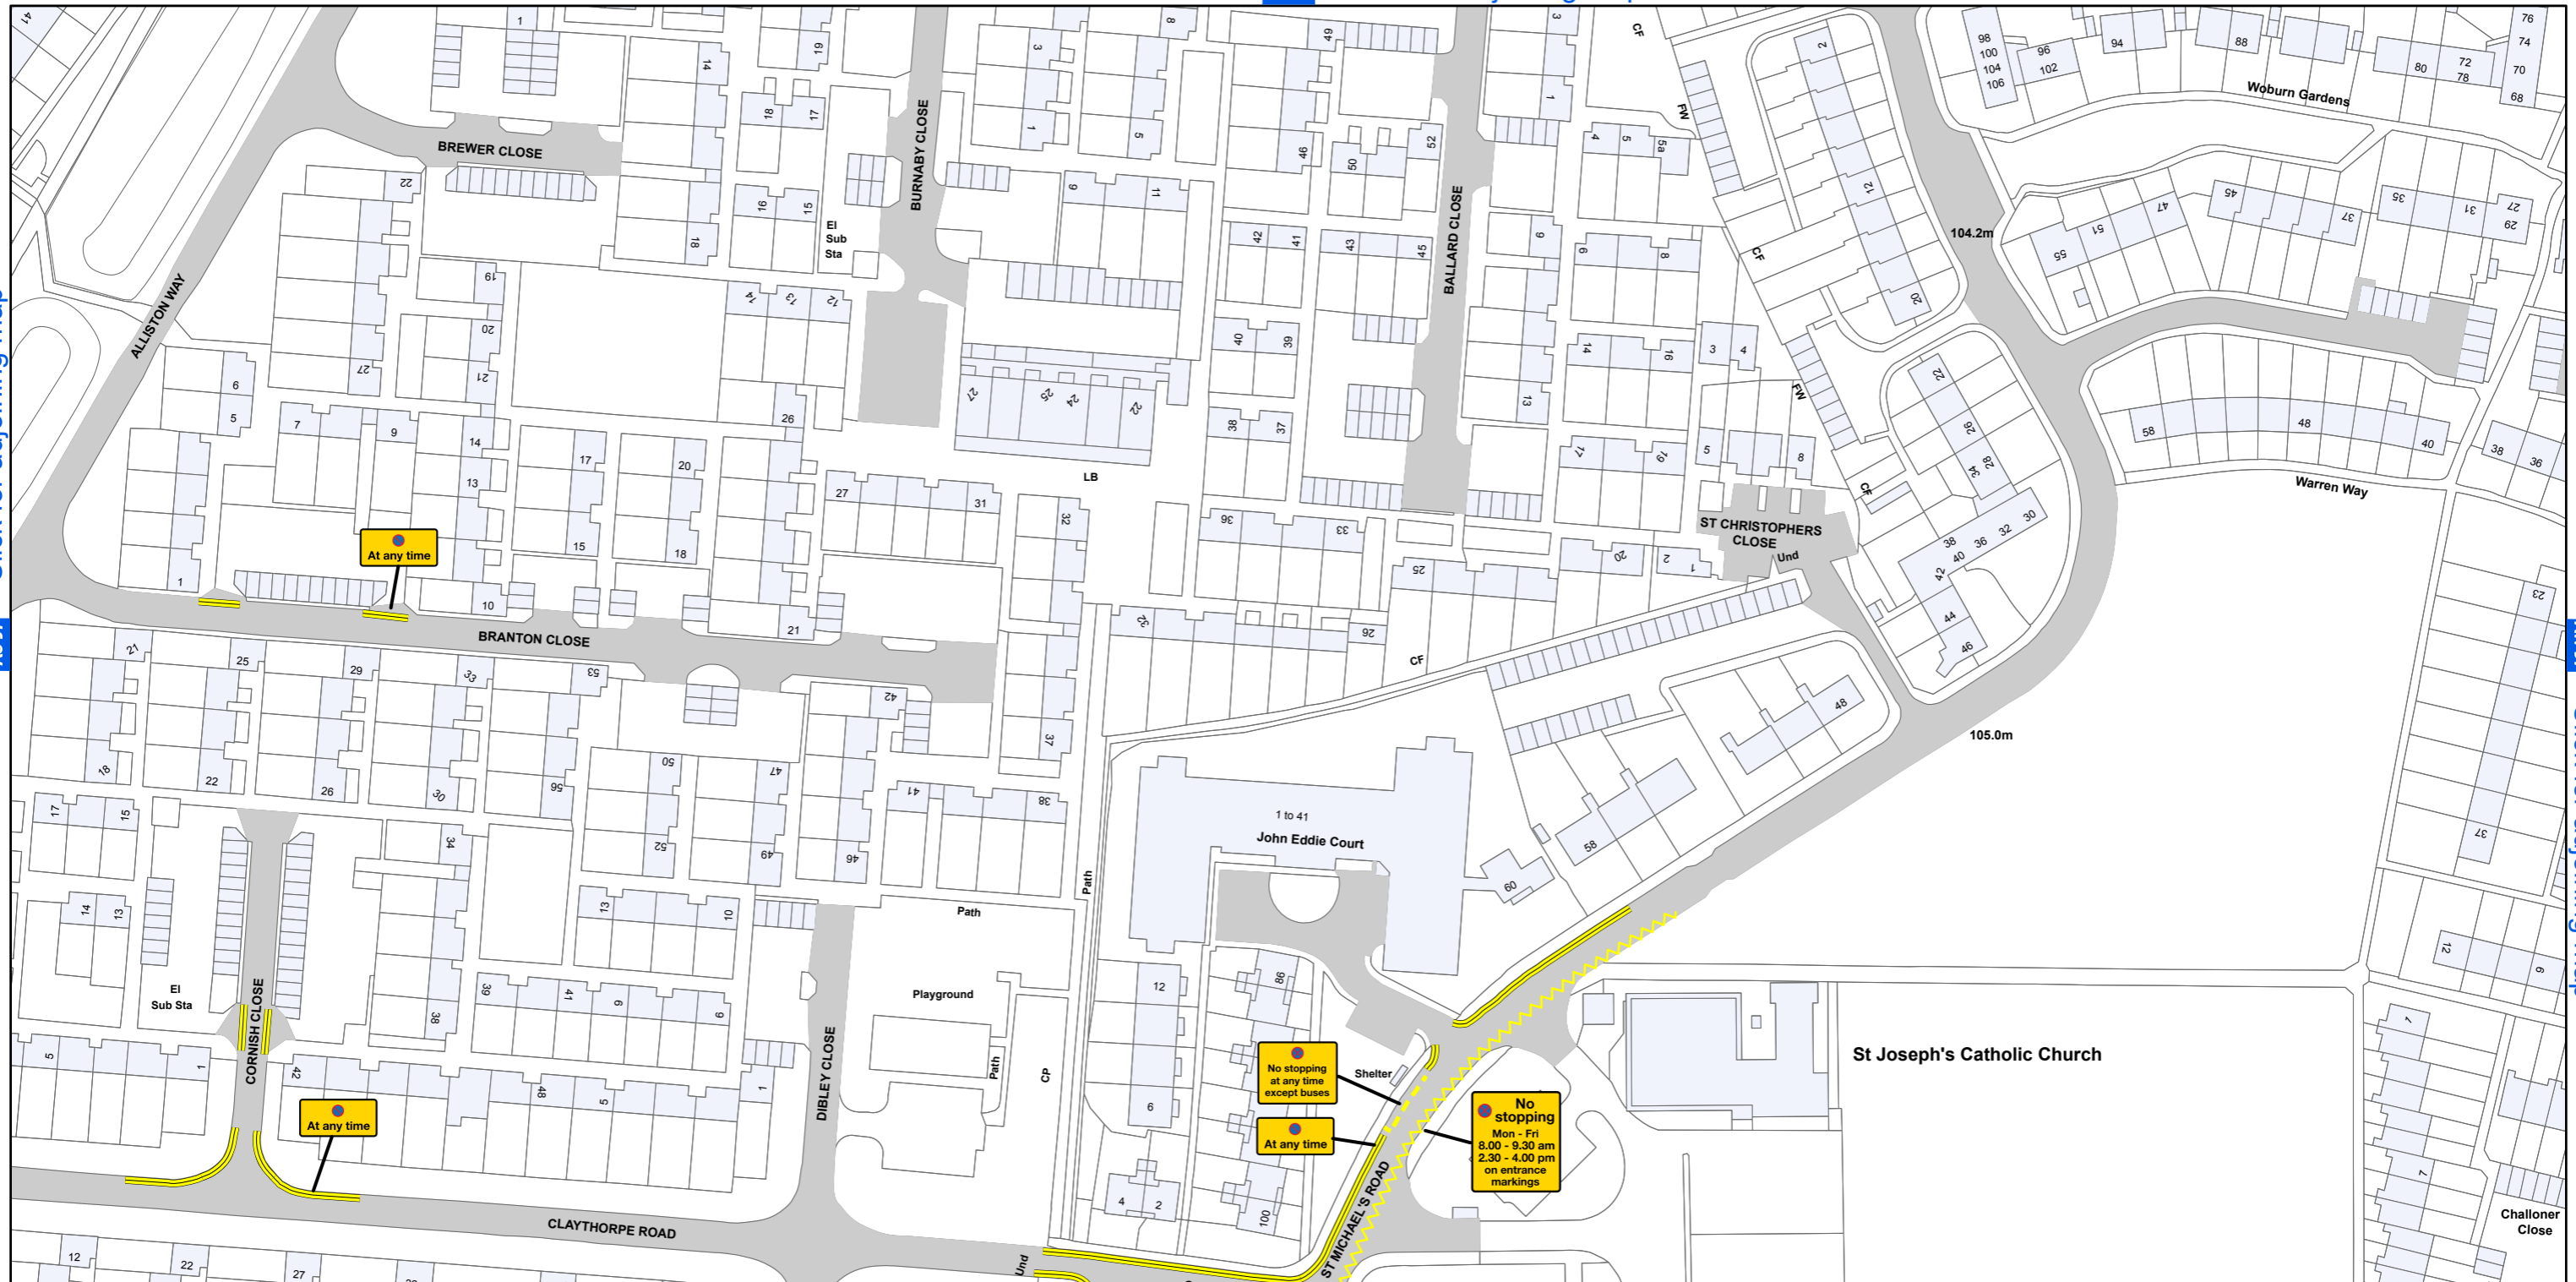

# AREA CODE: AV 57

SHEET REVISION NUMBER - 0

SHEET ACTIVE FROM - 14 April 2018

[AV 56](#) Click for adjoining map

[AU 57](#) Click for adjoining map

[AW 57](#) Click for adjoining map

[AV 58](#) Click for adjoining map

SCALE - 1:1,250 @ A3

Basingstoke and Deane Borough Council  
(Prohibition and Restriction of Waiting and Loading  
and Parking Places) (Consolidation) Order 2018

Basingstoke  
and Deane

Basingstoke and Deane Borough Council  
Civic Offices  
London Road  
Basingstoke  
Hampshire  
RG21 4AH

© Crown copyright and database rights 2018 Ordnance Survey LA100019356

Produced by JL Mapping Services Ltd