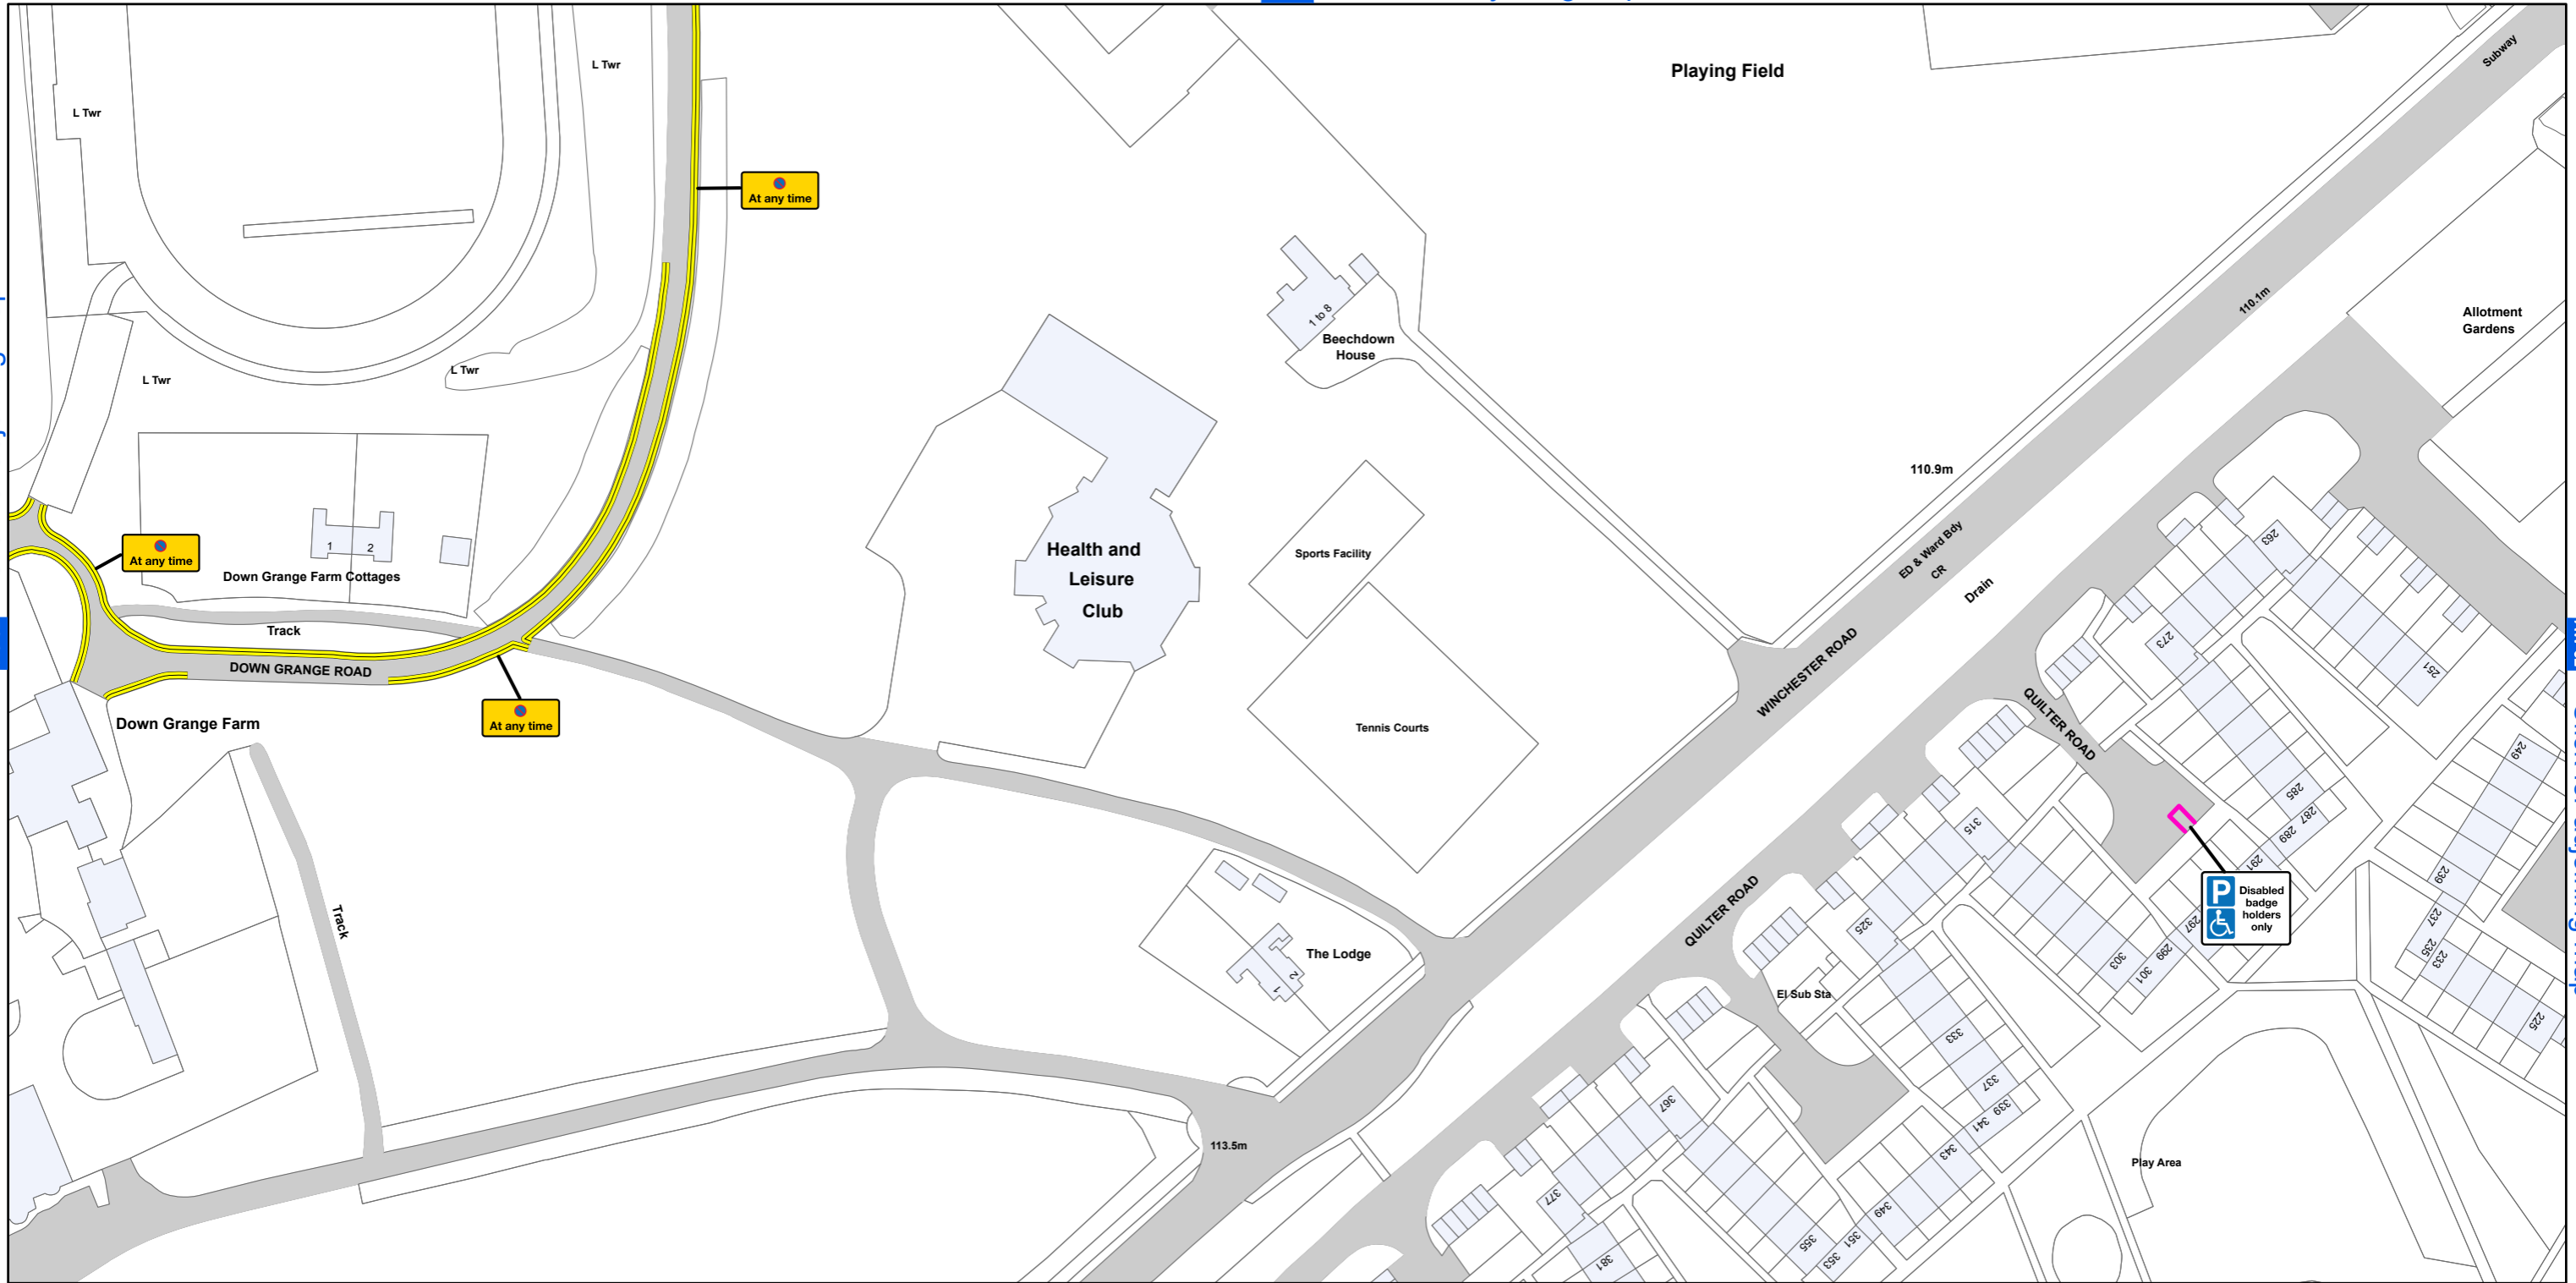

AREA CODE: AV 62

SHEET REVISION NUMBER - 0

SHEET ACTIVE FROM - 14 April 2018

[AV 61](#) Click for adjoining map

[Click for adjoining map](#)

[Click for adjoining map](#)

[AV 63](#) Click for adjoining map

SCALE - 1:1,250 @ A3

Basingstoke and Deane Borough Council
(Prohibition and Restriction of Waiting and Loading
and Parking Places) (Consolidation) Order 2018

Basingstoke and Deane

Basingstoke and Deane Borough Council
Civic Offices
London Road
Basingstoke
Hampshire
RG21 4AH

© Crown copyright and database rights 2018 Ordnance Survey LA100019356

Produced by JL Mapping Services Ltd