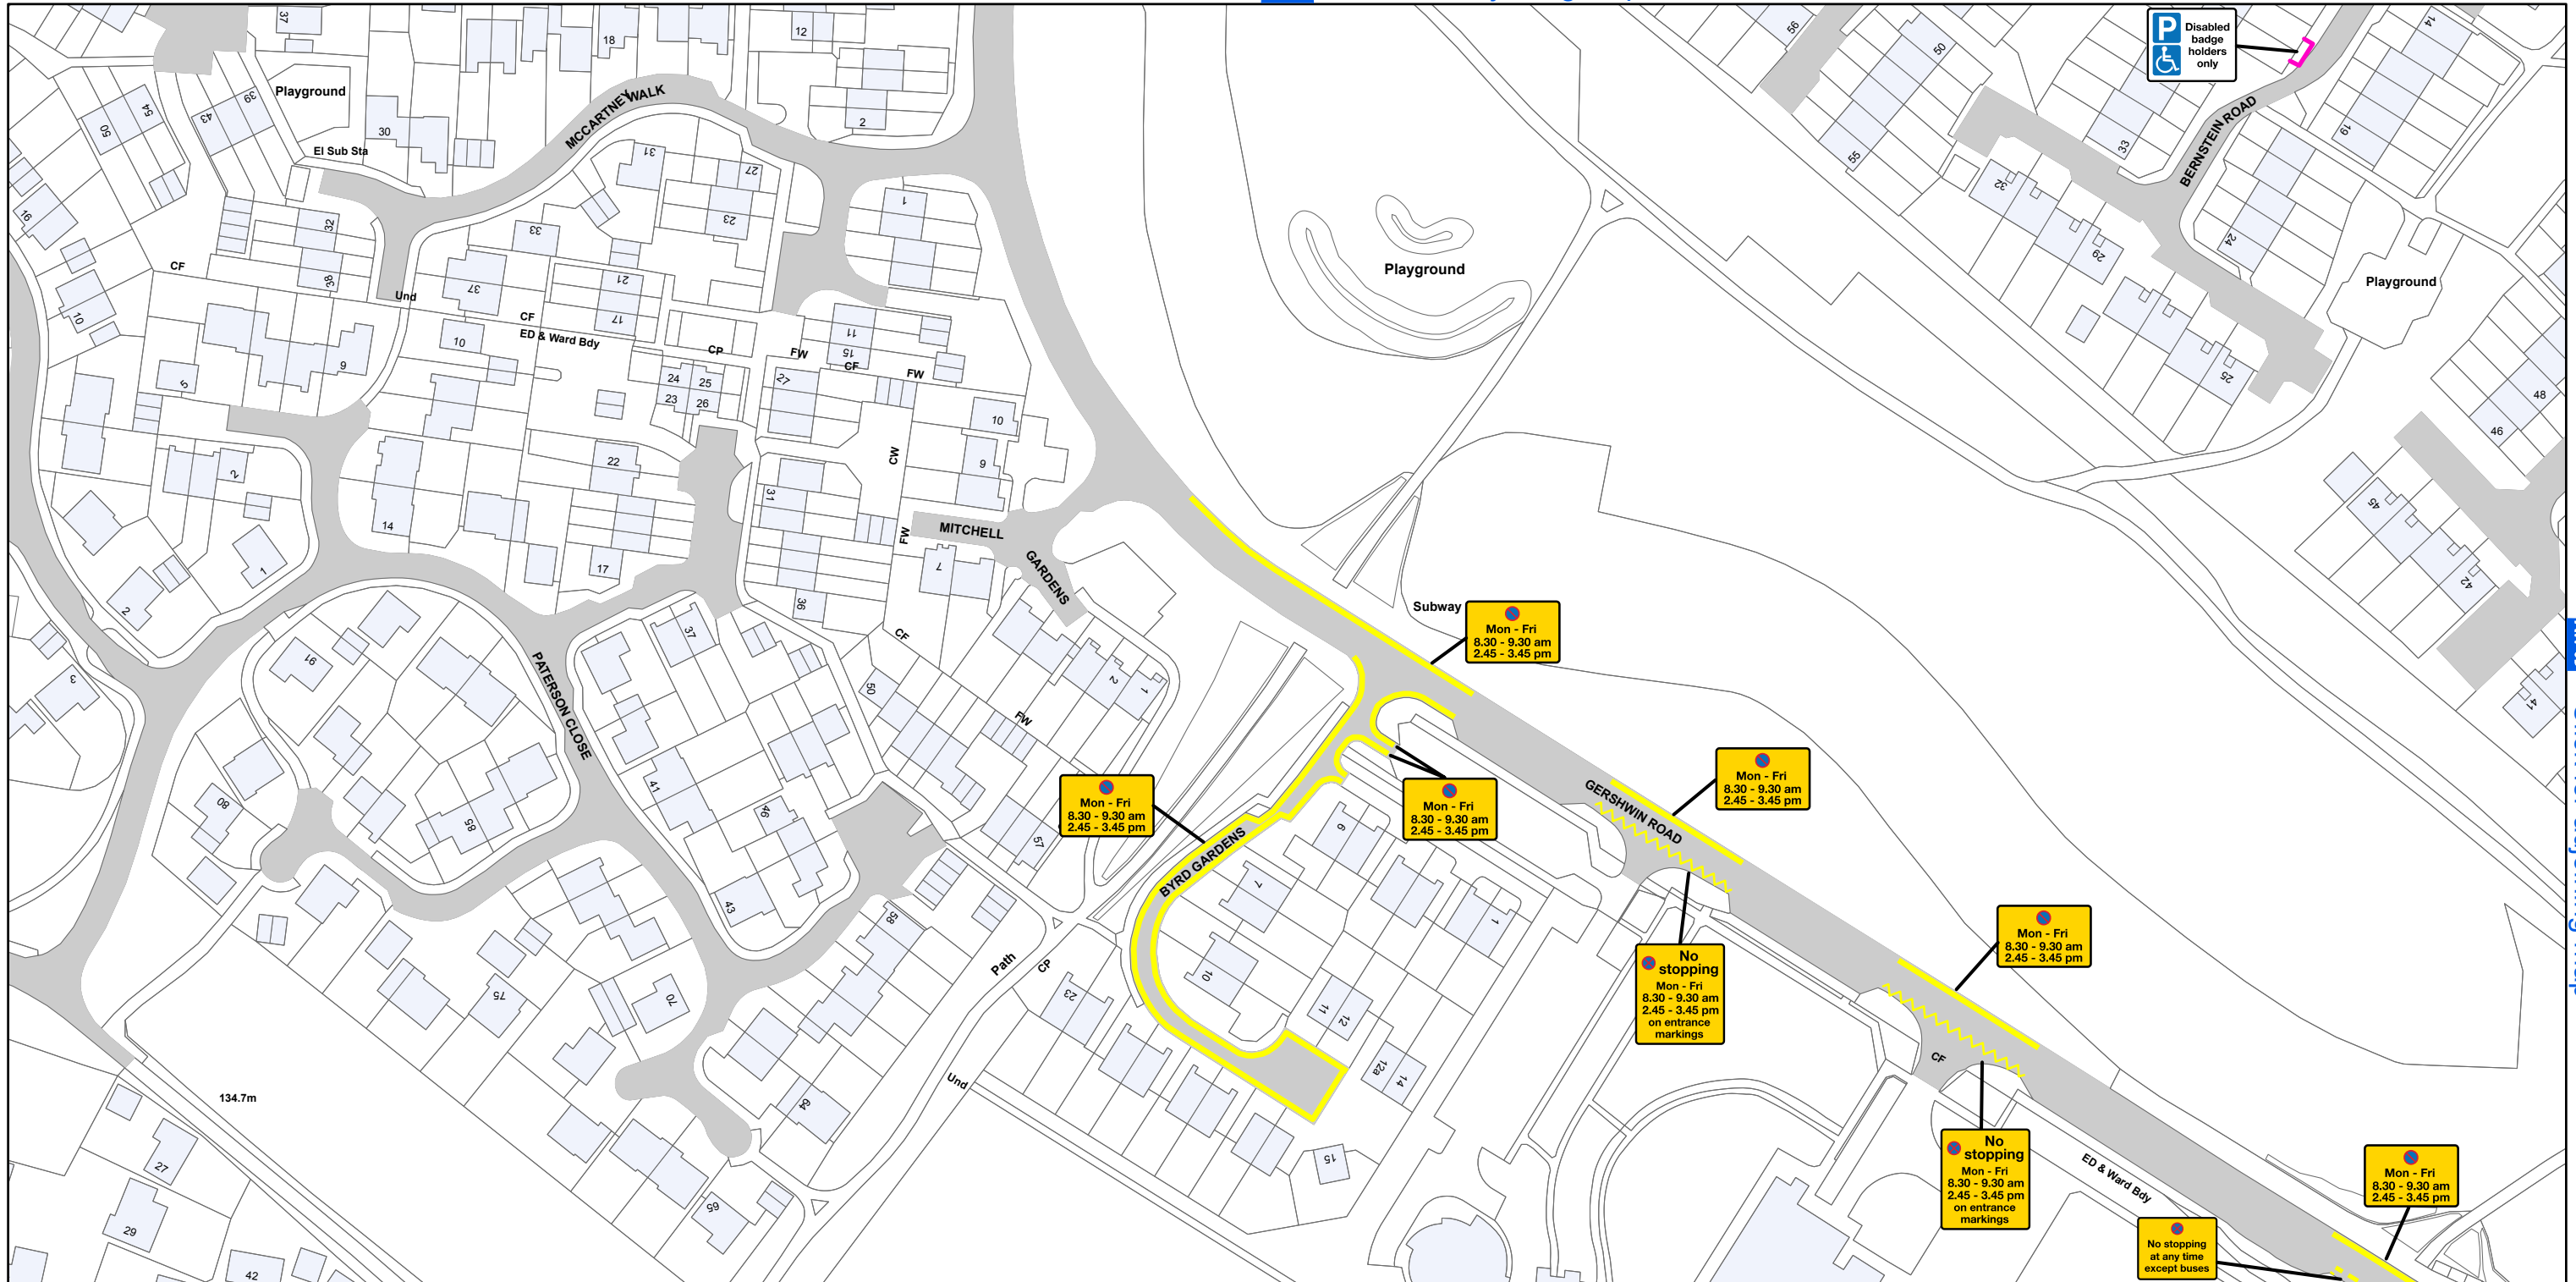

AREA CODE: AV 65

[AV 64](#) Click for adjoining map

[AV 65](#) Click for adjoining map

[AV 66](#) Click for adjoining map

SCALE - 1:1,250 @ A3

Basingstoke and Deane Borough Council
(Prohibition and Restriction of Waiting and Loading
and Parking Places) (Consolidation) Order 2018