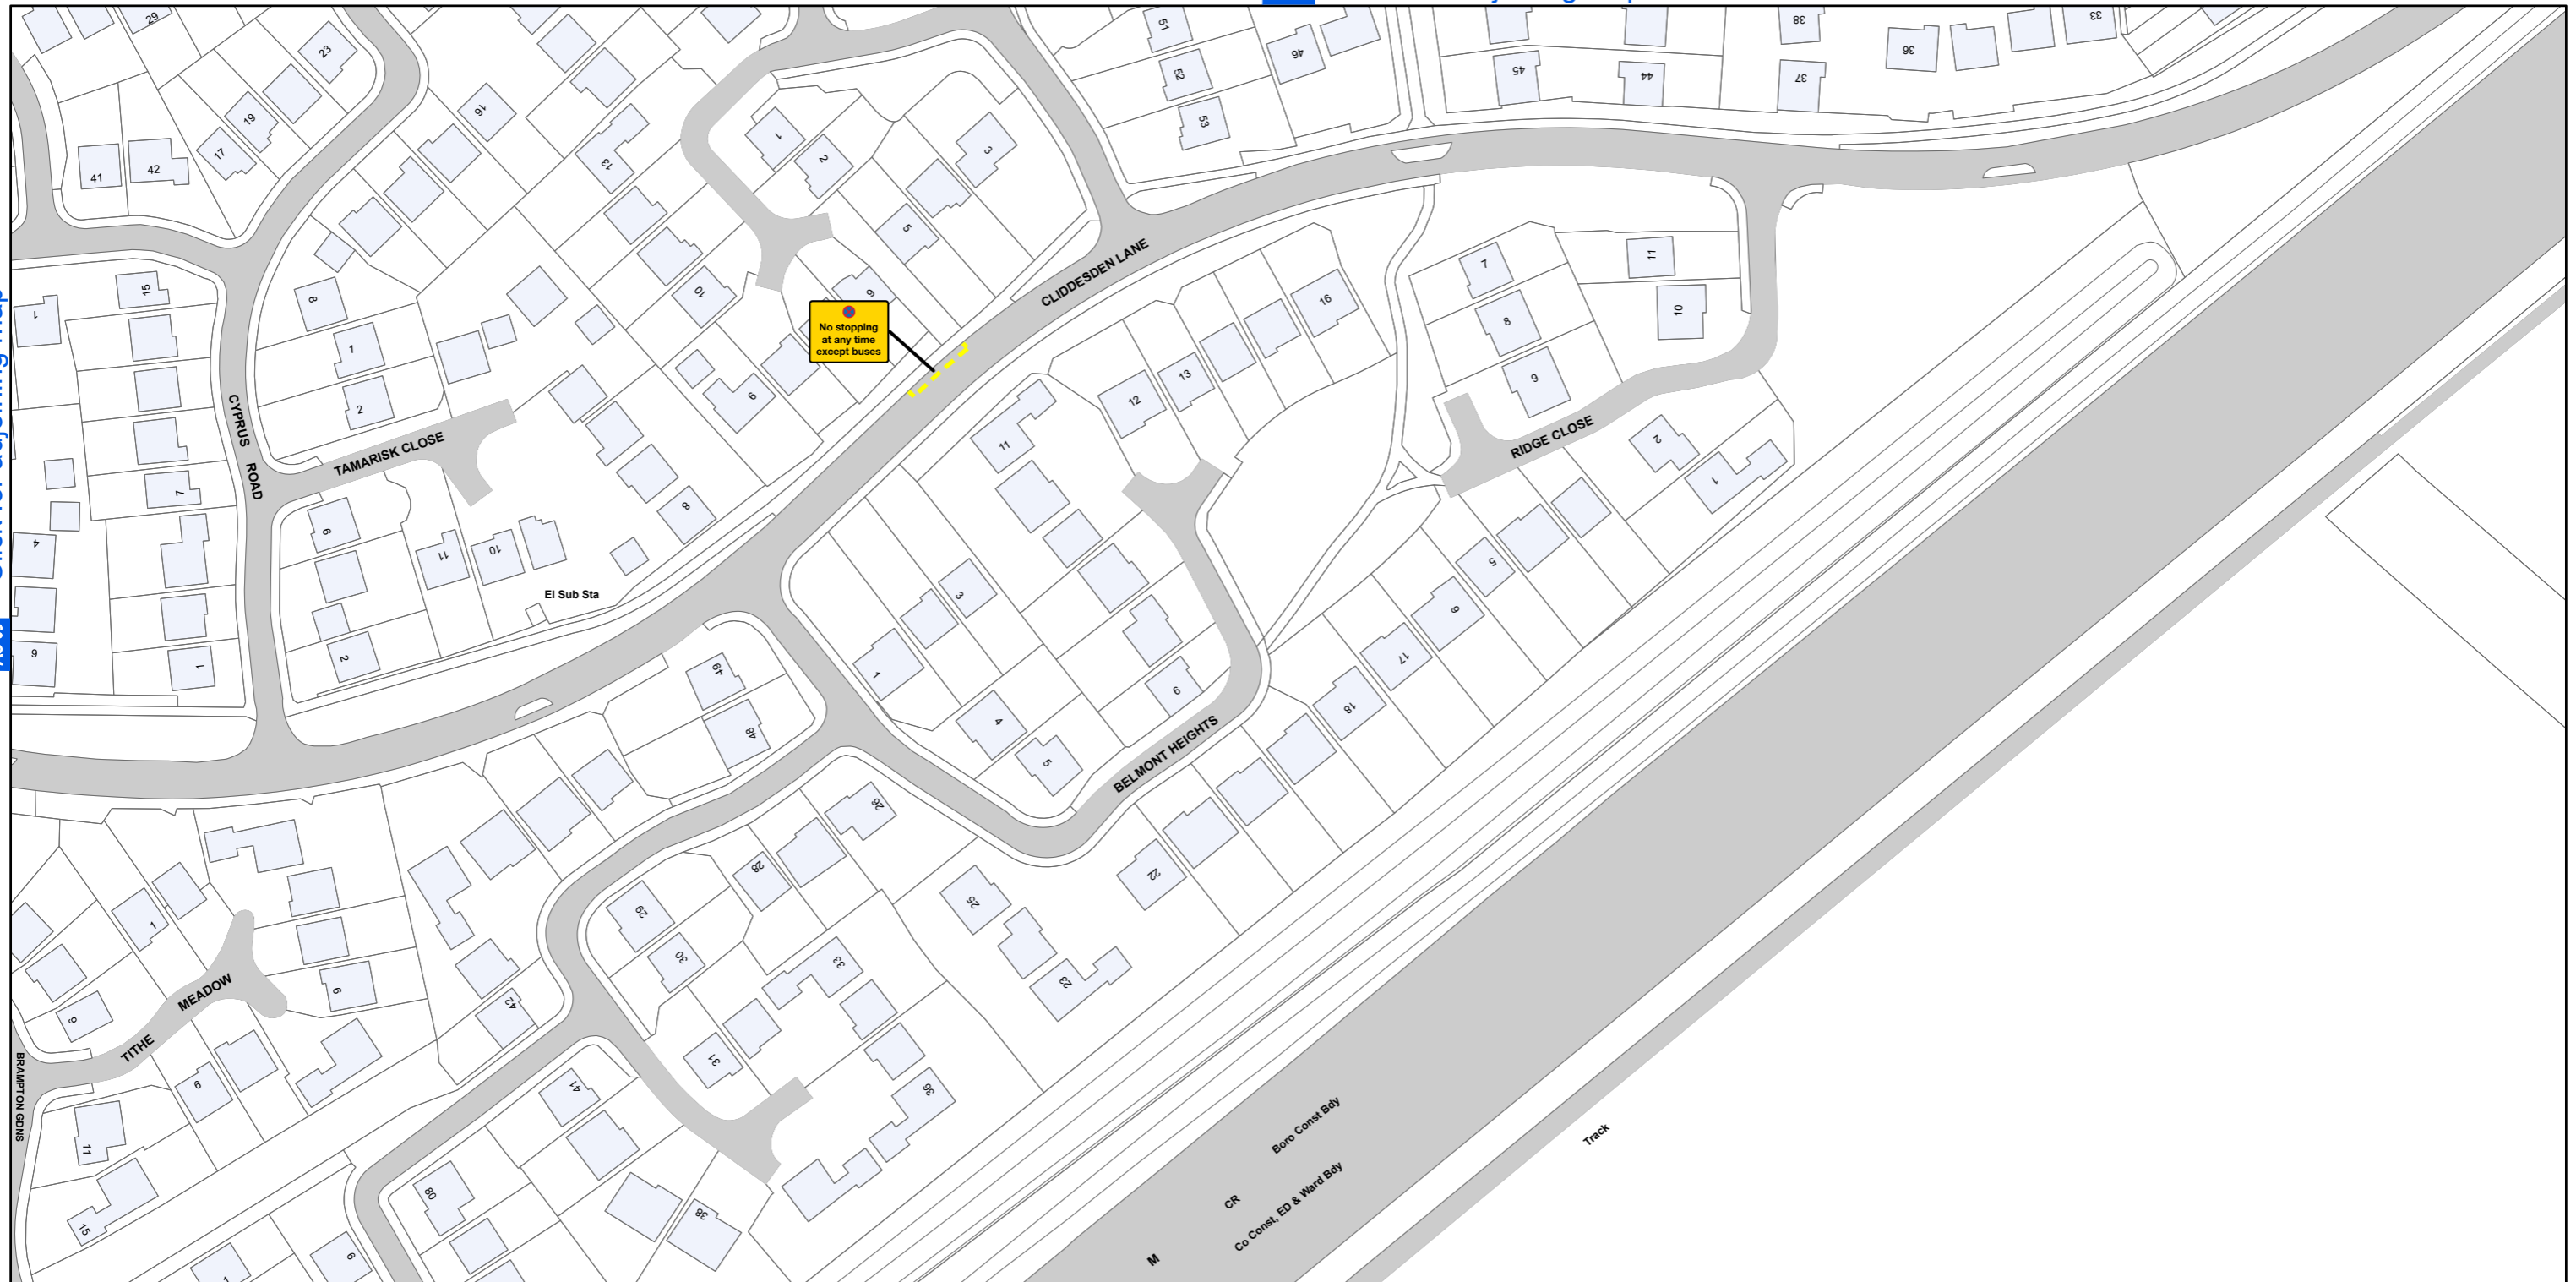

AREA CODE: AV 69

SHEET REVISION NUMBER - 0

SHEET ACTIVE FROM - 14 April 2018

[AV 68](#) [Click for adjoining map](#)

[AU 69](#) [Click for adjoining map](#)

SCALE - 1:1,250 @ A3

Basingstoke and Deane Borough Council
(Prohibition and Restriction of Waiting and Loading
and Parking Places) (Consolidation) Order 2018

Basingstoke
and Deane

Basingstoke and Deane Borough Council
Civic Offices
London Road
Basingstoke
Hampshire
RG21 4AH

© Crown copyright and database rights 2018 Ordnance Survey LA100019356

Produced by JL Mapping Services Ltd