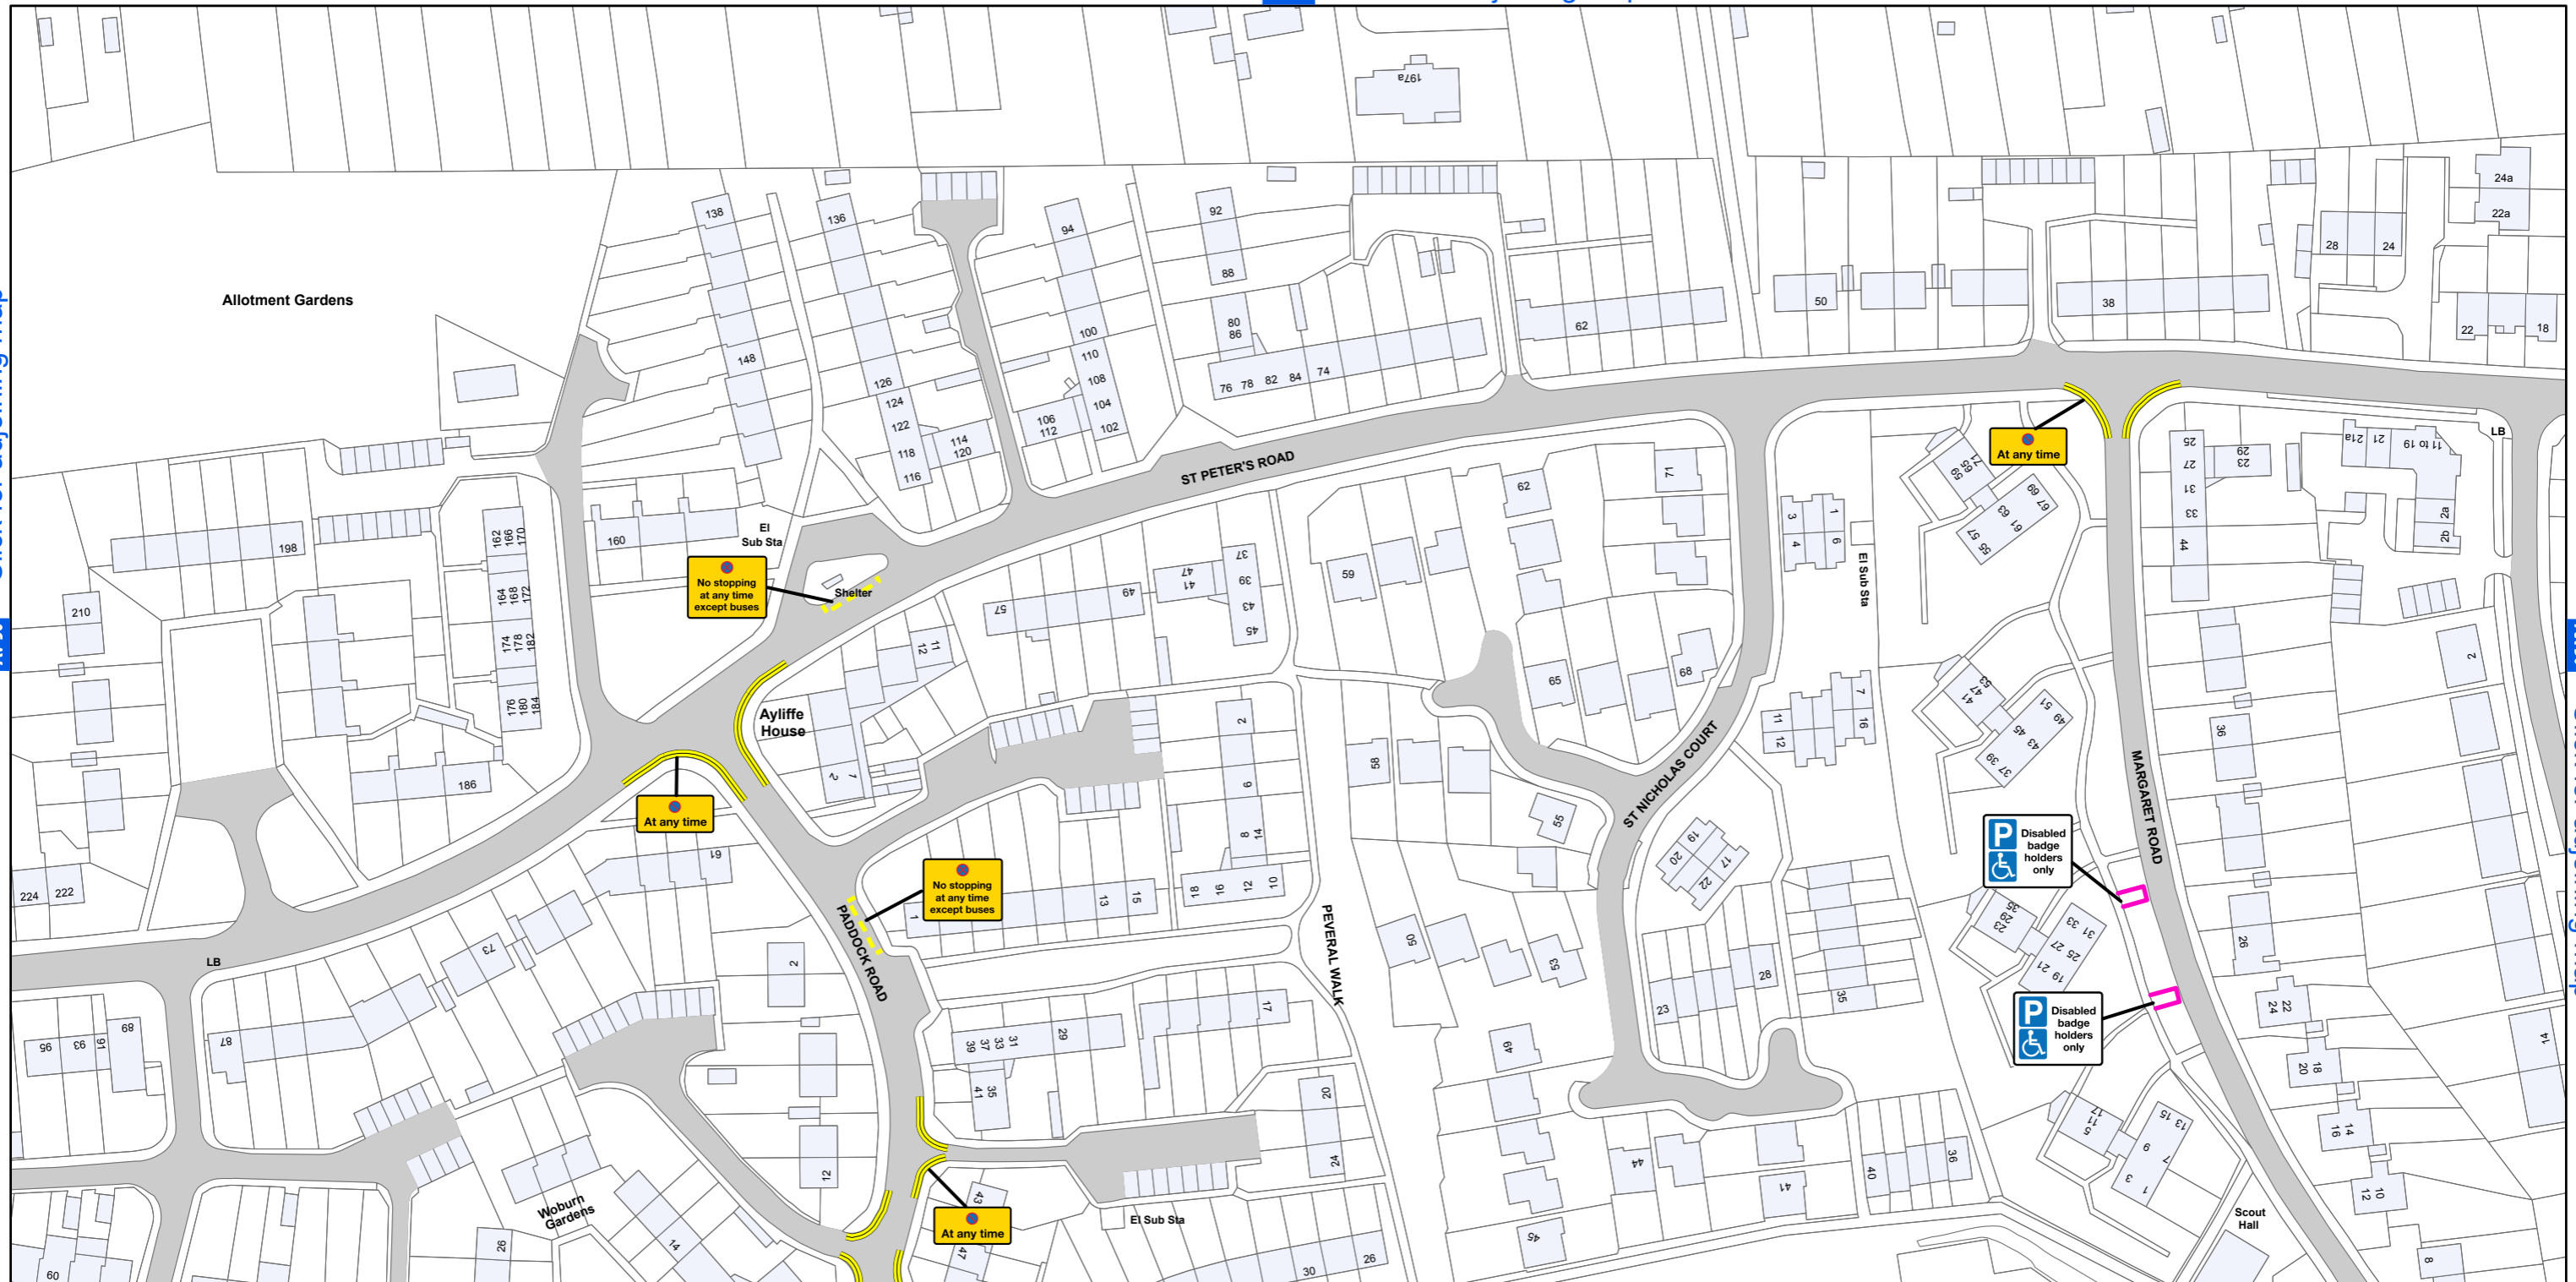

AREA CODE: AW 56

SHEET REVISION NUMBER - 0

SHEET ACTIVE FROM - 14 April 2018

[AW 55](#) Click for adjoining map

[AV 56](#) Click for adjoining map

[AW 57](#) Click for adjoining map

[AW 57](#) Click for adjoining map

SCALE - 1:1,250 @ A3

Basingstoke and Deane Borough Council
(Prohibition and Restriction of Waiting and Loading
and Parking Places) (Consolidation) Order 2018

Basingstoke and Deane

Basingstoke and Deane Borough Council
Civic Offices
London Road
Basingstoke
Hampshire
RG21 4AH

© Crown copyright and database rights 2018 Ordnance Survey LA100019356

Produced by JL Mapping Services Ltd