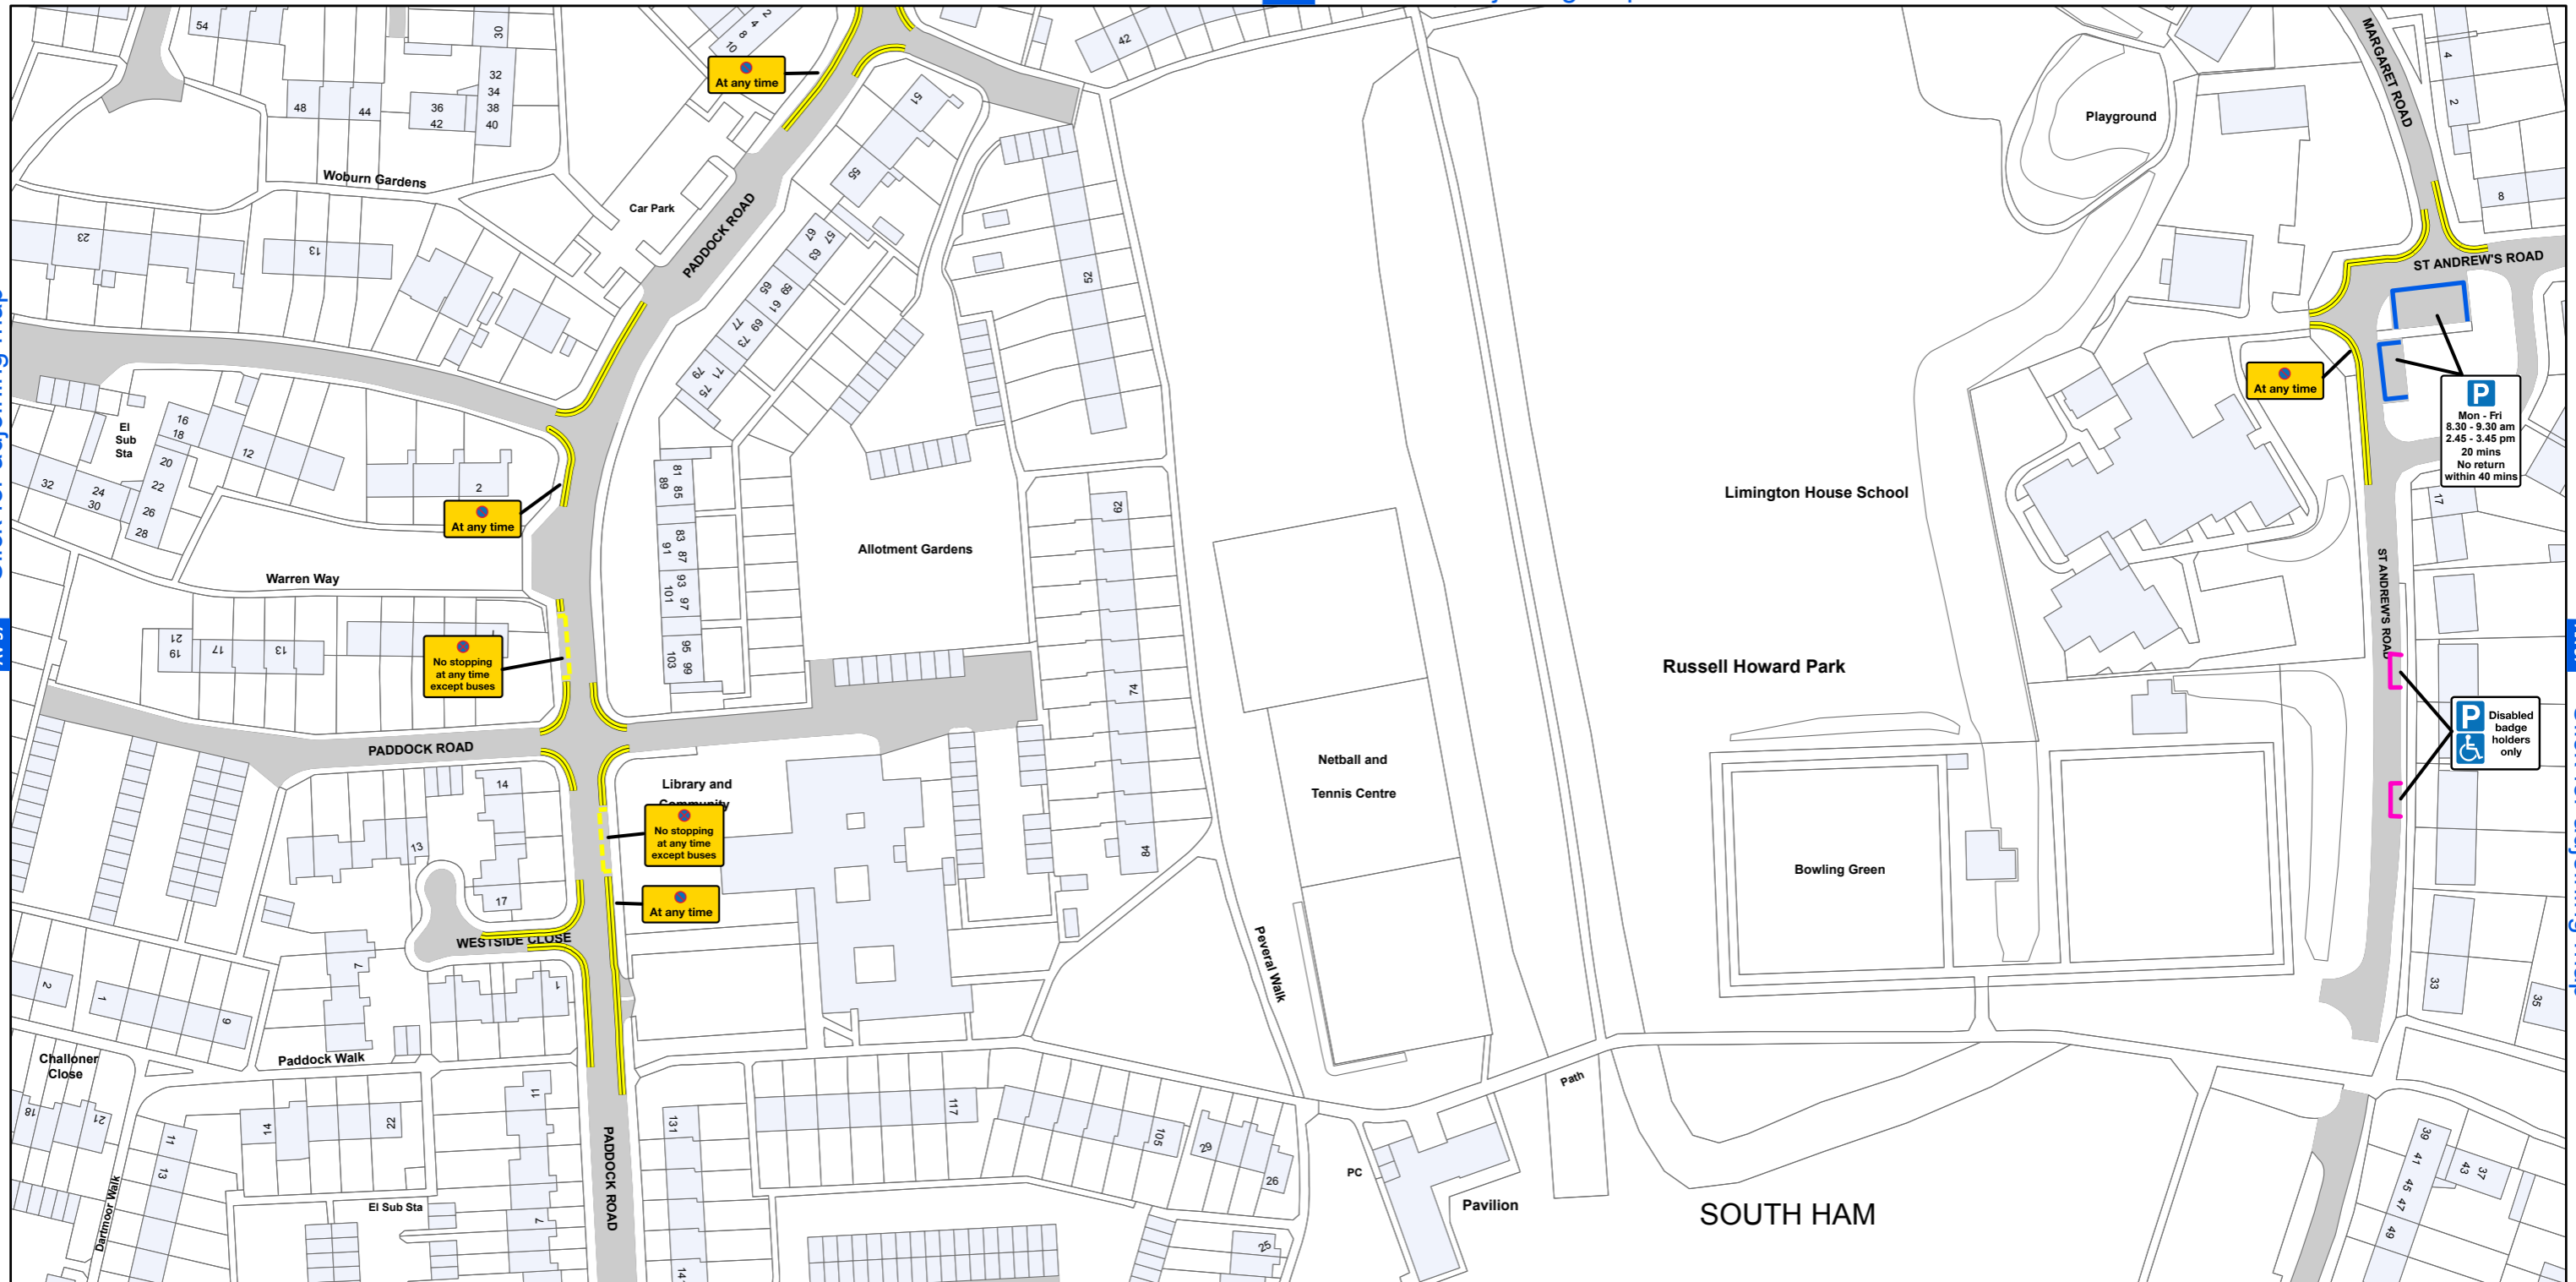

AREA CODE: AW 57

[AW 56](#) Click for adjoining map

[AV 57](#) Click for adjoining map

[AX 57](#) Click for adjoining map

[AW 58](#) Click for adjoining map

SCALE - 1:1,250 @ A3

Basingstoke and Deane Borough Council
(Prohibition and Restriction of Waiting and Loading
and Parking Places) (Consolidation) Order 2018