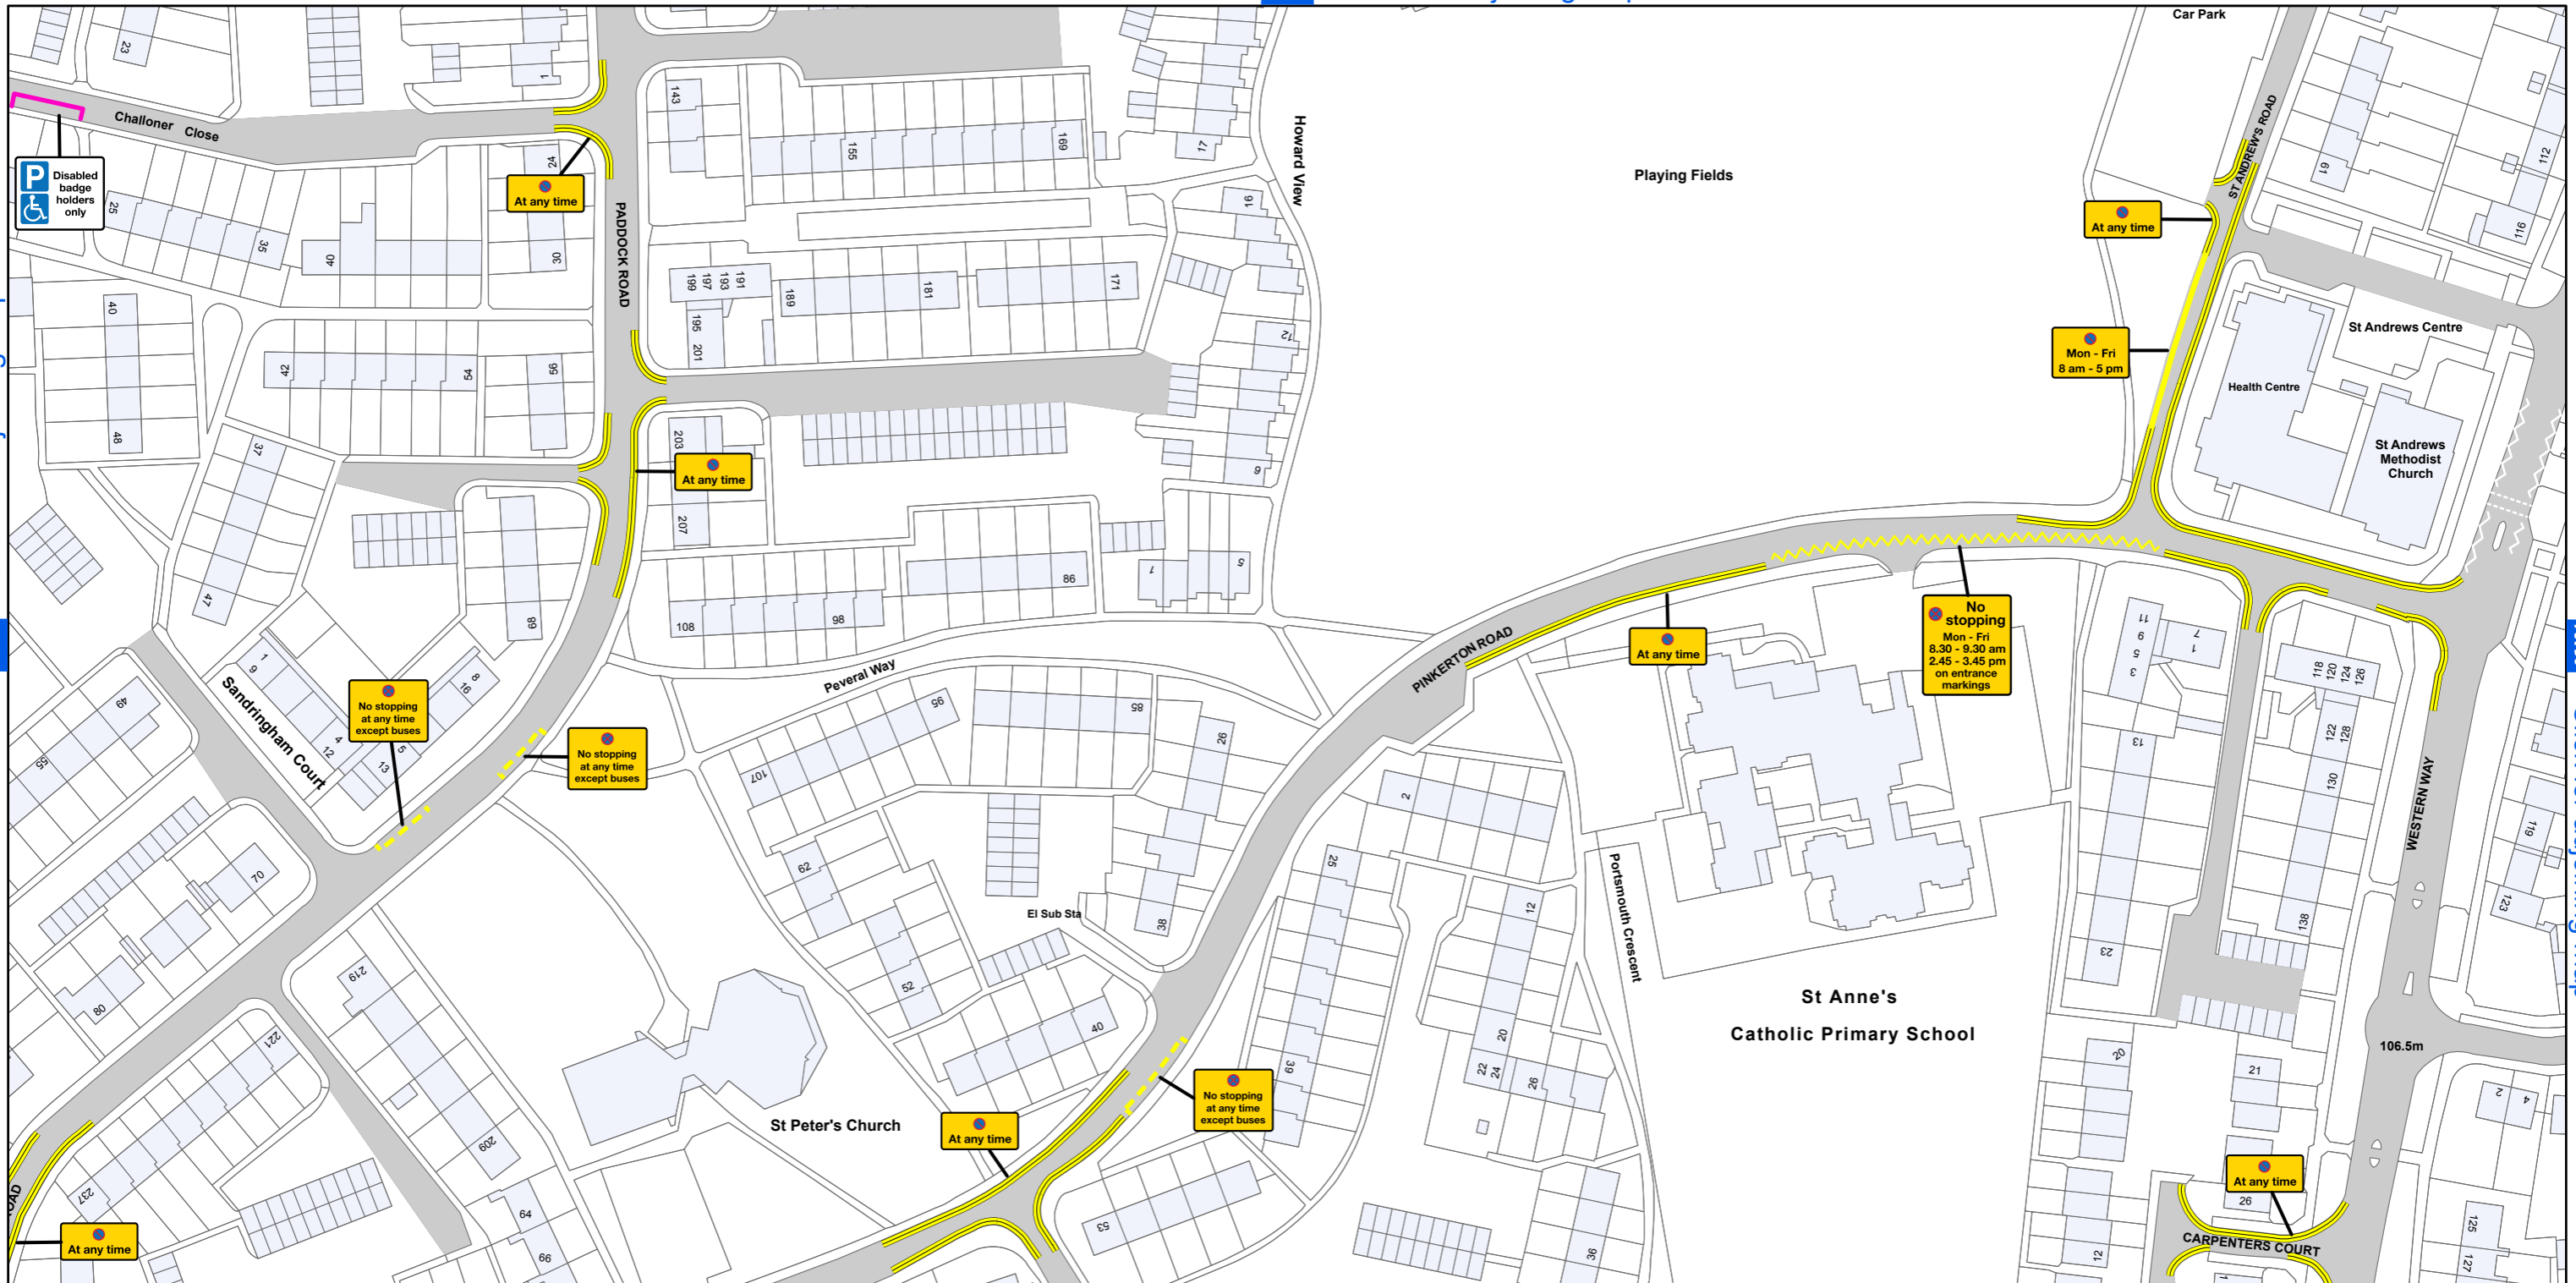

AREA CODE: AW 58

SHEET REVISION NUMBER - 0

SHEET ACTIVE FROM - 14 April 2018

[AW 57](#) Click for adjoining map

[AV 58](#) Click for adjoining map

[AX 58](#) Click for adjoining map

[AW 59](#) Click for adjoining map

SCALE - 1:1,250 @ A3

Basingstoke and Deane Borough Council
(Prohibition and Restriction of Waiting and Loading
and Parking Places) (Consolidation) Order 2018

Basingstoke and Deane

Basingstoke and Deane Borough Council
Civic Offices
London Road
Basingstoke
Hampshire
RG21 4AH

© Crown copyright and database rights 2018 Ordnance Survey LA100019356

Produced by JL Mapping Services Ltd