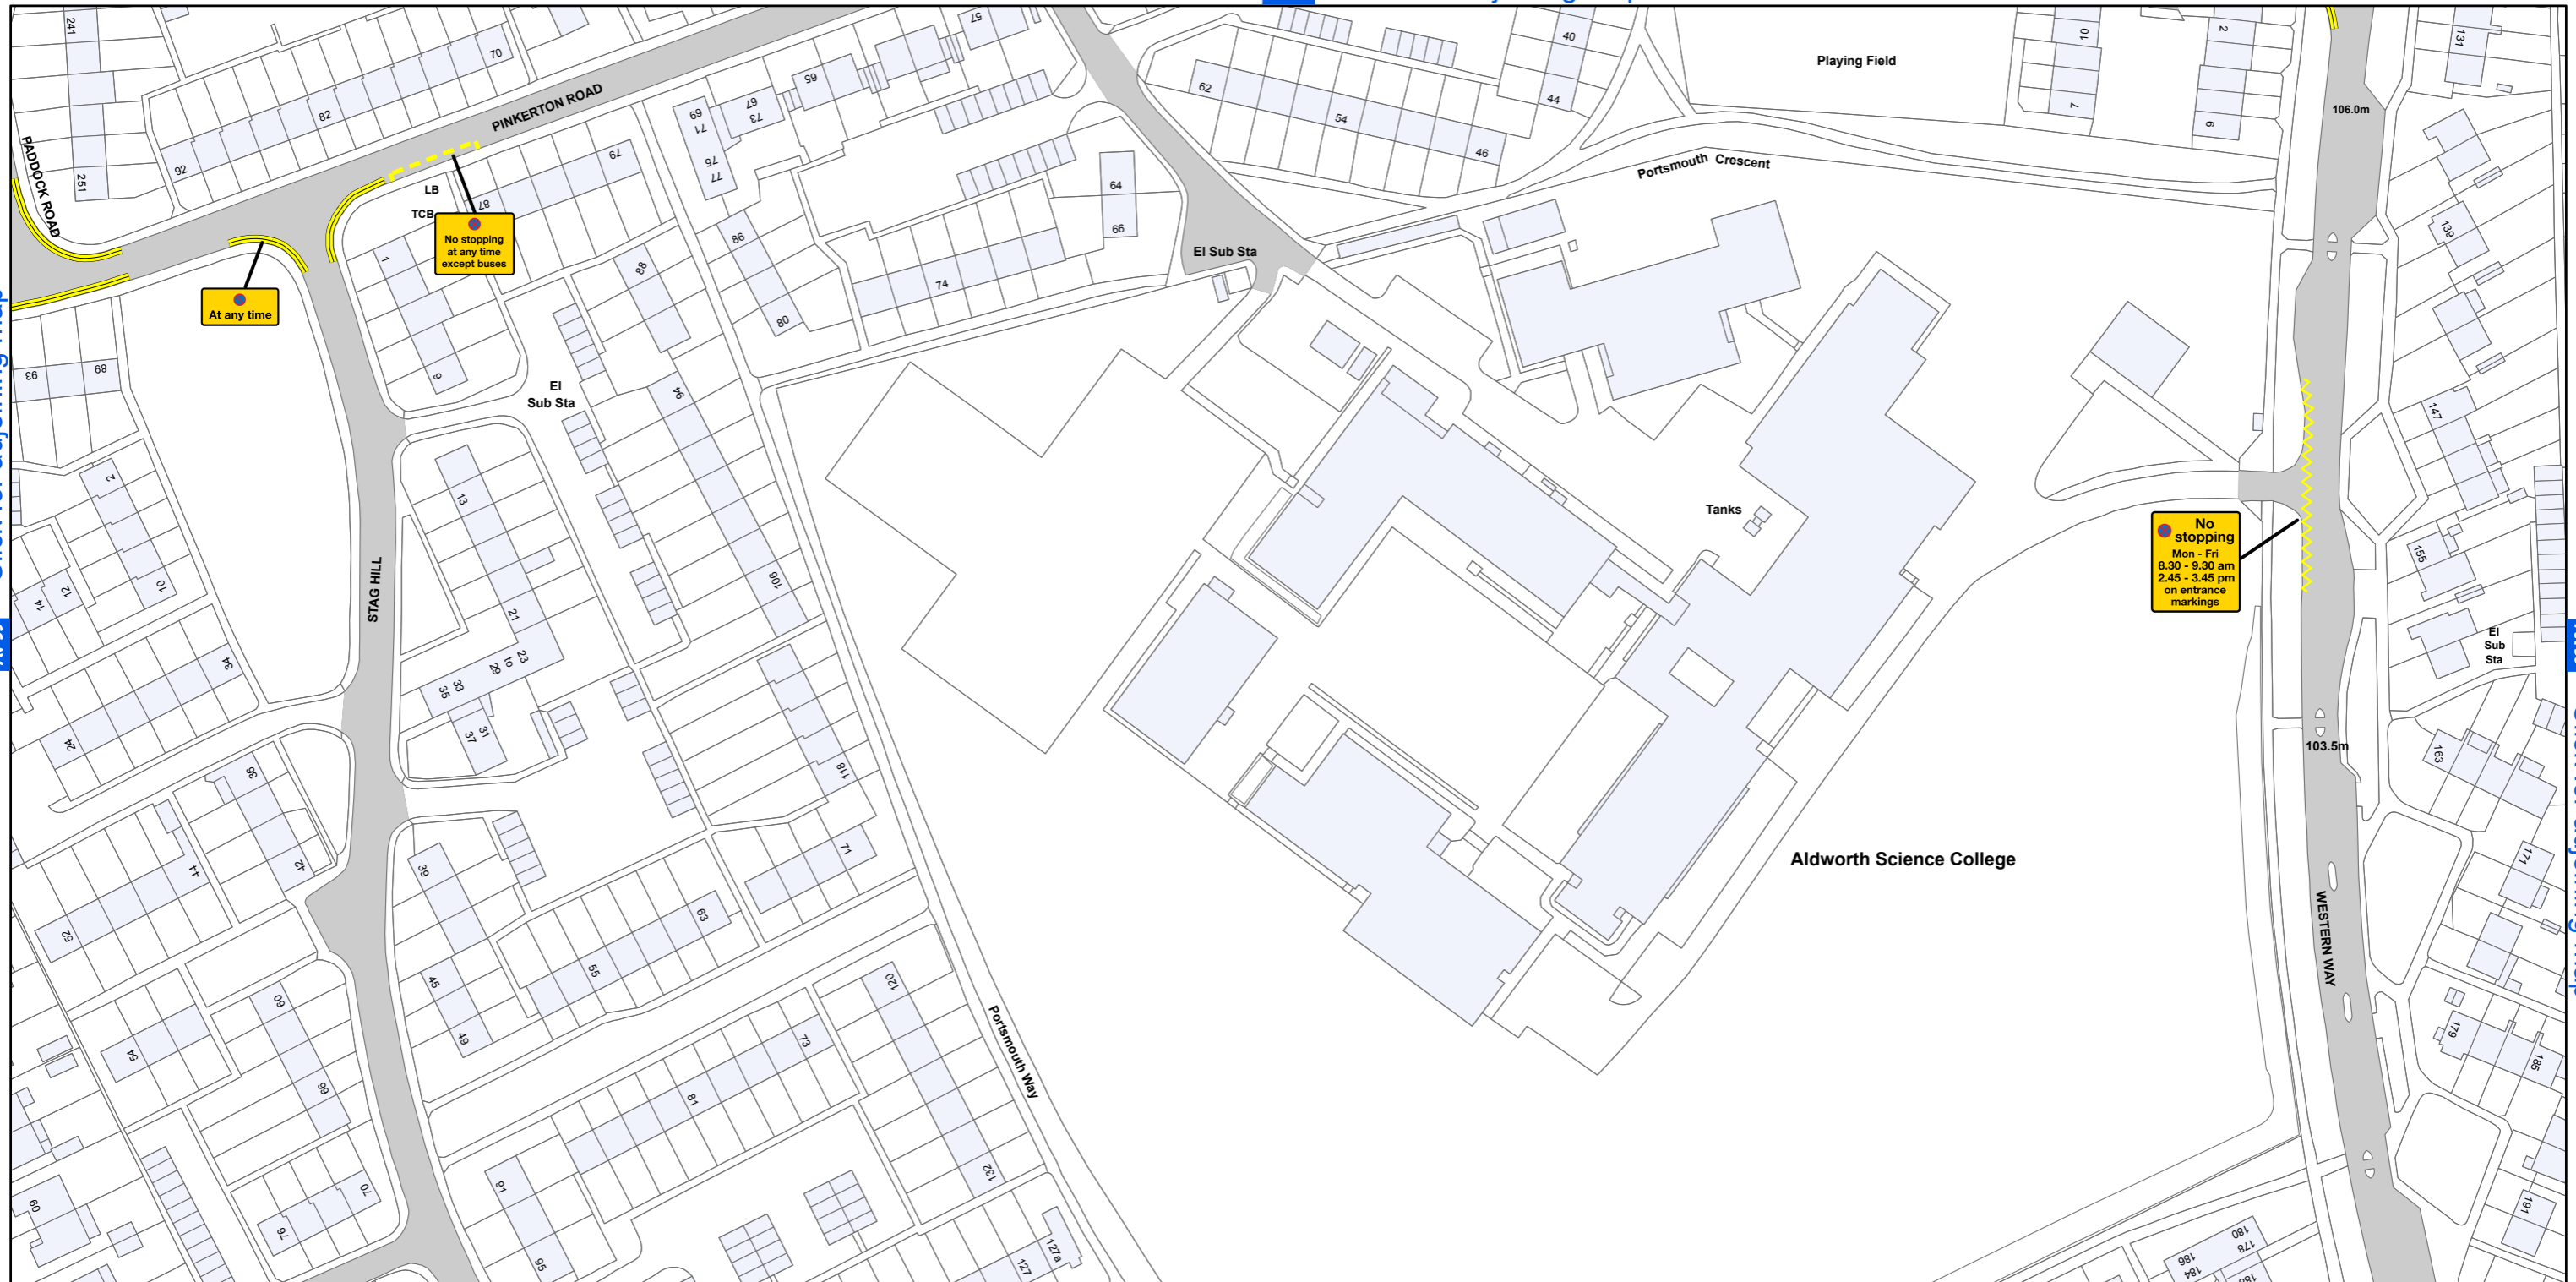

AREA CODE: AW 59

SHEET REVISION NUMBER - 0

SHEET ACTIVE FROM - 14 April 2018

[AW 58](#) Click for adjoining map

[AV 59](#) Click for adjoining map

[AW 59](#) Click for adjoining map

[AW 60](#) Click for adjoining map

SCALE - 1:1,250 @ A3

Basingstoke and Deane Borough Council
(Prohibition and Restriction of Waiting and Loading
and Parking Places) (Consolidation) Order 2018

Basingstoke
and Deane

Basingstoke and Deane Borough Council
Civic Offices
London Road
Basingstoke
Hampshire
RG21 4AH

© Crown copyright and database rights 2018 Ordnance Survey LA100019356

Produced by JL Mapping Services Ltd