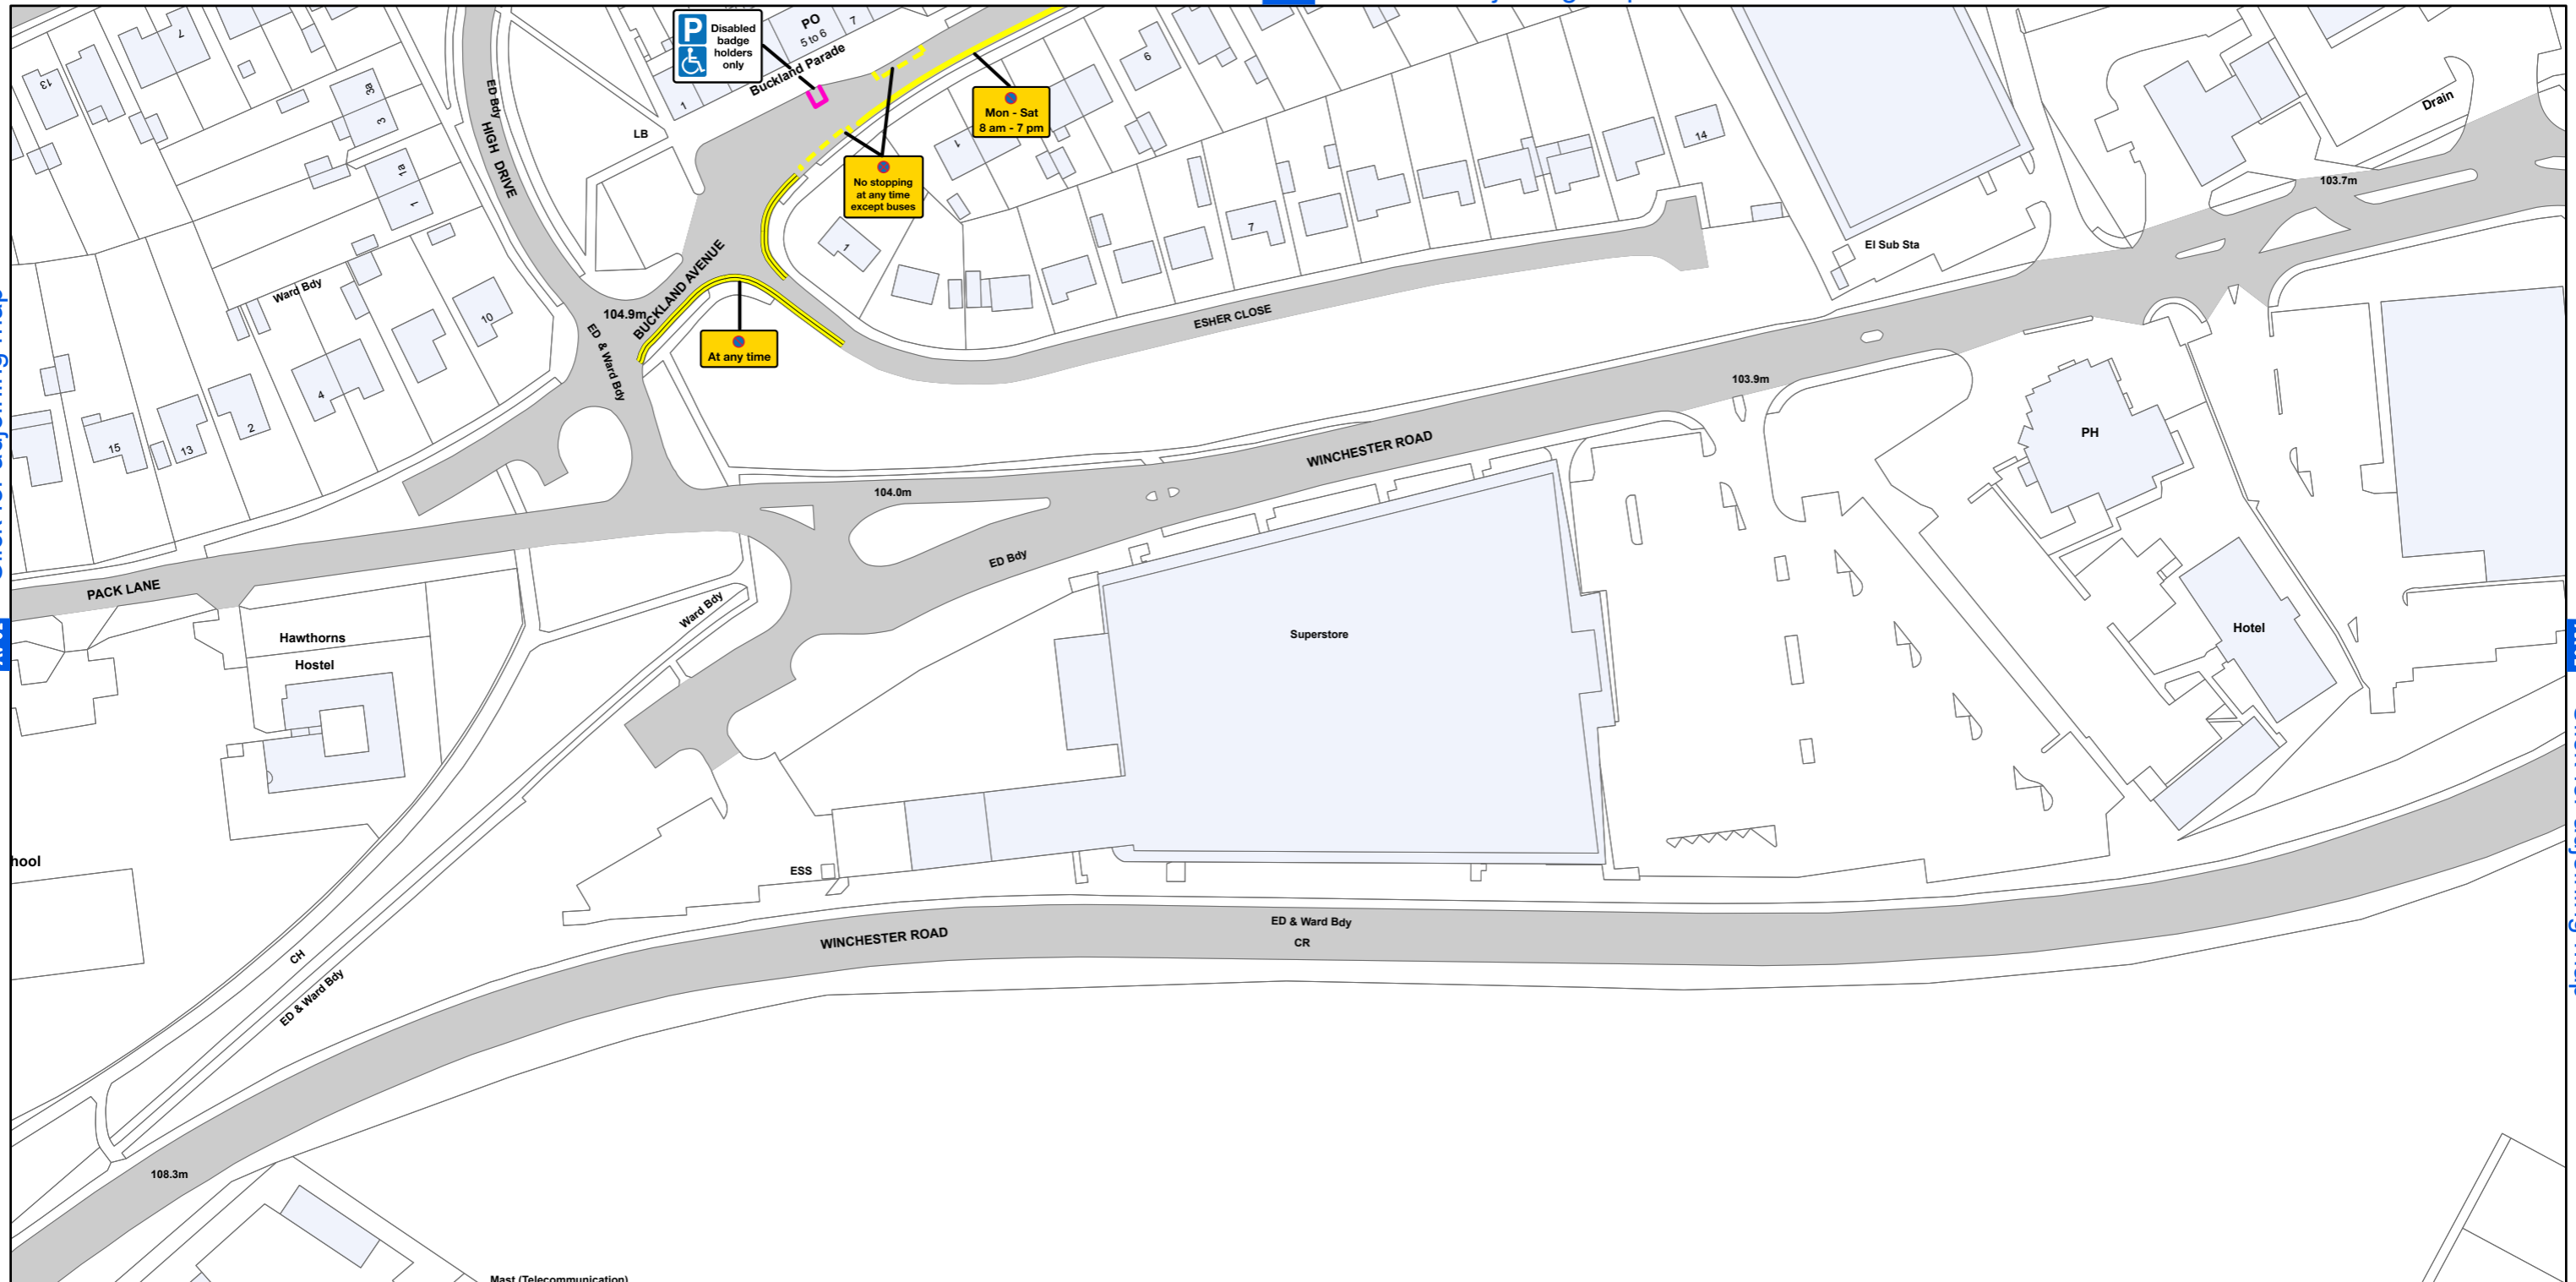

AREA CODE: AW 61

SHEET REVISION NUMBER - 0

SHEET ACTIVE FROM - 14 April 2018

[AW 60](#) Click for adjoining map

[AV 61](#) Click for adjoining map

[AW 61](#) Click for adjoining map

[AW 62](#) Click for adjoining map

SCALE - 1:1,250 @ A3

Basingstoke and Deane Borough Council
(Prohibition and Restriction of Waiting and Loading
and Parking Places) (Consolidation) Order 2018

**Basingstoke
and Deane**

Basingstoke and Deane Borough Council
Civic Offices
London Road
Basingstoke
Hampshire
RG21 4AH

© Crown copyright and database rights 2018 Ordnance Survey LA100019356

Produced by JL Mapping Services Ltd