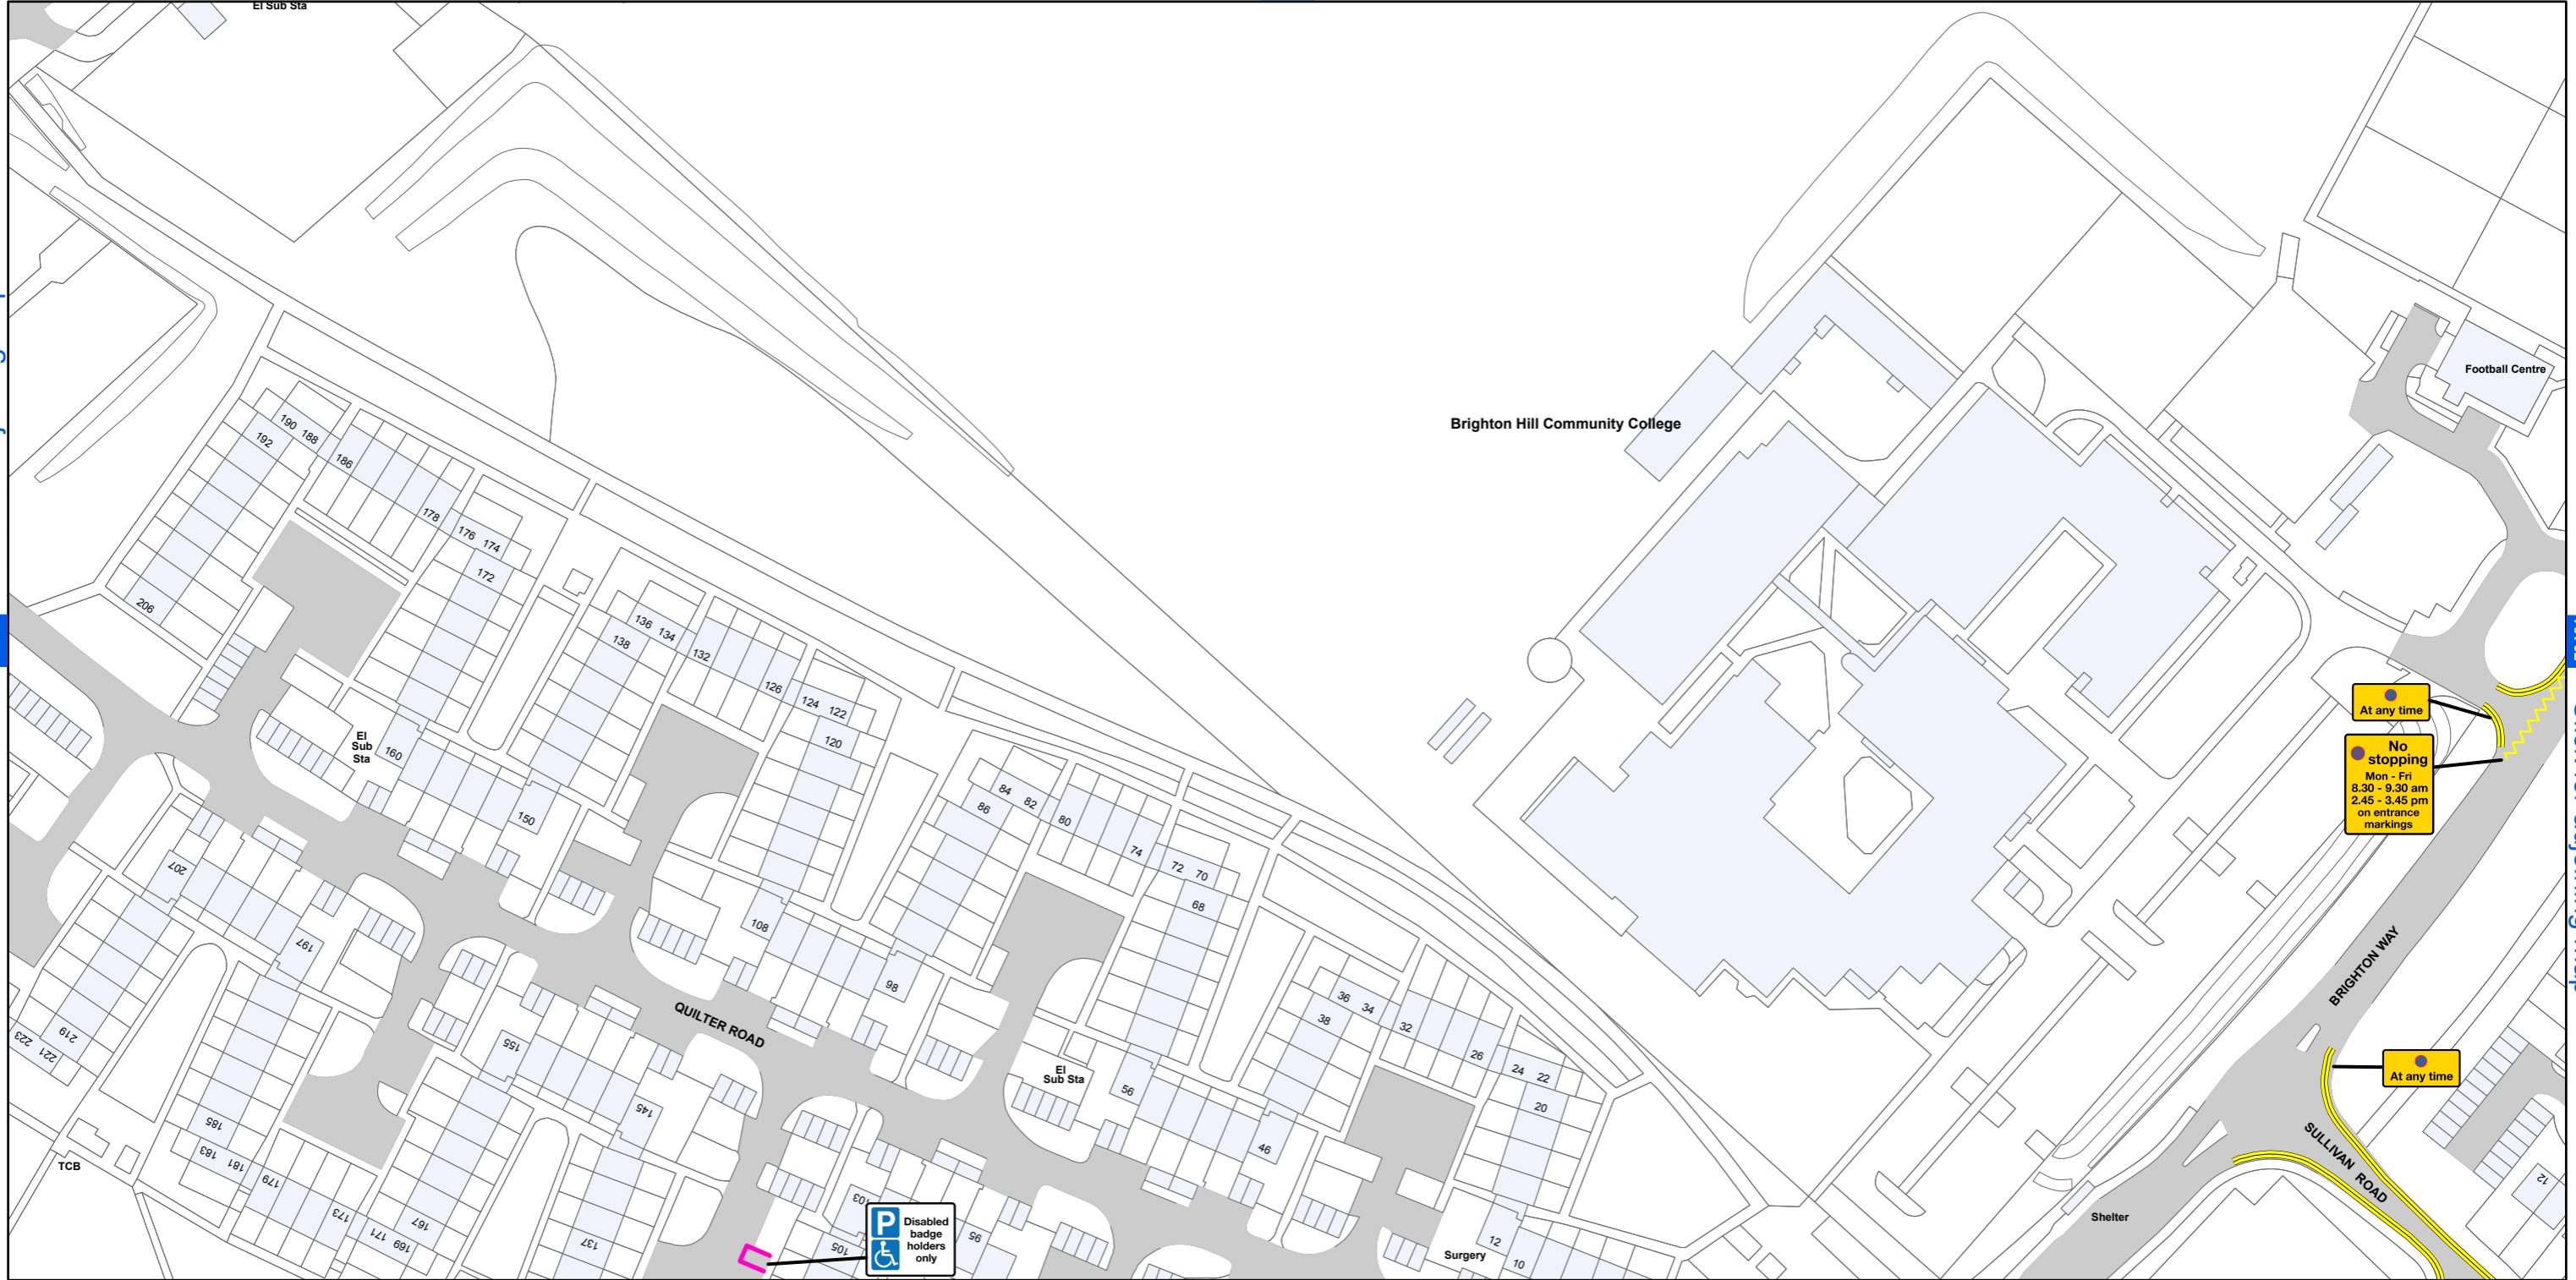

AREA CODE: AW 62

SHEET REVISION NUMBER - 0

SHEET ACTIVE FROM - 14 April 2018

[AW 61](#) Click for adjoining map

[AV 62](#) Click for adjoining map

[AX 62](#) Click for adjoining map

[AW 63](#) Click for adjoining map

SCALE - 1:1,250 @ A3

Basingstoke and Deane Borough Council
(Prohibition and Restriction of Waiting and Loading
and Parking Places) (Consolidation) Order 2018

**Basingstoke
and Deane**

Basingstoke and Deane Borough Council
Civic Offices
London Road
Basingstoke
Hampshire
RG21 4AH

© Crown copyright and database rights 2018 Ordnance Survey LA100019356

Produced by JL Mapping Services Ltd