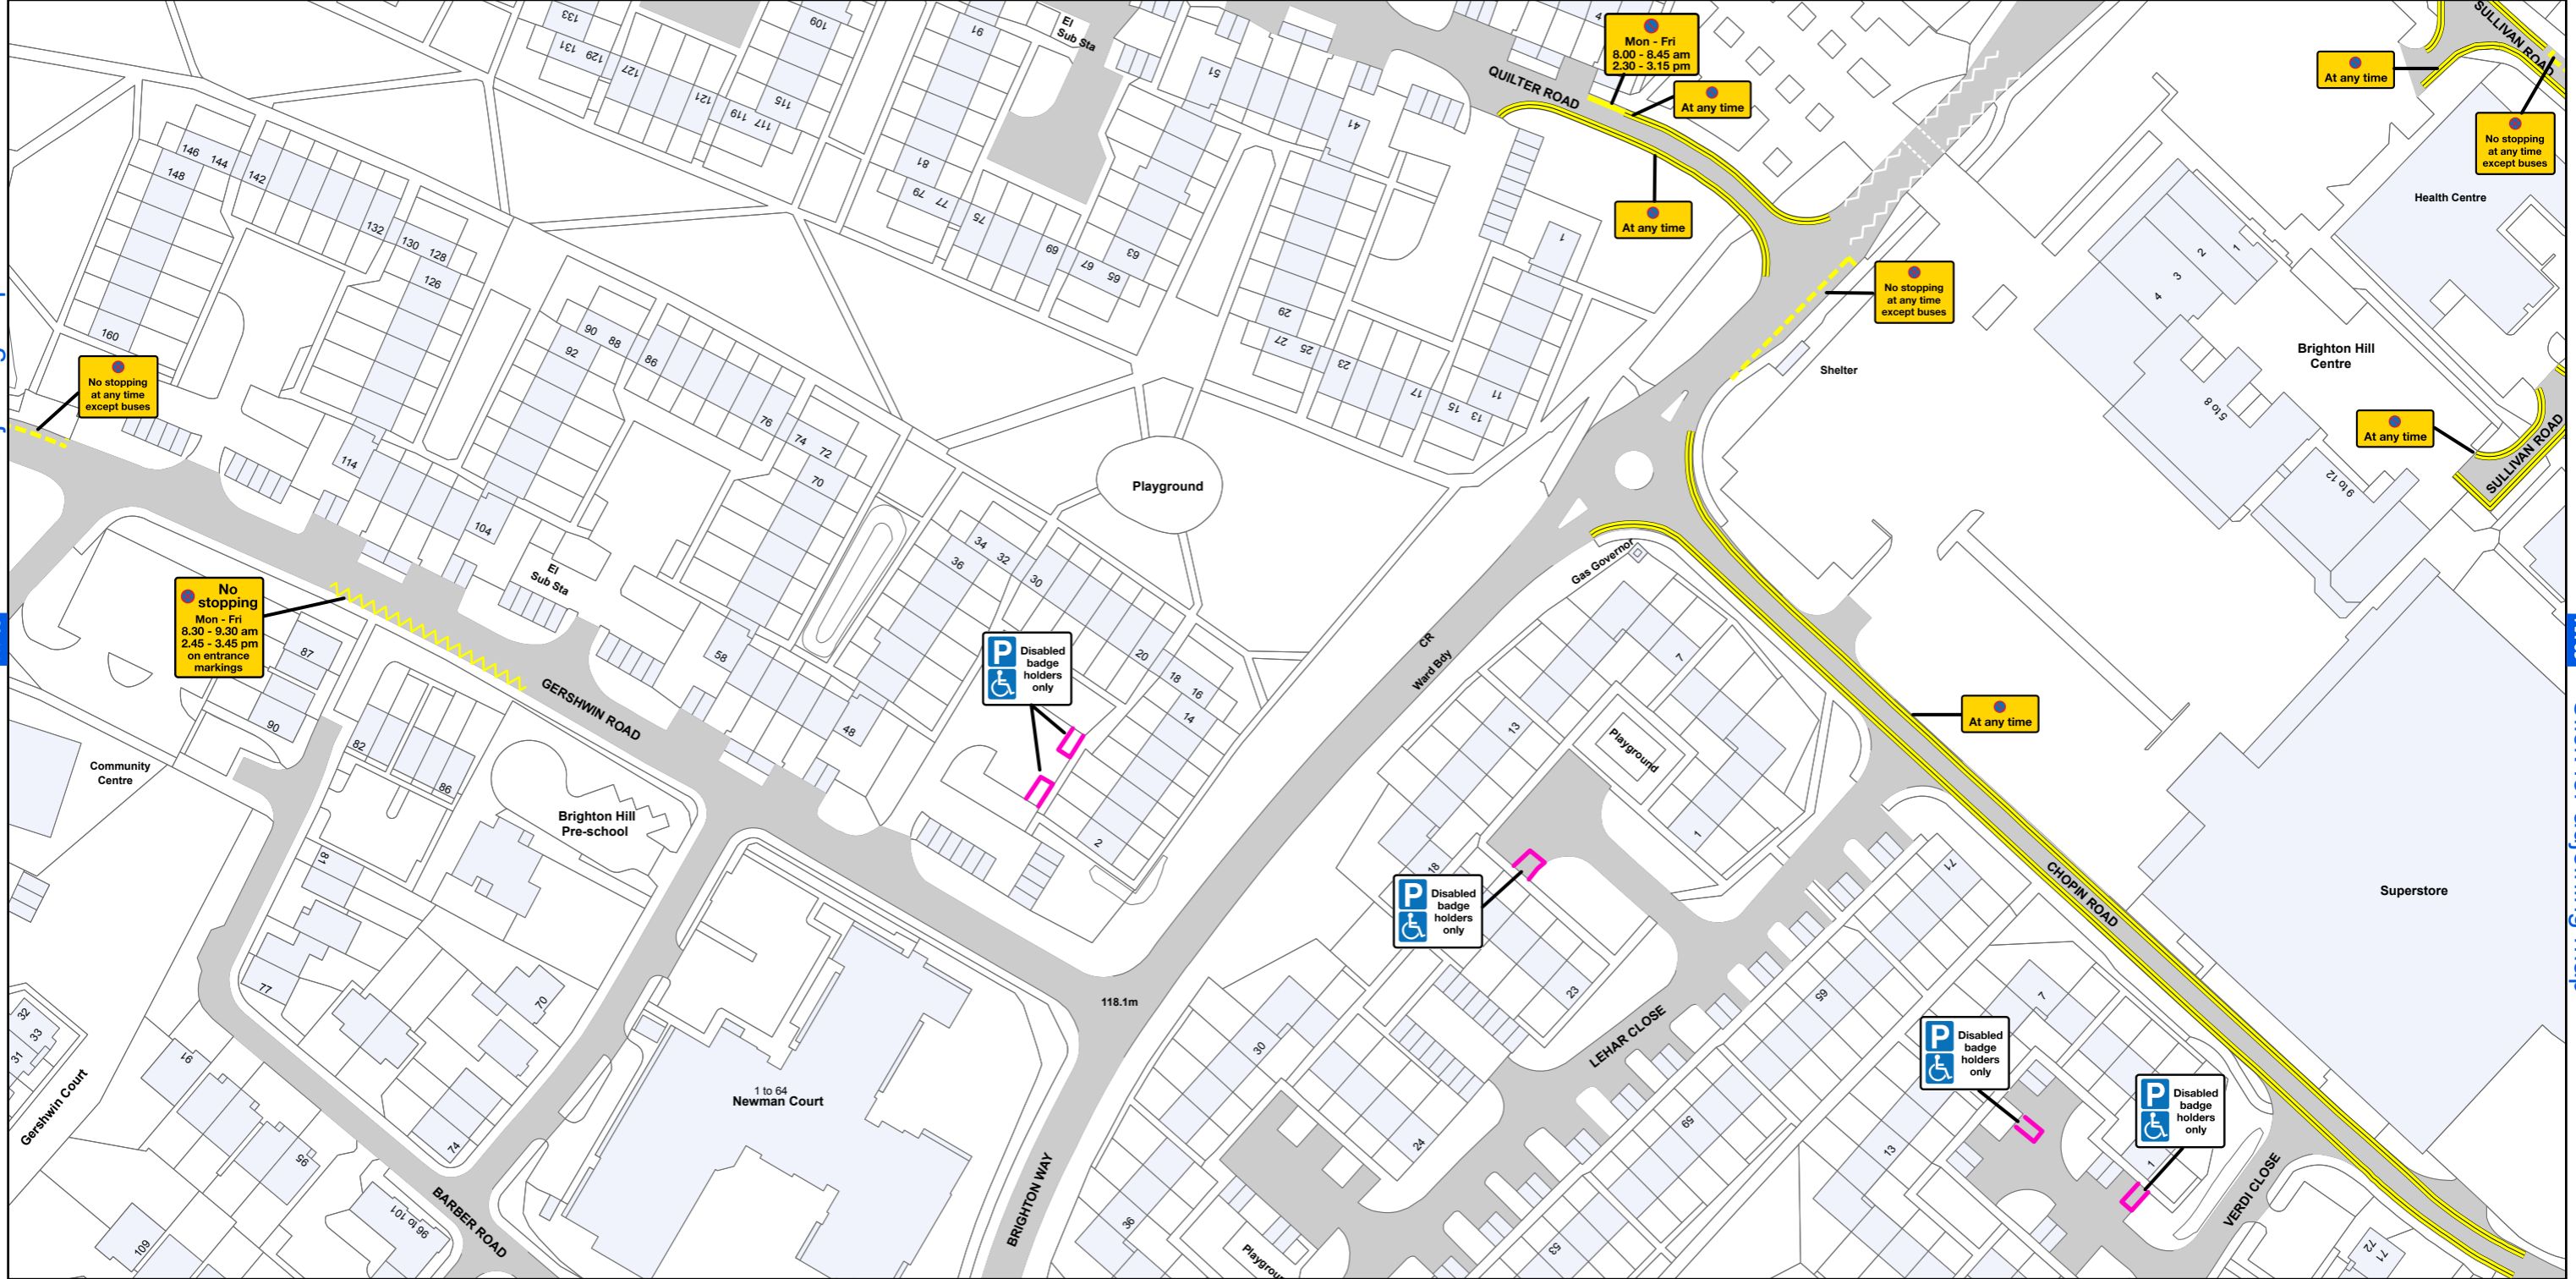

# AREA CODE: AW 63

SHEET REVISION NUMBER - 1

SHEET ACTIVE FROM - 13 October 2018

[AW 62](#) Click for adjoining map

[AV 63](#) Click for adjoining map

[AX 63](#) Click for adjoining map

[AW 64](#) Click for adjoining map

SCALE - 1:1,250 @ A3

Basingstoke and Deane Borough Council  
(Prohibition and Restriction of Waiting and Loading  
and Parking Places) (Consolidation) Order 2018