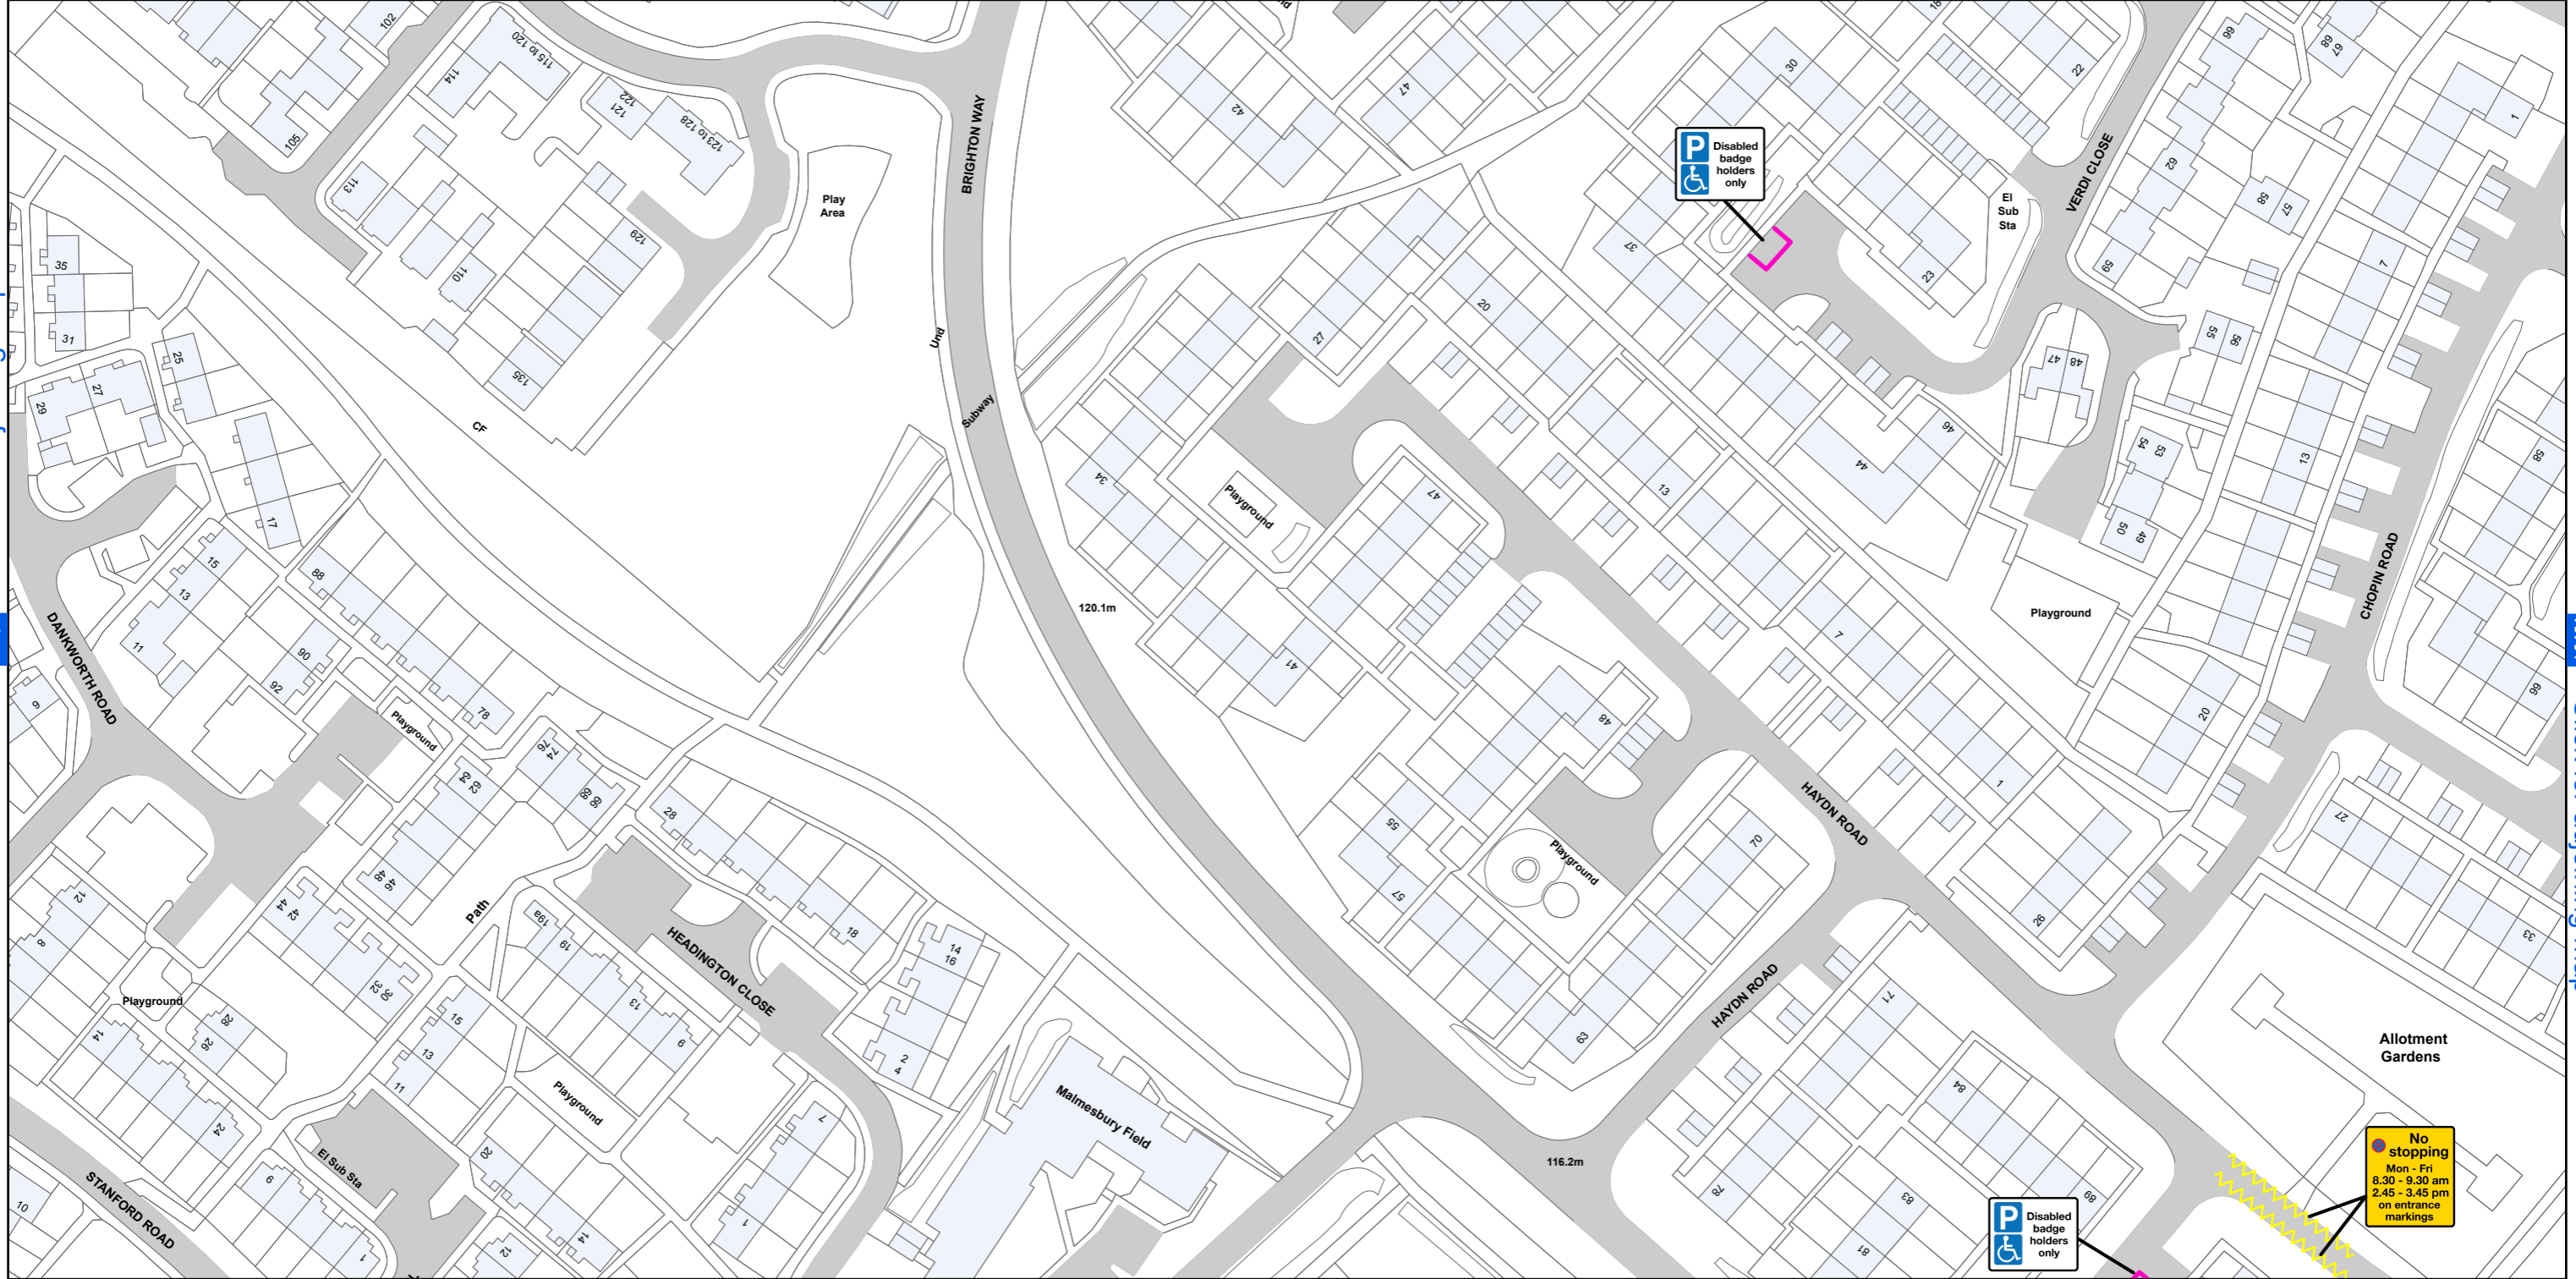

# AREA CODE: AW 64

SHEET REVISION NUMBER - 1

SHEET ACTIVE FROM - 13 October 2018

[AW 63](#) Click for adjoining map

AV 64 Click for adjoining map

AX 64 Click for adjoining map

AW 65 Click for adjoining map

SCALE - 1:1,250 @ A3

Basingstoke and Deane Borough Council  
(Prohibition and Restriction of Waiting and Loading  
and Parking Places) (Consolidation) Order 2018