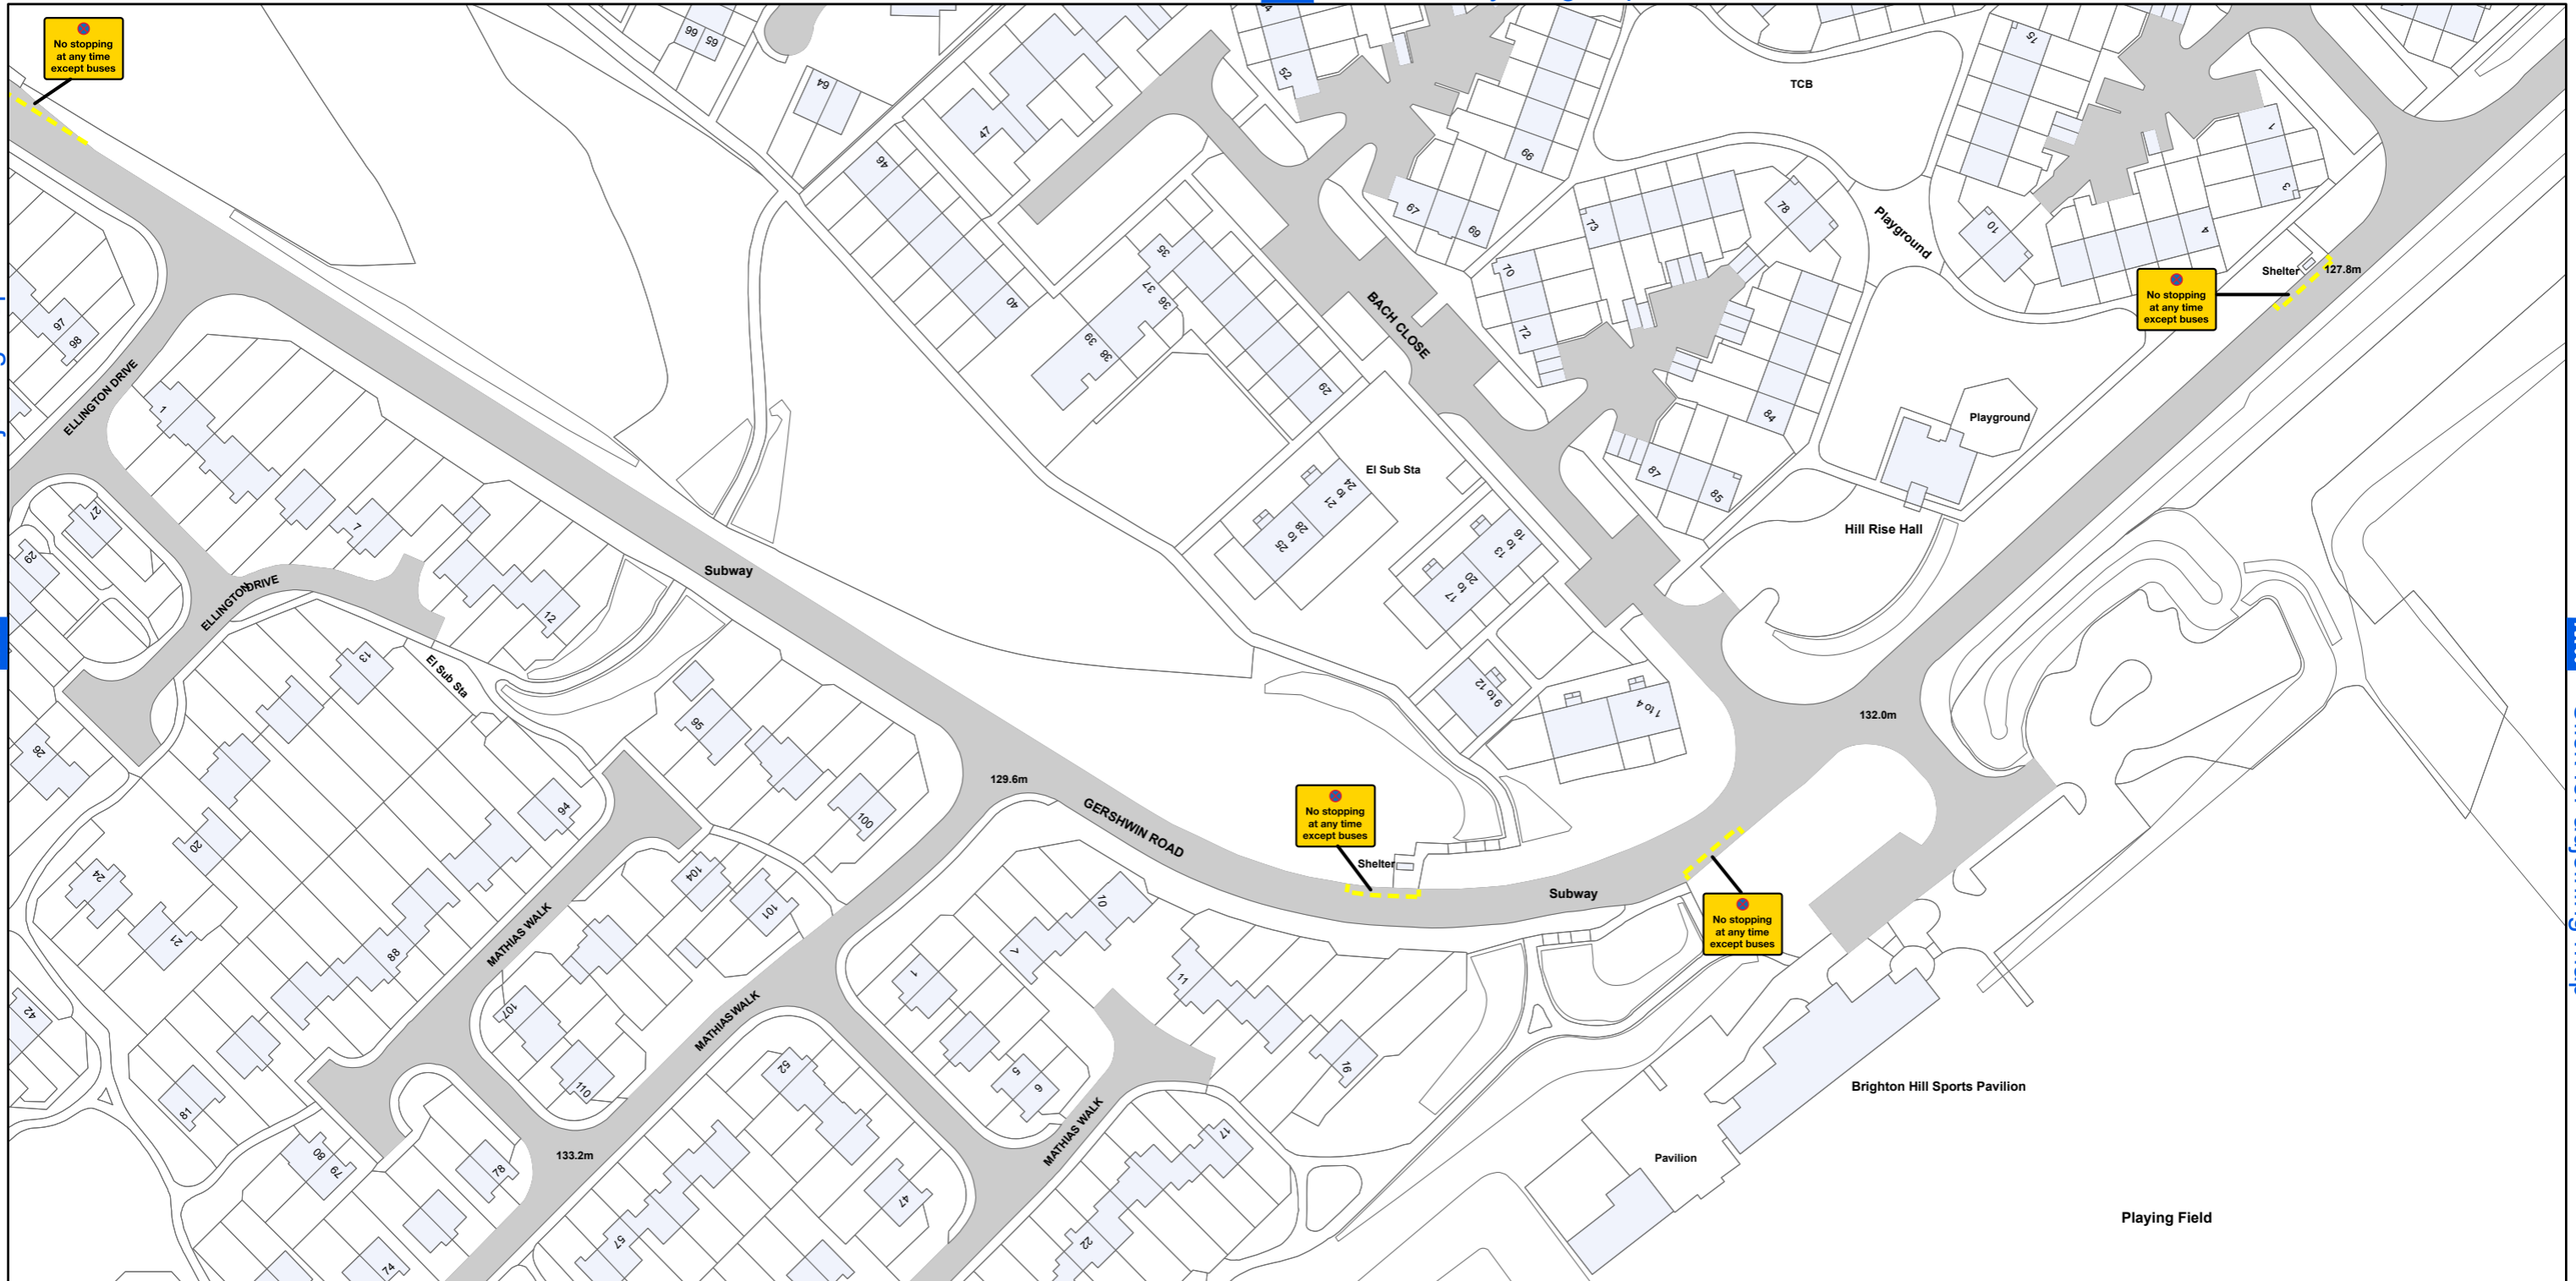

# AREA CODE: AW 66

SHEET REVISION NUMBER - 0

SHEET ACTIVE FROM - 14 April 2018

[AW 65](#) Click for adjoining map

AV 66 Click for adjoining map

AX 66 Click for adjoining map

[AW 67](#) Click for adjoining map

SCALE - 1:1,250 @ A3

Basingstoke and Deane Borough Council  
(Prohibition and Restriction of Waiting and Loading  
and Parking Places) (Consolidation) Order 2018

## Basingstoke and Deane

Basingstoke and Deane Borough Council  
Civic Offices  
London Road  
Basingstoke  
Hampshire  
RG21 4AH

© Crown copyright and database rights 2018 Ordnance Survey LA100019356

Produced by JL Mapping Services Ltd