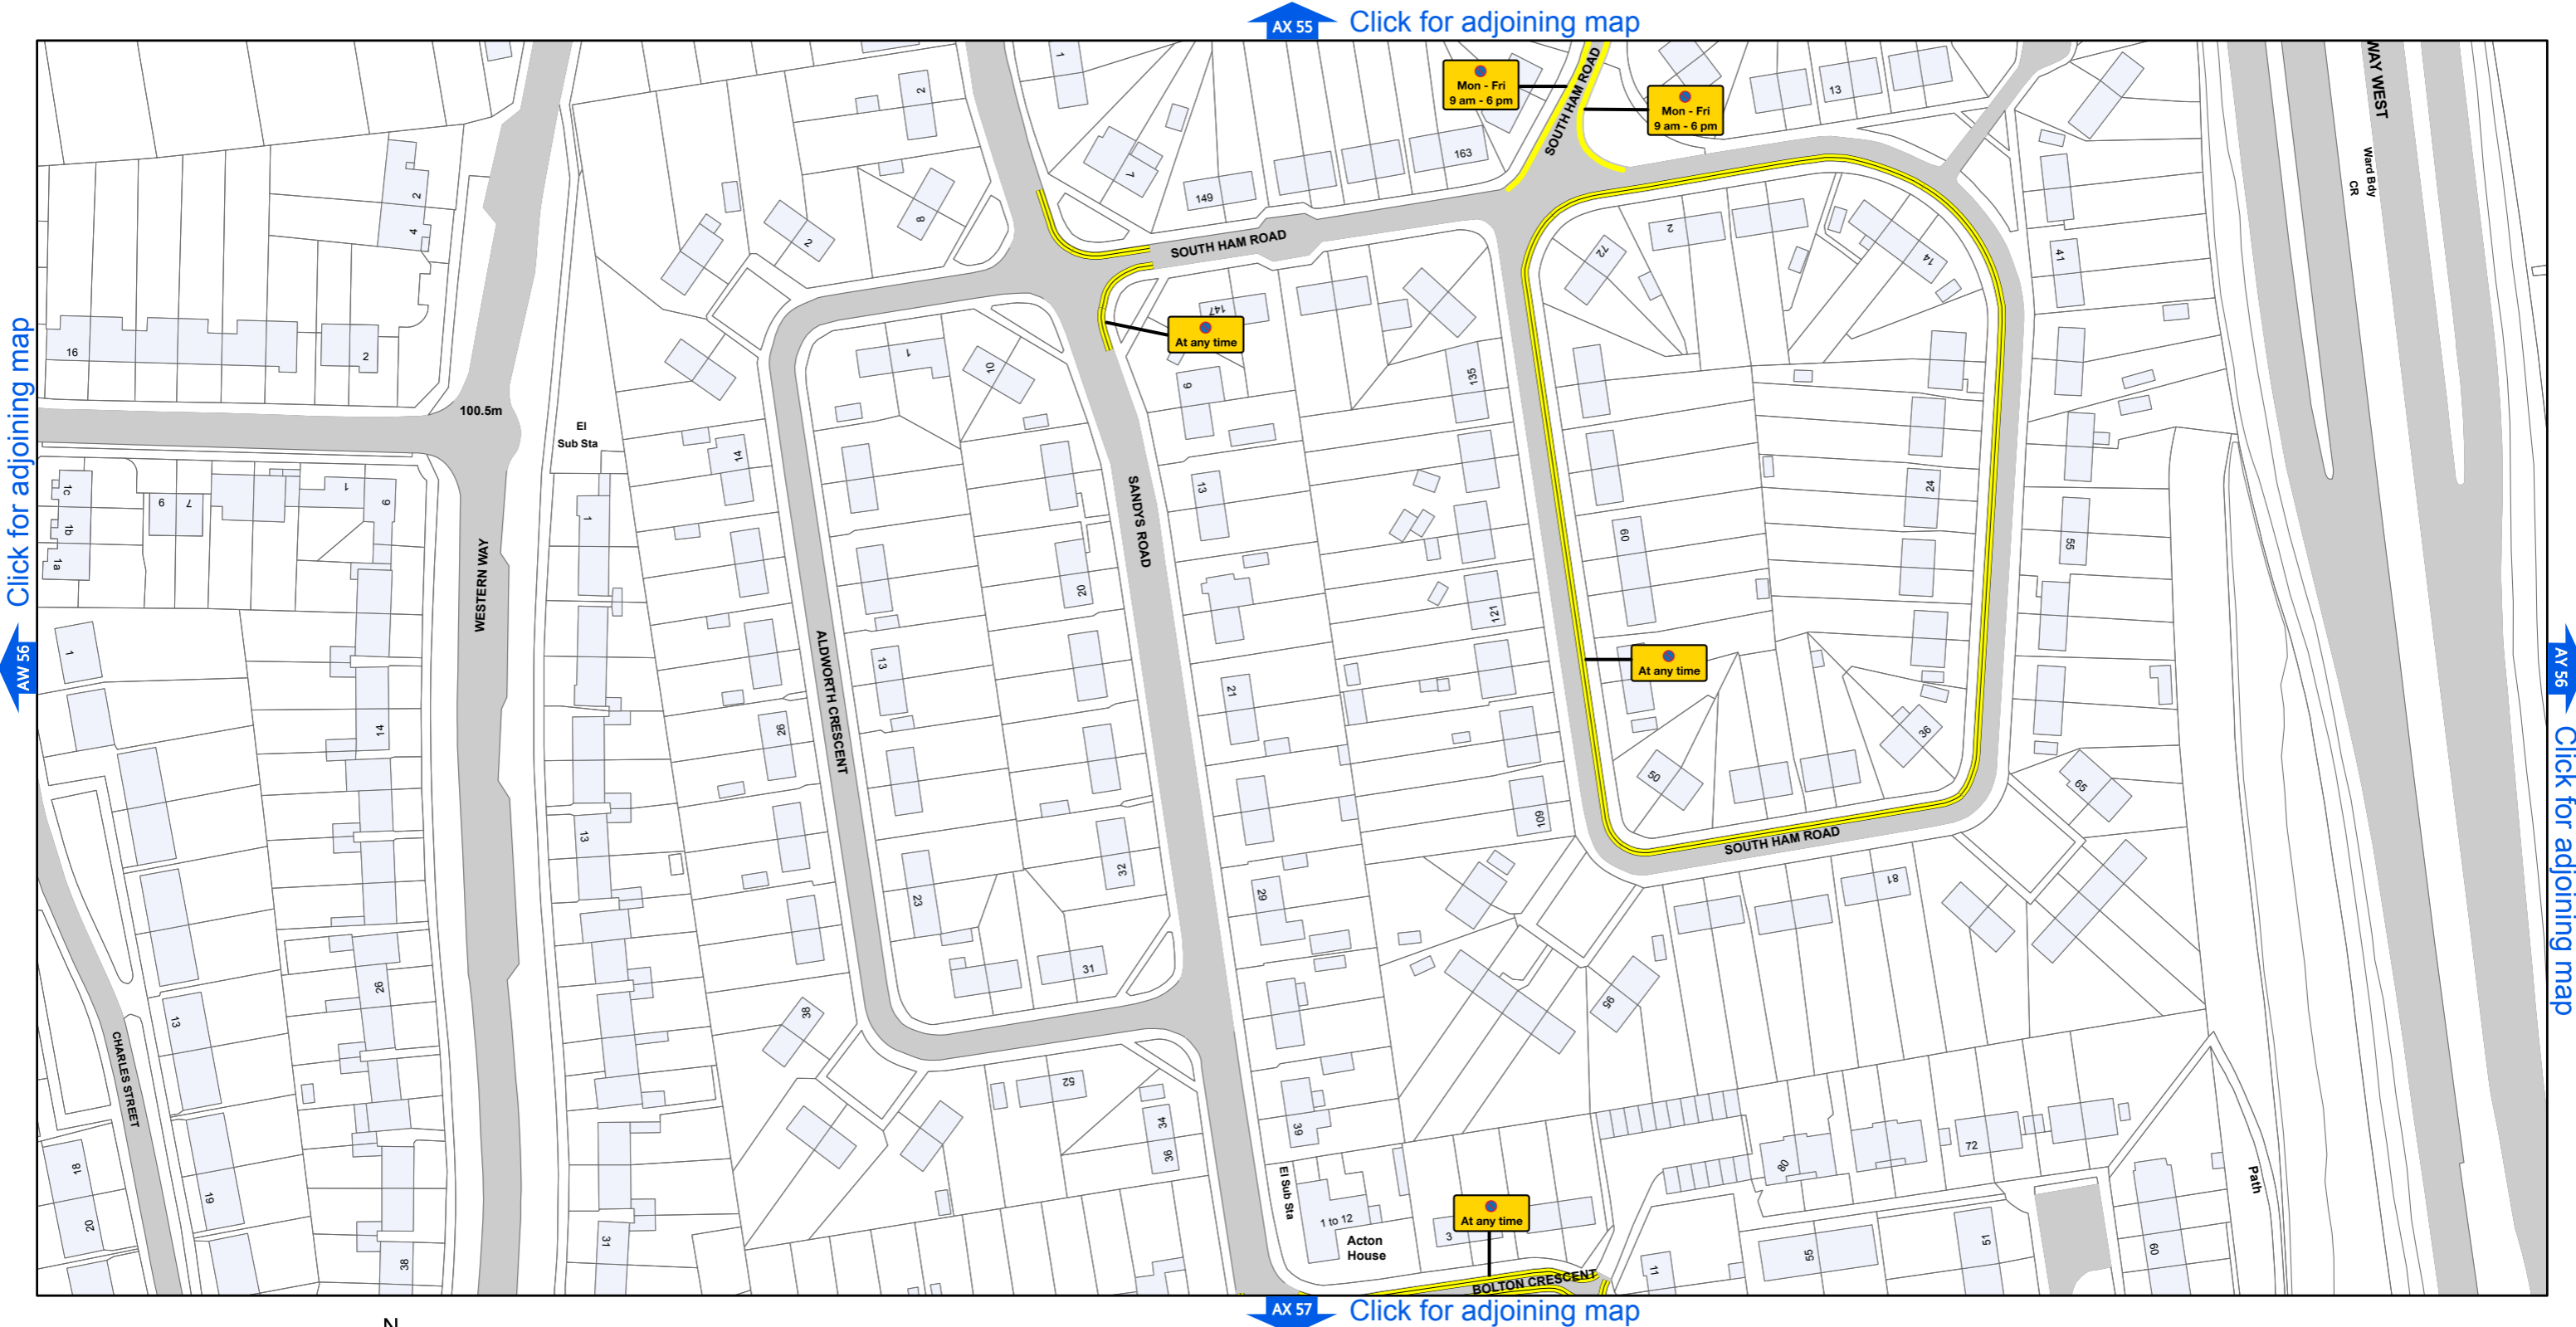

AREA CODE: AX 56

SHEET REVISION NUMBER - 0

SHEET ACTIVE FROM - 14 April 2018

SCALE - 1:1,250 @ A3

Basingstoke and Deane Borough Council
(Prohibition and Restriction of Waiting and Loading
and Parking Places) (Consolidation) Order 2018

Basingstoke
and Deane

Basingstoke and Deane Borough Council
Civic Offices
London Road
Basingstoke
Hampshire
RG21 4AH

© Crown copyright and database rights 2018 Ordnance Survey LA100019356

Produced by JL Mapping Services Ltd