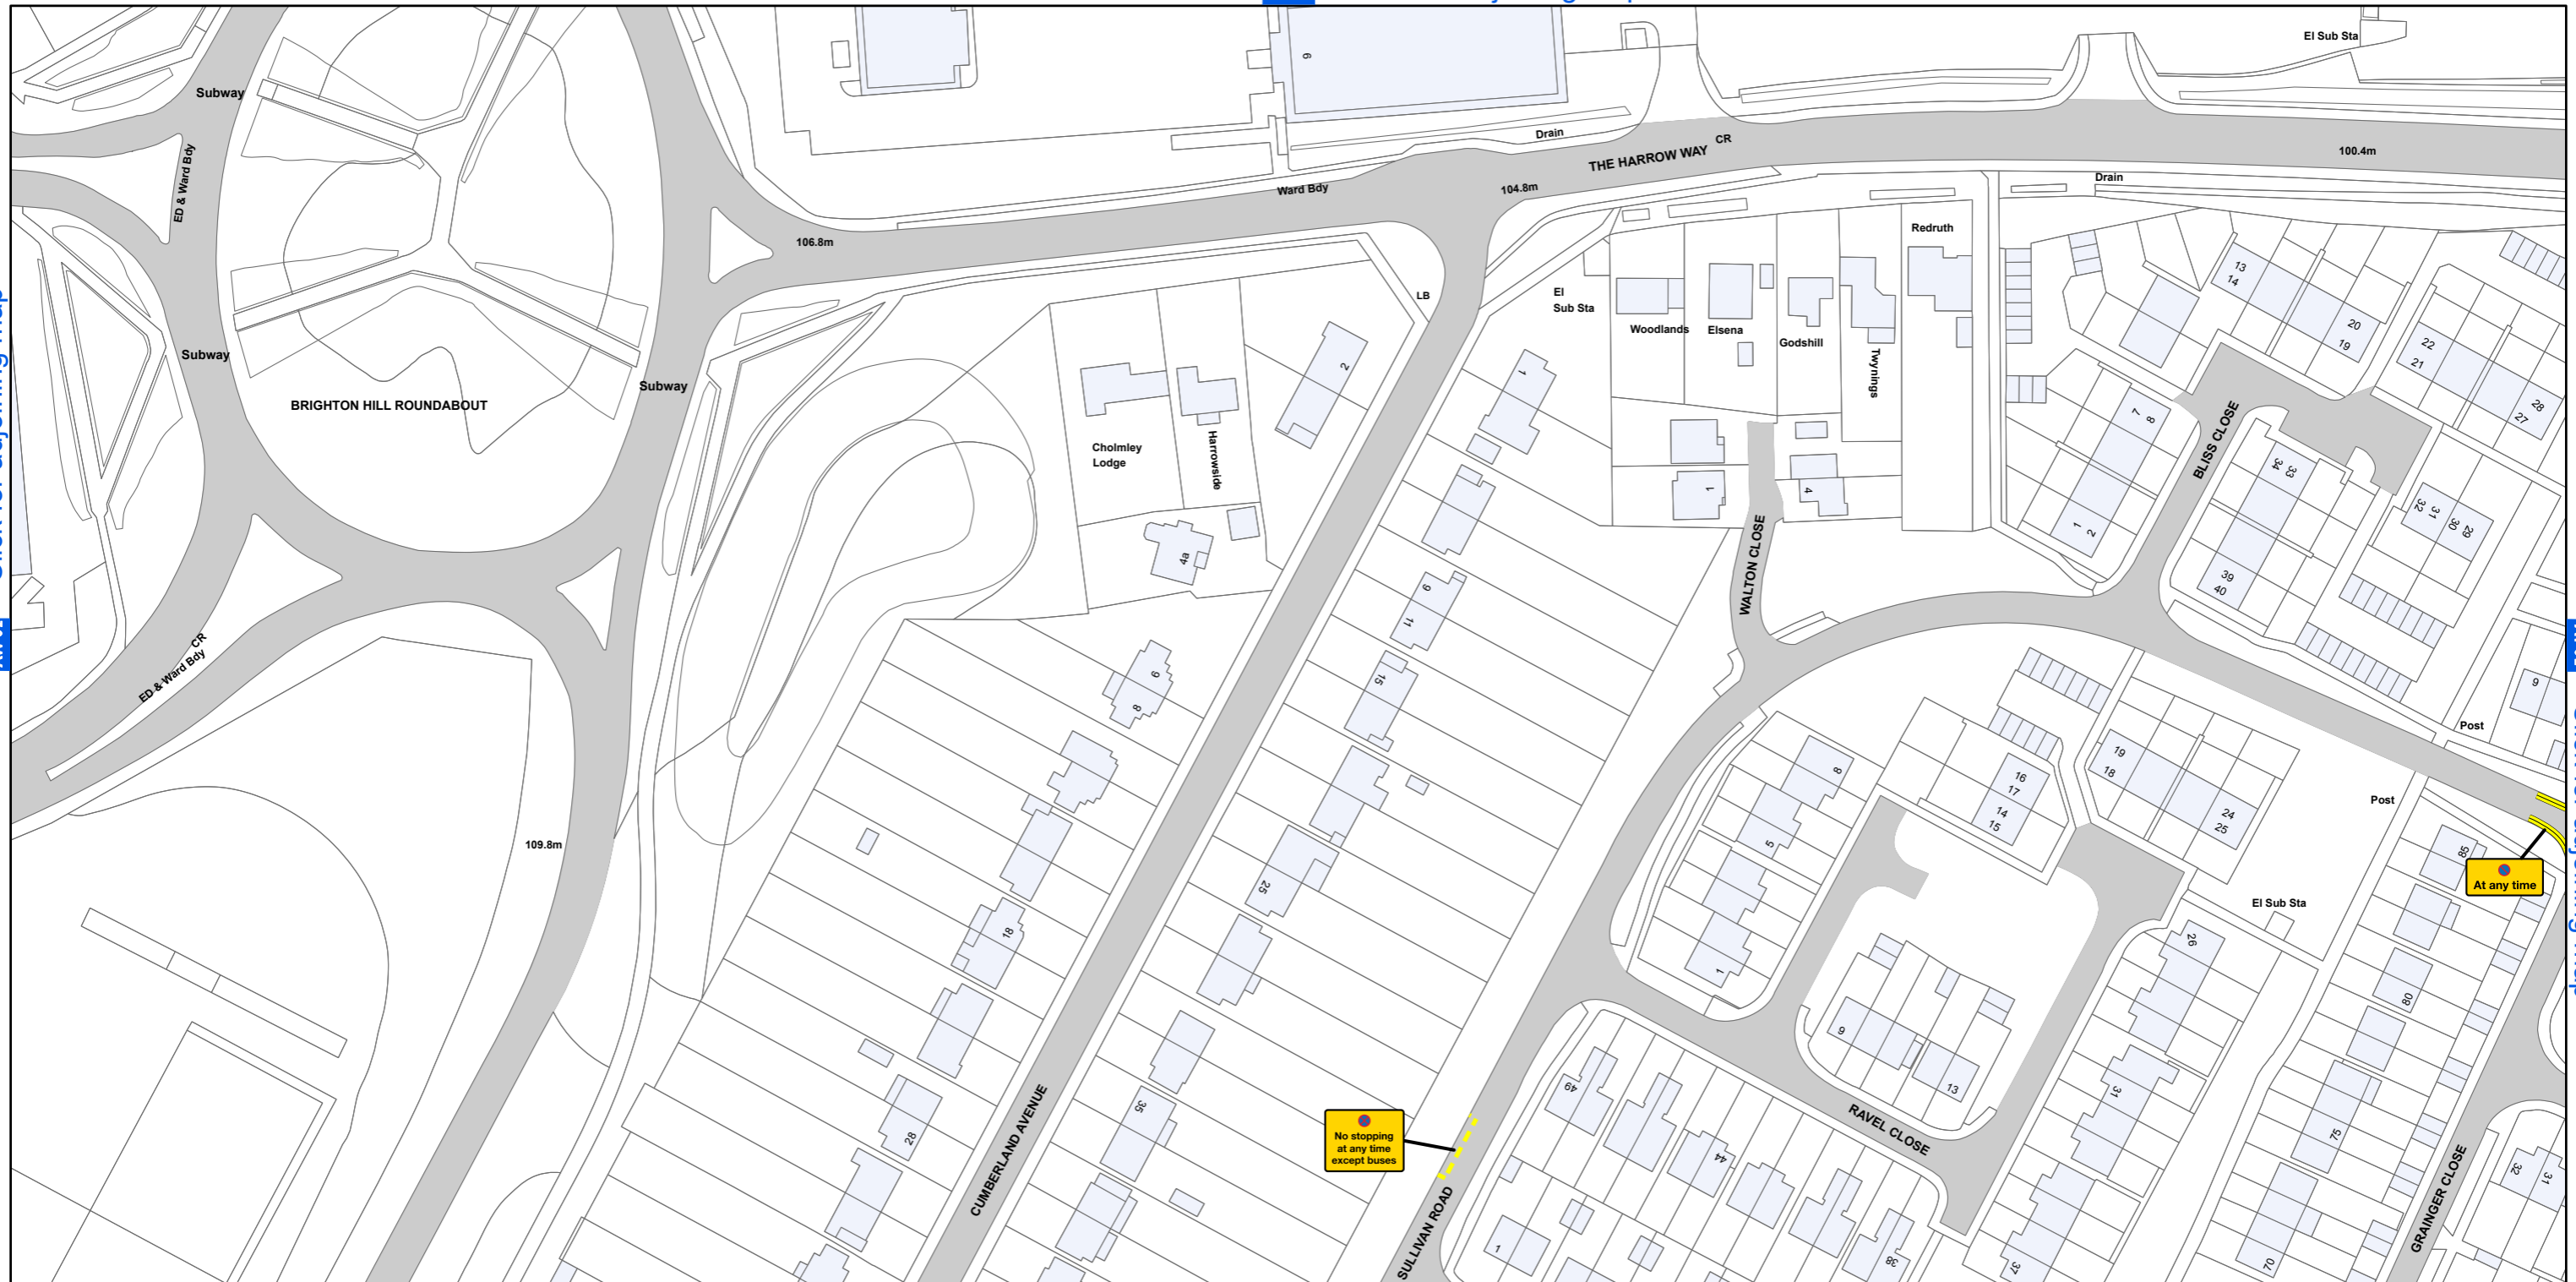

AREA CODE: AX 61

SHEET REVISION NUMBER - 0

SHEET ACTIVE FROM - 14 April 2018

[AX 60](#) Click for adjoining map

[AW 61](#) Click for adjoining map

[AW 61](#) Click for adjoining map

[AX 62](#) Click for adjoining map

SCALE - 1:1,250 @ A3

Basingstoke and Deane Borough Council
(Prohibition and Restriction of Waiting and Loading
and Parking Places) (Consolidation) Order 2018

**Basingstoke
and Deane**

Basingstoke and Deane Borough Council
Civic Offices
London Road
Basingstoke
Hampshire
RG21 4AH

© Crown copyright and database rights 2018 Ordnance Survey LA100019356

Produced by JL Mapping Services Ltd