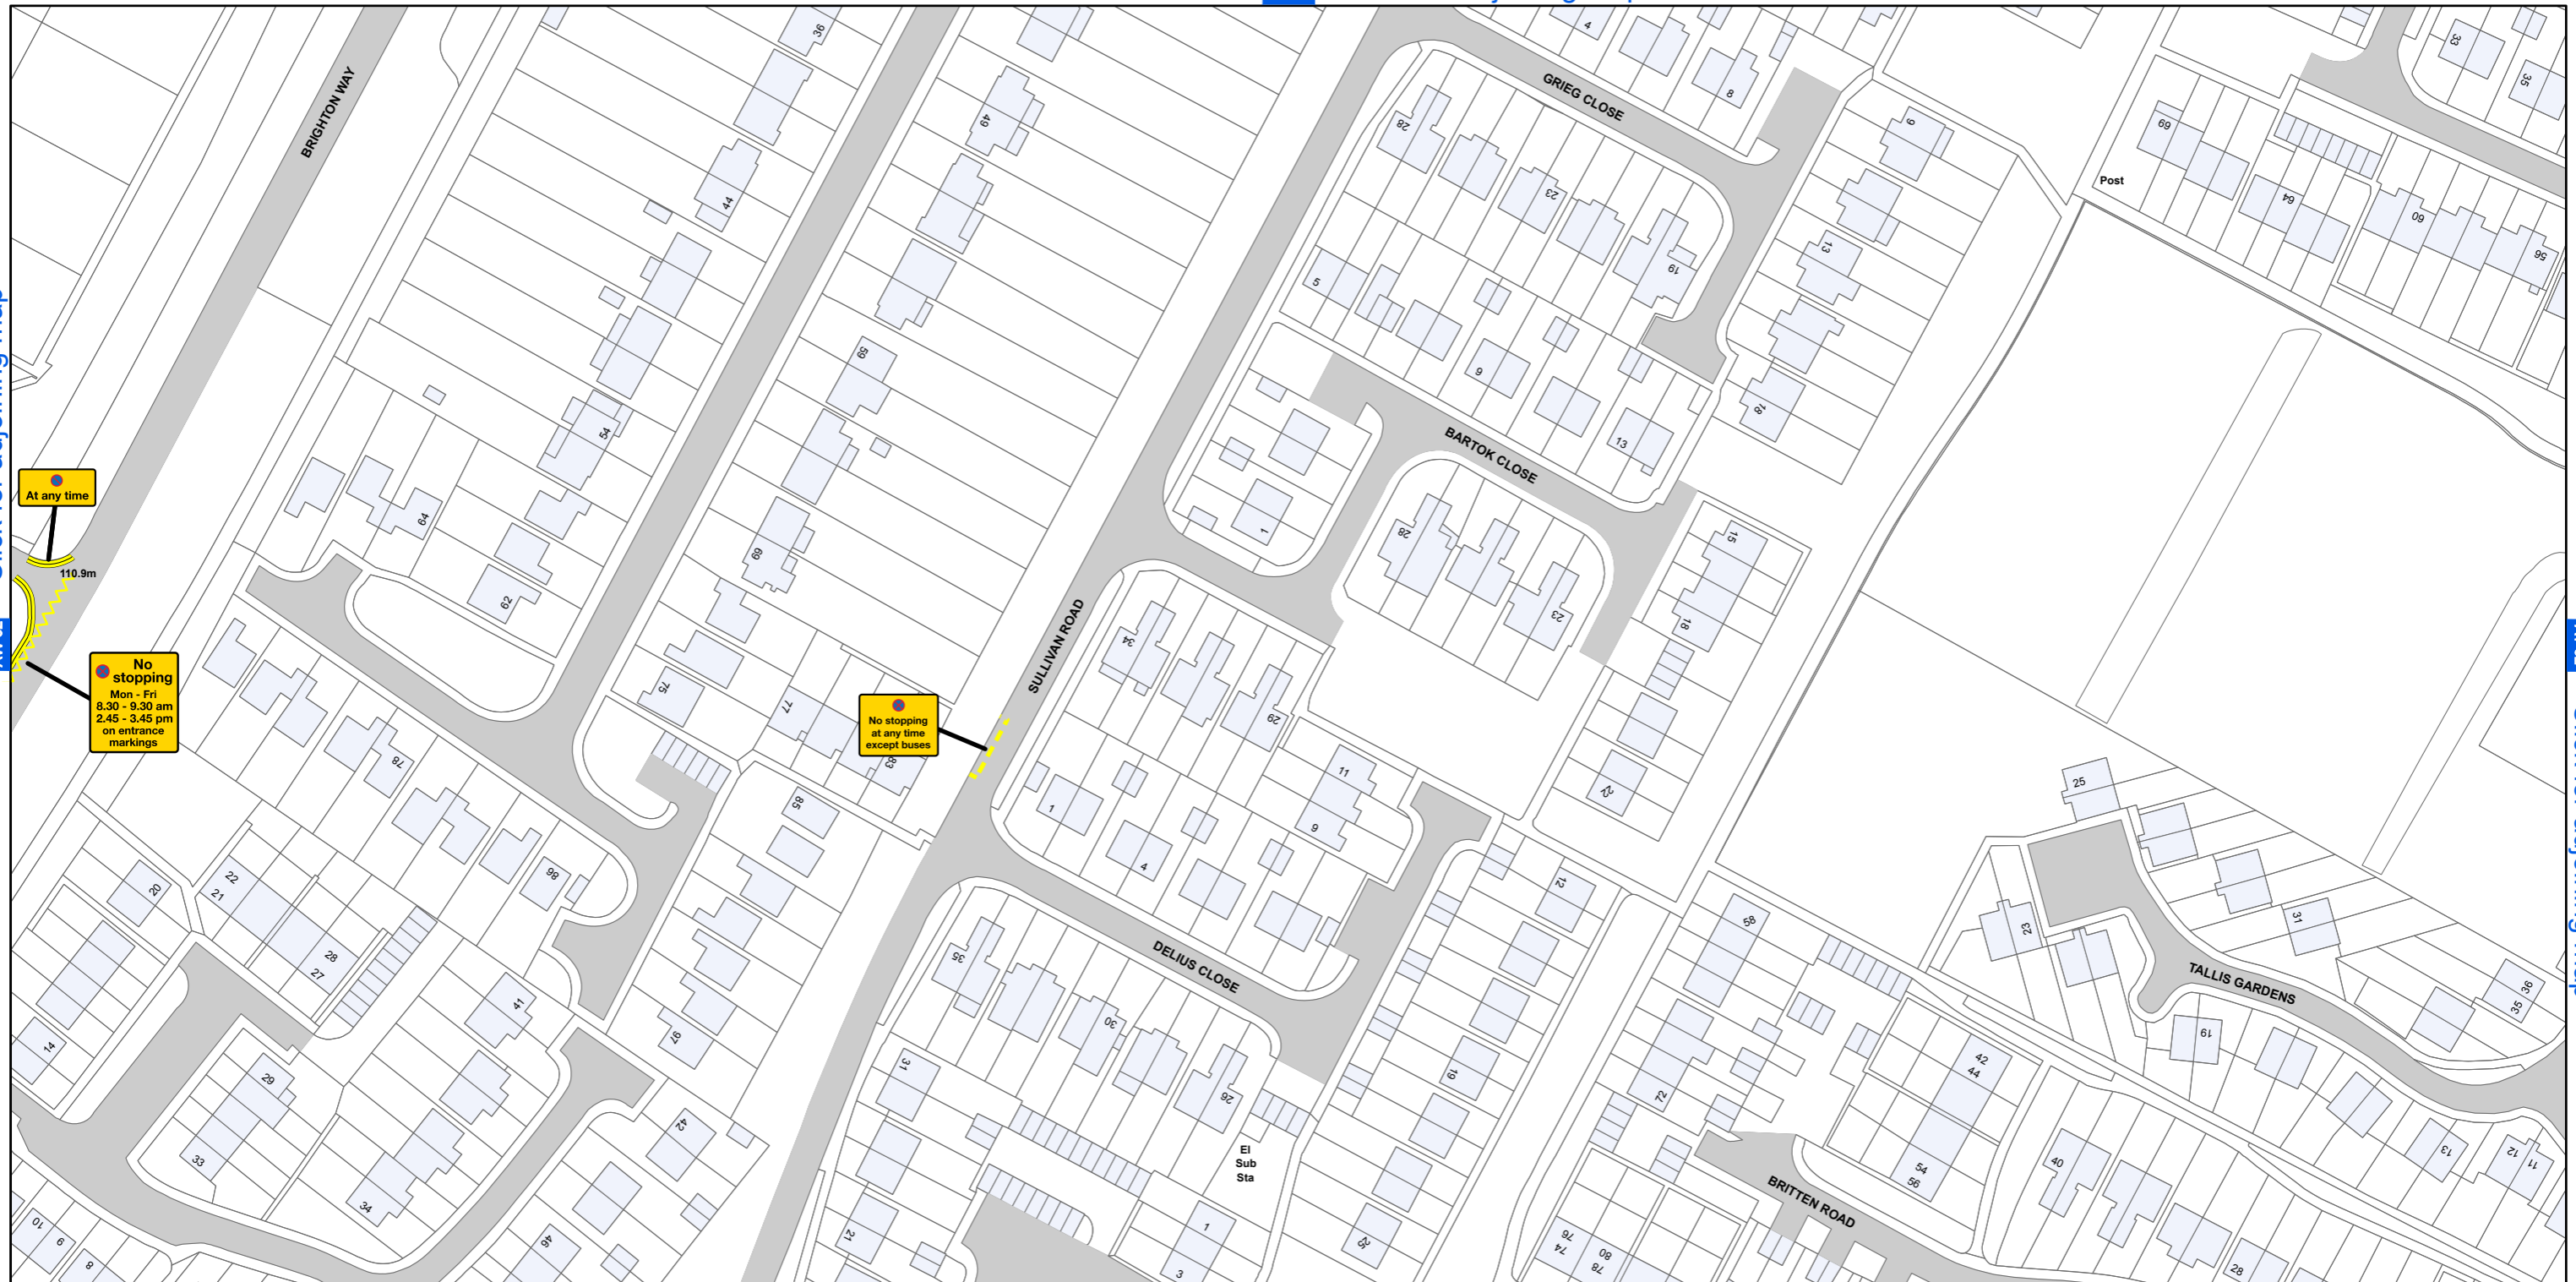

AREA CODE: AX 62

SHEET REVISION NUMBER - 0

SHEET ACTIVE FROM - 14 April 2018

[AX 61](#) Click for adjoining map

[AW 62](#) Click for adjoining map

[AX 62](#) Click for adjoining map

[AX 63](#) Click for adjoining map

SCALE - 1:1,250 @ A3

Basingstoke and Deane Borough Council
(Prohibition and Restriction of Waiting and Loading
and Parking Places) (Consolidation) Order 2018

**Basingstoke
and Deane**

Basingstoke and Deane Borough Council
Civic Offices
London Road
Basingstoke
Hampshire
RG21 4AH

© Crown copyright and database rights 2018 Ordnance Survey LA100019356

Produced by JL Mapping Services Ltd