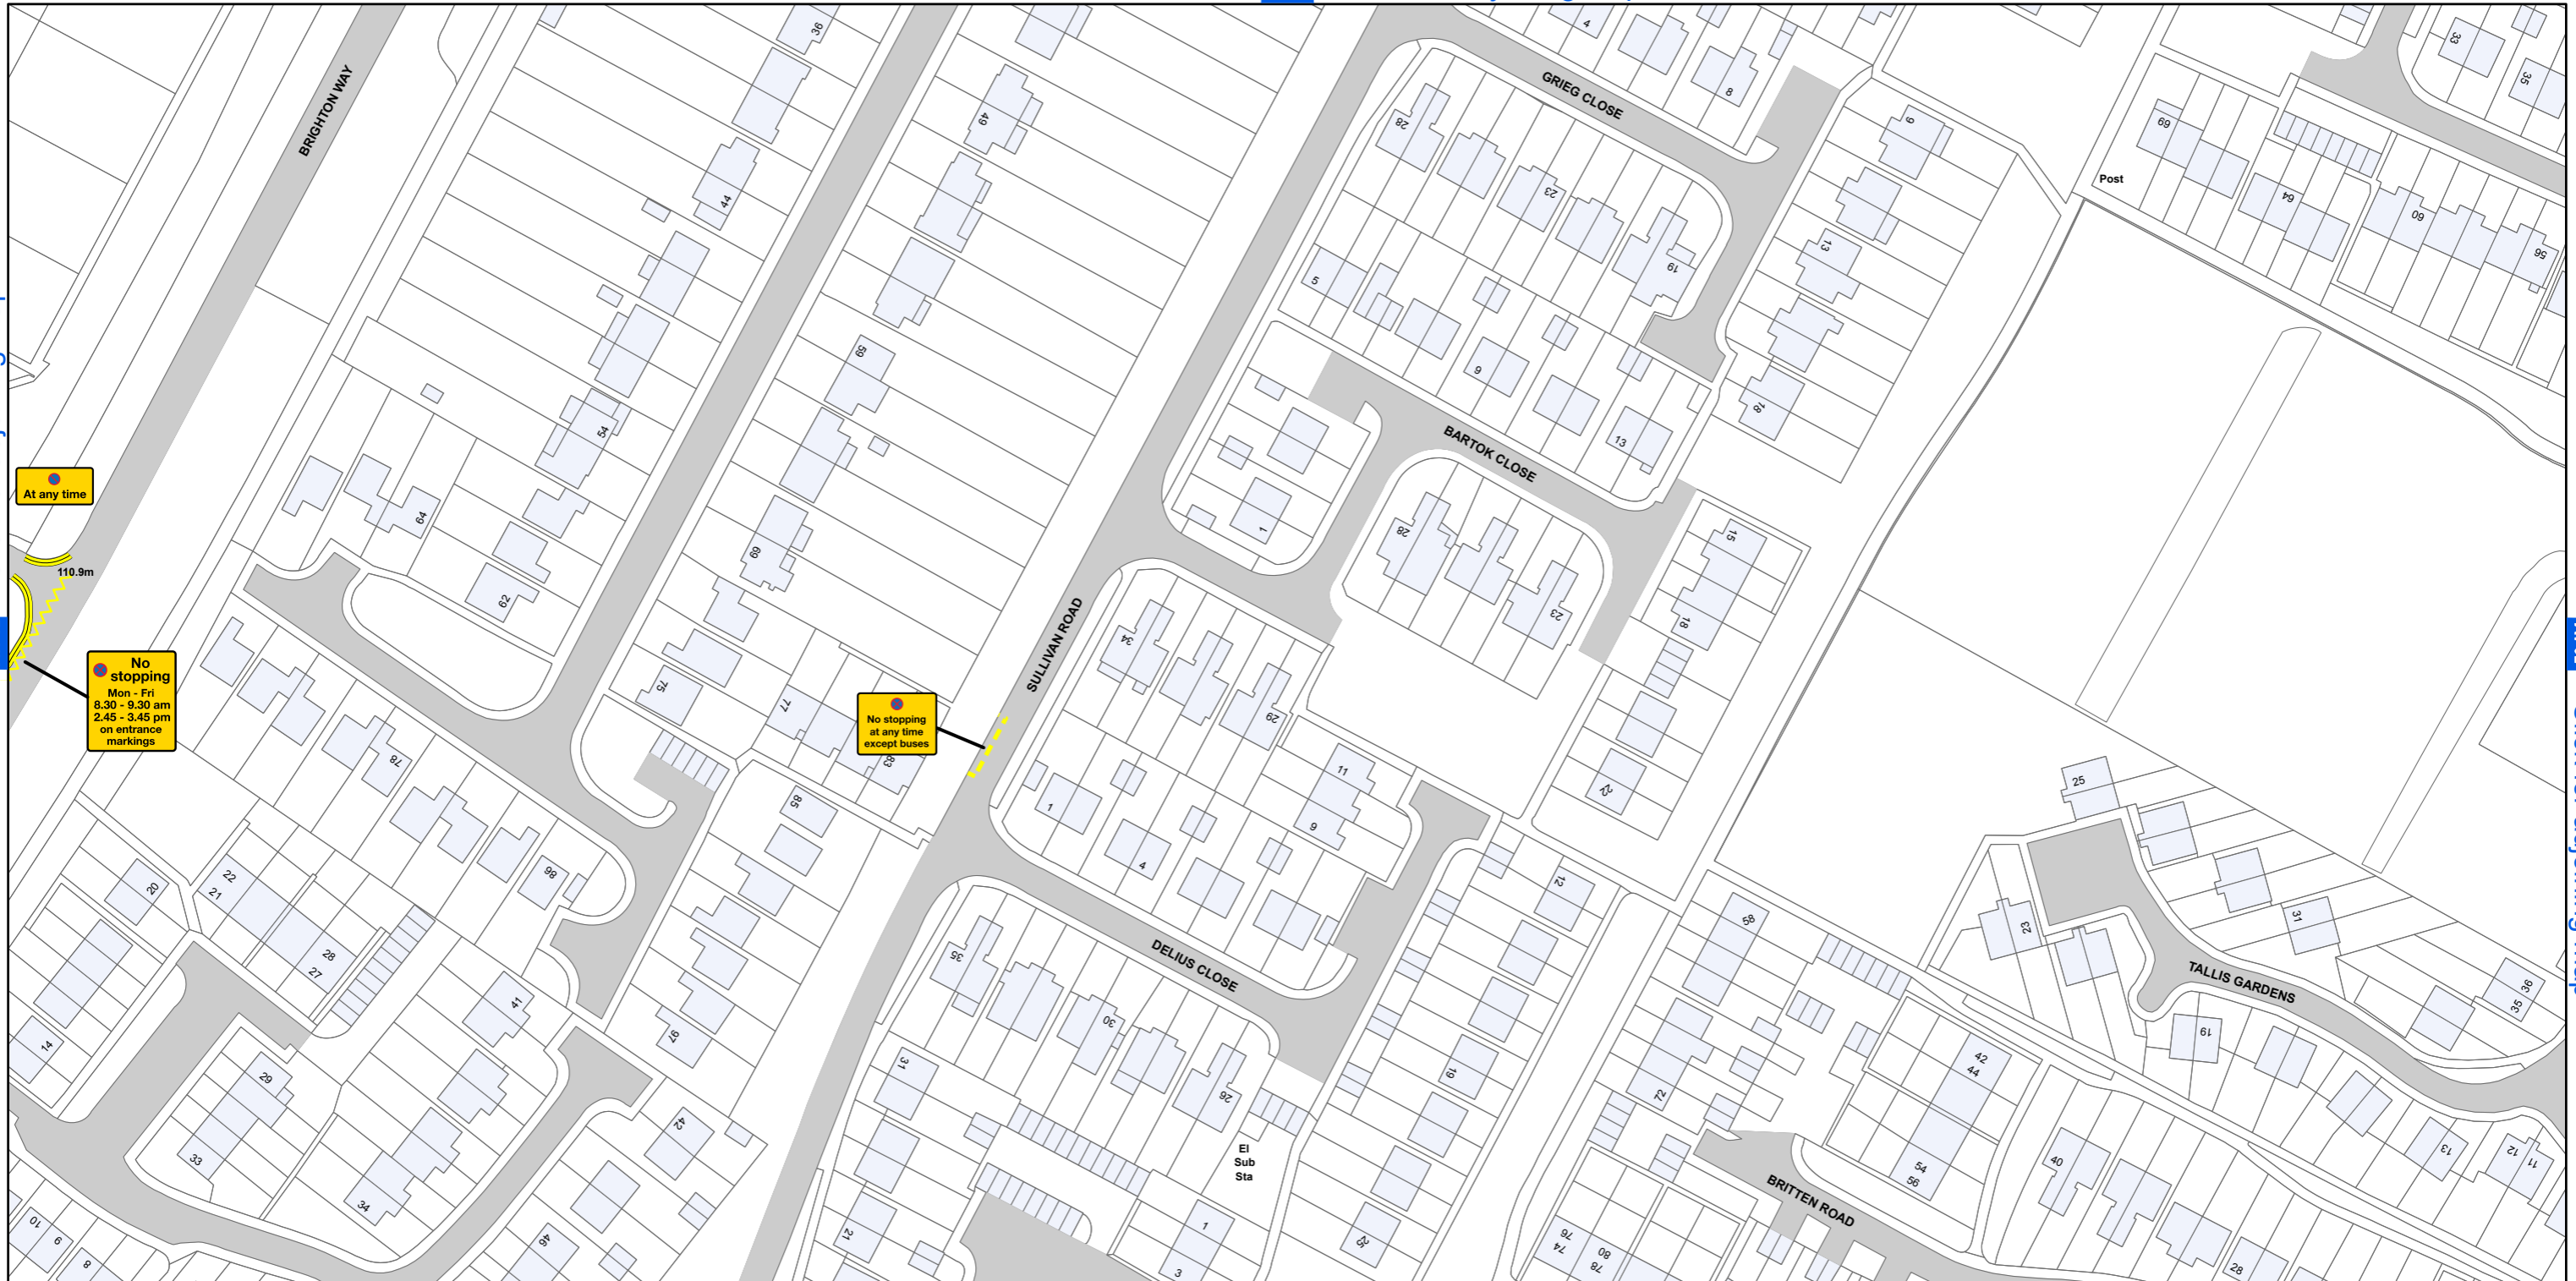

AREA CODE: AX 62

SHEET REVISION NUMBER - 0

SHEET ACTIVE FROM - 14 April 2018

[AX 61](#) Click for adjoining map

[AW 62](#) Click for adjoining map

[AX 62](#) Click for adjoining map

[AX 63](#) Click for adjoining map

SCALE - 1:1,250 @ A3

Basingstoke and Deane Borough Council
(Prohibition and Restriction of Waiting and Loading
and Parking Places) (Consolidation) Order 2018

**Basingstoke
and Deane**

Basingstoke and Deane Borough Council
Civic Offices
London Road
Basingstoke
Hampshire
RG21 4AH

© Crown copyright and database rights 2018 Ordnance Survey LA100019356

Produced by JL Mapping Services Ltd