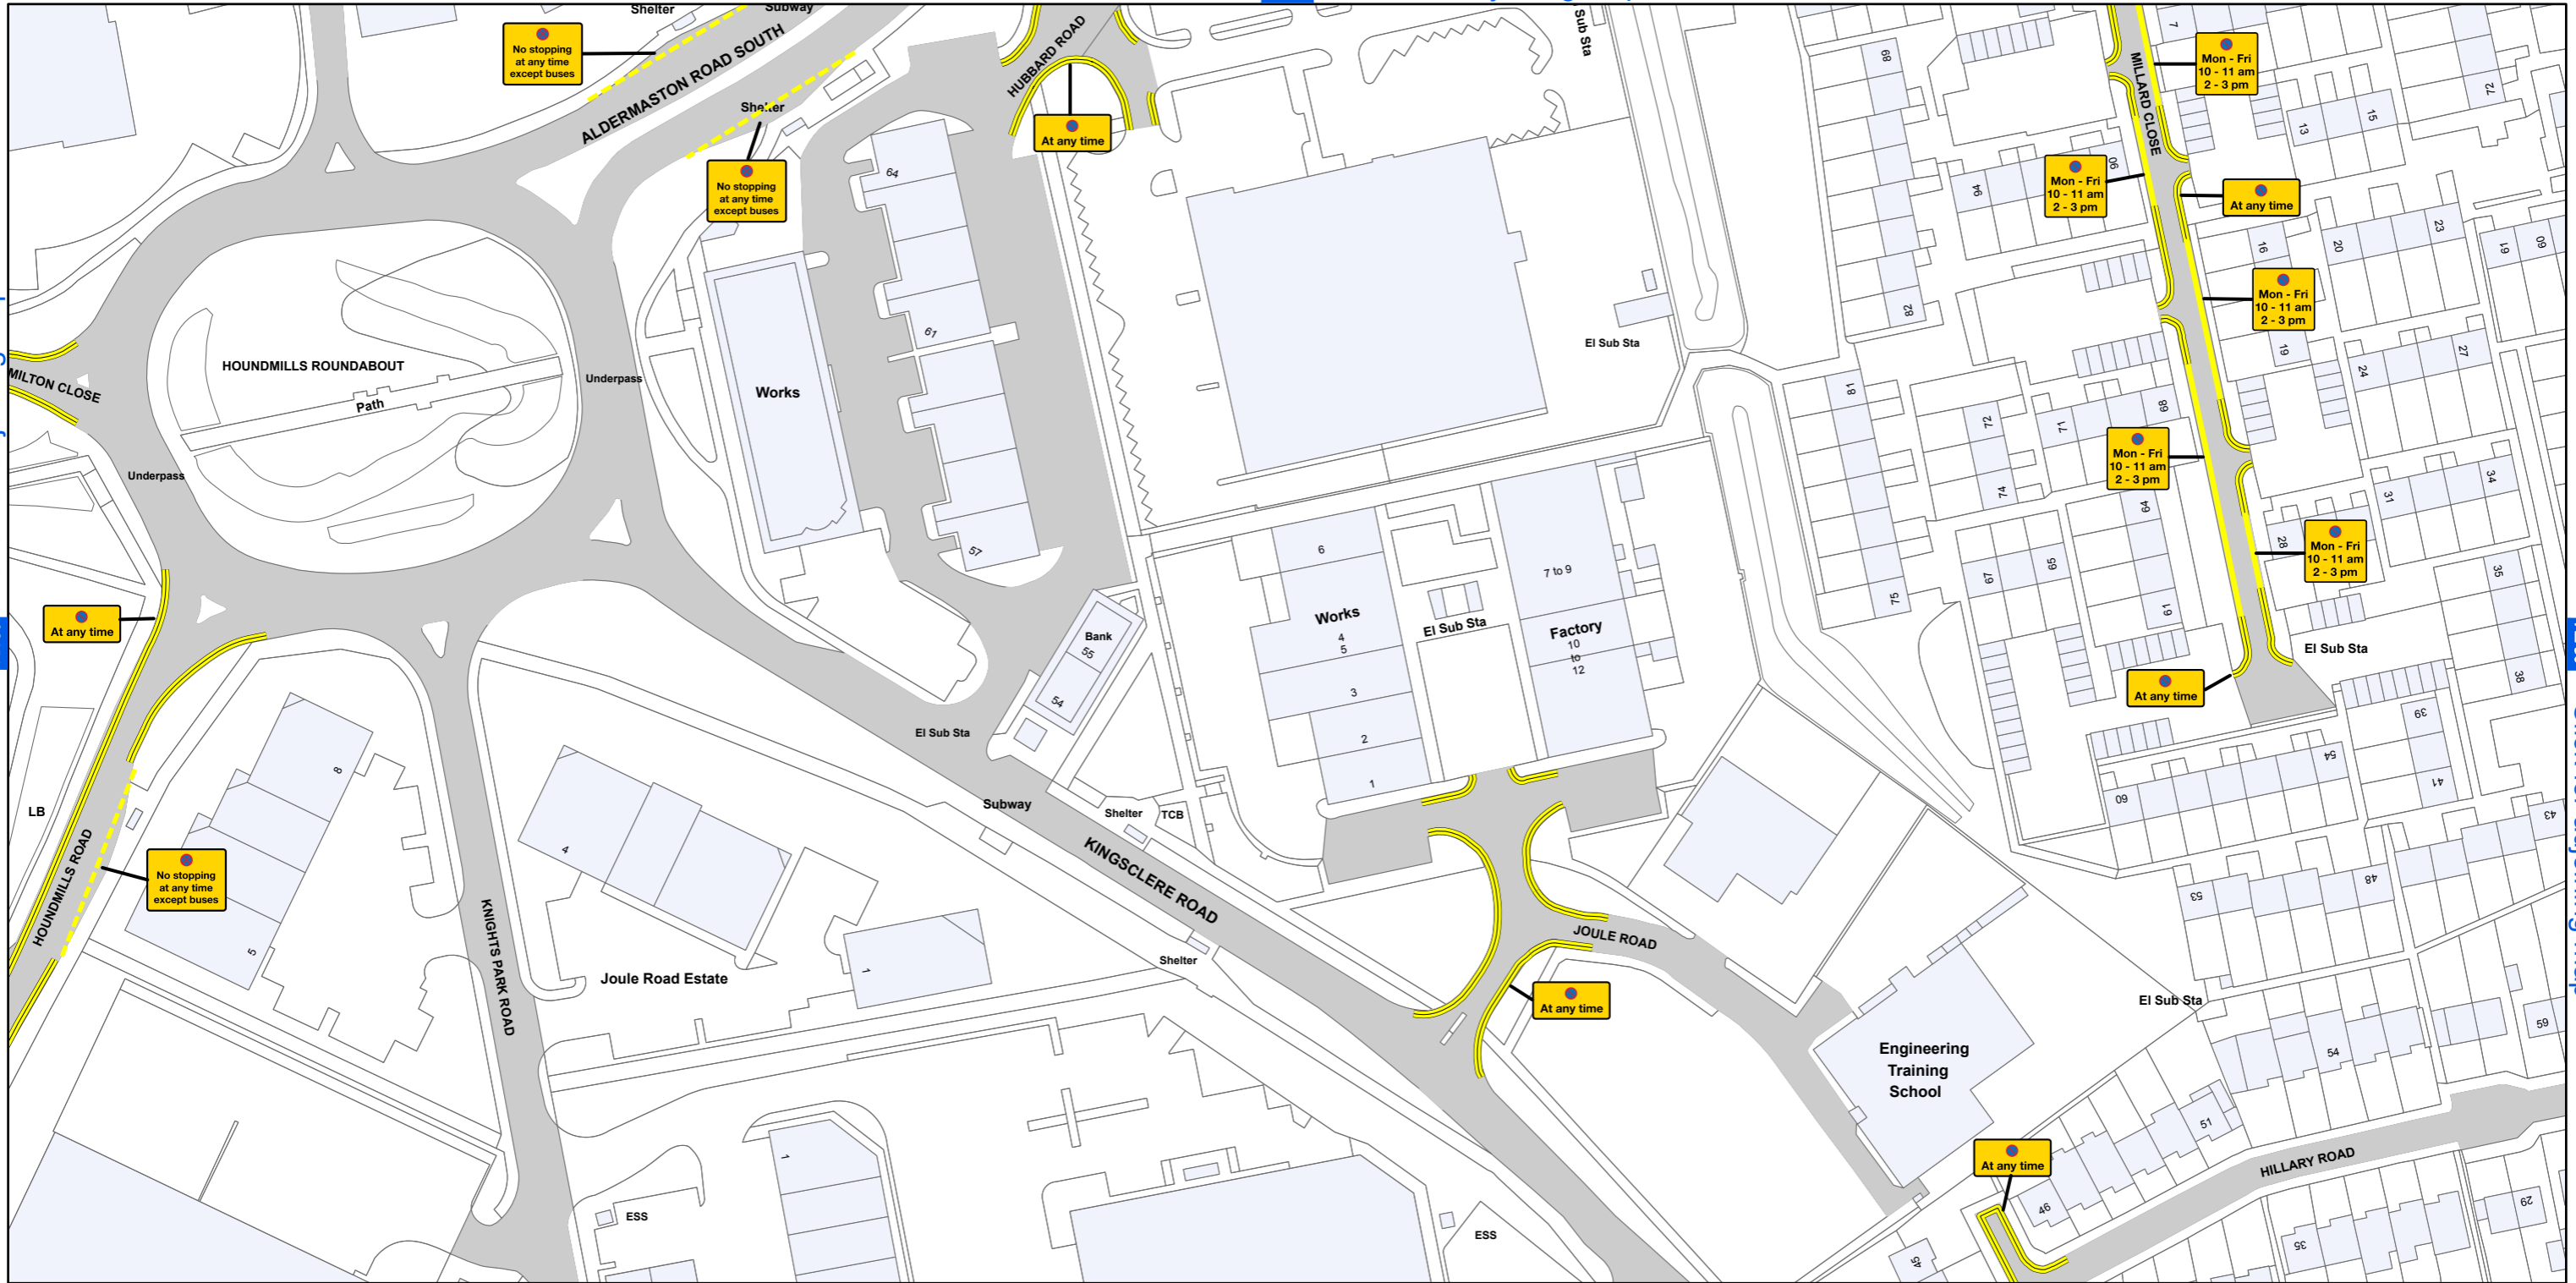

AREA CODE: AY 50

[AY 49](#) Click for adjoining map

[AX 50](#) Click for adjoining map

[AZ 50](#) Click for adjoining map

[AY 51](#) Click for adjoining map

SCALE - 1:1,250 @ A3

Basingstoke and Deane Borough Council
(Prohibition and Restriction of Waiting and Loading
and Parking Places) (Consolidation) Order 2018