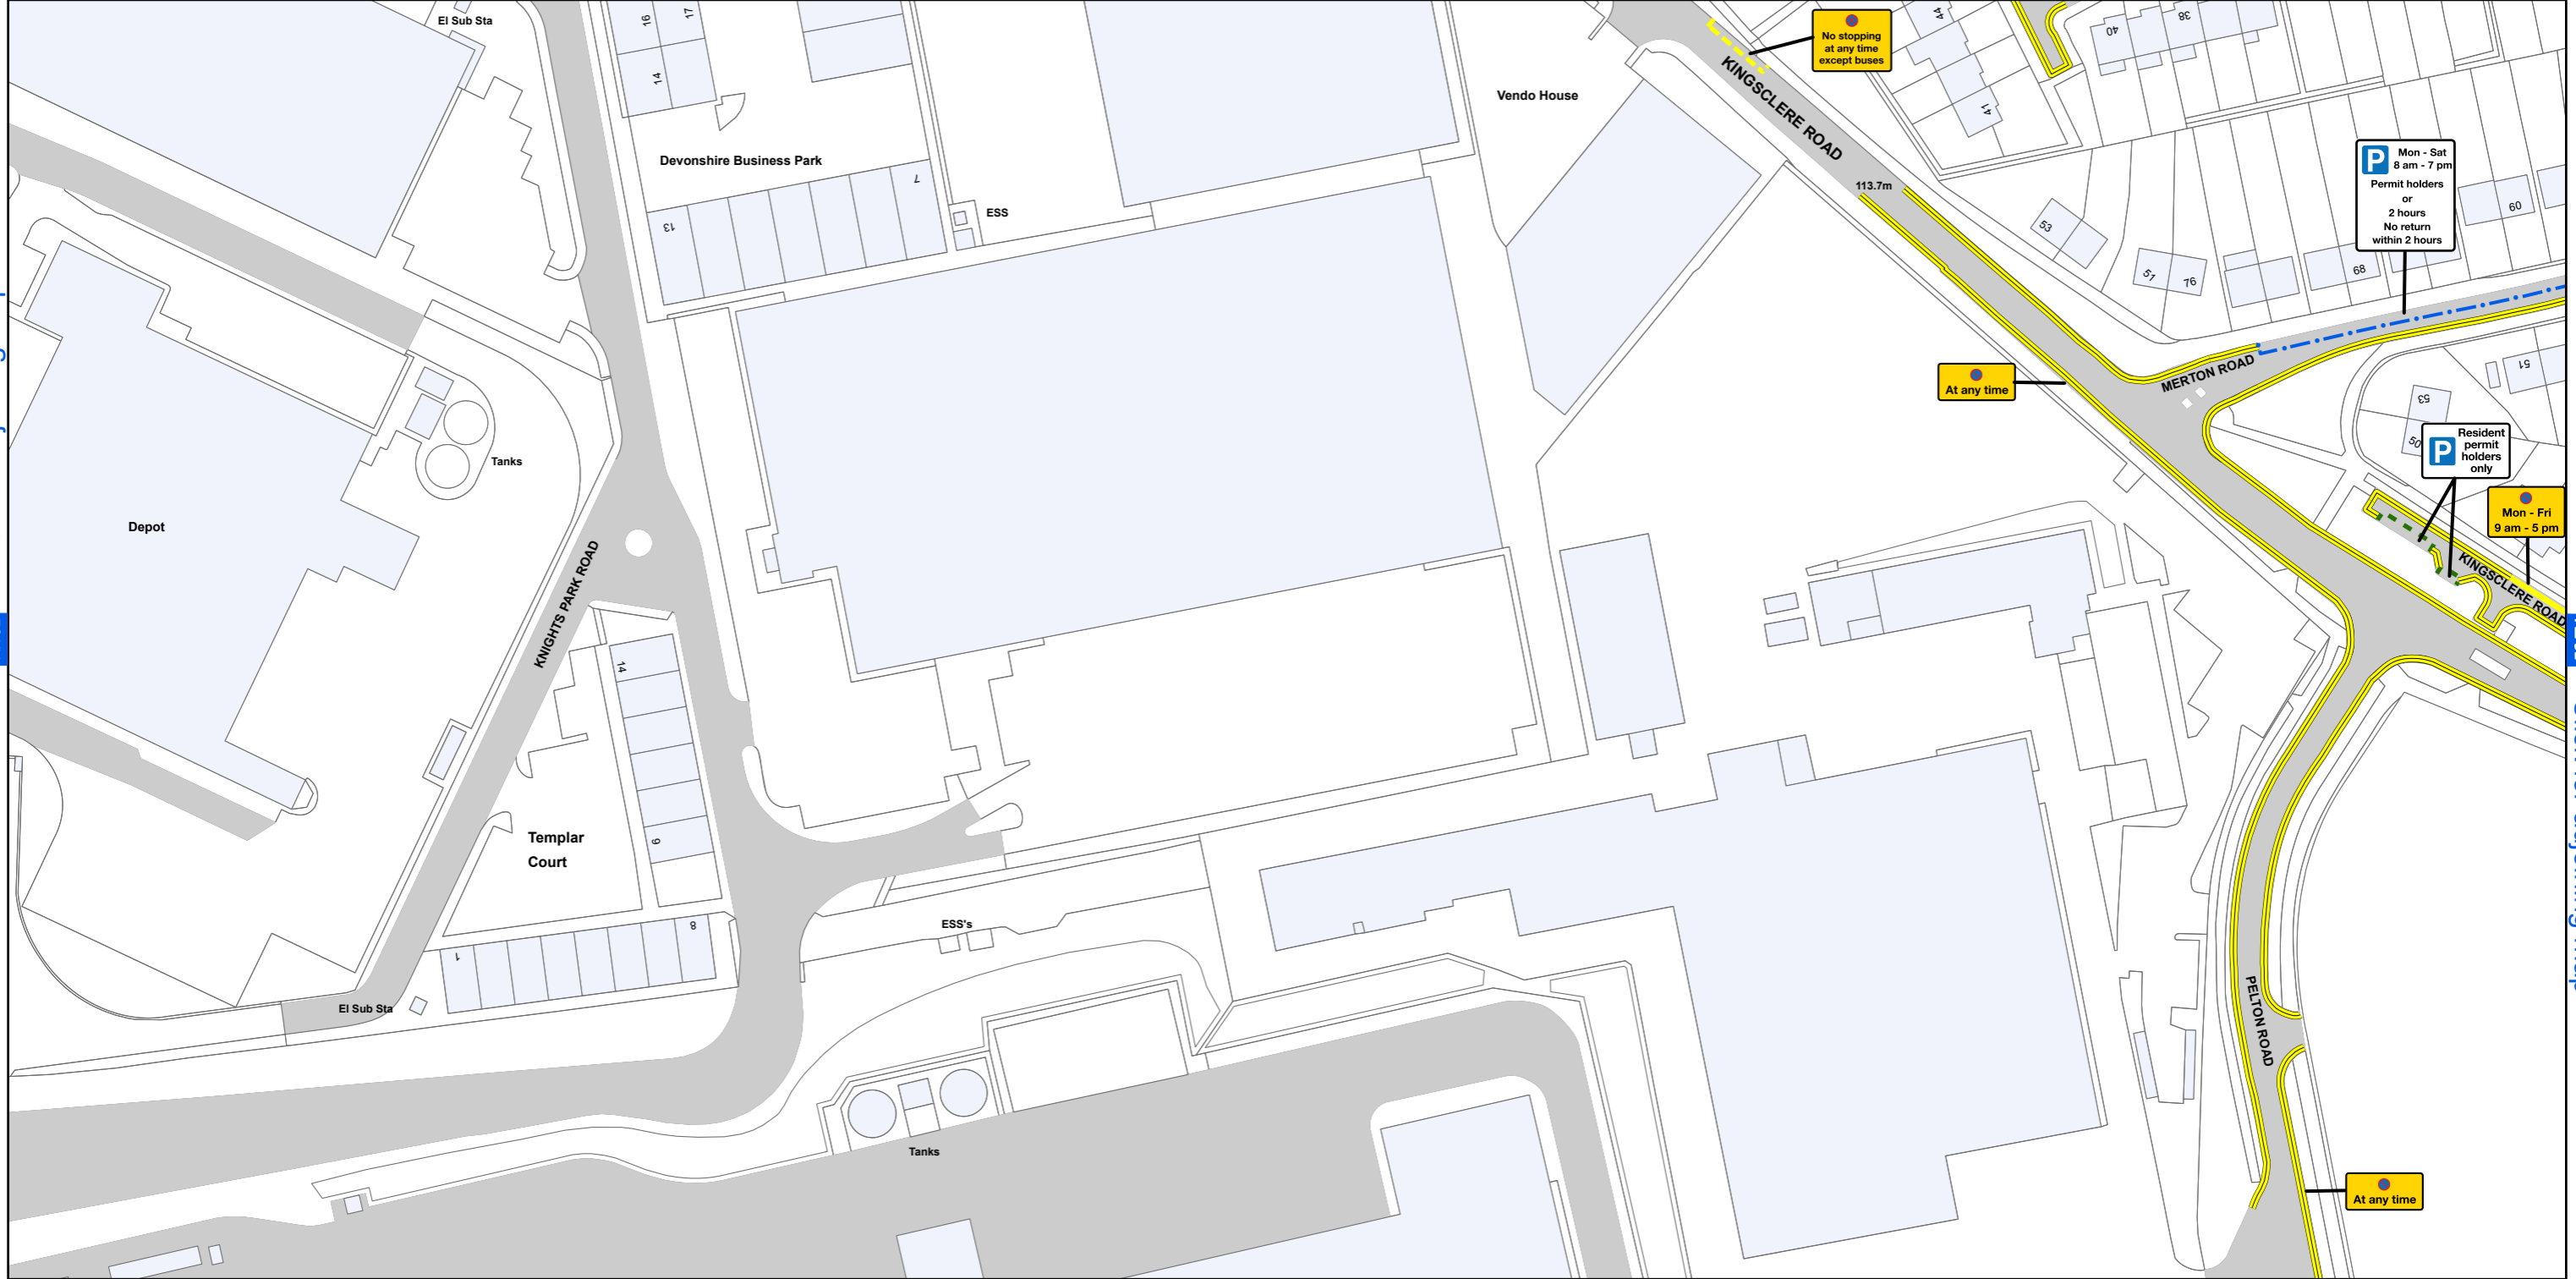

# AREA CODE: AY 51

SHEET REVISION NUMBER - 1

SHEET ACTIVE FROM - 13 October 2018

[AY 50](#) Click for adjoining map

Click for adjoining map

Click for adjoining map

[AY 52](#) Click for adjoining map

SCALE - 1:1,250 @ A3

Basingstoke and Deane Borough Council  
(Prohibition and Restriction of Waiting and Loading  
and Parking Places) (Consolidation) Order 2018