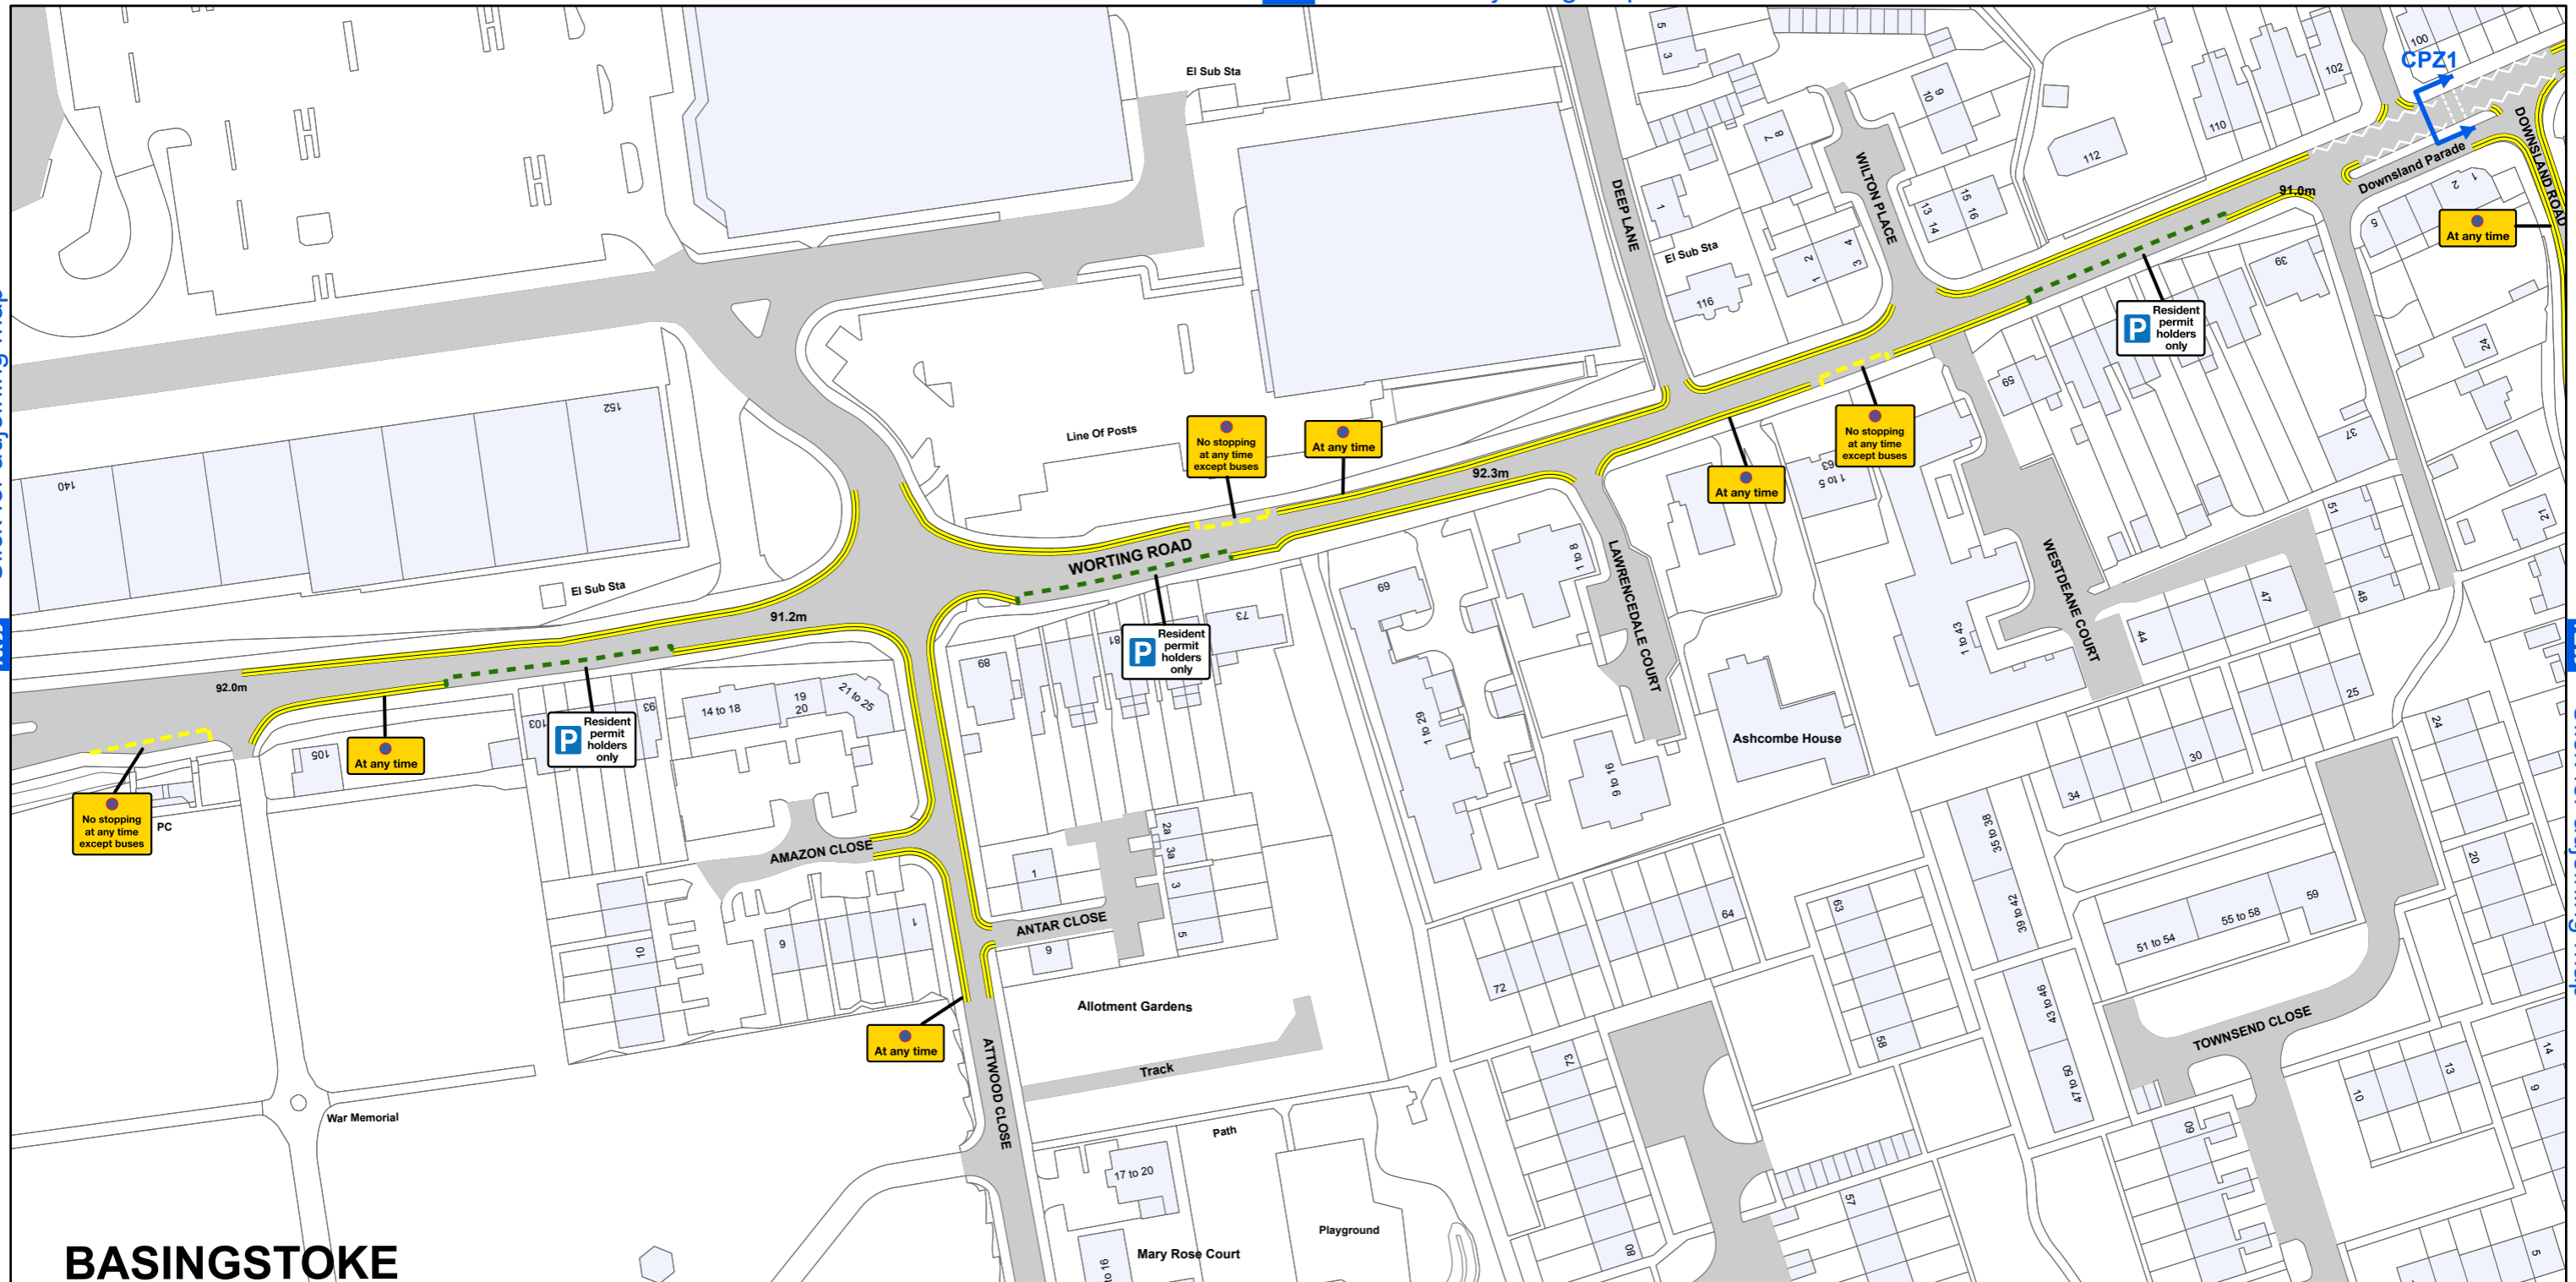

# AREA CODE: AY 55

SHEET REVISION NUMBER - 0

SHEET ACTIVE FROM - 14 April 2018

[AY 54](#) Click for adjoining map

[AX 55](#) Click for adjoining map

[AZ 55](#) Click for adjoining map

[AY 56](#) Click for adjoining map

**BASINGSTOKE**

SCALE - 1:1,250 @ A3

Basingstoke and Deane Borough Council  
(Prohibition and Restriction of Waiting and Loading  
and Parking Places) (Consolidation) Order 2018

**Basingstoke  
and Deane**