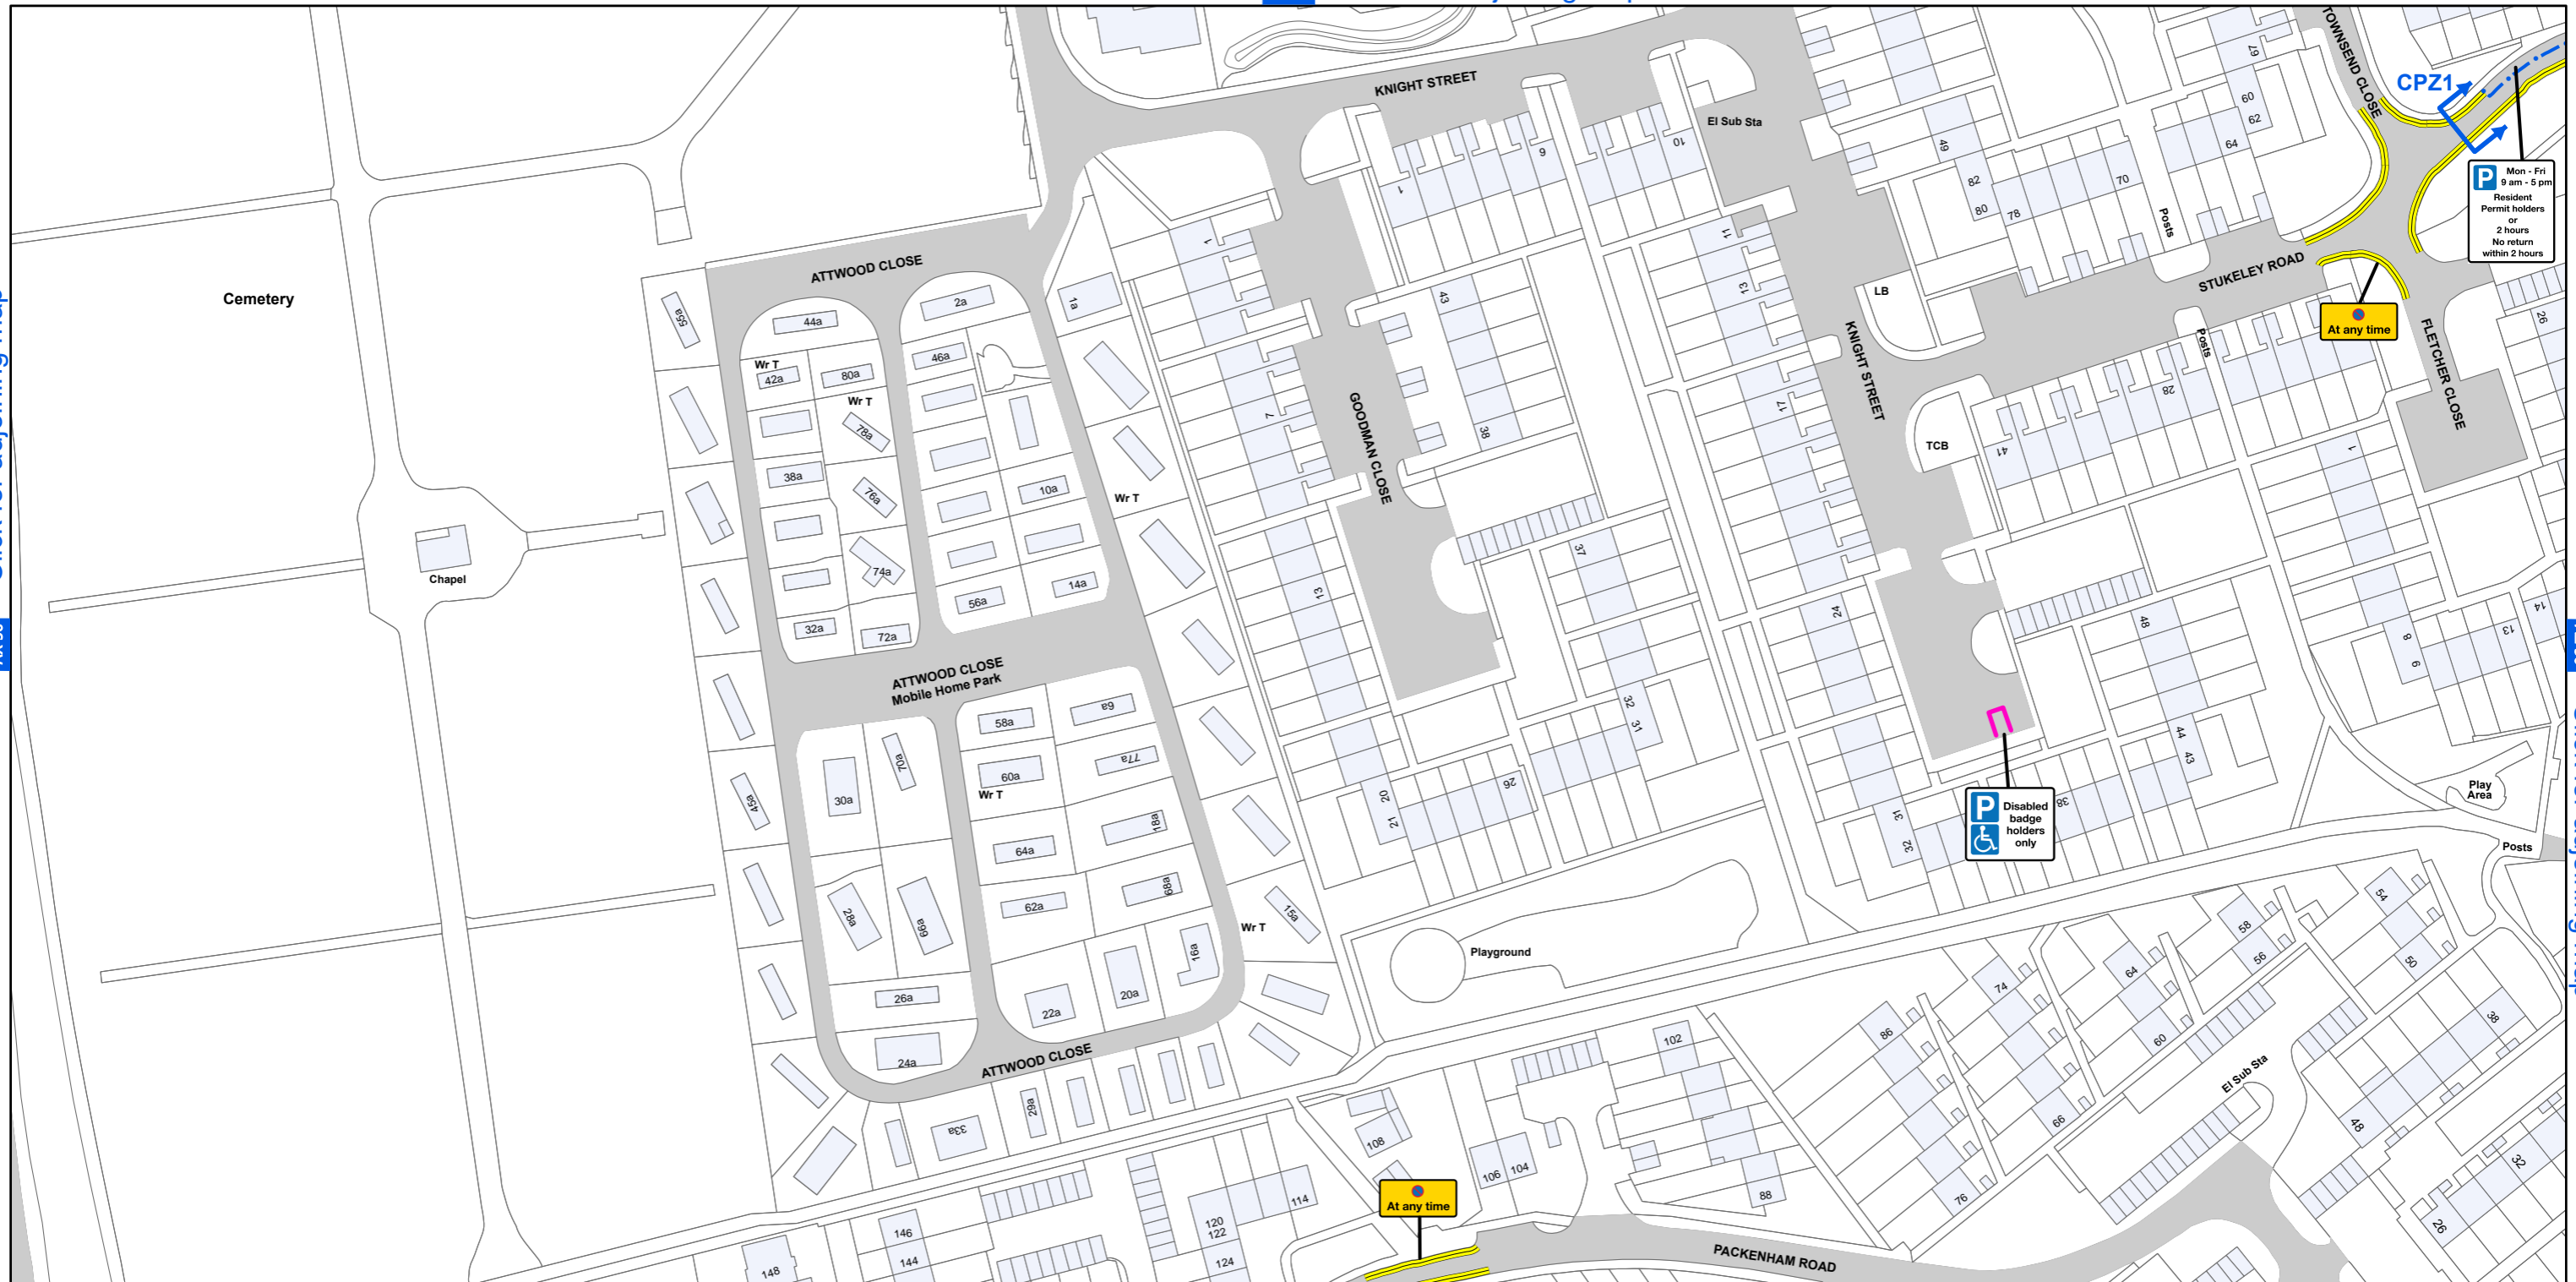

AREA CODE: AY 56

SHEET REVISION NUMBER - 1

SHEET ACTIVE FROM - 13 October 2018

[AY 55](#) Click for adjoining map

[AX 56](#) Click for adjoining map

[AZ 56](#) Click for adjoining map

[AY 57](#) Click for adjoining map

SCALE - 1:1,250 @ A3

Basingstoke and Deane Borough Council
(Prohibition and Restriction of Waiting and Loading
and Parking Places) (Consolidation) Order 2018

Basingstoke and Deane

Basingstoke and Deane Borough Council
Civic Offices
London Road
Basingstoke
Hampshire
RG21 4AH

© Crown copyright and database rights 2018 Ordnance Survey LA100019356

Produced by JL Mapping Services Ltd