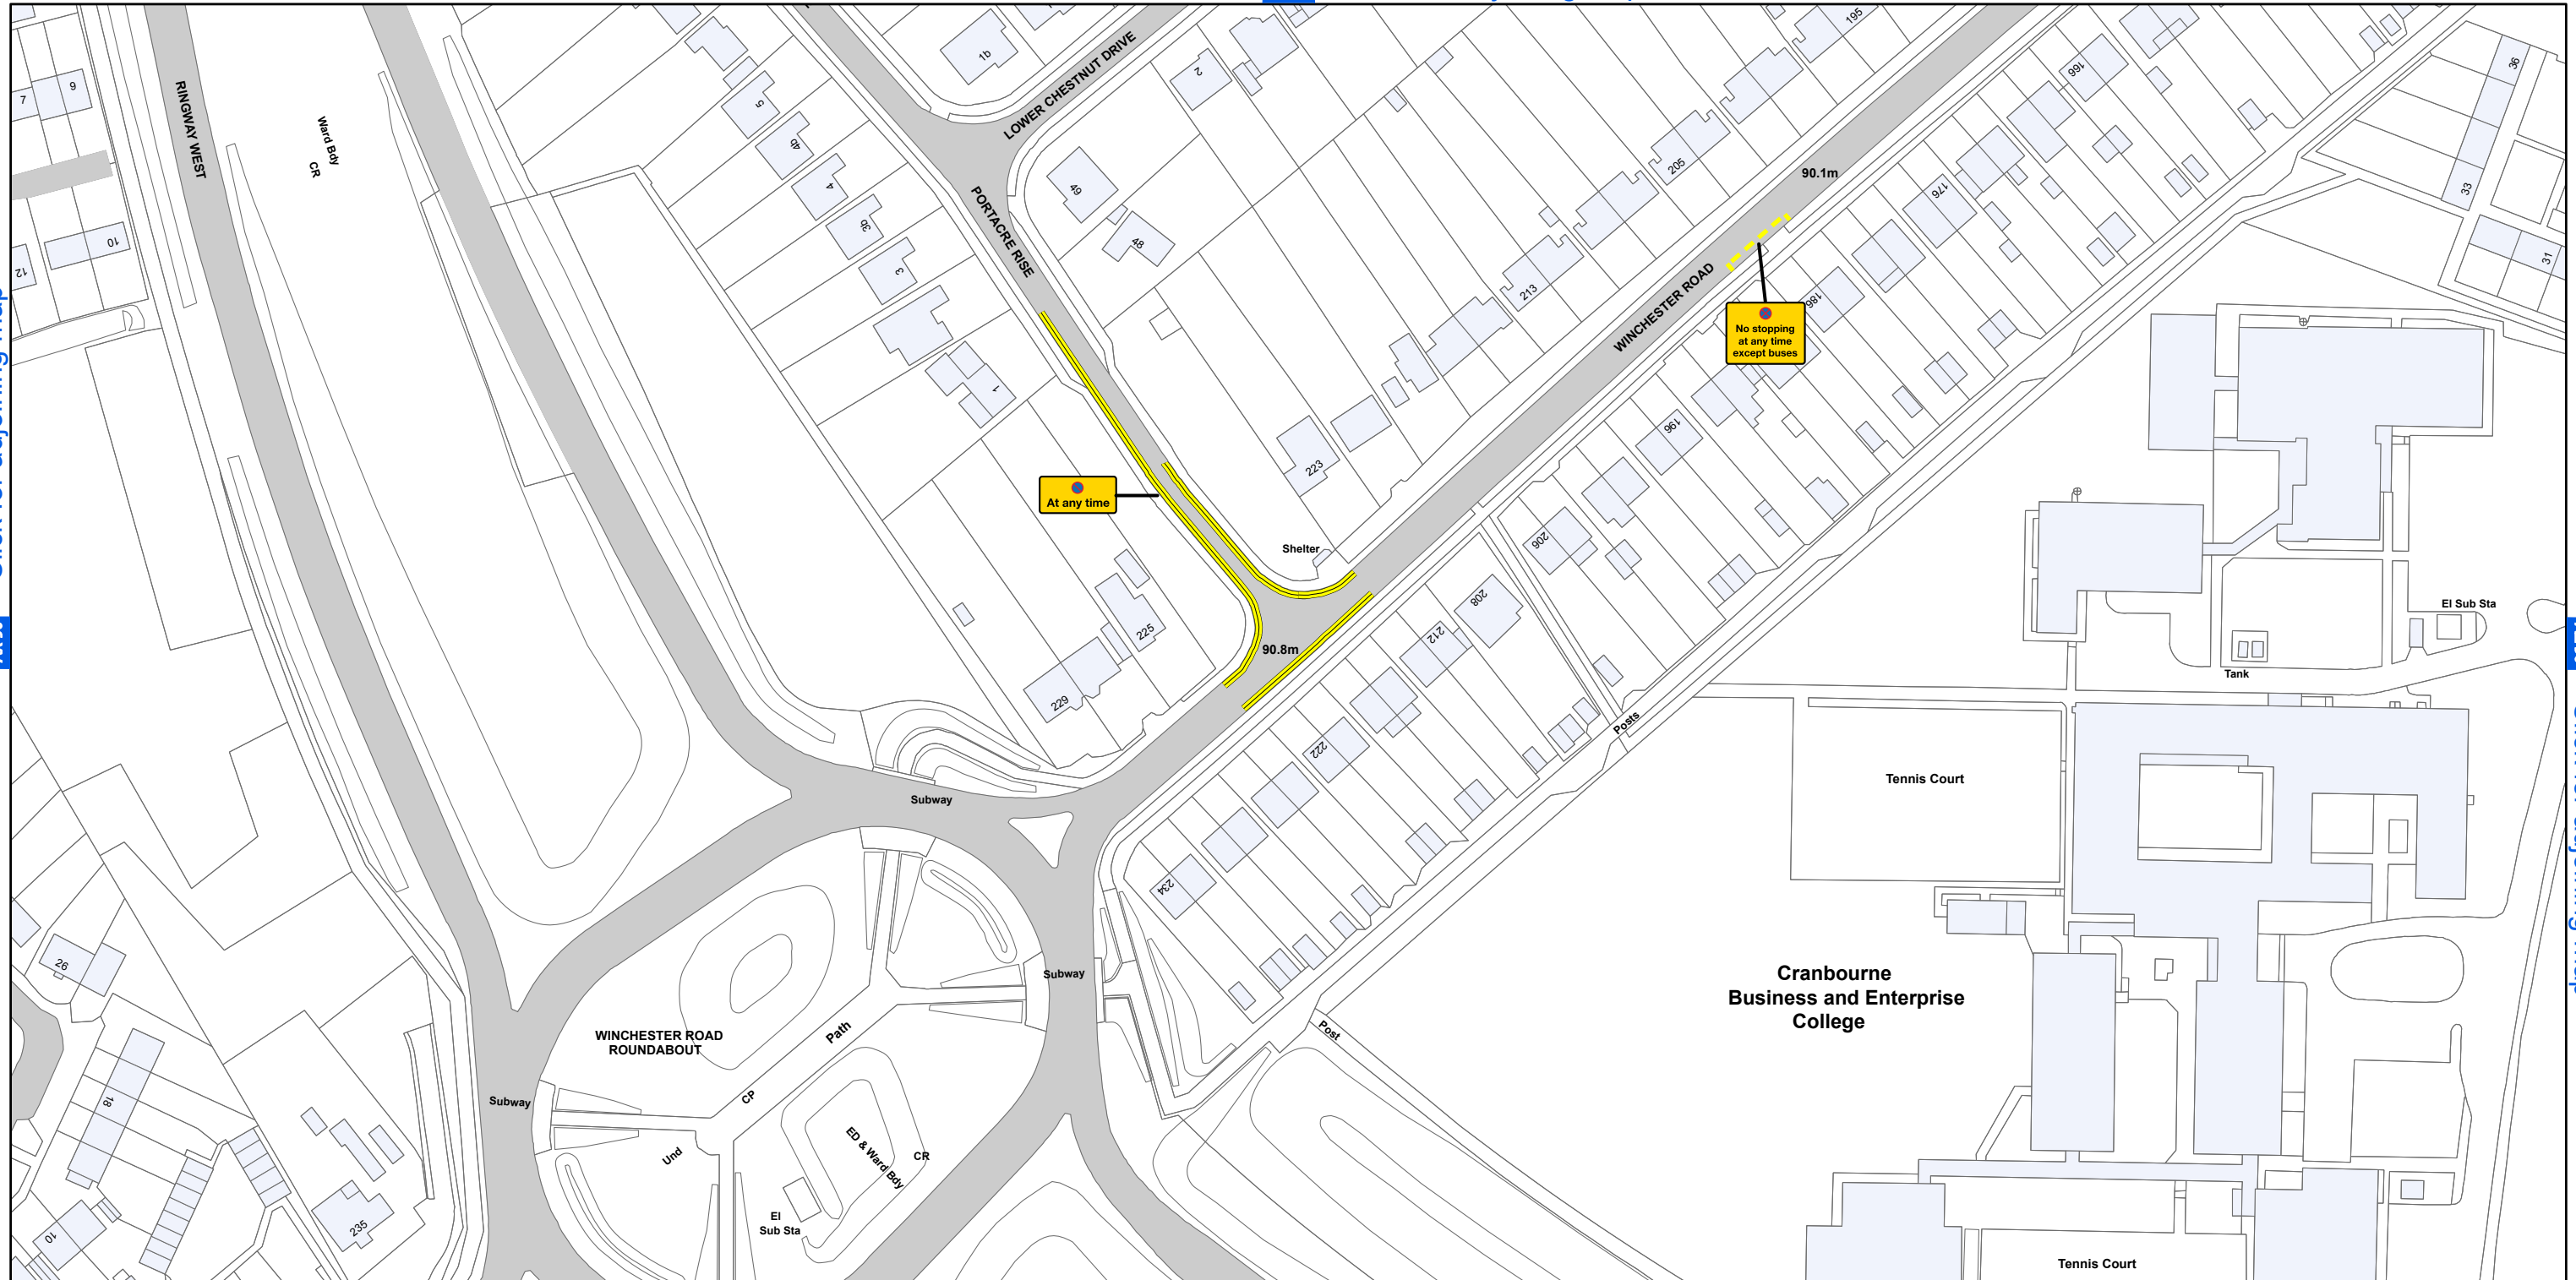

AREA CODE: AY 58

SHEET REVISION NUMBER - 0

SHEET ACTIVE FROM - 14 April 2018

[AY 57](#) Click for adjoining map

[AX 58](#) Click for adjoining map

[AZ 58](#) Click for adjoining map

[AY 59](#) Click for adjoining map

SCALE - 1:1,250 @ A3

Basingstoke and Deane Borough Council
(Prohibition and Restriction of Waiting and Loading
and Parking Places) (Consolidation) Order 2018

**Basingstoke
and Deane**

Basingstoke and Deane Borough Council
Civic Offices
London Road
Basingstoke
Hampshire
RG21 4AH

© Crown copyright and database rights 2018 Ordnance Survey LA100019356

Produced by JL Mapping Services Ltd