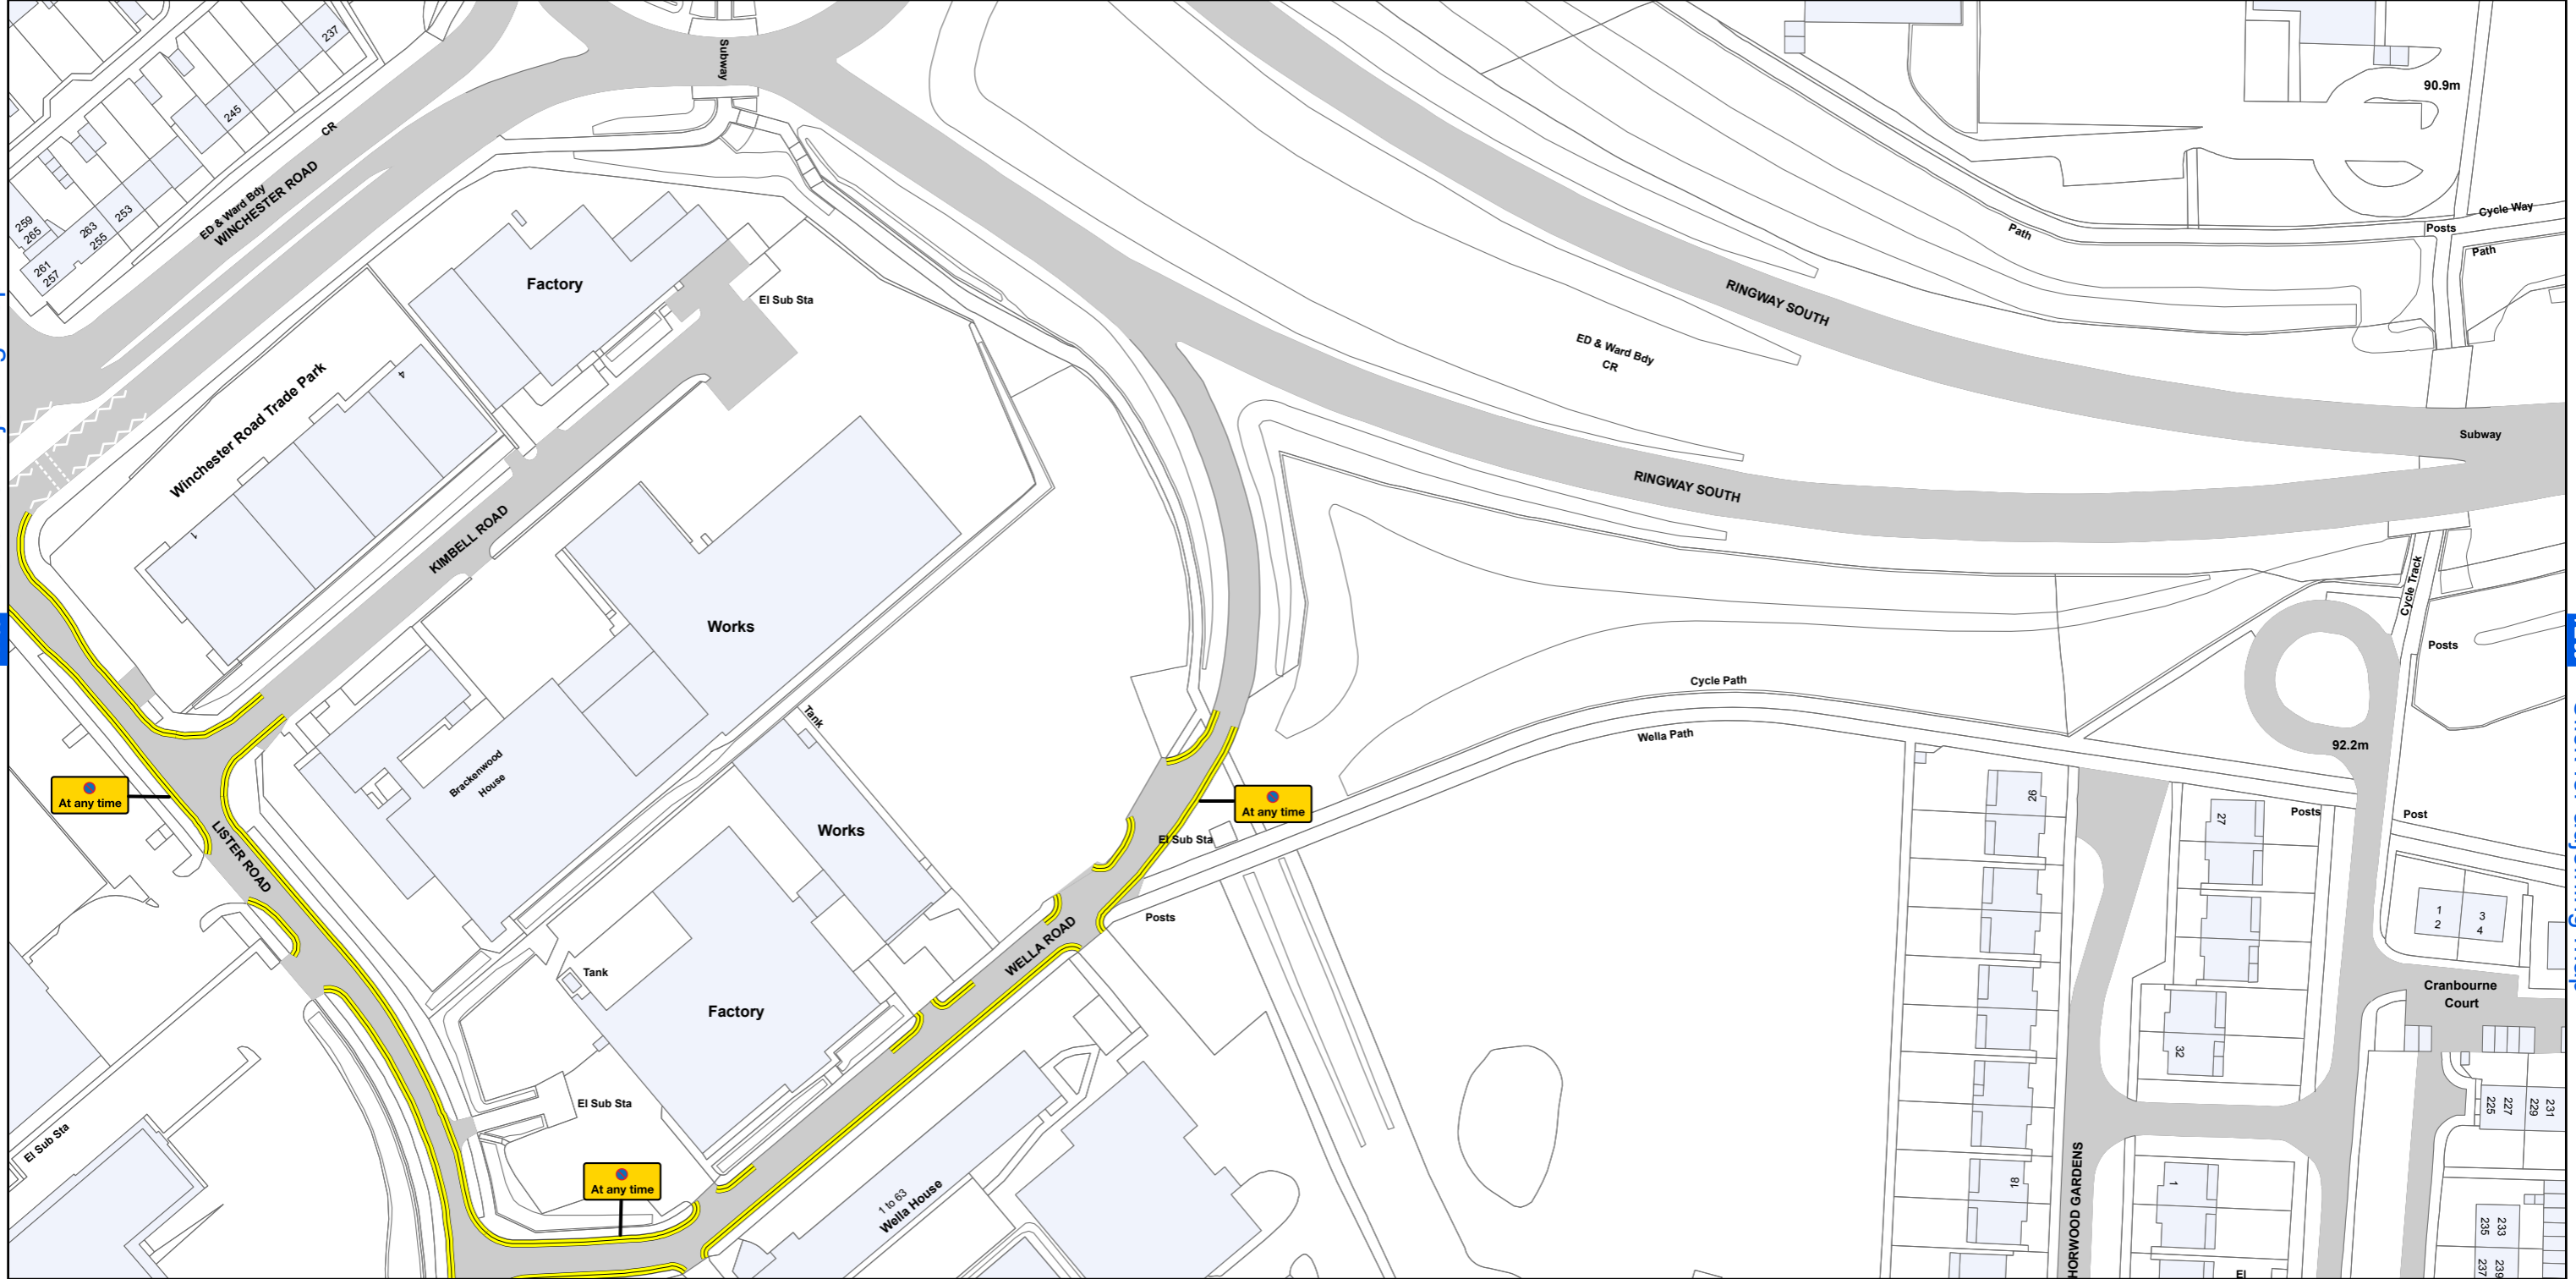

AREA CODE: AY 59

SHEET REVISION NUMBER - 0

SHEET ACTIVE FROM - 14 April 2018

[AY 58](#) Click for adjoining map

[AX 59](#) Click for adjoining map

[AZ 59](#) Click for adjoining map

[AY 60](#) Click for adjoining map

SCALE - 1:1,250 @ A3

Basingstoke and Deane Borough Council
(Prohibition and Restriction of Waiting and Loading
and Parking Places) (Consolidation) Order 2018

Basingstoke
and Deane

Basingstoke and Deane Borough Council
Civic Offices
London Road
Basingstoke
Hampshire
RG21 4AH

© Crown copyright and database rights 2018 Ordnance Survey LA100019356

Produced by JL Mapping Services Ltd