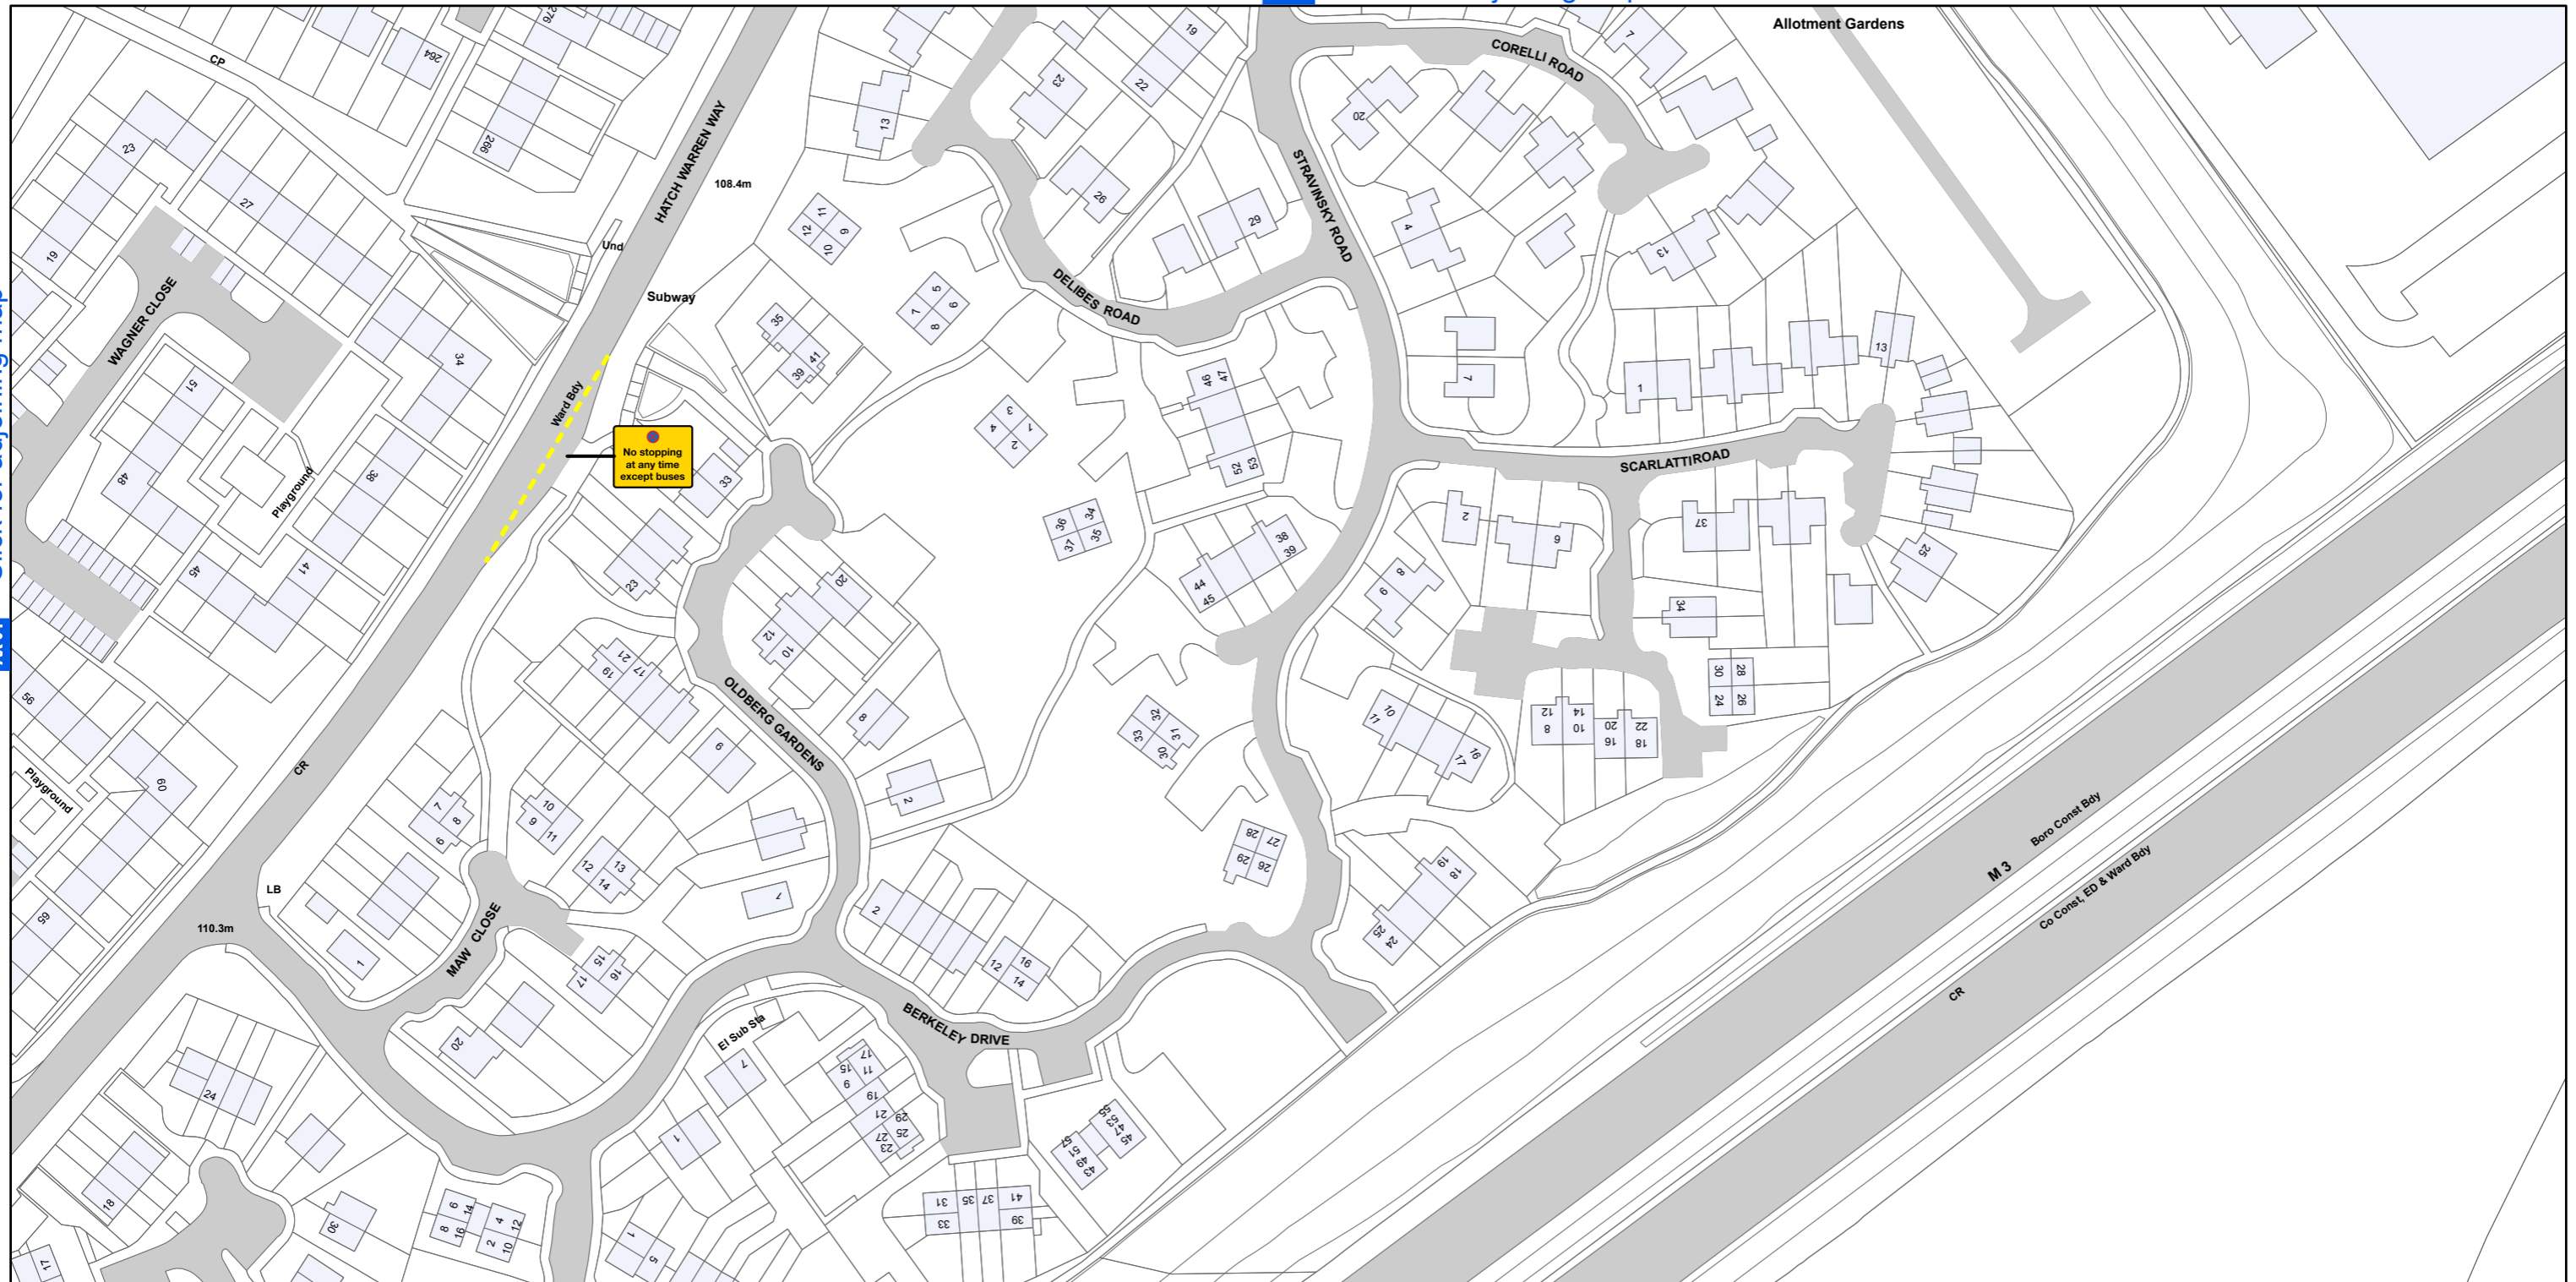

AREA CODE: AY 64

SHEET REVISION NUMBER - 0

SHEET ACTIVE FROM - 14 April 2018

[AY 63](#) [Click for adjoining map](#)

[AX 64](#) [Click for adjoining map](#)

SCALE - 1:1,250 @ A3

Basingstoke and Deane Borough Council
(Prohibition and Restriction of Waiting and Loading
and Parking Places) (Consolidation) Order 2018

**Basingstoke
and Deane**

Basingstoke and Deane Borough Council
Civic Offices
London Road
Basingstoke
Hampshire
RG21 4AH

© Crown copyright and database rights 2018 Ordnance Survey LA100019356

Produced by JL Mapping Services Ltd