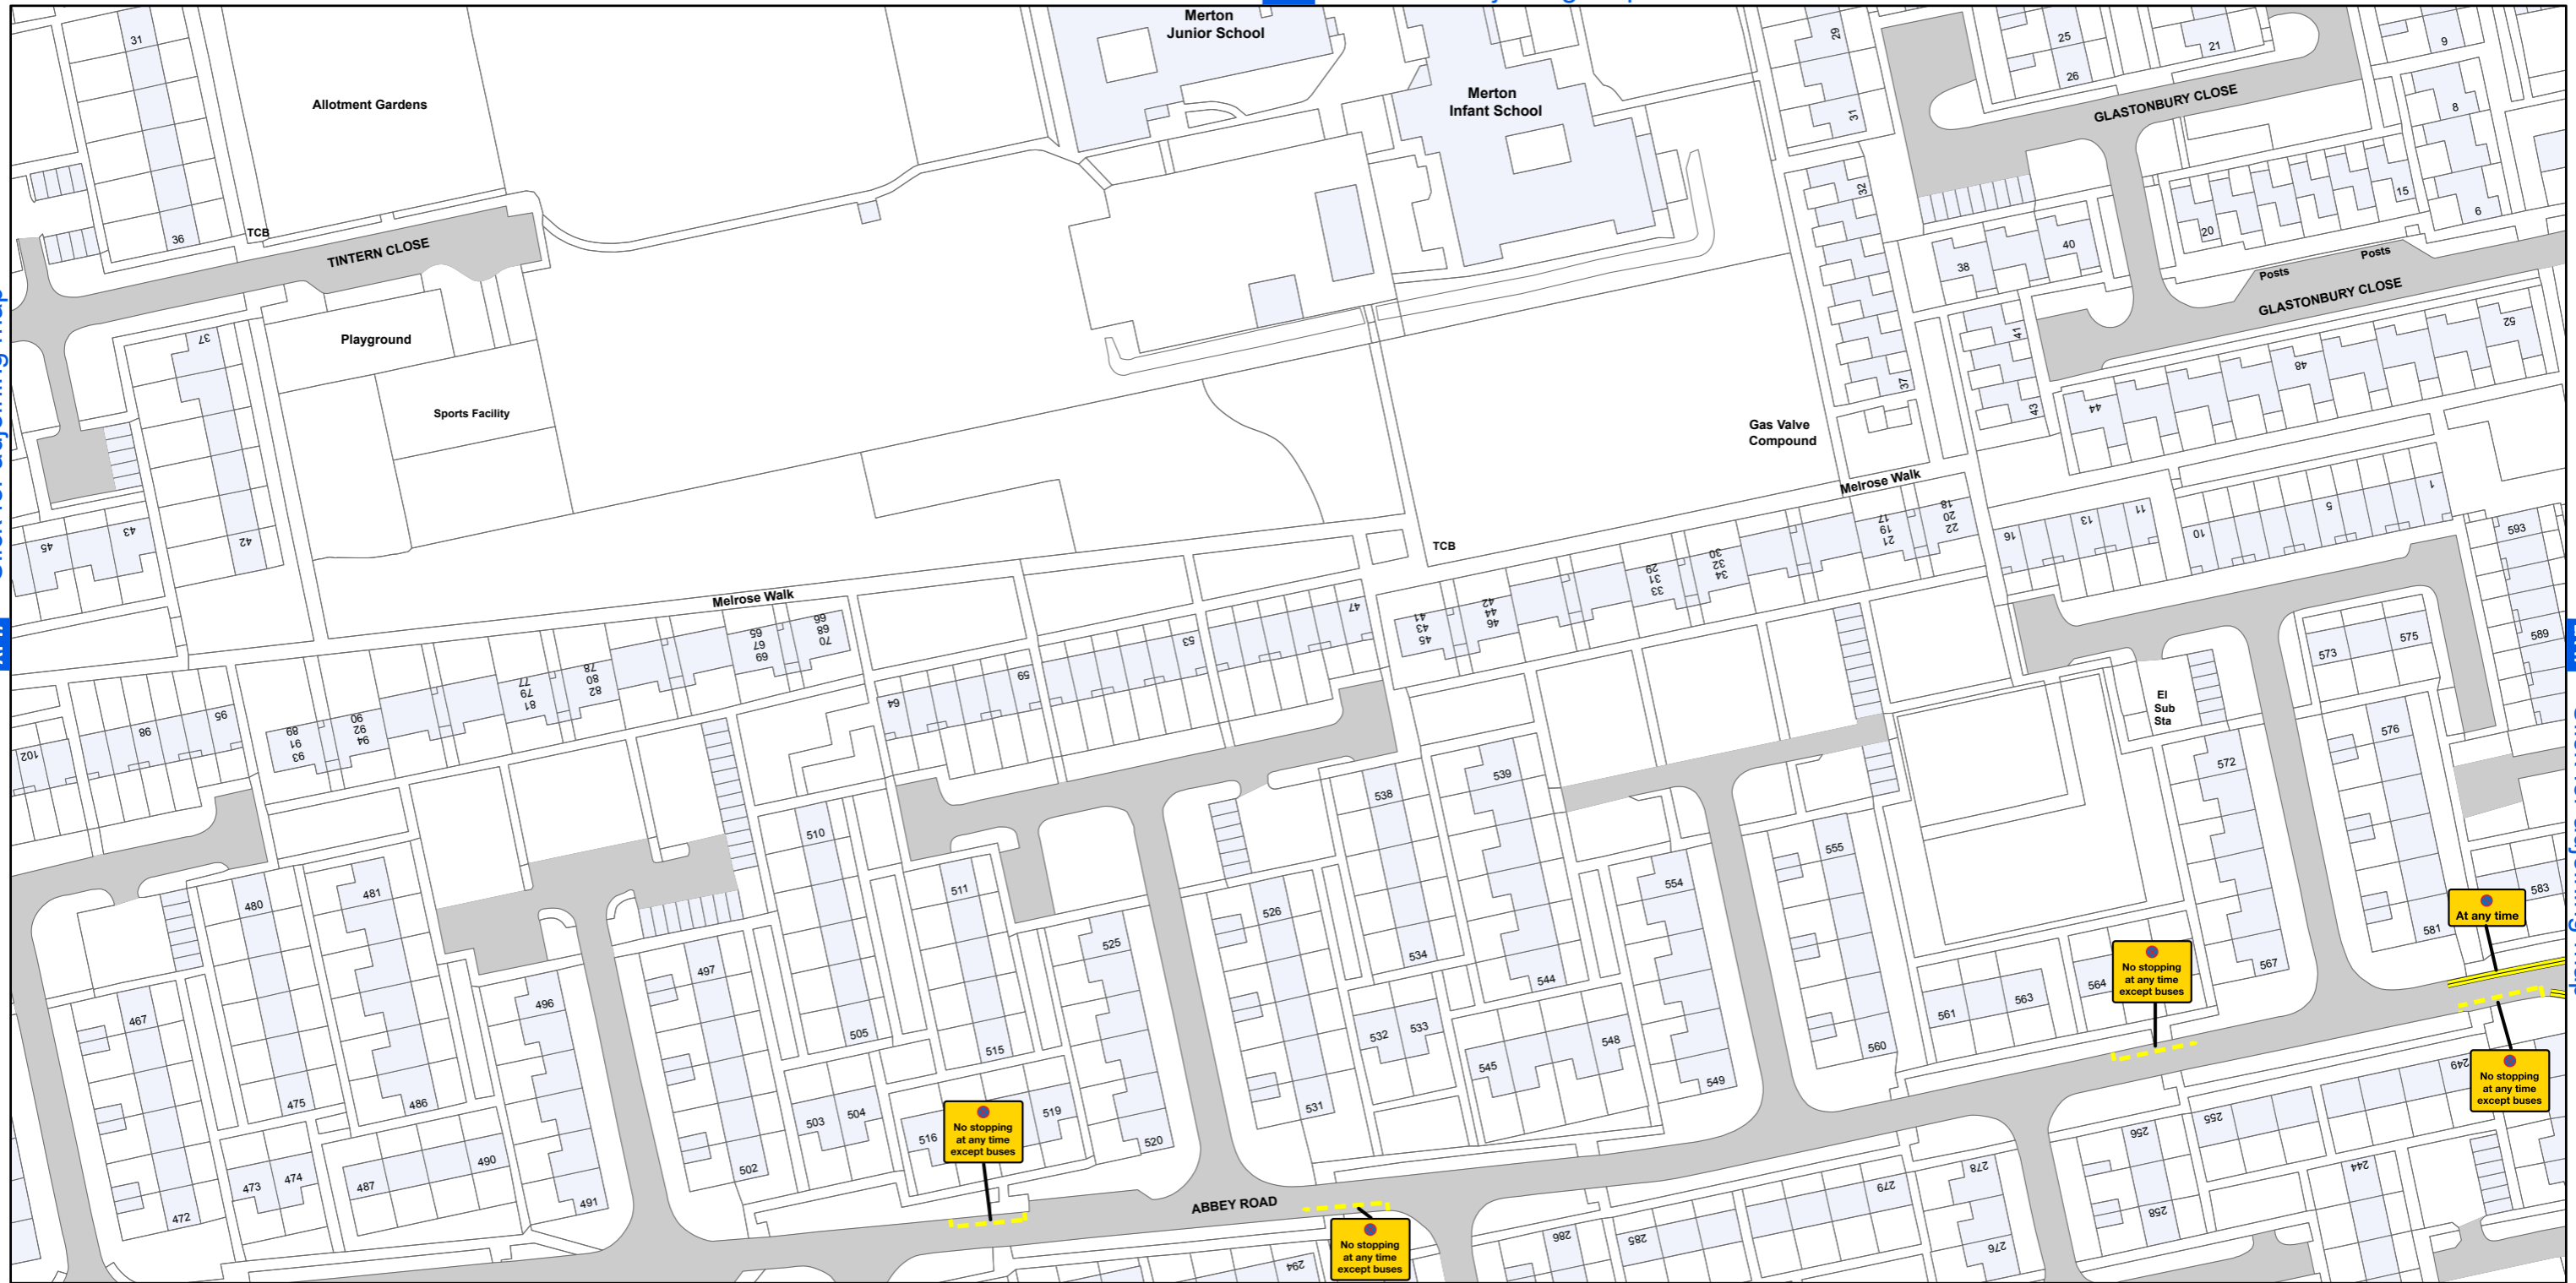

AREA CODE: AZ 47

SHEET REVISION NUMBER - 0

SHEET ACTIVE FROM - 14 April 2018

[AZ 46](#) Click for adjoining map

[AY 47](#) Click for adjoining map

[BA 47](#) Click for adjoining map

[AZ 48](#) Click for adjoining map

SCALE - 1:1,250 @ A3

Basingstoke and Deane Borough Council
(Prohibition and Restriction of Waiting and Loading
and Parking Places) (Consolidation) Order 2018

Basingstoke and Deane

Basingstoke and Deane Borough Council
Civic Offices
London Road
Basingstoke
Hampshire
RG21 4AH

© Crown copyright and database rights 2018 Ordnance Survey LA100019356

Produced by JL Mapping Services Ltd