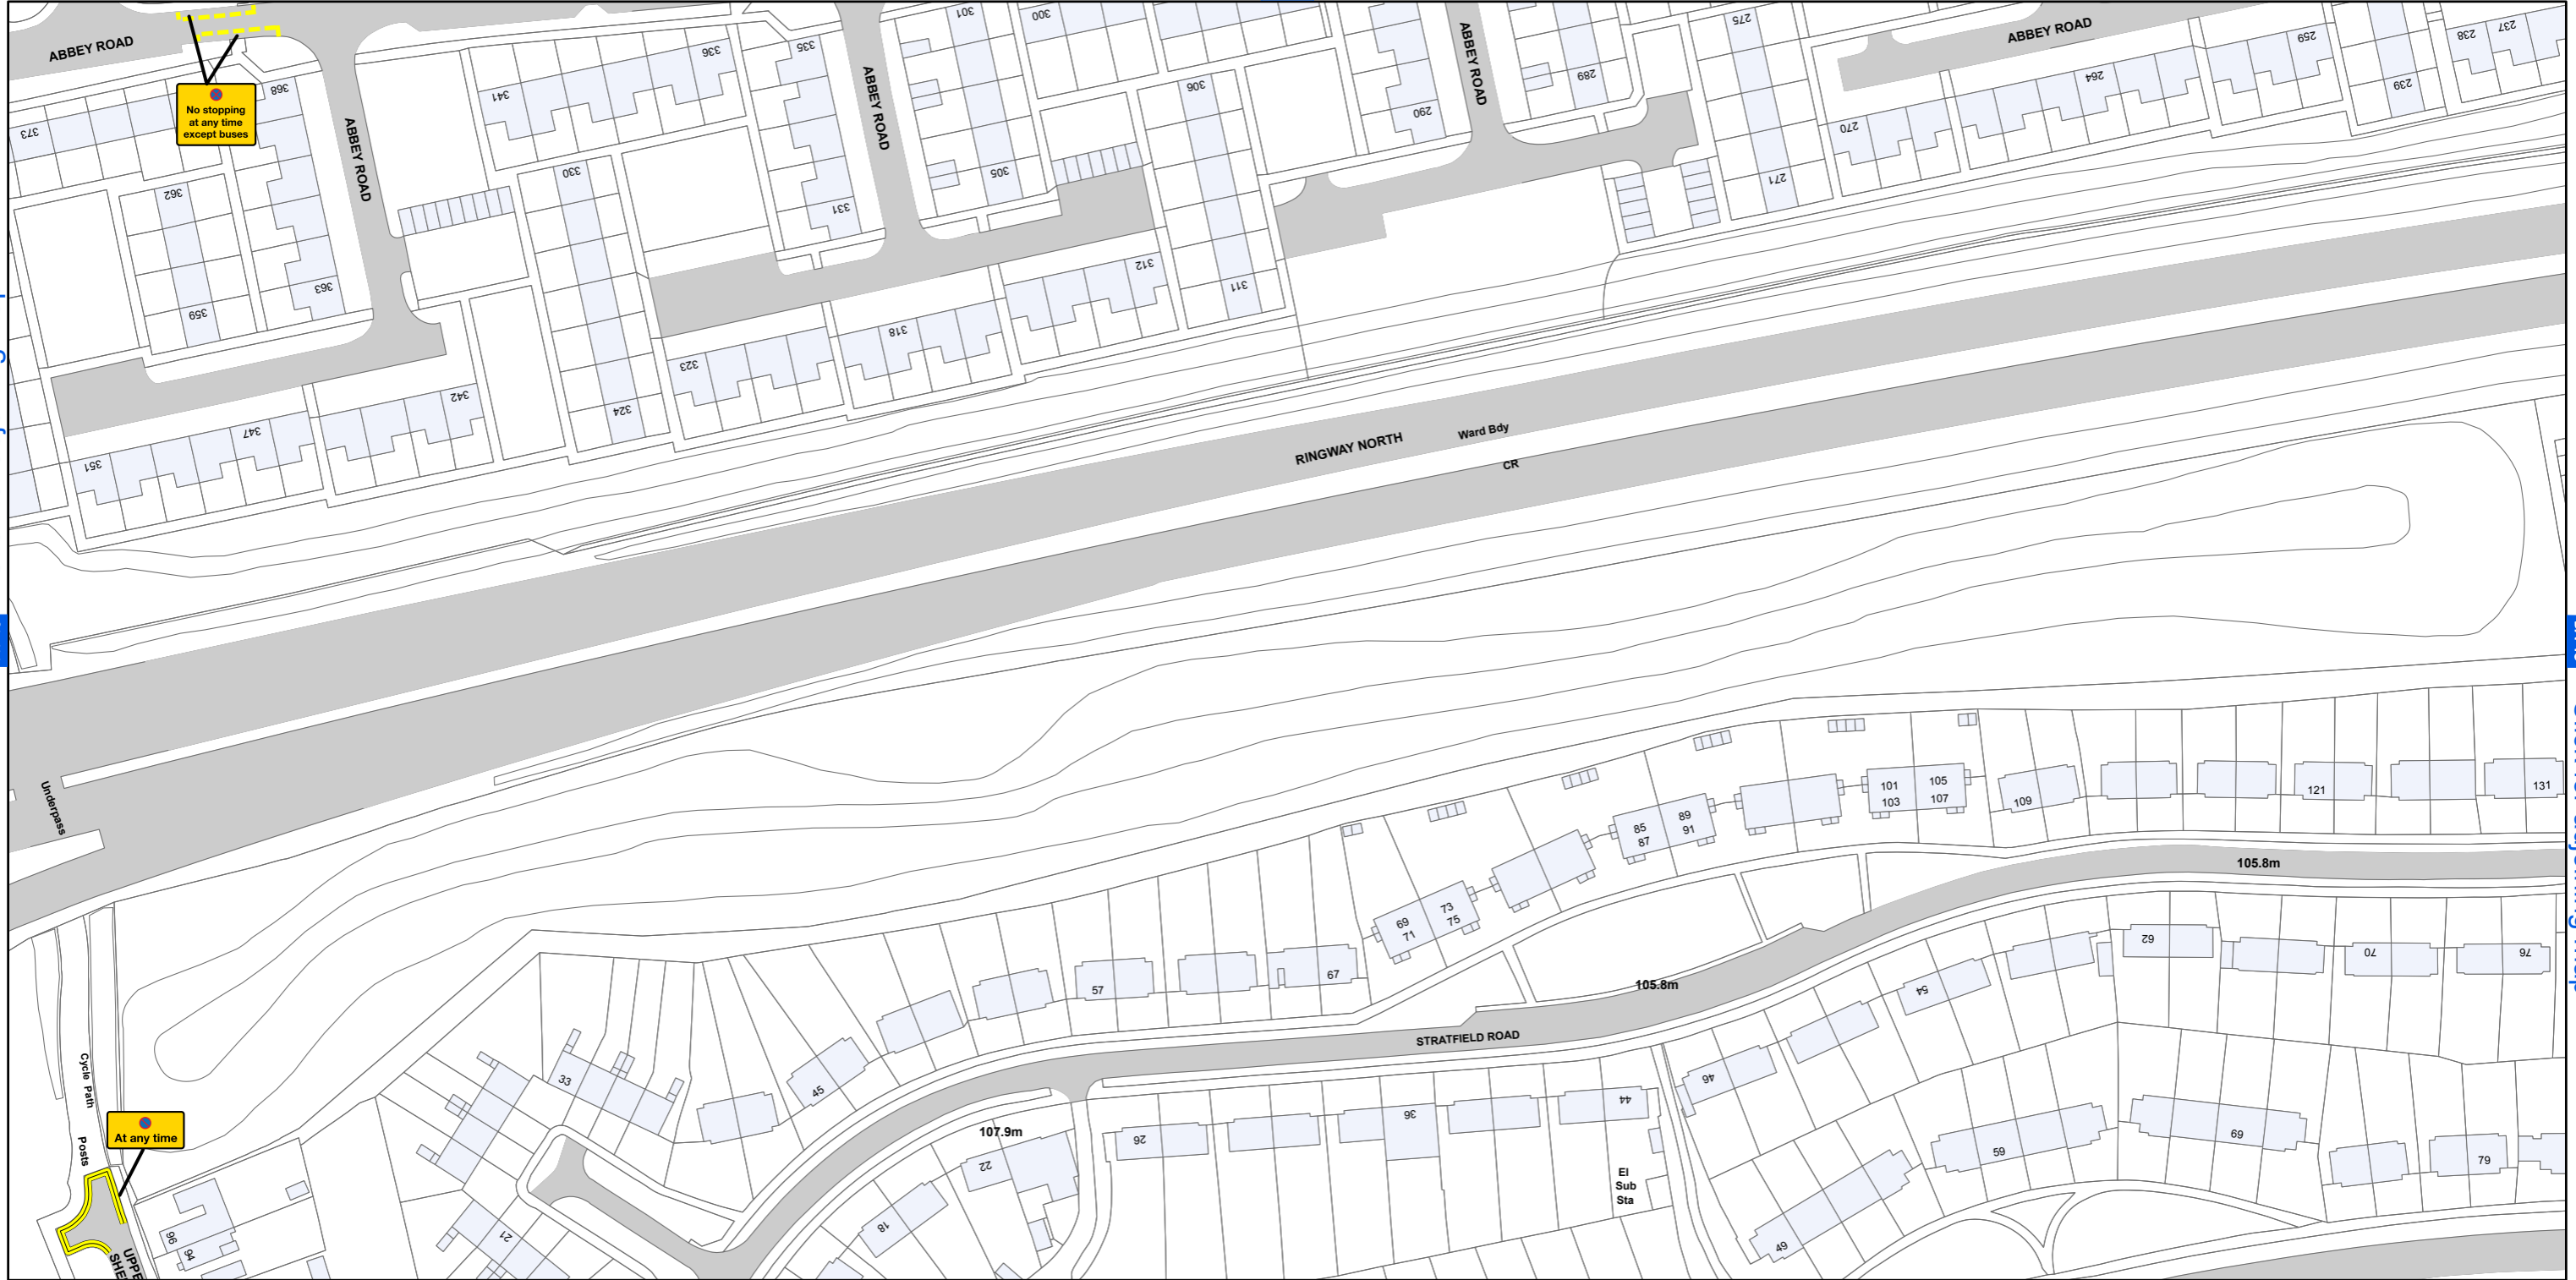

AREA CODE: AZ 48

SHEET REVISION NUMBER - 1

SHEET ACTIVE FROM - 13 October 2018

[AZ 47](#) Click for adjoining map

AY 48
Click for adjoining map

BA 48
Click for adjoining map

[AZ 49](#) Click for adjoining map

SCALE - 1:1,250 @ A3

Basingstoke and Deane Borough Council
(Prohibition and Restriction of Waiting and Loading
and Parking Places) (Consolidation) Order 2018

Basingstoke and Deane

Basingstoke and Deane Borough Council
Civic Offices
London Road
Basingstoke
Hampshire
RG21 4AH

© Crown copyright and database rights 2018 Ordnance Survey LA100019356

Produced by JL Mapping Services Ltd