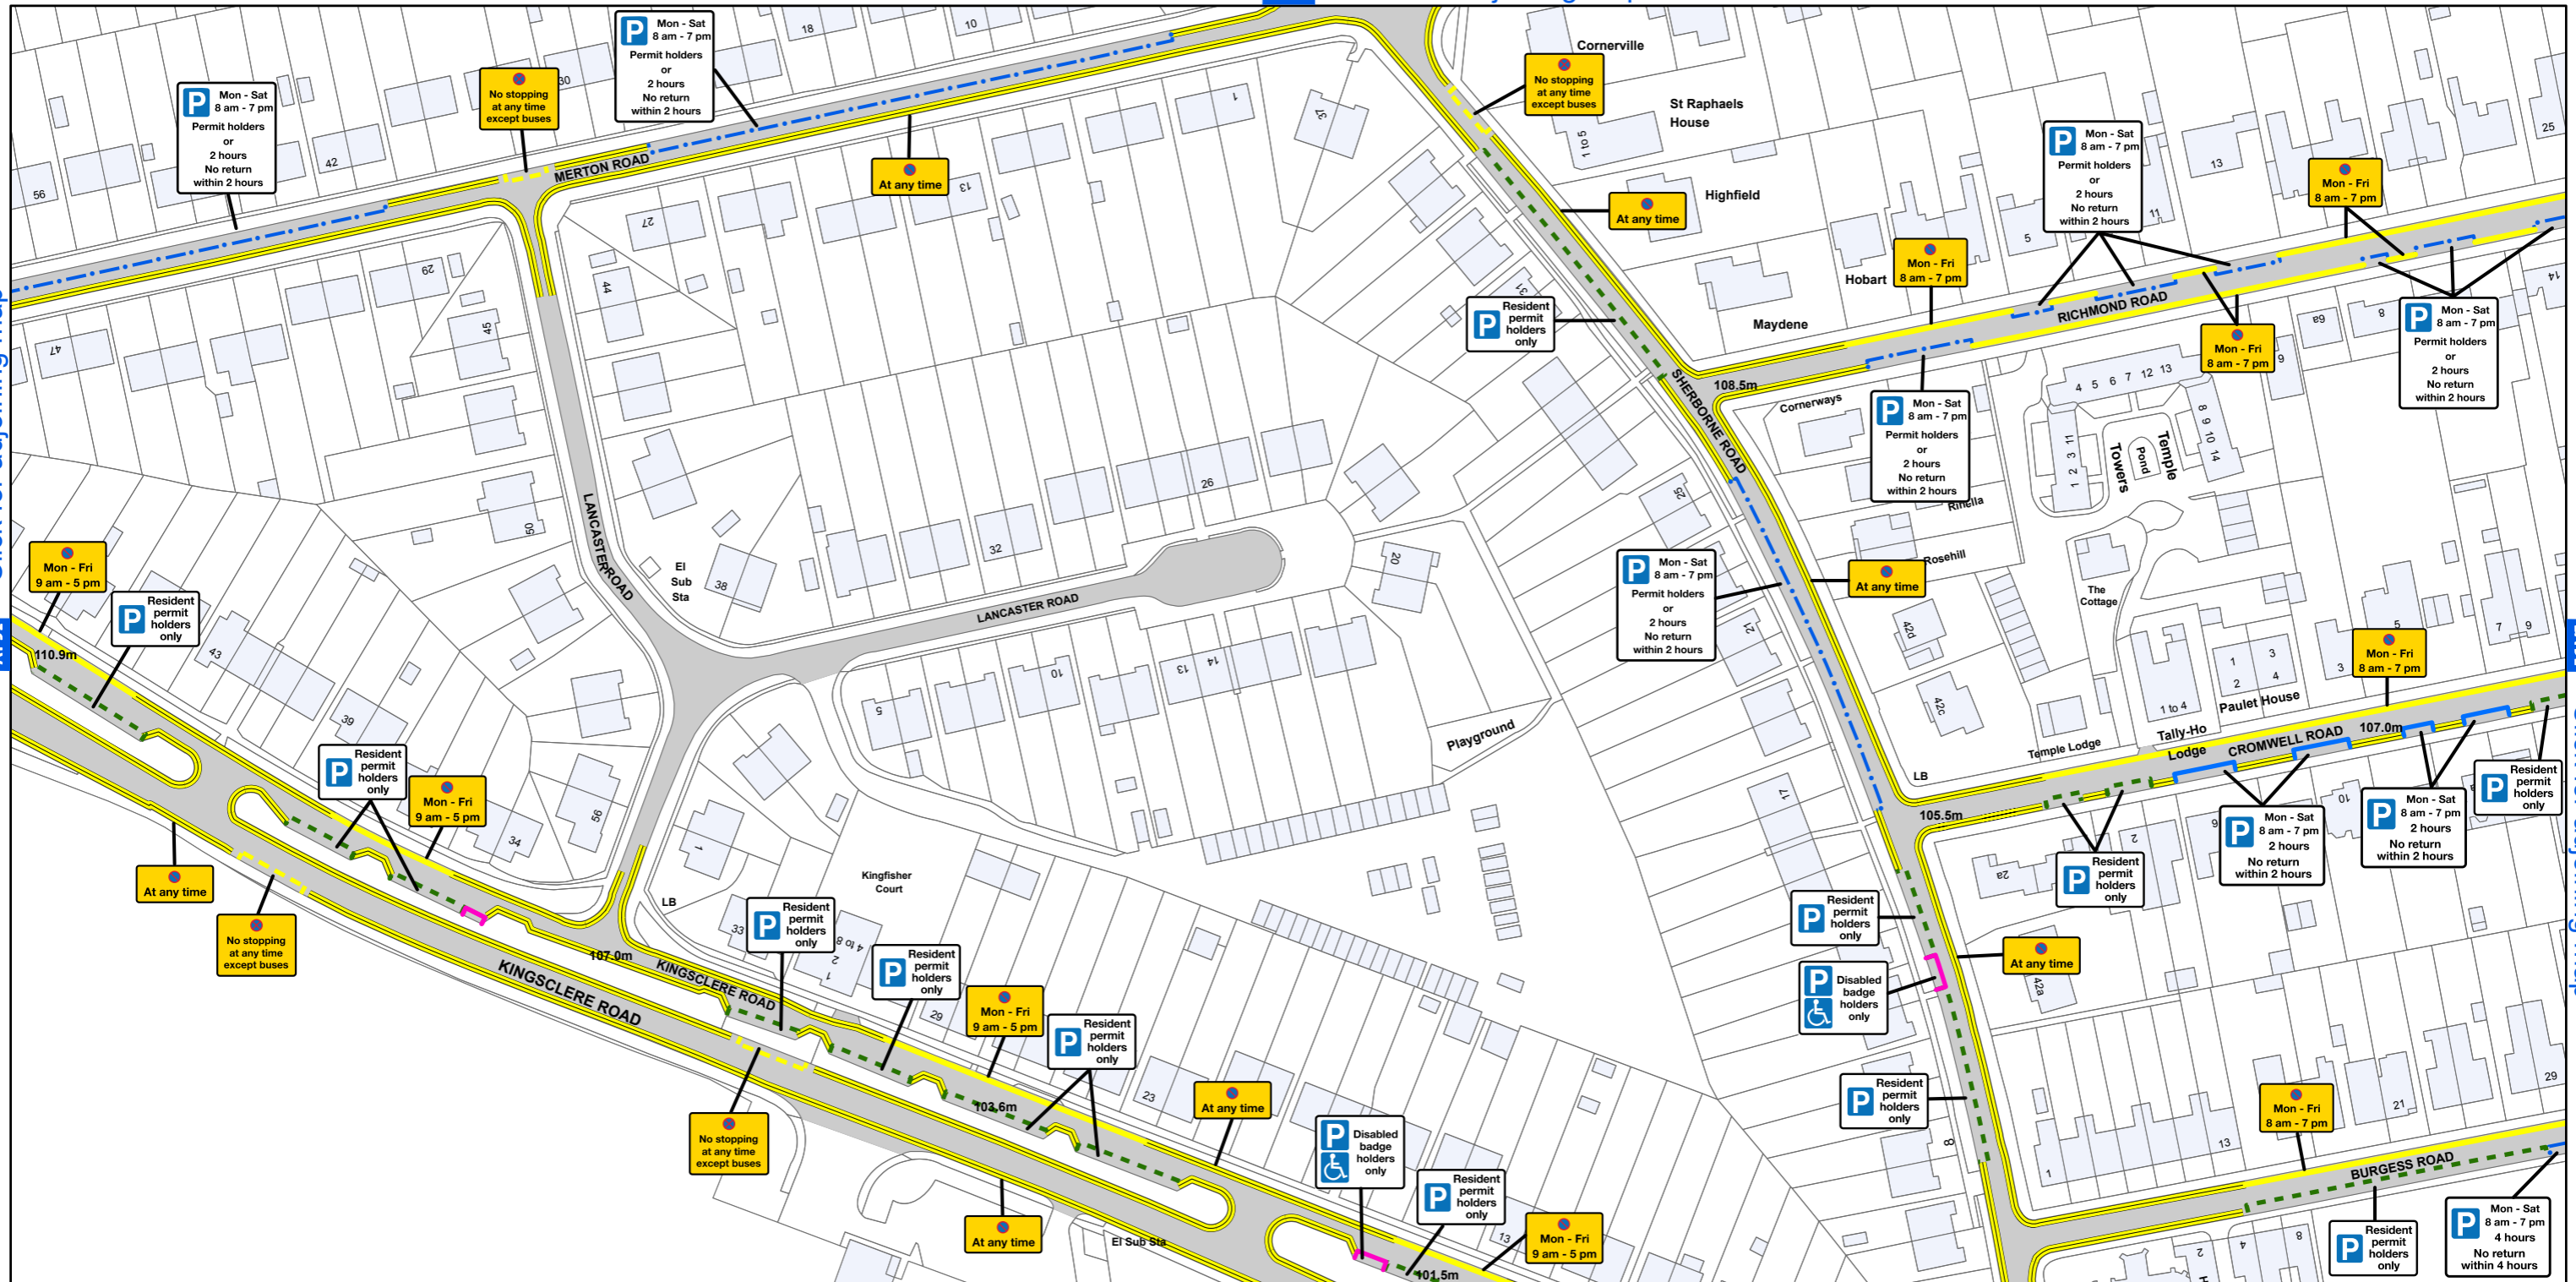

AREA CODE: AZ 51

SHEET REVISION NUMBER - 0

SHEET ACTIVE FROM - 14 April 2018

[AZ 50](#) Click for adjoining map

[AY 51](#) Click for adjoining map

[BA 51](#) Click for adjoining map

[AZ 52](#) Click for adjoining map

SCALE - 1:1,250 @ A3

Basingstoke and Deane Borough Council
 (Prohibition and Restriction of Waiting and Loading
 and Parking Places) (Consolidation) Order 2018

**Basingstoke
and Deane**

Basingstoke and Deane Borough Council
 Civic Offices
 London Road
 Basingstoke
 Hampshire
 RG21 4AH

© Crown copyright and database rights 2018 Ordnance Survey LA100019356

Produced by JL Mapping Services Ltd