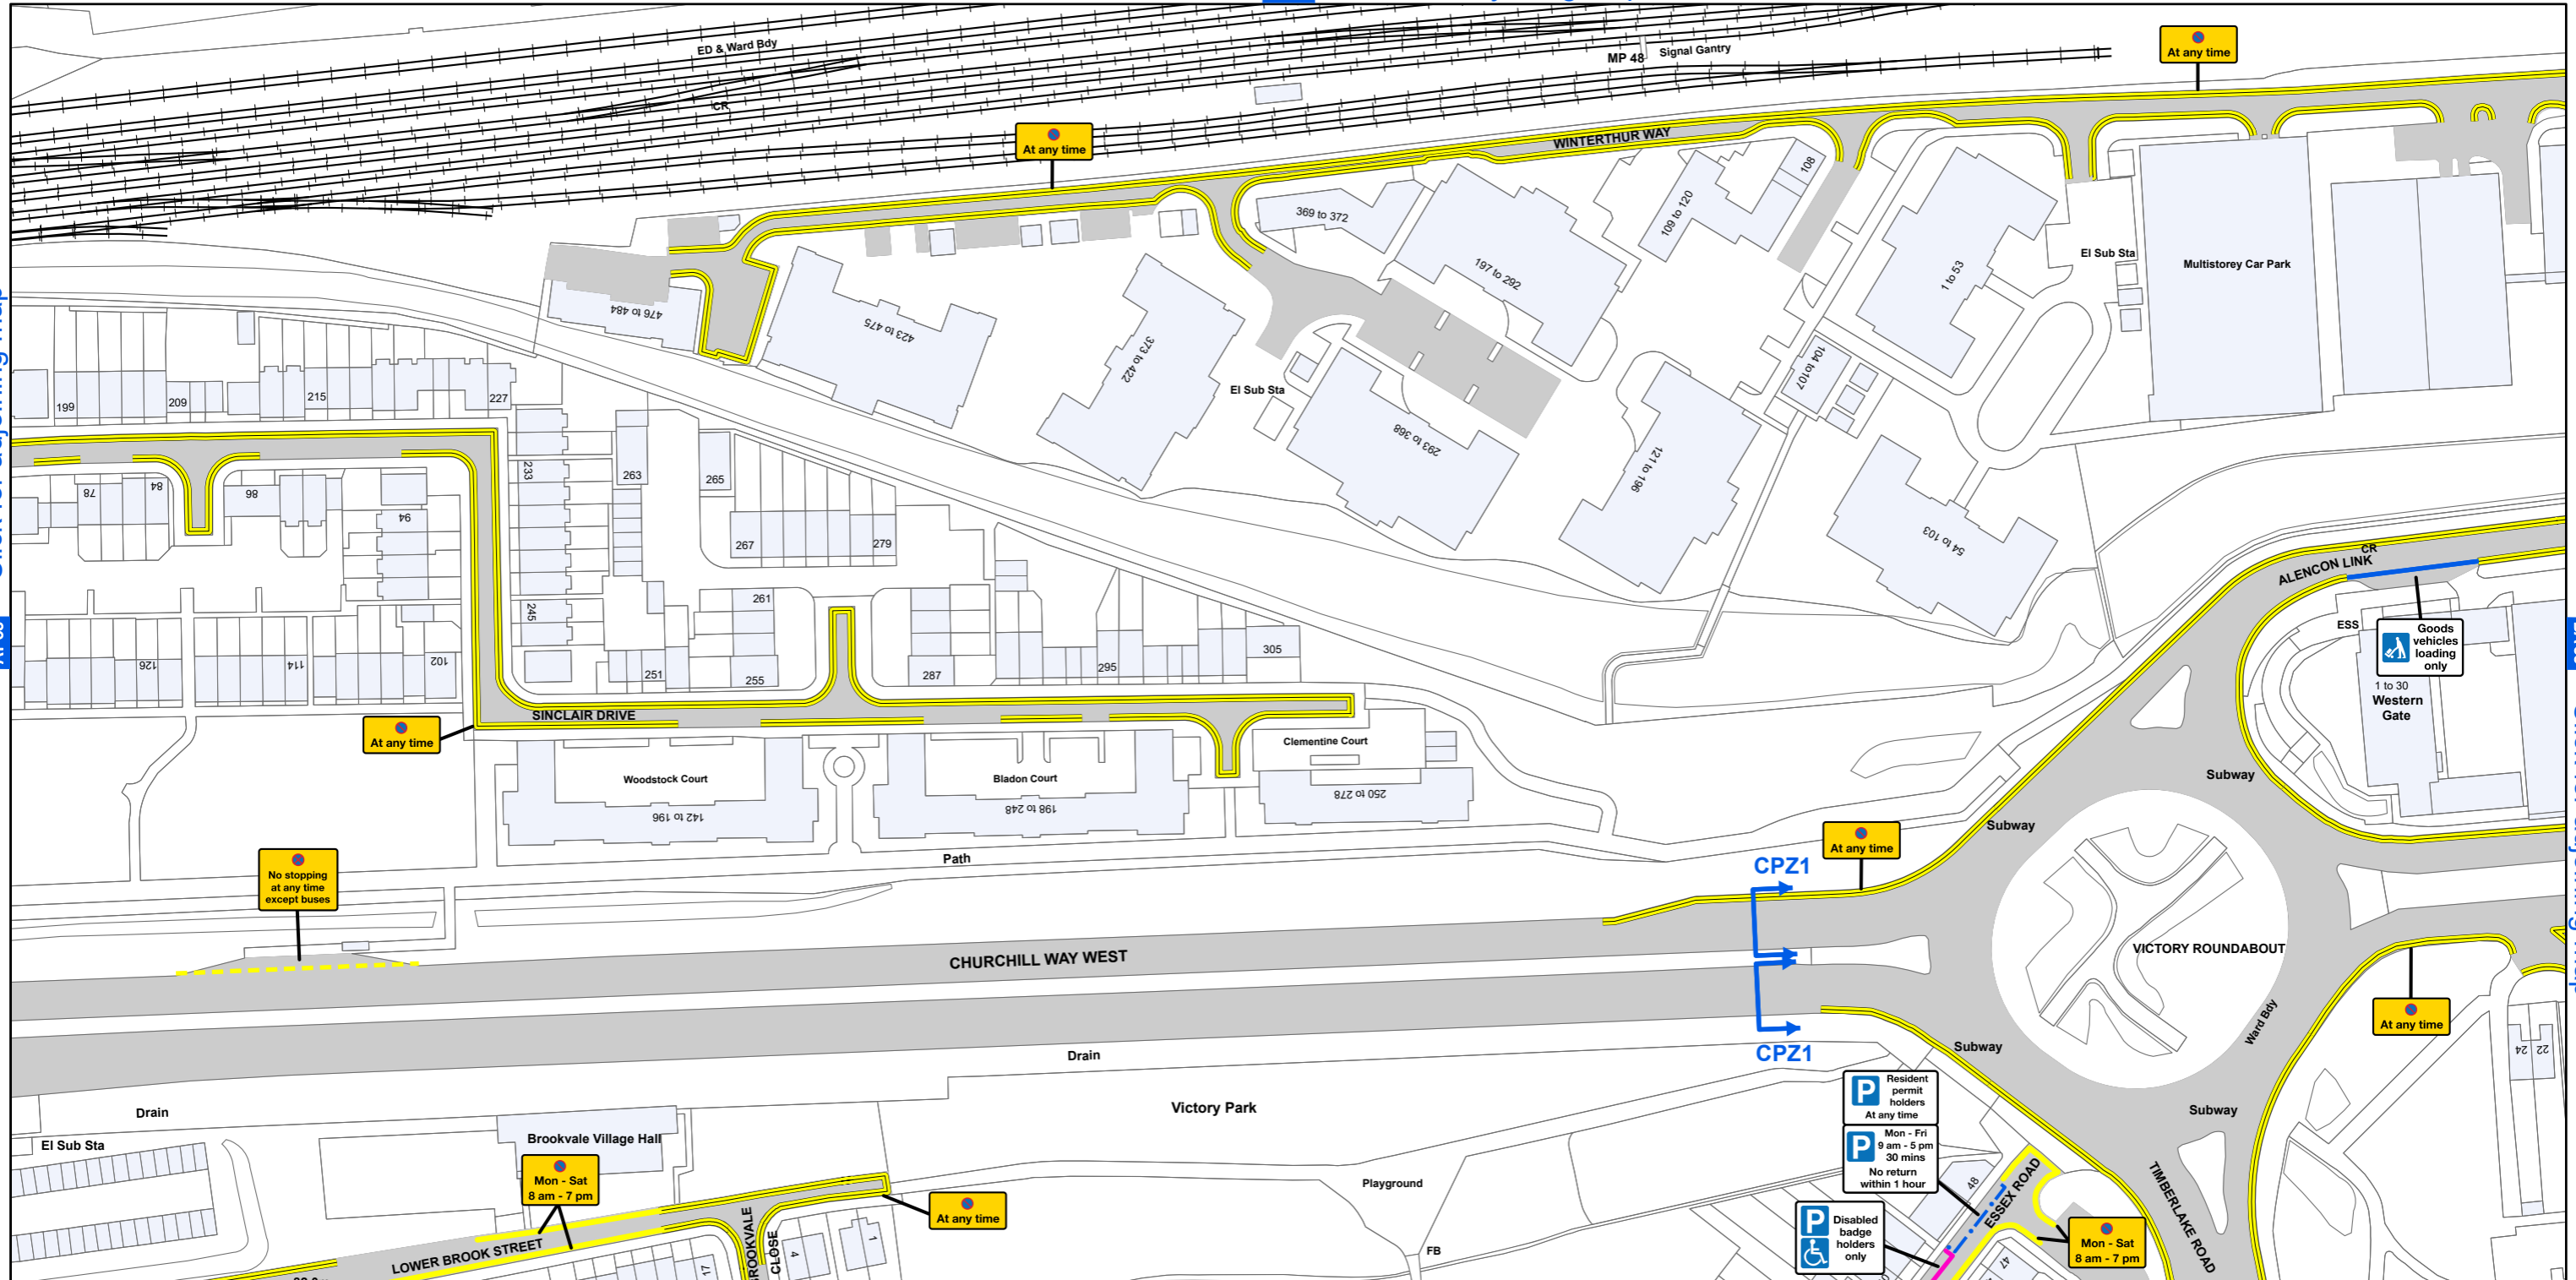

AREA CODE: AZ 53

SHEET REVISION NUMBER - 3

SHEET ACTIVE FROM - 11 May 2020

[AZ 52](#) Click for adjoining map

[AY 53](#) Click for adjoining map

[BA 53](#) Click for adjoining map

[AZ 54](#) Click for adjoining map

SCALE - 1:1,250 @ A3

Basingstoke and Deane Borough Council
(Prohibition and Restriction of Waiting and Loading
and Parking Places) (Consolidation) Order 2018

Basingstoke
and Deane

Basingstoke and Deane Borough Council
Civic Offices
London Road
Basingstoke
Hampshire
RG21 4AH

© Crown copyright and database rights 2018 Ordnance Survey LA100019356

Produced by JL Mapping Services Ltd