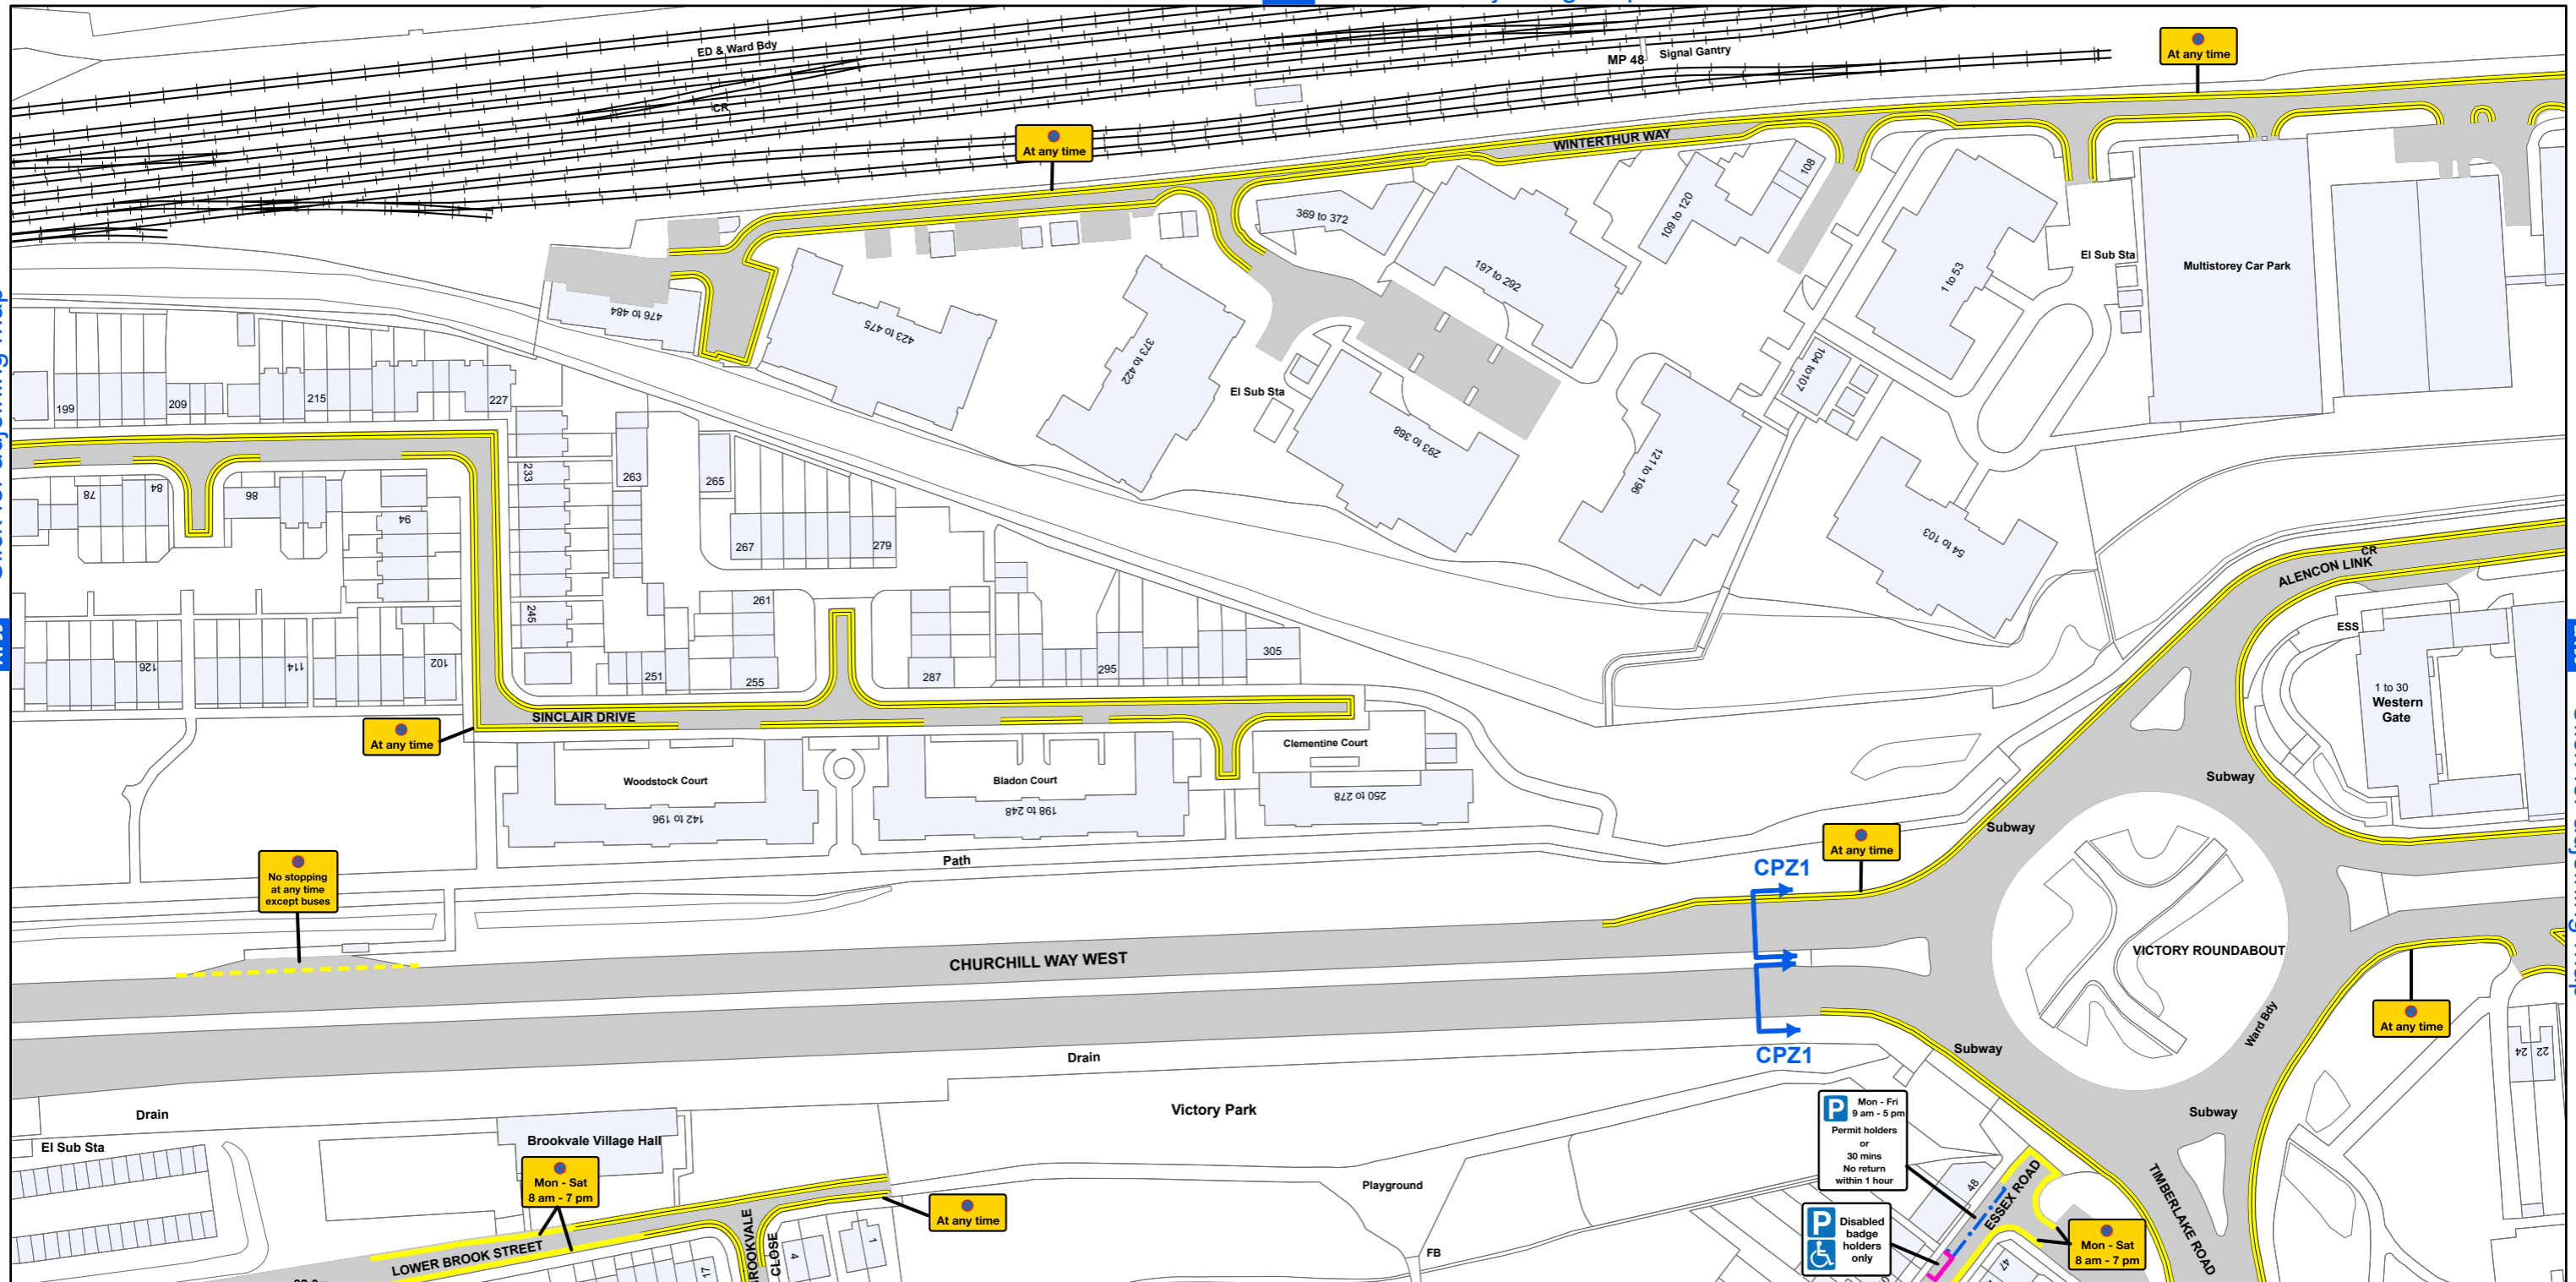

AREA CODE: AZ 53

SHEET REVISION NUMBER - 0

SHEET ACTIVE FROM - 14 April 2018

[AZ 52](#) Click for adjoining map

[AY 53](#) Click for adjoining map

[BA 53](#) Click for adjoining map

[AZ 54](#) Click for adjoining map

SCALE - 1:1,250 @ A3

Basingstoke and Deane Borough Council
(Prohibition and Restriction of Waiting and Loading
and Parking Places) (Consolidation) Order 2018

Basingstoke
and Deane

Basingstoke and Deane Borough Council
Civic Offices
London Road
Basingstoke
Hampshire
RG21 4AH

© Crown copyright and database rights 2018 Ordnance Survey LA100019356

Produced by JL Mapping Services Ltd