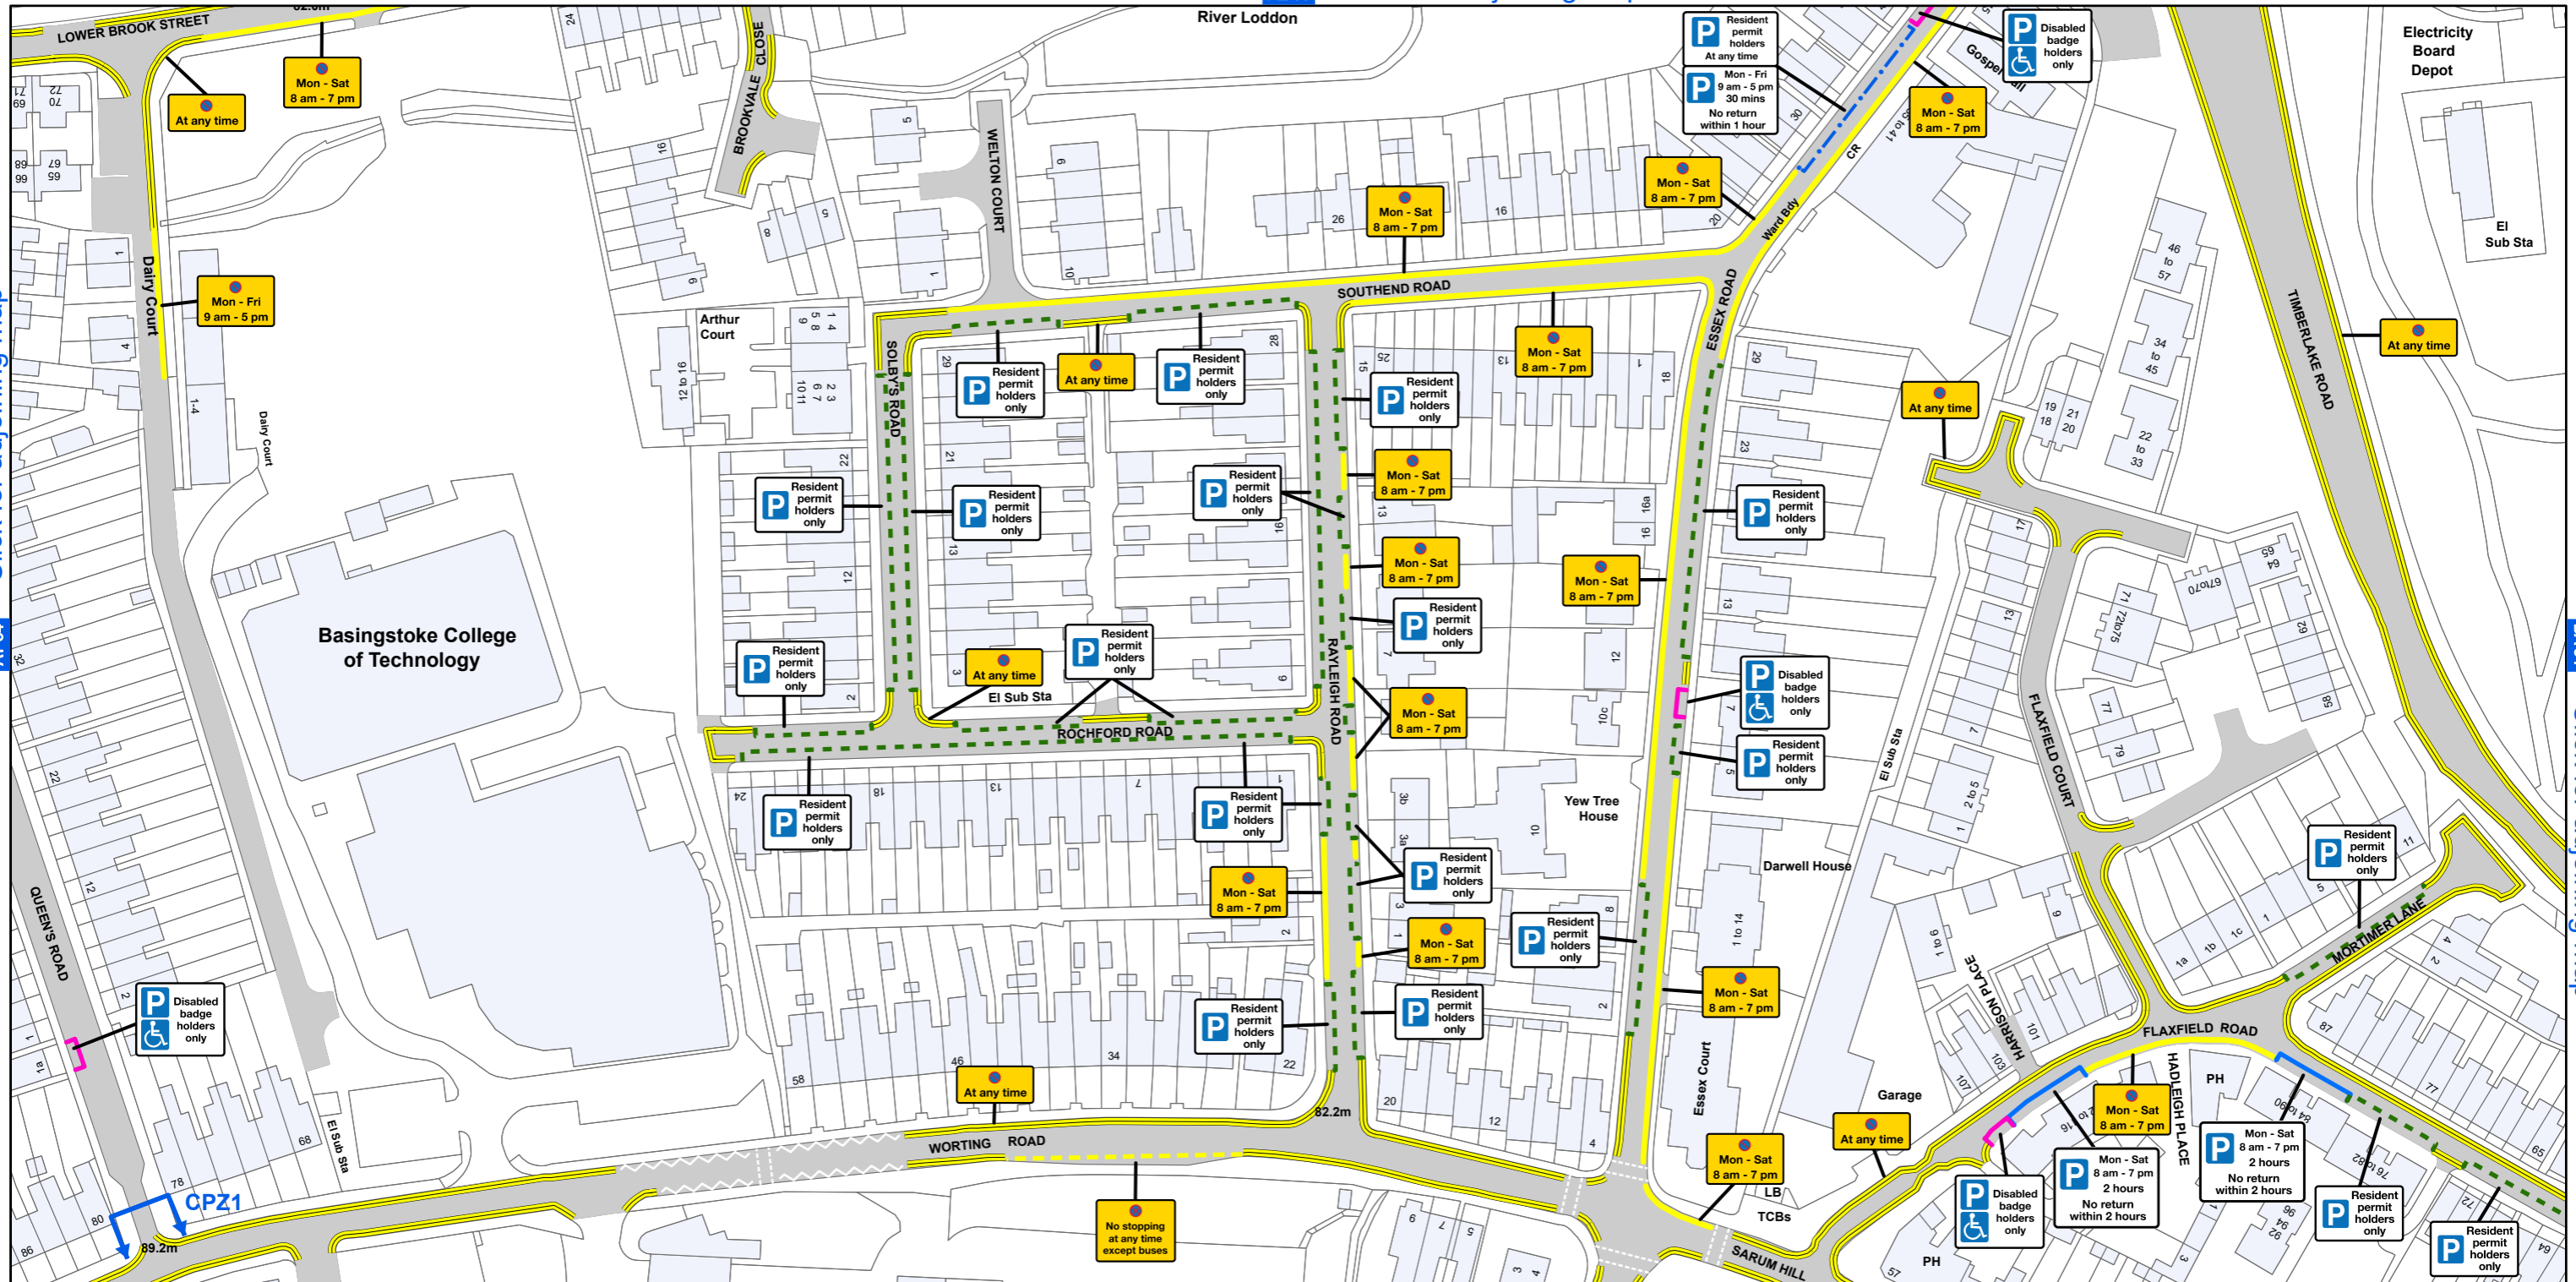

AREA CODE: AZ 54

SHEET REVISION NUMBER - 3

SHEET ACTIVE FROM - 11 May 2020

[AZ 53](#) Click for adjoining map

[AY 54](#) Click for adjoining map

[BA 54](#) Click for adjoining map

[AZ 55](#) Click for adjoining map

SCALE - 1:1,250 @ A3

Basingstoke and Deane Borough Council
(Prohibition and Restriction of Waiting and Loading
and Parking Places) (Consolidation) Order 2018

Basingstoke and Deane

Basingstoke and Deane Borough Council
Civic Offices
London Road
Basingstoke
Hampshire
RG21 4AH

© Crown copyright and database rights 2018 Ordnance Survey LA100019356

Produced by JL Mapping Services Ltd