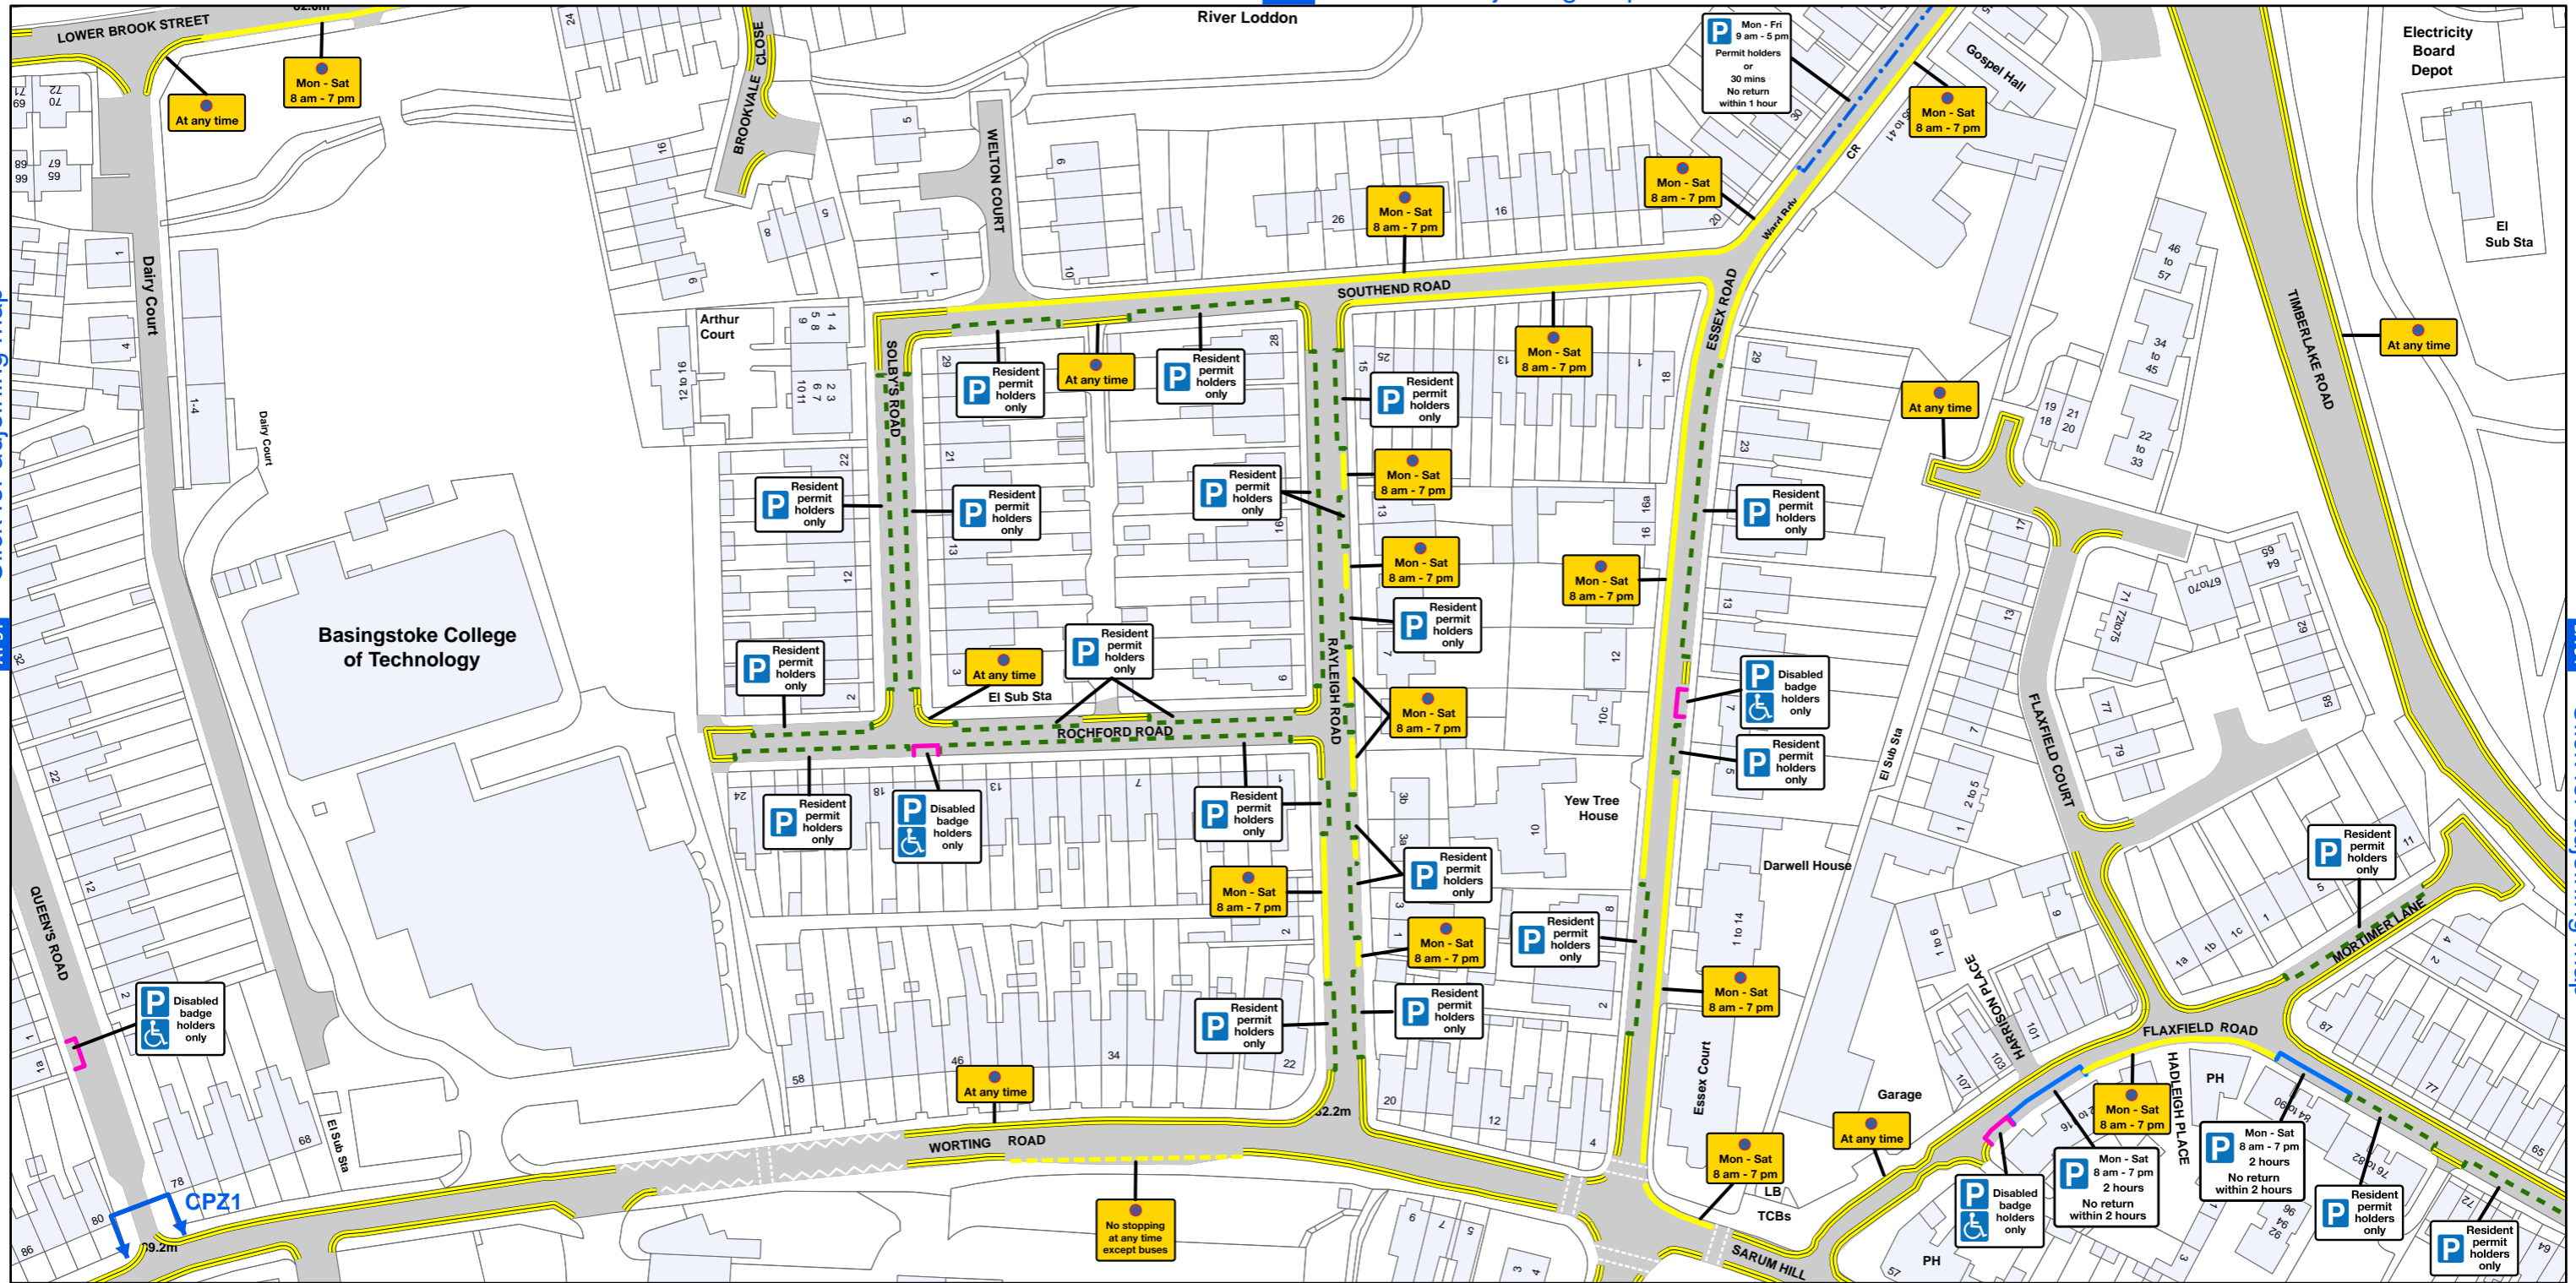

AREA CODE: AZ 54

[AZ 53](#) Click for adjoining map

[AY 54](#) Click for adjoining map

[BA 54](#) Click for adjoining map

[AZ 55](#) Click for adjoining map

SCALE - 1:1,250 @ A3

Basingstoke and Deane Borough Council
(Prohibition and Restriction of Waiting and Loading
and Parking Places) (Consolidation) Order 2018