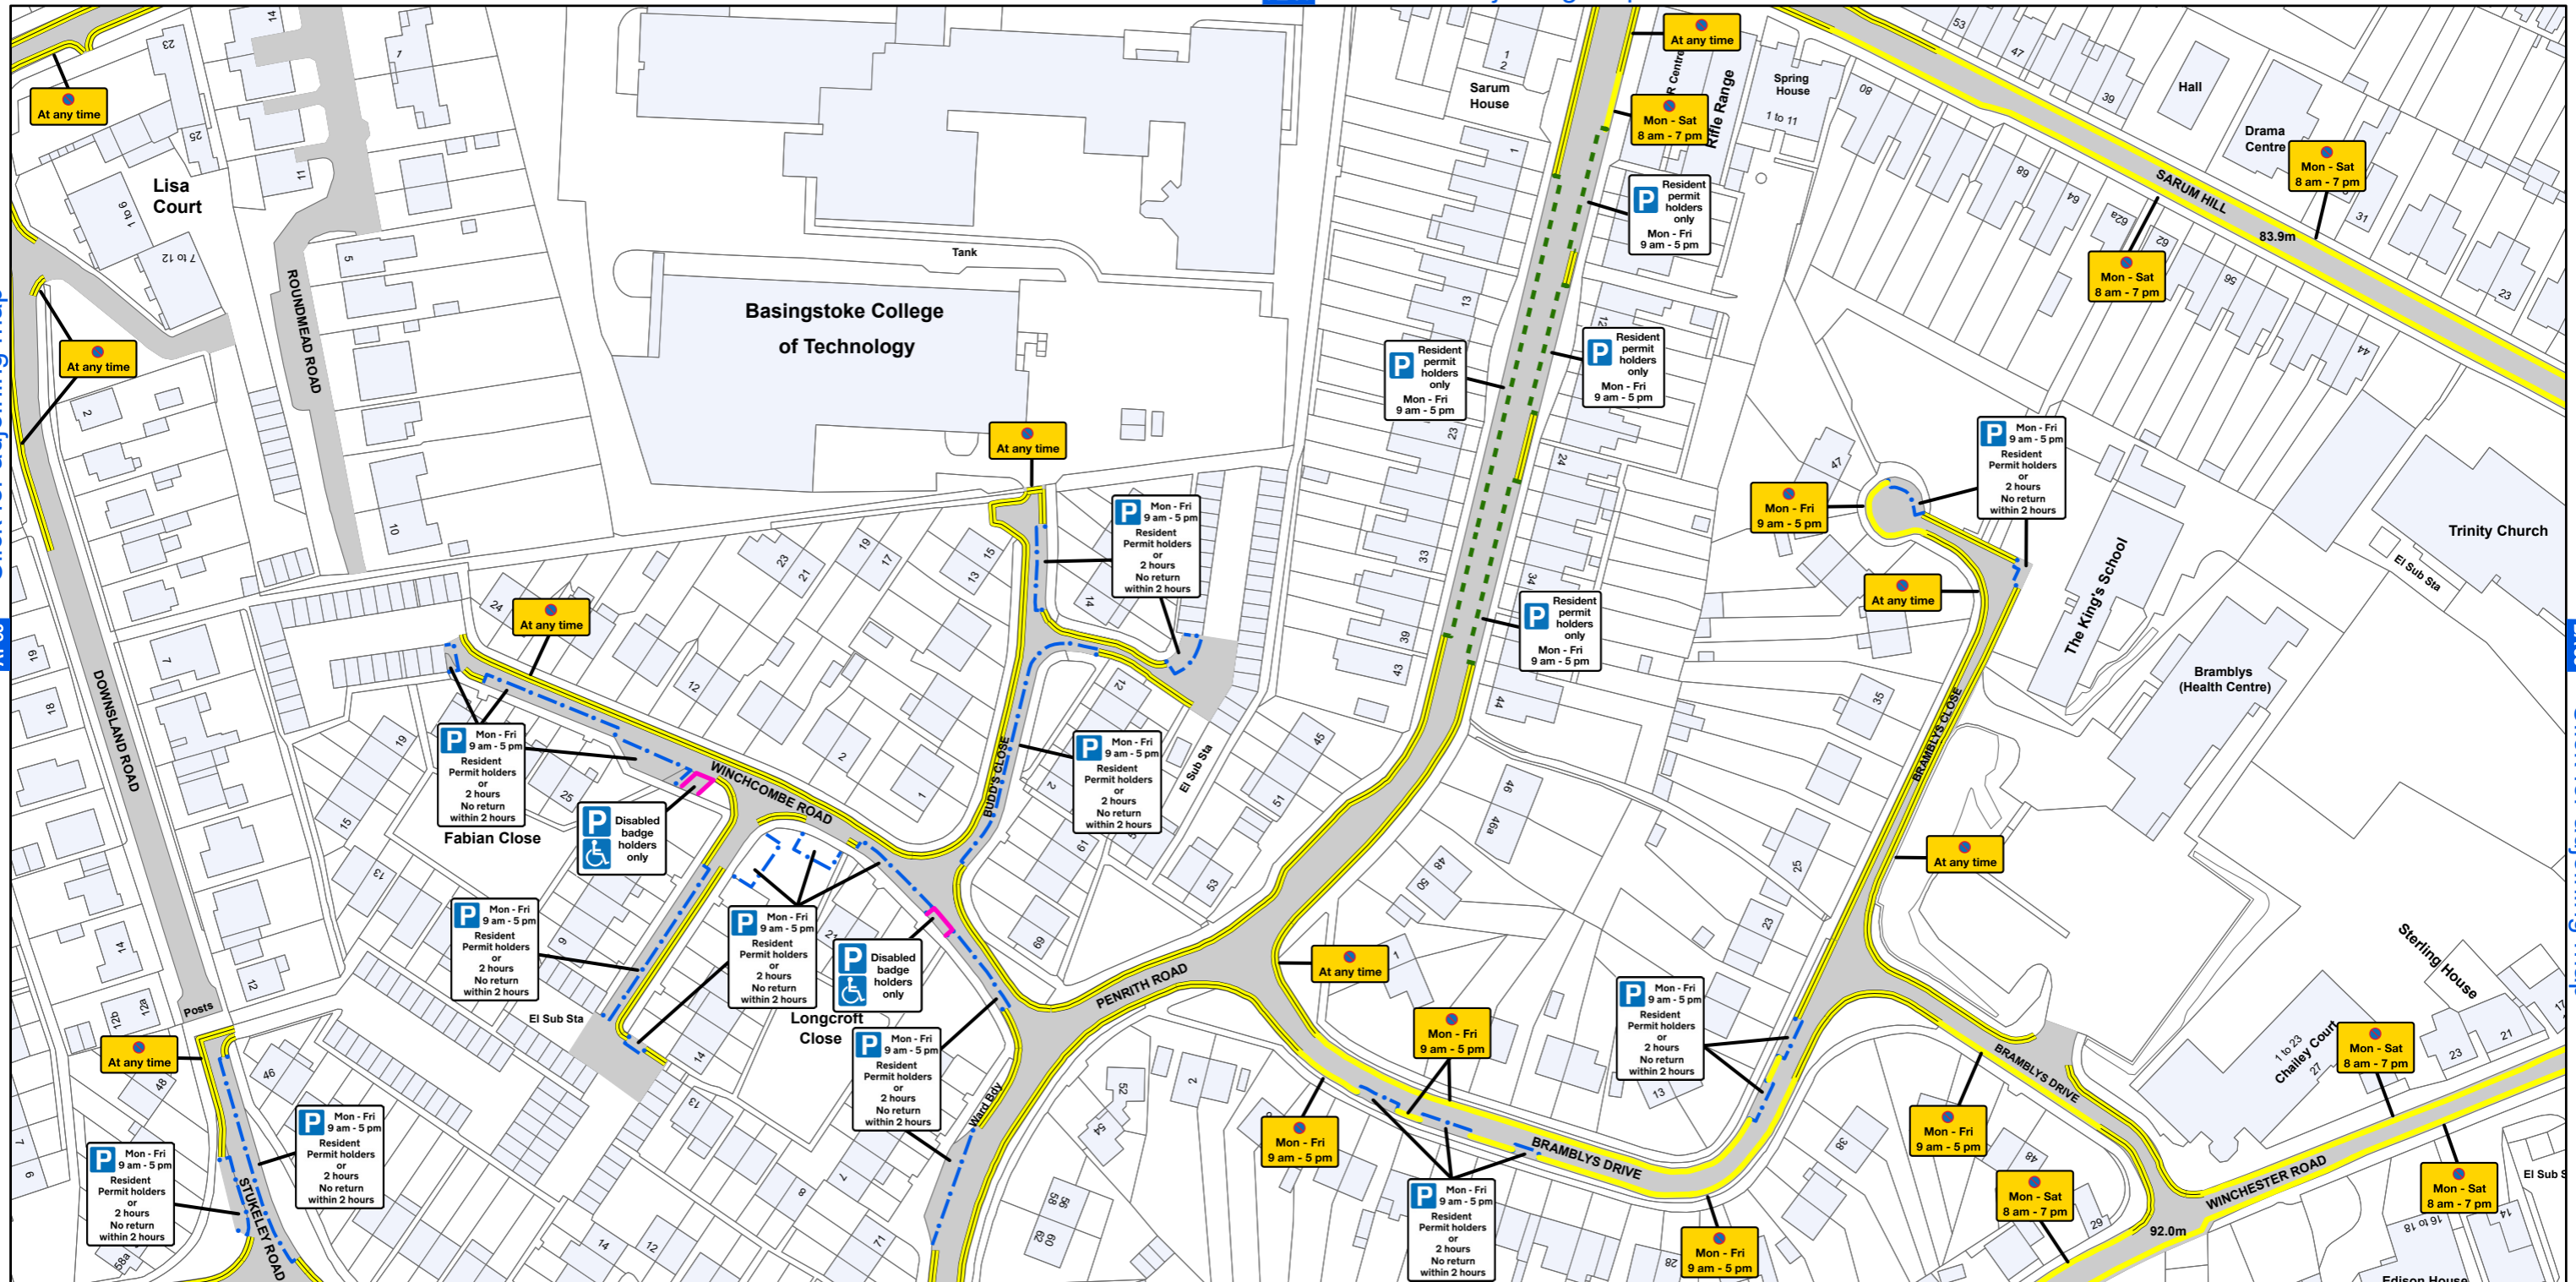

AREA CODE: AZ 55

SHEET REVISION NUMBER - 1

SHEET ACTIVE FROM - 30 May 2020

[AZ 54](#) Click for adjoining map

[AY 55](#) Click for adjoining map

[BA 55](#) Click for adjoining map

[AZ 56](#) Click for adjoining map

SCALE - 1:1,250 @ A3

Basingstoke and Deane Borough Council
(Prohibition and Restriction of Waiting and Loading
and Parking Places) (Consolidation) Order 2018

Basingstoke and Deane

Basingstoke and Deane Borough Council
Civic Offices
London Road
Basingstoke
Hampshire
RG21 4AH

© Crown copyright and database rights 2018 Ordnance Survey LA100019356

Produced by JL Mapping Services Ltd