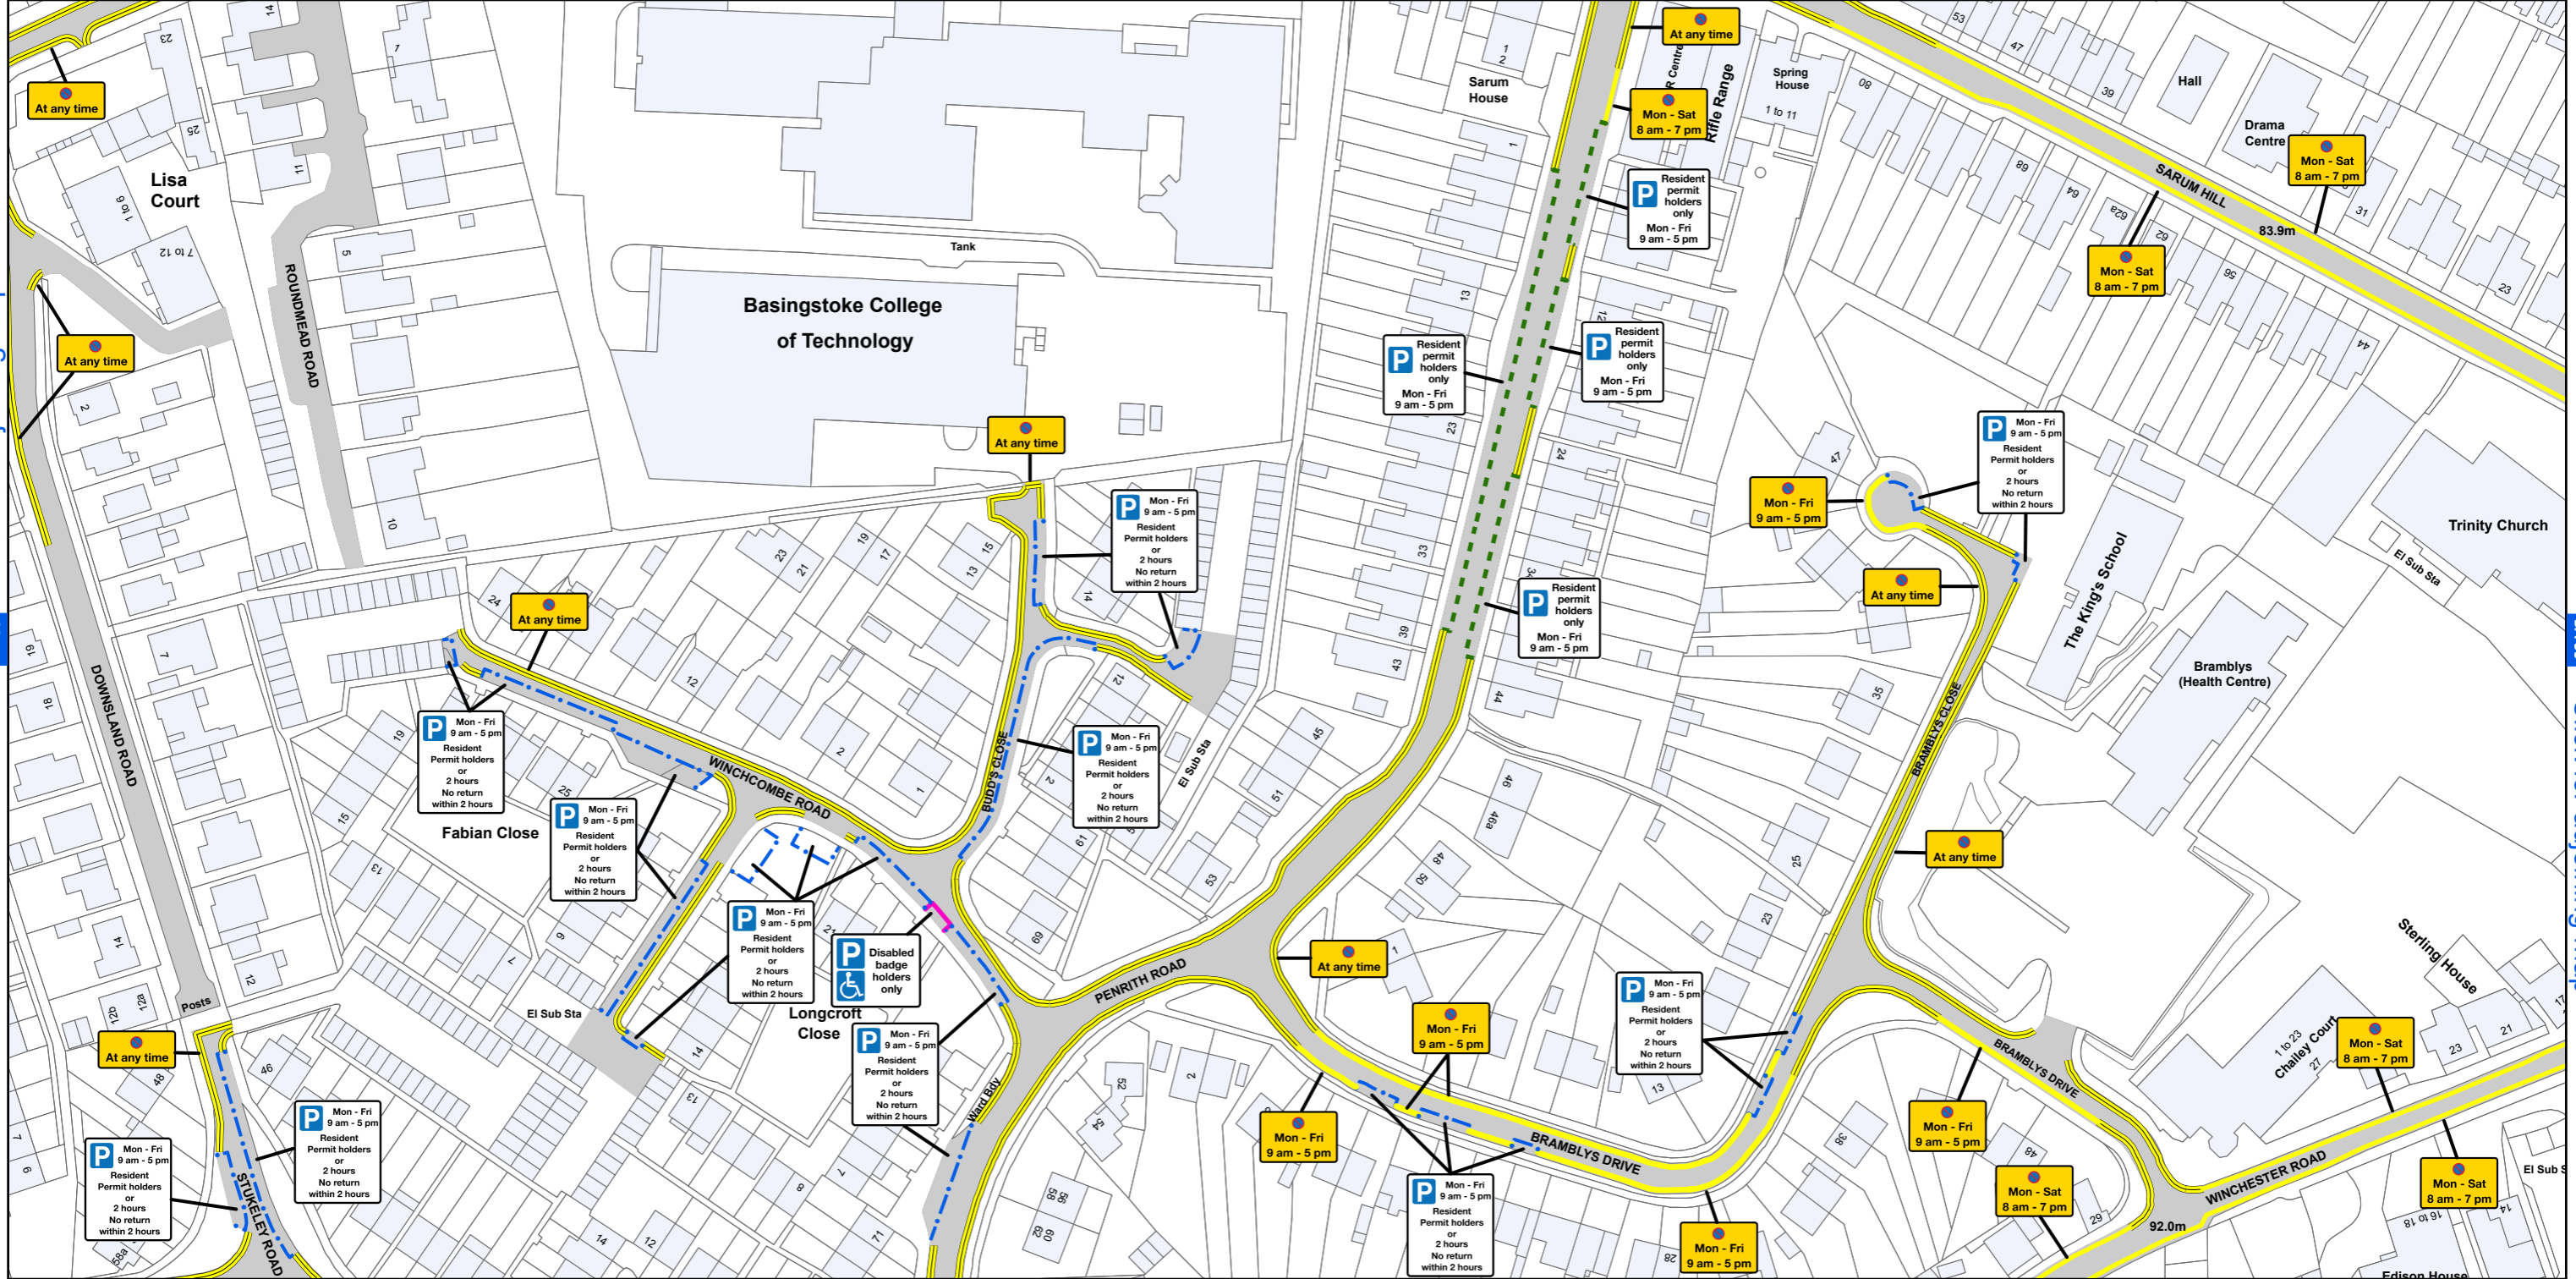

# AREA CODE: AZ 55

[AZ 54](#) Click for adjoining map

[AY 55](#) Click for adjoining map

[BA 55](#) Click for adjoining map

[AZ 56](#) Click for adjoining map

SCALE - 1:1,250 @ A3

Basingstoke and Deane Borough Council  
(Prohibition and Restriction of Waiting and Loading  
and Parking Places) (Consolidation) Order 2018

## Basingstoke and Deane

Basingstoke and Deane Borough Council  
Civic Offices  
London Road  
Basingstoke  
Hampshire  
RG21 4AH