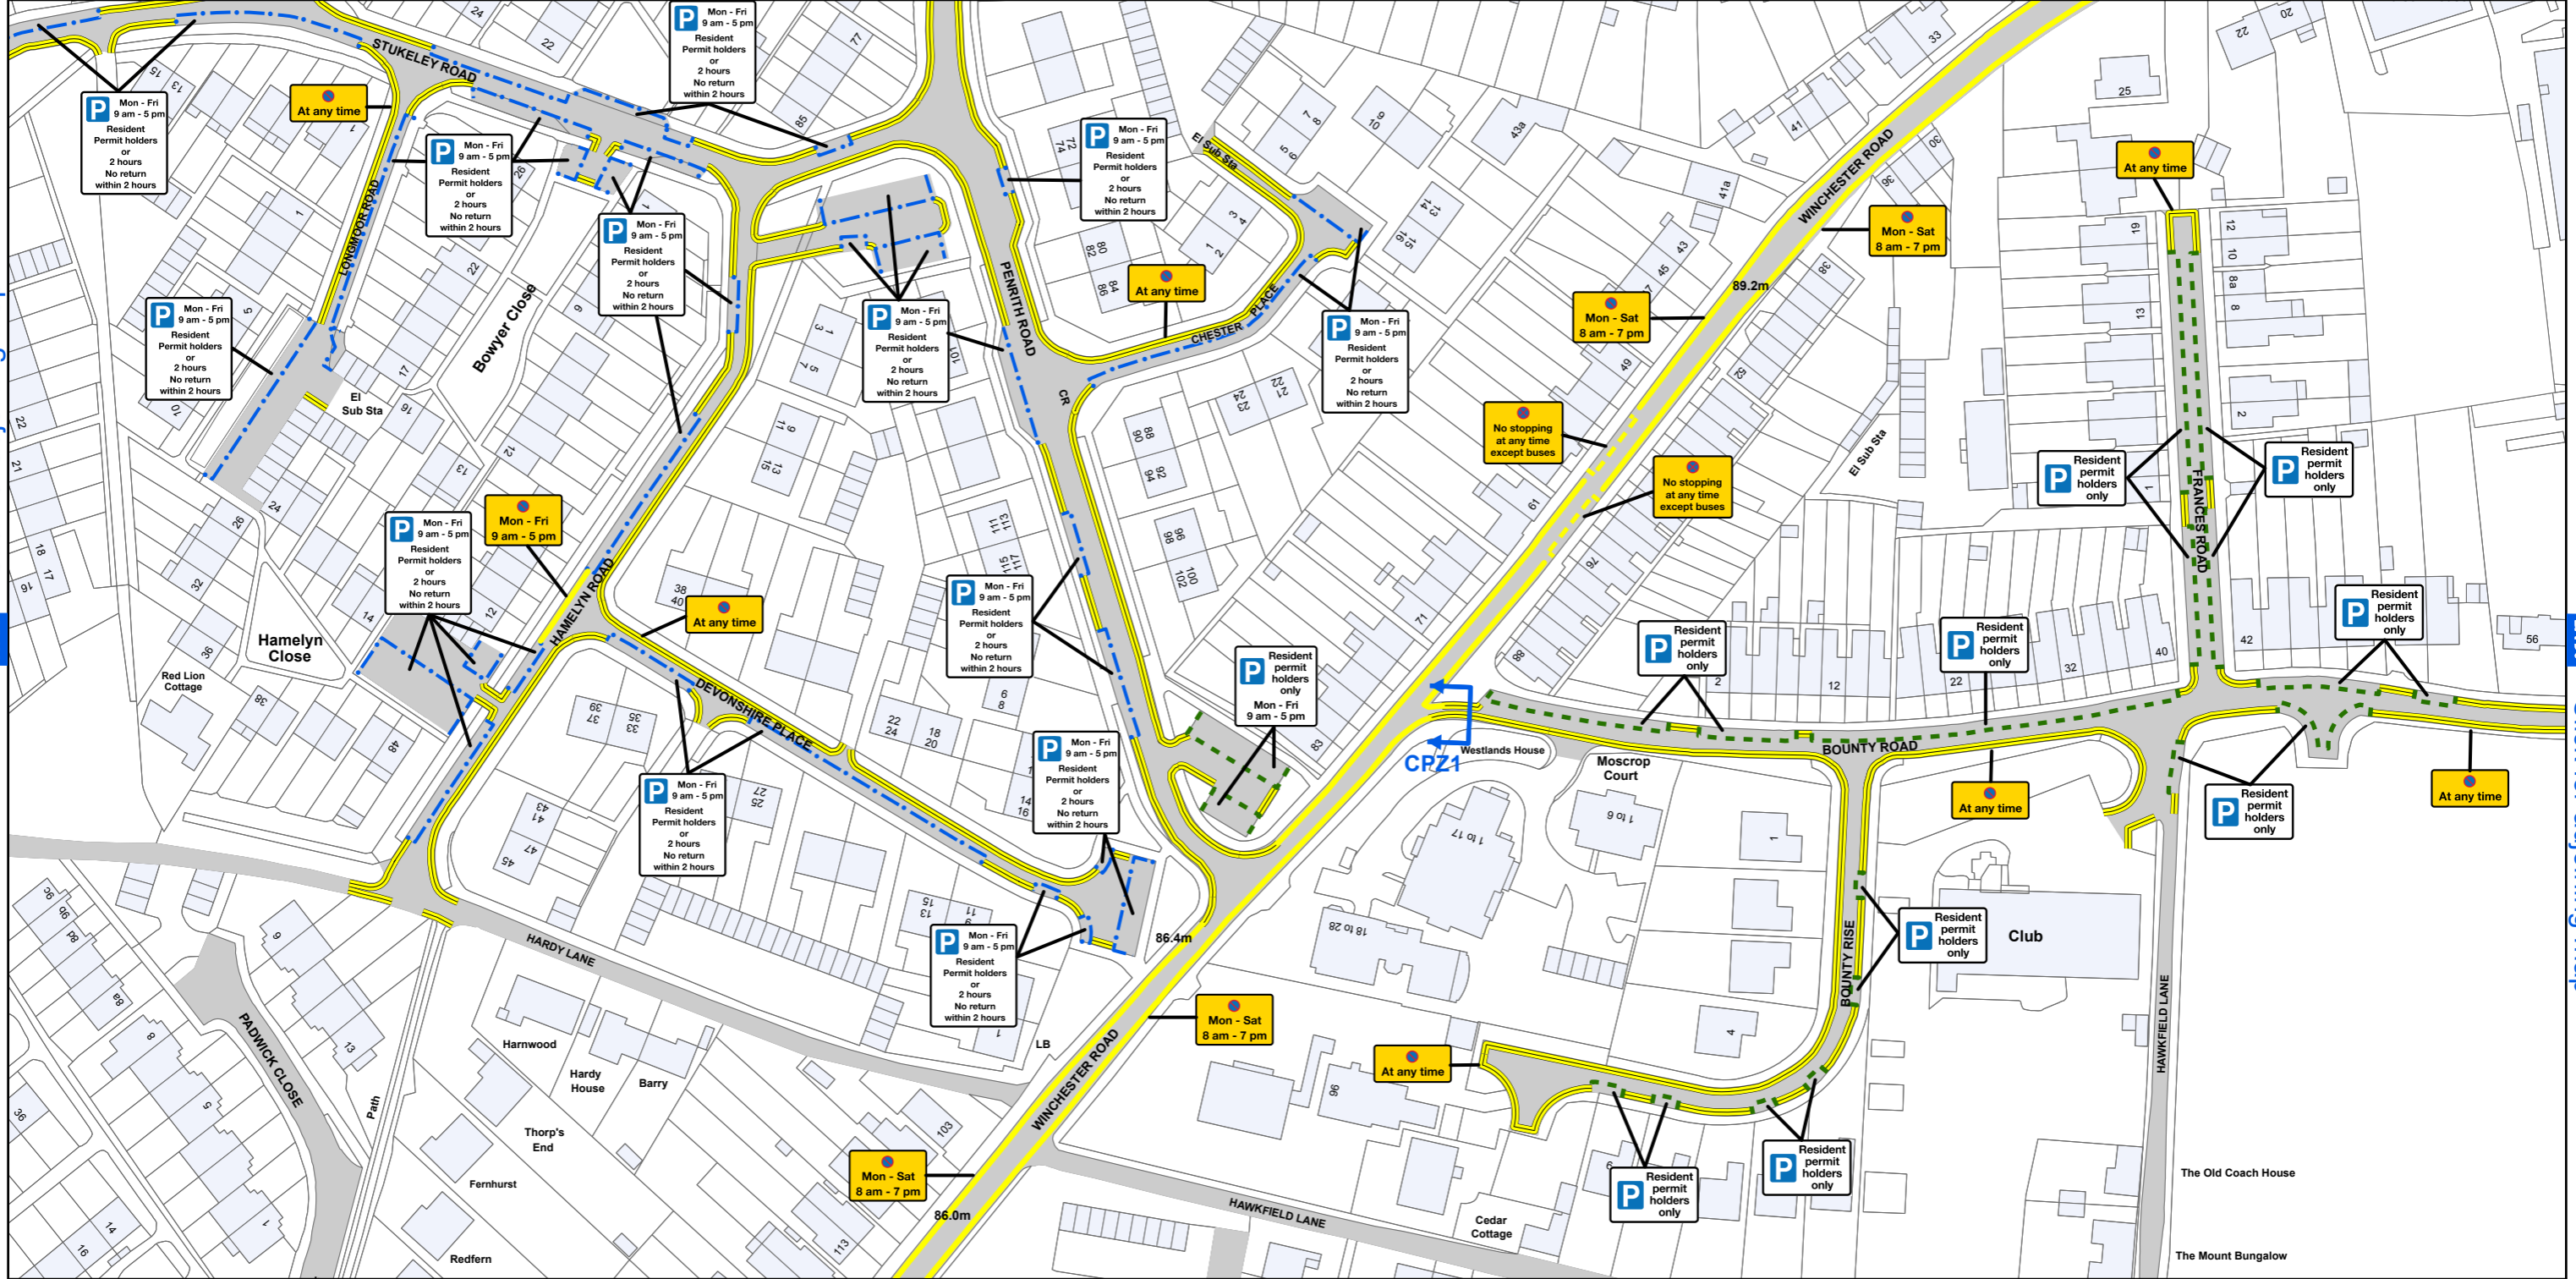

AREA CODE: AZ 56

[AZ 55](#) Click for adjoining map

[AY 56](#) Click for adjoining map

[BA 56](#) Click for adjoining map

[AZ 57](#) Click for adjoining map

SCALE - 1:1,250 @ A3

Basingstoke and Deane Borough Council
(Prohibition and Restriction of Waiting and Loading
and Parking Places) (Consolidation) Order 2018