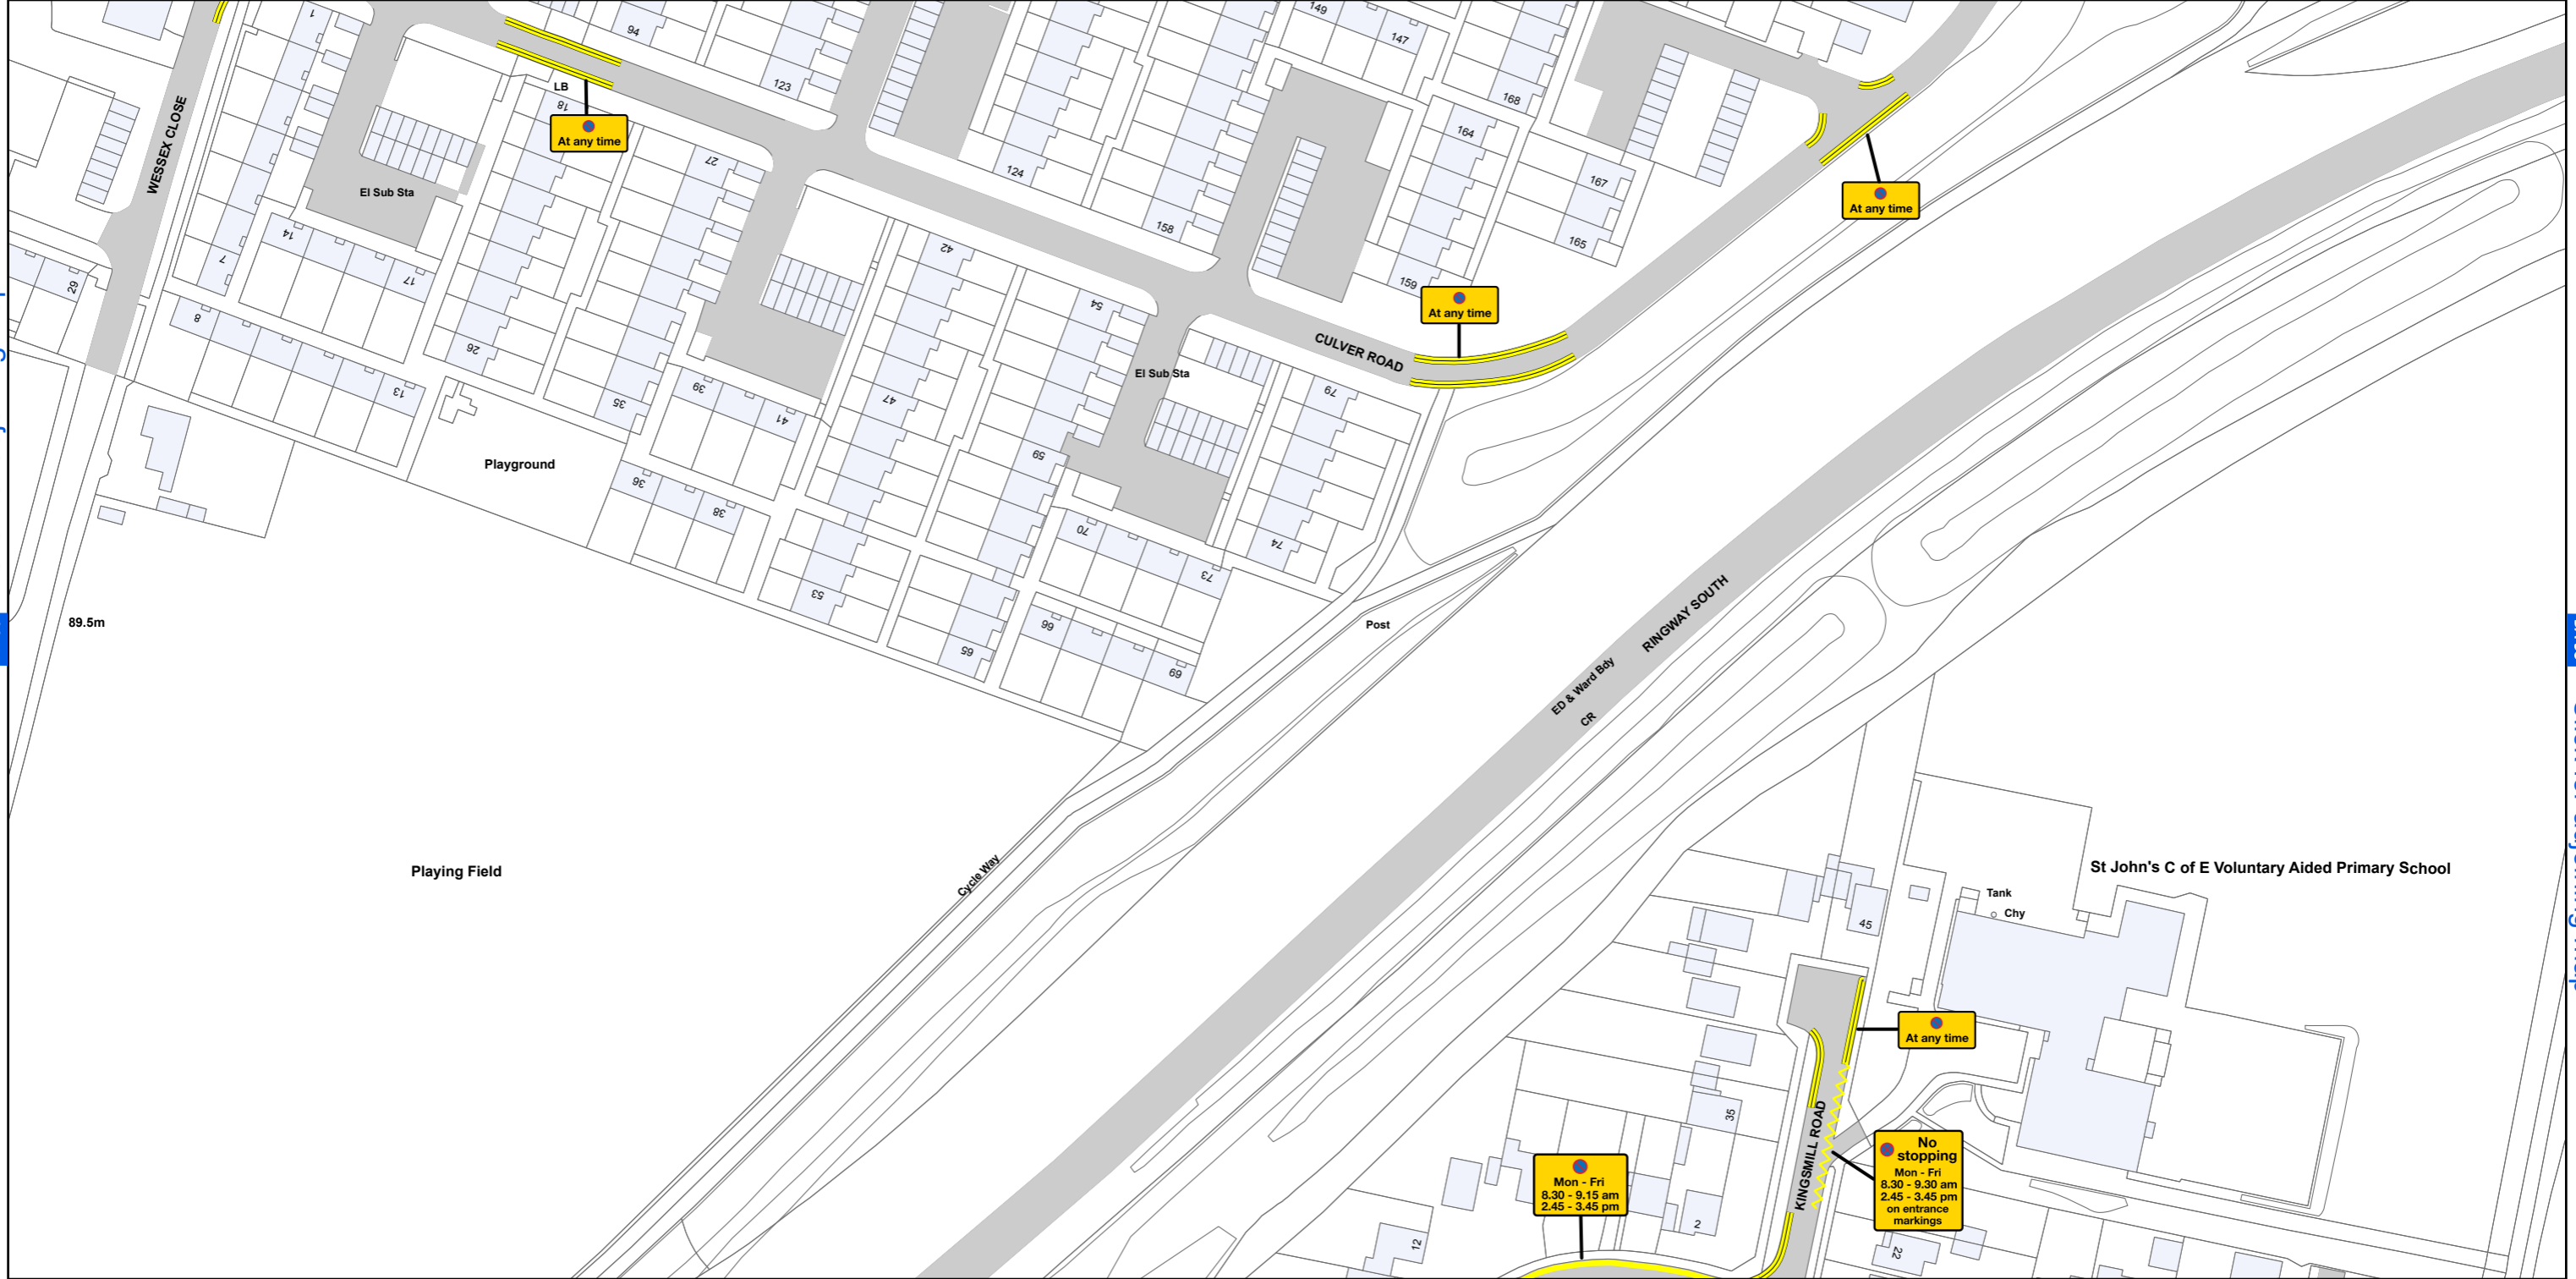

AREA CODE: AZ 58

SHEET REVISION NUMBER - 0

SHEET ACTIVE FROM - 14 April 2018

[AZ 57](#) Click for adjoining map

[AY 58](#) Click for adjoining map

[AZ 59](#) Click for adjoining map

SCALE - 1:1,250 @ A3

Basingstoke and Deane Borough Council
(Prohibition and Restriction of Waiting and Loading
and Parking Places) (Consolidation) Order 2018

**Basingstoke
and Deane**

Basingstoke and Deane Borough Council
Civic Offices
London Road
Basingstoke
Hampshire
RG21 4AH

© Crown copyright and database rights 2018 Ordnance Survey LA100019356

Produced by JL Mapping Services Ltd