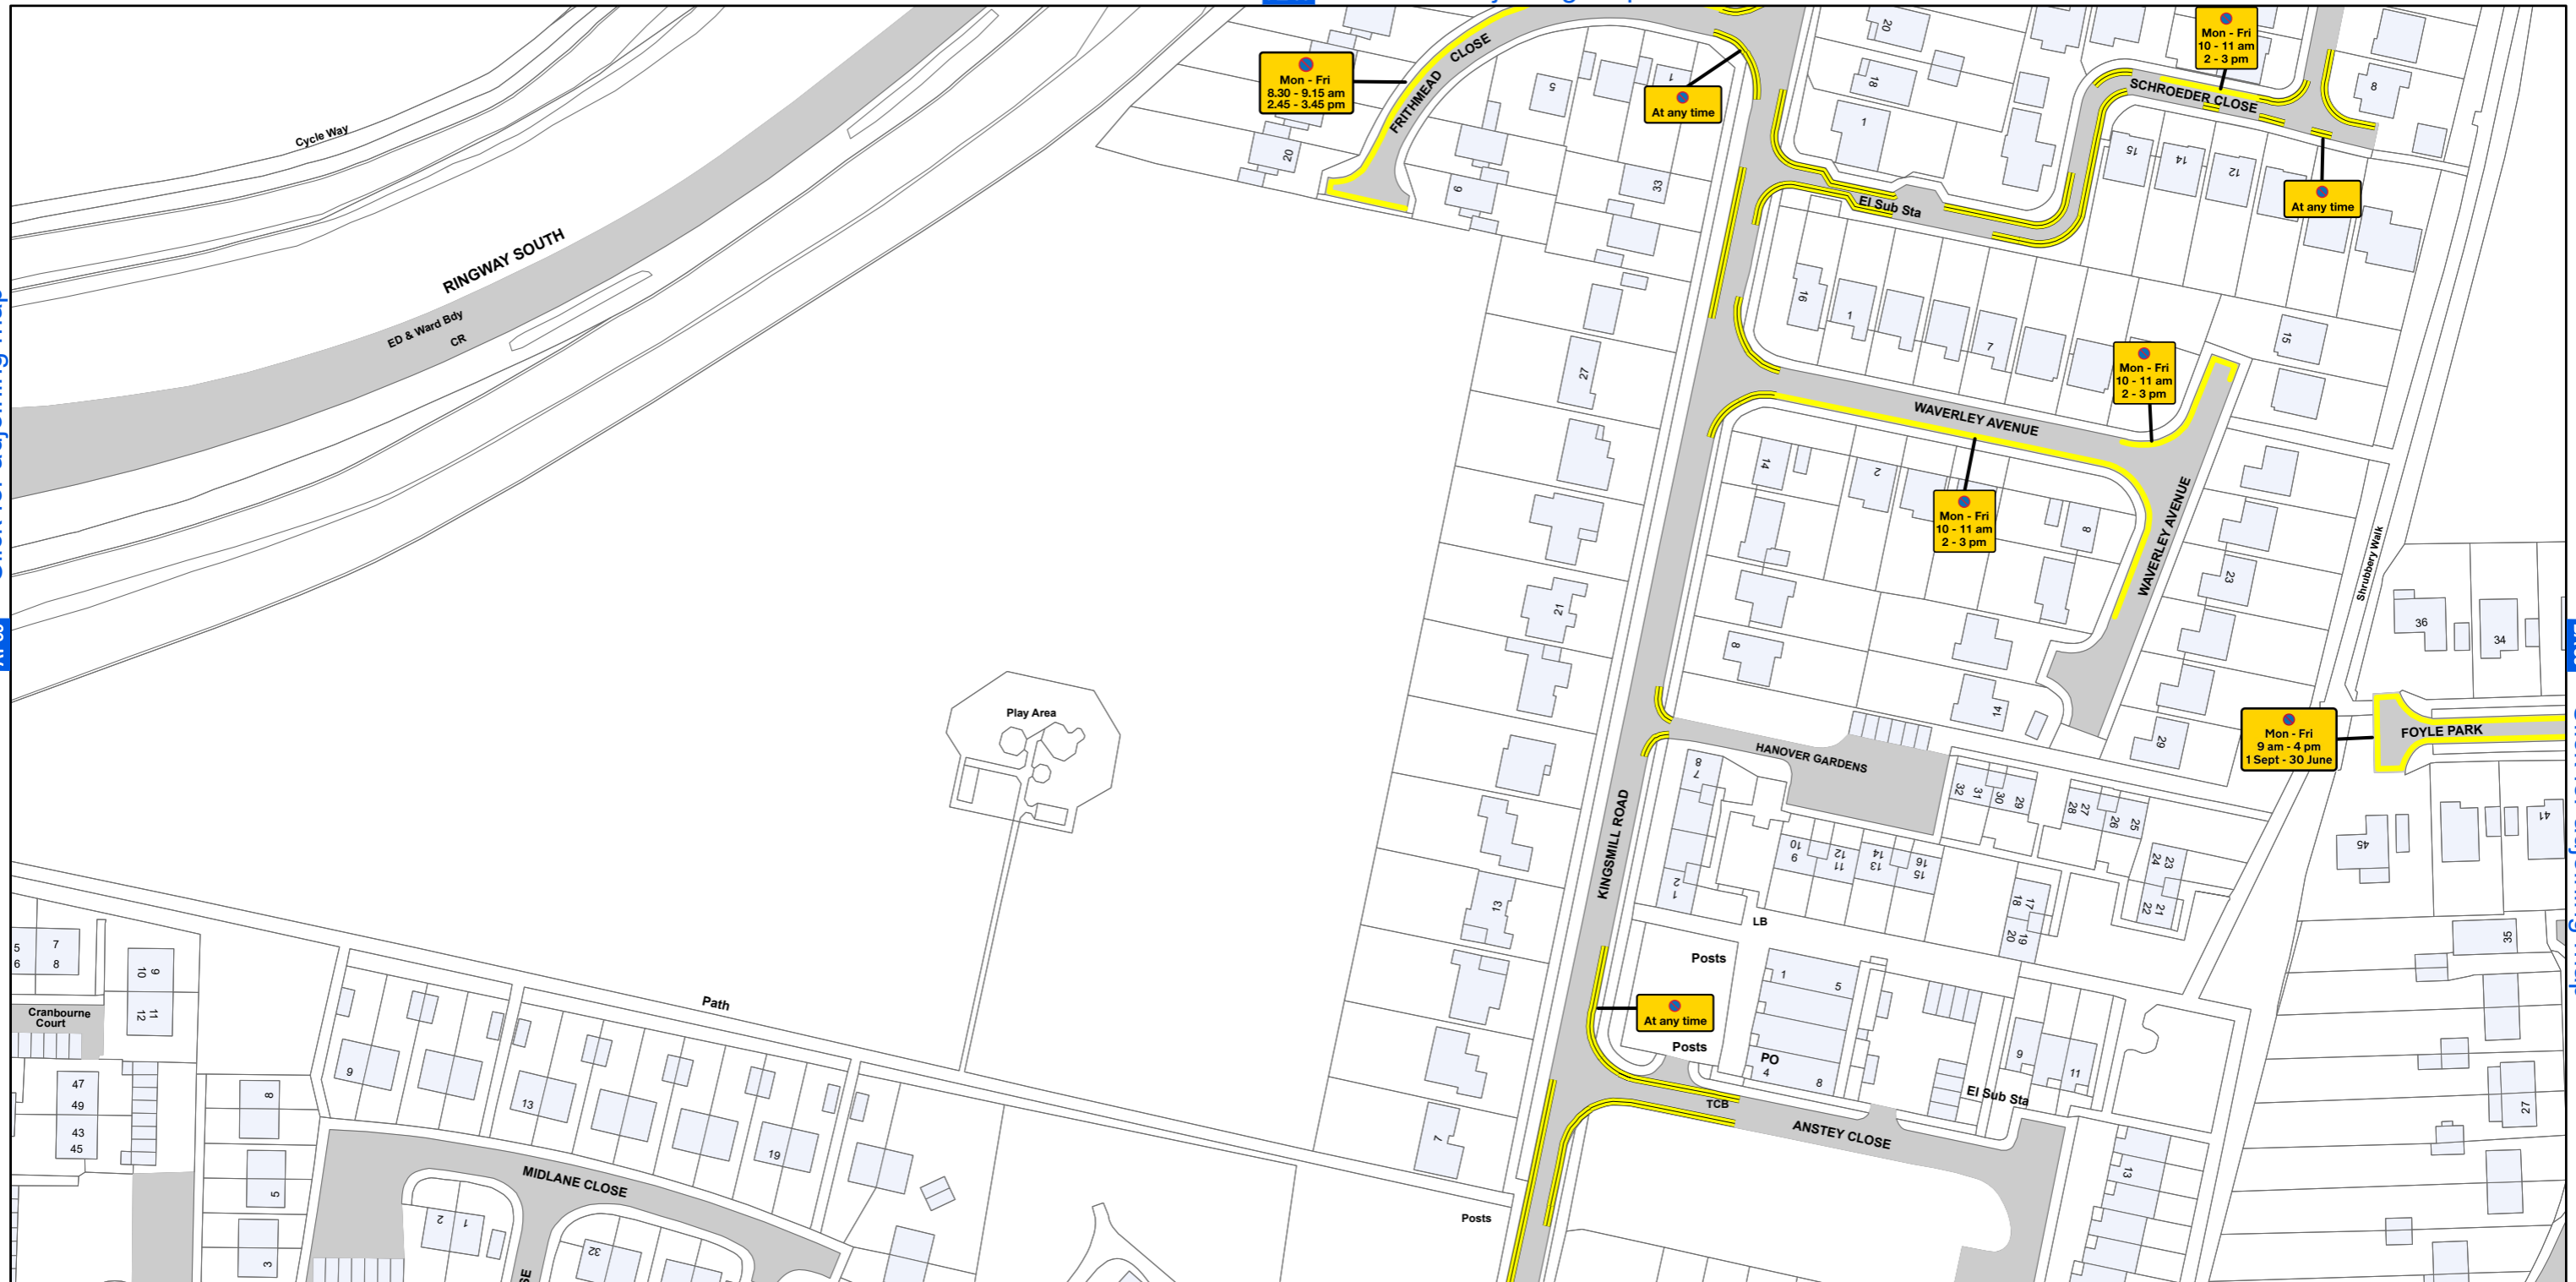

# AREA CODE: AZ 59

SHEET REVISION NUMBER - 1

SHEET ACTIVE FROM - 27 July 2020

[AZ 58](#) Click for adjoining map

[AZ 59](#) Click for adjoining map

[BA 59](#) Click for adjoining map

[AZ 60](#) Click for adjoining map

SCALE - 1:1,250 @ A3

Basingstoke and Deane Borough Council  
(Prohibition and Restriction of Waiting and Loading  
and Parking Places) (Consolidation) Order 2018

**Basingstoke  
and Deane**

Basingstoke and Deane Borough Council  
Civic Offices  
London Road  
Basingstoke  
Hampshire  
RG21 4AH

© Crown copyright and database rights 2018 Ordnance Survey LA100019356

Produced by JL Mapping Services Ltd