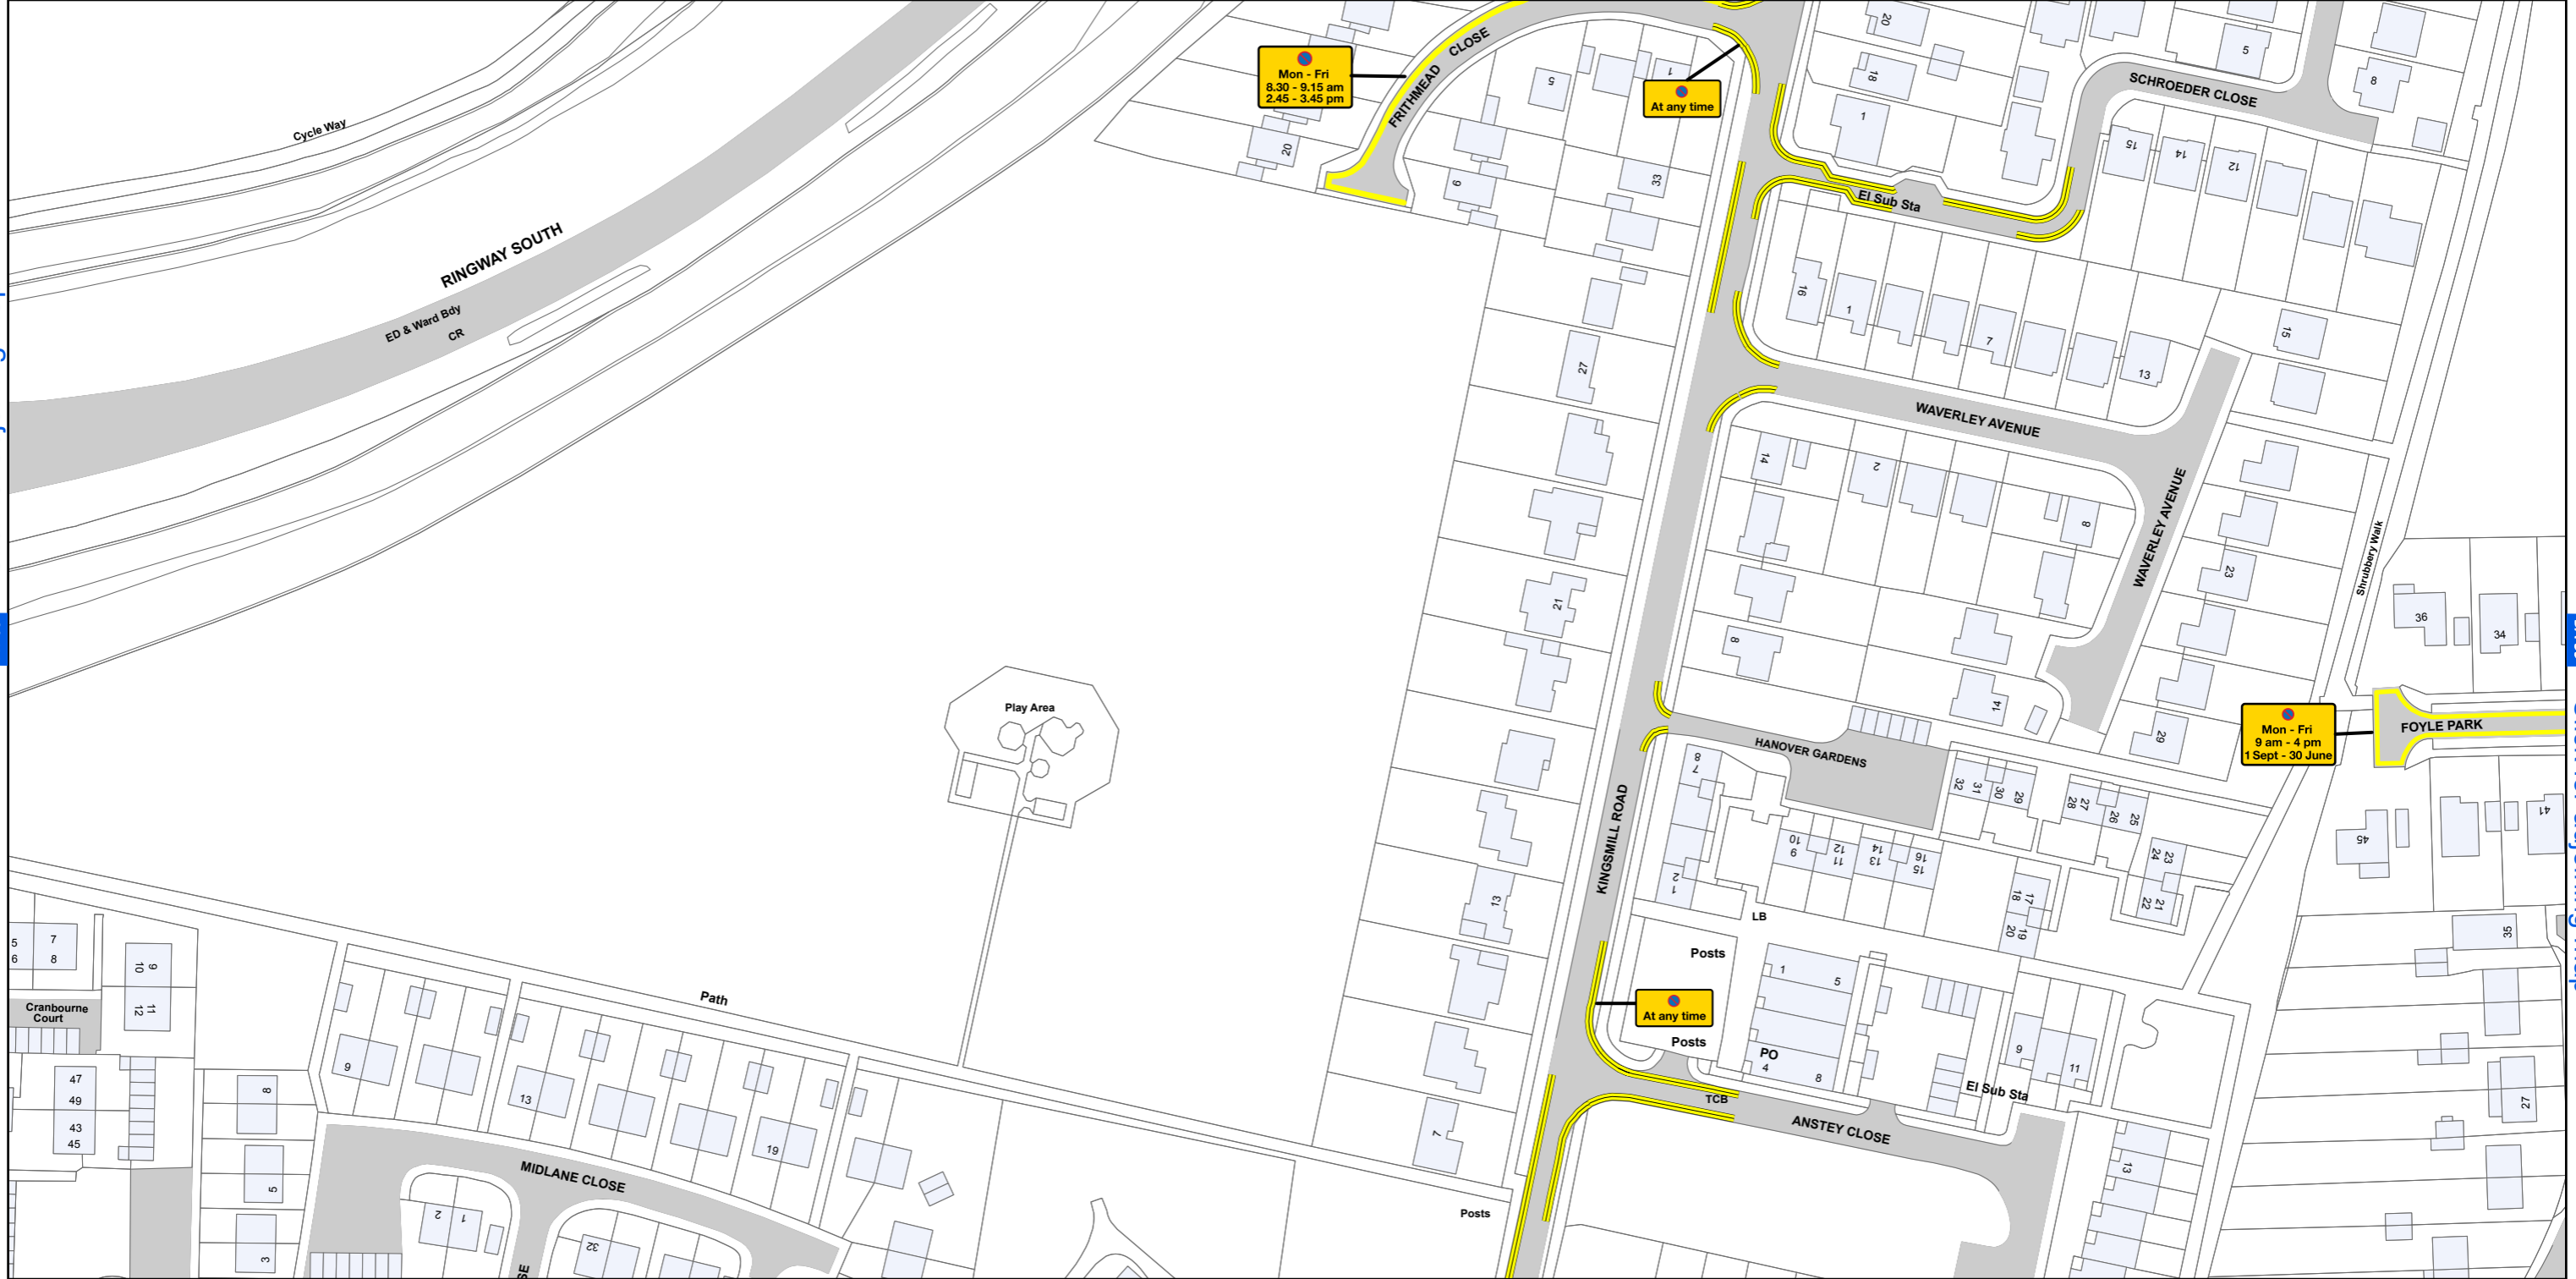

AREA CODE: AZ 59

SHEET REVISION NUMBER - 0

SHEET ACTIVE FROM - 14 April 2018

[AZ 58](#) Click for adjoining map

[AZ 59](#) Click for adjoining map

[BA 59](#) Click for adjoining map

[AZ 60](#) Click for adjoining map

SCALE - 1:1,250 @ A3

Basingstoke and Deane Borough Council
(Prohibition and Restriction of Waiting and Loading
and Parking Places) (Consolidation) Order 2018

Basingstoke and Deane

Basingstoke and Deane Borough Council
Civic Offices
London Road
Basingstoke
Hampshire
RG21 4AH

© Crown copyright and database rights 2018 Ordnance Survey LA100019356

Produced by JL Mapping Services Ltd