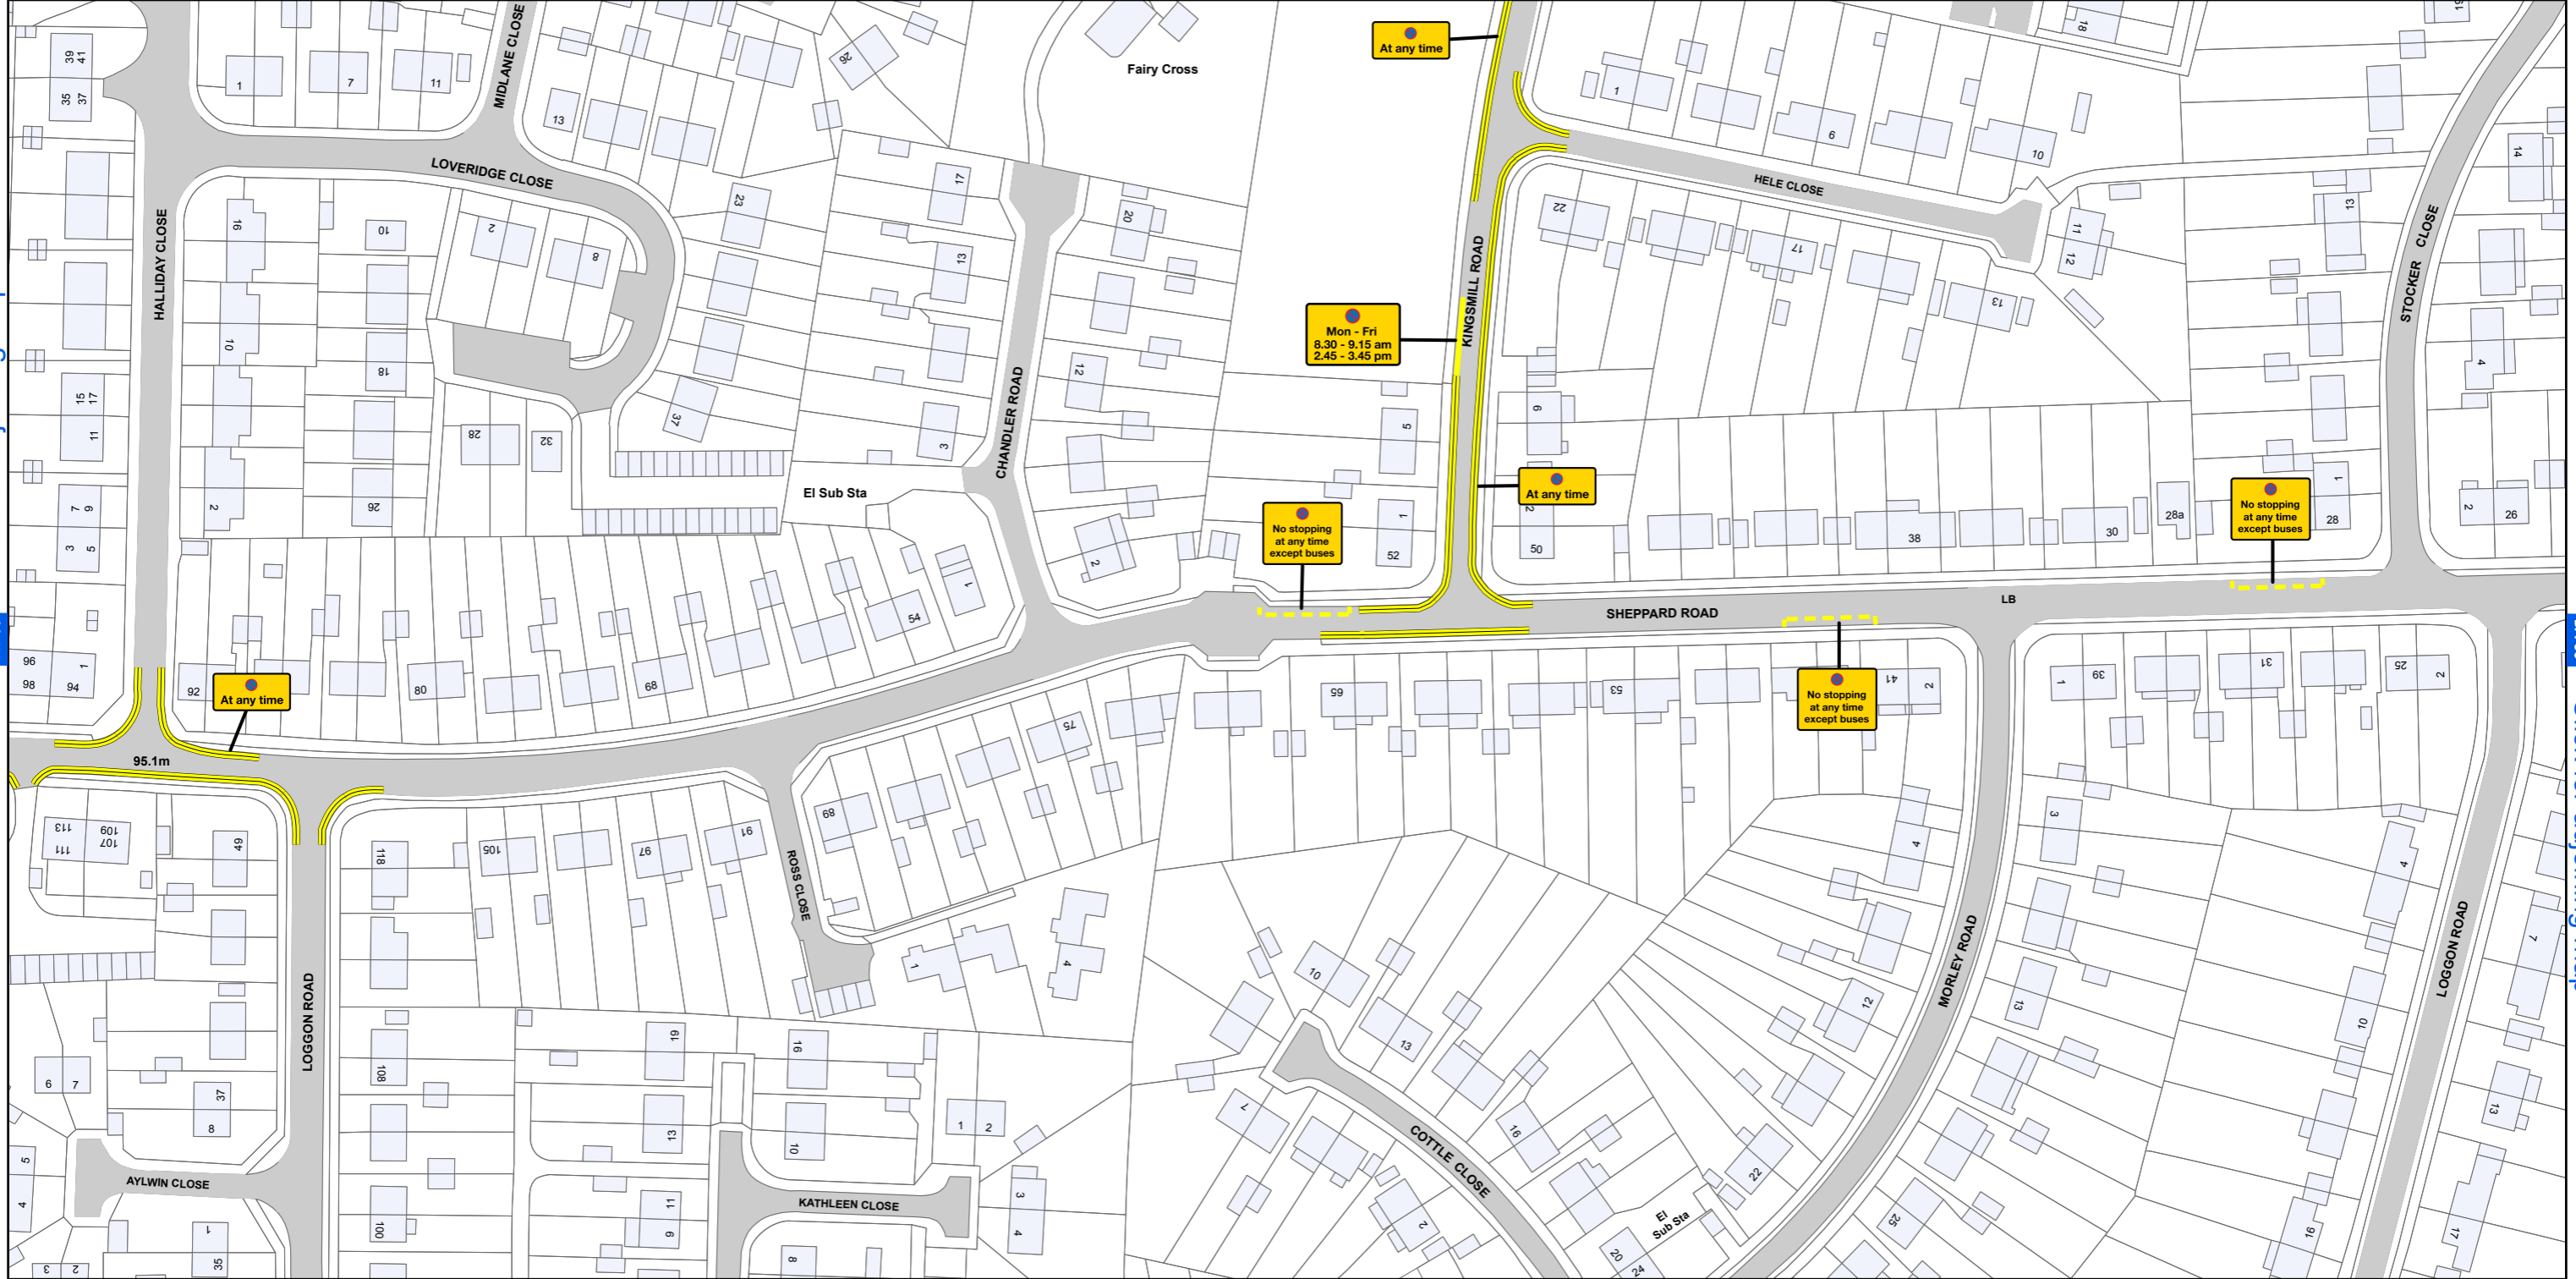

AREA CODE: AZ 60

SHEET REVISION NUMBER - 1

SHEET ACTIVE FROM - 13 April 2019

[AZ 59](#) [Click for adjoining map](#)

[AY 60](#) [Click for adjoining map](#)

[BA 60](#) [Click for adjoining map](#)

SCALE - 1:1,250 @ A3

Basingstoke and Deane Borough Council
(Prohibition and Restriction of Waiting and Loading
and Parking Places) (Consolidation) Order 2018

Basingstoke
and Deane

Basingstoke and Deane Borough Council
Civic Offices
London Road
Basingstoke
Hampshire
RG21 4AH

© Crown copyright and database rights 2018 Ordnance Survey LA100019356

Produced by JL Mapping Services Ltd