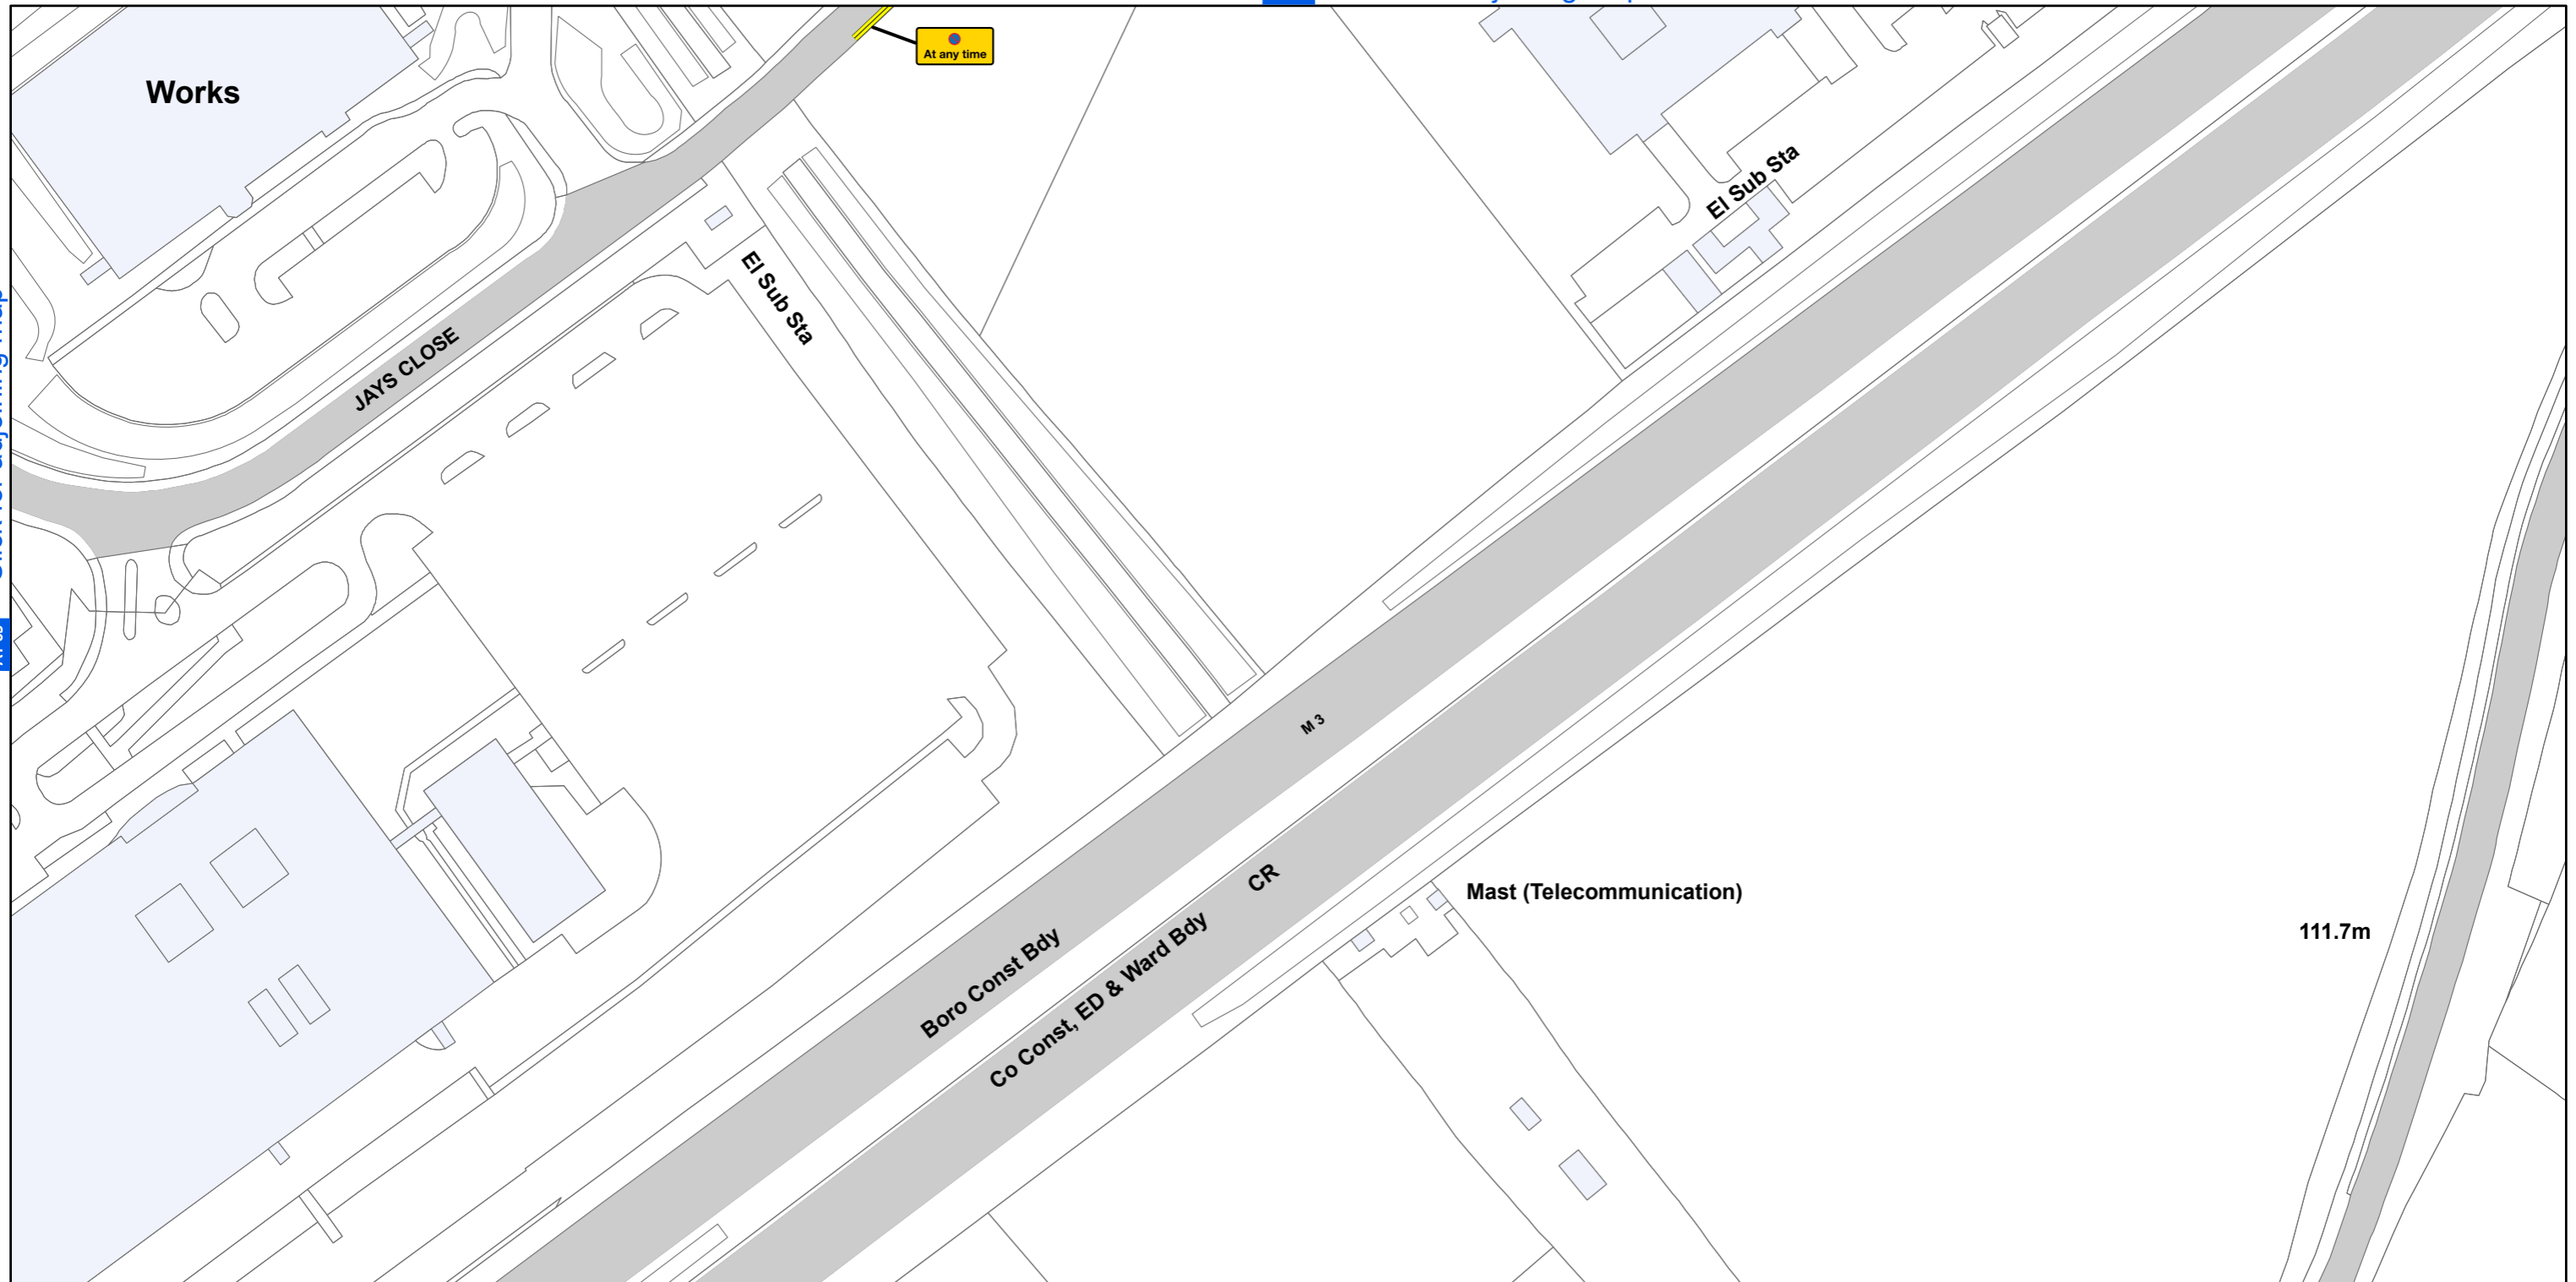

AREA CODE: AZ 63

SHEET REVISION NUMBER - 0

SHEET ACTIVE FROM - 14 April 2018

 [Click for adjoining map](#)

 [Click for adjoining map](#)

SCALE - 1:1,250 @ A3

Basingstoke and Deane Borough Council
(Prohibition and Restriction of Waiting and Loading
and Parking Places) (Consolidation) Order 2018

**Basingstoke
and Deane**

Basingstoke and Deane Borough Council
Civic Offices
London Road
Basingstoke
Hampshire
RG21 4AH

© Crown copyright and database rights 2018 Ordnance Survey LA100019356

Produced by JL Mapping Services Ltd