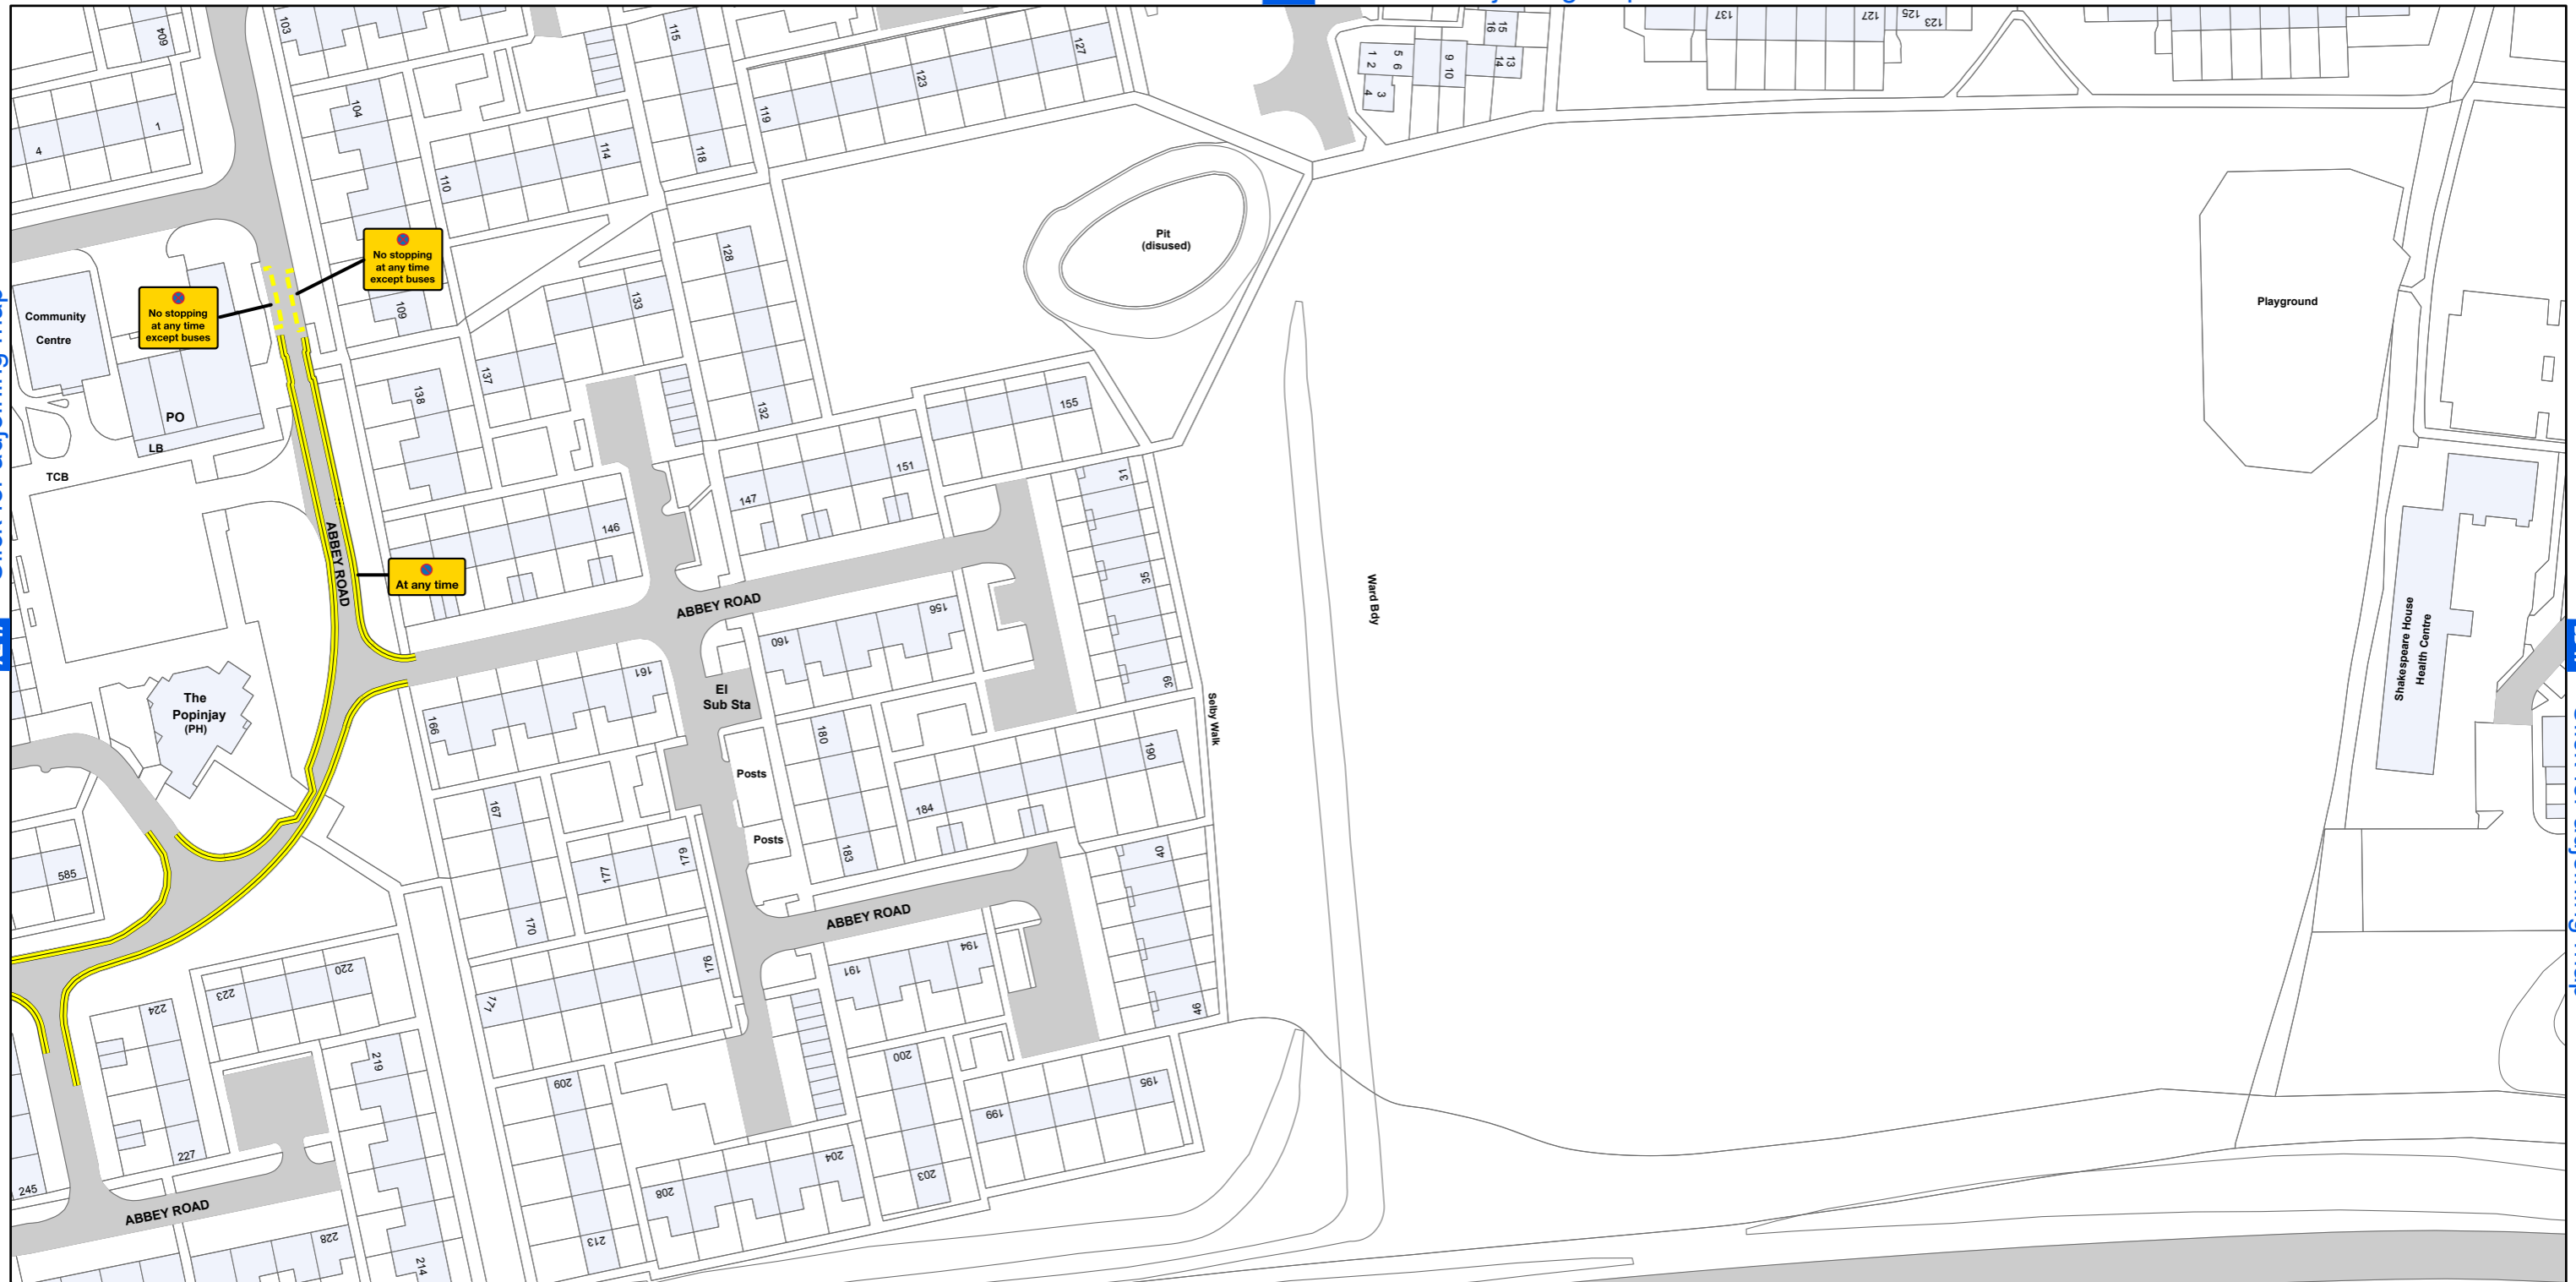

AREA CODE: BA 47

SHEET REVISION NUMBER - 0

SHEET ACTIVE FROM - 14 April 2018

[BA 46](#) Click for adjoining map

[AZ 47](#) Click for adjoining map

[BA 47](#) Click for adjoining map

[BA 48](#) Click for adjoining map

SCALE - 1:1,250 @ A3

Basingstoke and Deane Borough Council
(Prohibition and Restriction of Waiting and Loading
and Parking Places) (Consolidation) Order 2018

**Basingstoke
and Deane**

Basingstoke and Deane Borough Council
Civic Offices
London Road
Basingstoke
Hampshire
RG21 4AH

© Crown copyright and database rights 2018 Ordnance Survey LA100019356

Produced by JL Mapping Services Ltd